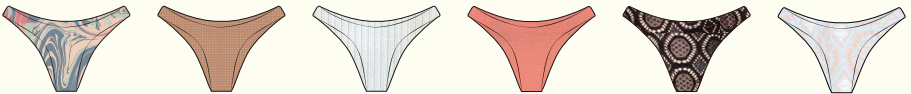

## Haven Bottom | D3201 | \$22/\$48

Available in XS-XL - Cheeky Coverage

**Colors:** Go with the Flow (GWFL)- Micro, Canyons (CNYN) - Waffle, White Ribbed (WTRB)- Mini Rib, Black Rib (BLKR) - Activewear Rib, Tea Rose (TRWF) - Waffle, Bella Lace Noir (BNOR) - Lace, Bella Lace Sky(BSKY) - Lace

Daphne Top  
Garden of Intuition | \$28/\$60

Poppi Bottom  
Garden of Intuition | \$22/\$48

Cove Top  
Marrakesh | \$20/\$44

Seashore Bottom  
Marrakesh | \$20/\$44

## Diana Top | D4233 | \$27/\$58

Available in XS-XL

## Nocturnal Bottom | D3032 | \$20/\$44

Available in XS-XL - Cheeky Coverage

**Colors:** Go with the Flow (GWFL)- Micro, Canyons (CNYN) - Waffle, White Ribbed (WTRB)- Mini Rib, Black Rib (BLKR) - Activewear Rib, Tea Rose (TRWF) - Waffle, Bella Lace Noir (BNOR) - Lace, Bella Lace Sky(BSKY) - Lace