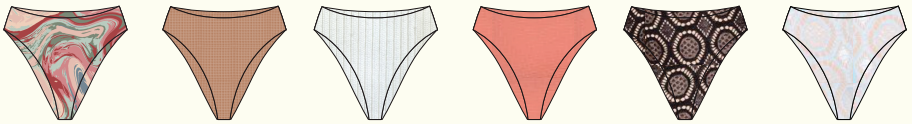

Primrose Top  
Bella Lace Sky | \$28/\$60

Seashore Bottom  
Bella Lace Sky | \$20/\$44

## Primrose Top | D4207 | \$28/\$60

Available in XS-XL

## Seashore Bottom | D3237 | \$20/\$44

Available in XS-XL - Cheeky Coverage

**Colors:** Go with the Flow (GWFL)- Micro, Canyons (CNYN) - Waffle, White Ribbed (WTRB)- Mini Rib, Black Rib (BLKR) - Activewear Rib, Tea Rose (TRWF) - Waffle, Bella Lace Noir (BNOR) - Lace, Bella Lace Sky(BSKY) - Lace