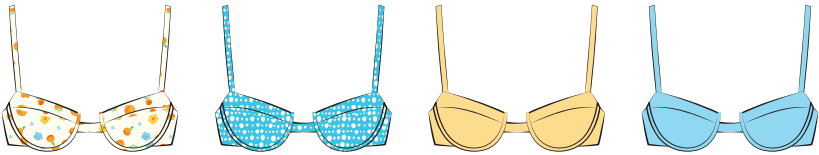

## **Mia Bottom | D3224 | \$20/\$46**

*Available in XS-XL - Cheeky Coverage*

Colors: Clementine (CLEM) - Waffle  
Dippin Dot (DIPD), Sunshine (SUNS), Pool (POOL) - Micro Nylon

Also available in Black (BLK)

## Zen Top | D4068 | \$22/\$50

*Available in XS-XL*

## Nocturnal Bottom | D3032 | \$20/\$46

*Available in XS-XL - Cheeky Coverage*

Colors: Clementine (CLEM) - Waffle  
Dippin Dot (DIPD), Sunshine (SUNS), Pool (POOL) - Micro Nylon

Also available in Black (BLK)

## Gigi Top | D4142 | \$27/\$60

*Available in XS-3X*