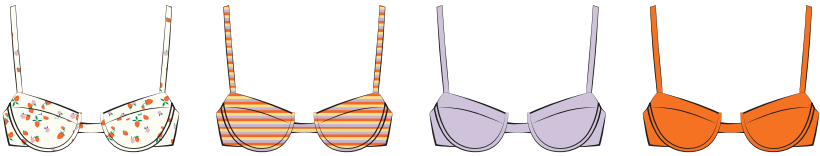

Gigi Top | D4142 | $27/$60

Available in XS-3X