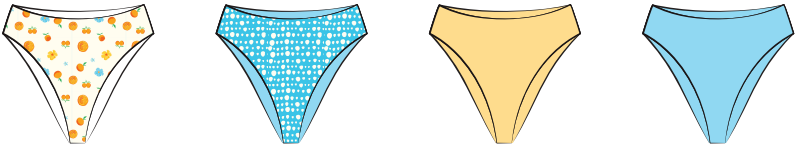

## Nocturnal Bottom | D3032 | \$20/\$46

*Available in XS-XL - Cheeky Coverage*

Colors: Clementine (CLEM) - Waffle  
Dippin Dot (DIPD), Sunshine (SUNS), Pool (POOL) - Micro Nylon

Also available in Black (BLK)

## Seaport Bottom | D3049 | \$20/\$46

*Available in XS-XL - Thong*

Colors: Clementine (CLEM) - Waffle  
Dippin Dot (DIPD), Sunshine (SUNS), Pool (POOL) - Micro Nylon

Also available in Black (BLK)

## Seashore Bottom | D3145 | \$20/\$46

*Available in XS-3X - Cheeky Coverage*

Colors: Clementine (CLEM) - Waffle  
Dippin Dot (DIPD), Sunshine (SUNS), Pool (POOL) - Micro Nylon

Also available in Black (BLK)