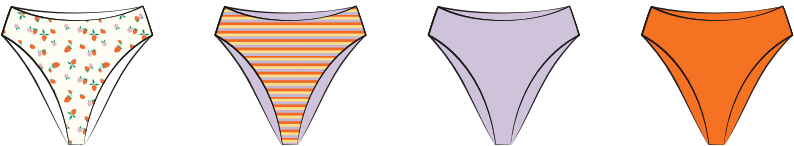

Colors: Shortcake (SHCK) - Waffle
Strawberry Lemonade (STLE), Lavender (LVDR),
Blood Orange (BLDO) - Micro Nylon

Also available in Black (BLK)