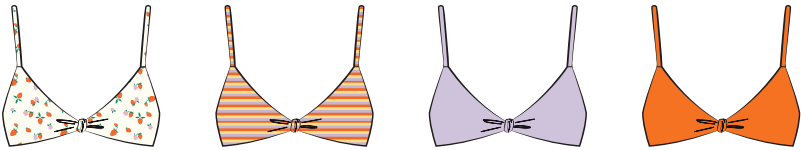

**Haven Bottom**  
D3201 | \$22/\$50

\*XS-5X

**Wave Rider One Piece**  
D1906 | \$38/\$82

Colors: Clementine (CLEM) - Waffle  
Available in XS-XL

**Sun Valley Top**  
D7140 | \$16/\$38

**Daylight Dress**  
D5152 | \$26/\$58

## Zen Top | D4068 | \$22/\$50

*Available in XS-XL*