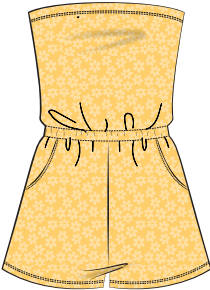

Napa Romper | D1941 | $26/$58

Available in XS-XL

Colors: Sunblock (SUNB), Kumquat (KQTR), Pool Terry (PLTR)
Terry