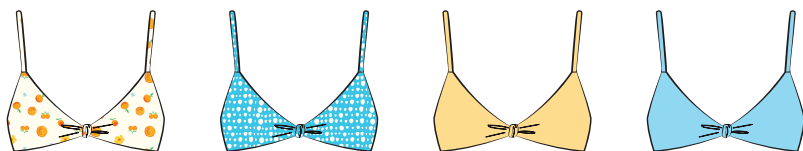

## **Mia Bottom | D3224 | \$20/\$46**

*Available in XS-XL - Cheeky Coverage*

Colors: Clementine (CLEM) - Waffle  
Dippin Dot (DIPD), Sunshine (SUNS), Pool (POOL) - Micro Nylon

Also available in Black (BLK)

## Zen Top | D4068 | \$22/\$50

*Available in XS-XL*

## Nocturnal Bottom | D3032 | \$20/\$46

*Available in XS-XL - Cheeky Coverage*

Colors: Clementine (CLEM) - Waffle  
Dippin Dot (DIPD), Sunshine (SUNS), Pool (POOL) - Micro Nylon

Also available in Black (BLK)