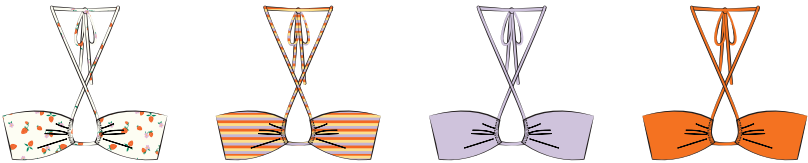

Amalfi Top | D4156 | $22/$50

Available in XS-XL

Seashore Bottom | D3145 | $20/$46

Available in XS-3X - Cheeky Coverage