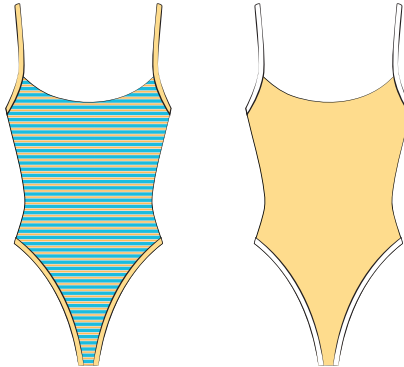

**Venice Bottom**  
D3267 | \$20/\$46

**Cyrus Bottom**  
D3265 | \$23/\$52

**Farrah Short**  
D3251 | \$23/\$52

Color: Pool Party - (PLPT), Sunshine (SUNS) - Micro Nylon  
Available in XS-XL

## West Coast Top | D4276 | \$27/\$60

*Available in XS-XL*

## Bond Bottom | D3115 | \$24/\$54

*Available in XS-XL - Cheeky Coverage*

## Soul One Piece | D1891 | \$37/\$80

*Available in XS-XL*

Color: Sunkissed (SKSD) - Micro Nylon  
Available in XS-XL

**Christina Top**  
D4240 | \$20/\$46

**Blair Top**  
D4253 | \$23/\$52

**Farrah Short**  
D3251 | \$23/\$52