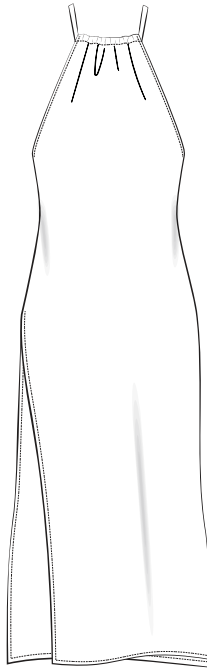

**Haven Bottom**  
D3201 | \$22/\$50

\*XS-5X

**Wave Rider One Piece**  
D1906 | \$38/\$82

Colors: Clementine (CLEM) - Waffle  
Available in XS-XL

**Sun Valley Top**  
D7140 | \$16/\$38

**Daylight Dress**  
D5152 | \$26/\$58

## Zen Top | D4068 | \$22/\$50

*Available in XS-XL*