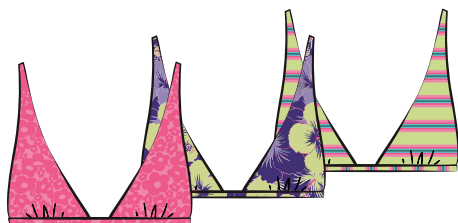

**Quinn Bottom | D3183 | \$20/\$44**  
*Available in XS-XL - Cheeky Coverage*

**Gigi Top | D4142 | \$27/\$54**  
*Available in XS-3X*

**Nocturnal Bottom | D3032 | \$20/\$44**  
*Available in XS-3X - Cheeky Coverage*

Colors: Flower Power - Recycled Micro Nylon,  
Hibiscus Punch - Recycled Micro Nylon, Y2K Stripe - Poly Rib

**MADE IN THE U.S.A**

**Playa Top | D4046 | \$20/\$44**

*Available in XS-XL*

**Ultra Bottom | D3034 | \$20/\$44**

*Available in XS-XL - Cheeky Coverage*

**Star One Piece | D1920 | \$34/\$72**

*Available in XS-3X - Cheeky Coverage*

**Bliss One Piece | D1786 | \$37/\$78**

*Available in XS-3X - Moderate Coverage*

Colors: Flower Power - Recycled Micro Nylon,  
Hibiscus Punch - Recycled Micro Nylon, Y2K Stripe - Poly Rib

Star One Piece  
Y2K Stripe | \$34/\$72

A woman with long, wavy brown hair is smiling and floating on a clear, inflatable ring in a swimming pool. She is wearing a light purple bikini top and dark sunglasses. Her hands are raised behind her head, and her legs are crossed. The water is clear and blue, and the pool's edge is visible in the background.