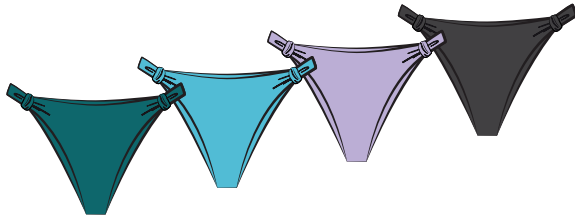

Quinn Bottom | D3183 | $20/$44

Available in XS-XL - Cheeky Coverage