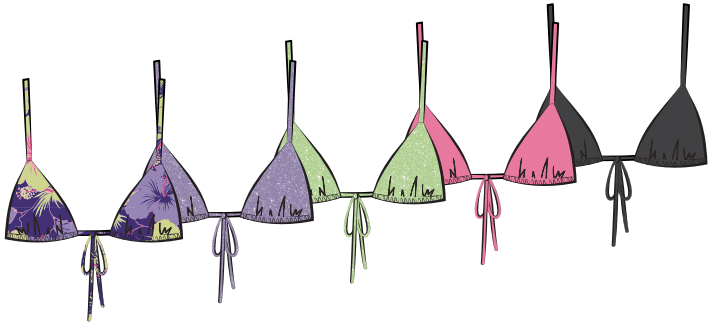

*Available in XS-XL*

**Amalfi Top | D4156 | \$22/\$48**

*Available in XS-XL*

**Paris Bottom | D3237 | \$20/\$44**

*Available in XS-XL*

Colors: Hibiscus Punch - Recycled Micro Nylon, Bedazzled Lilac, Cyber Lime, Plastic Pink - Recycled Micro Nylon, Black - Recycled Micro Nylon

Amalfi Top  
Plastic Pink | \$22/\$48

Lindsay One Piece  
Cyber Lime | \$35/\$74

**Cove Top | D4103 | \$20/\$44**

*Available in XS-XL*

**Seashore Bottom | D3145 | \$20/\$44**

*Available in XS-3X - Cheeky Coverage*