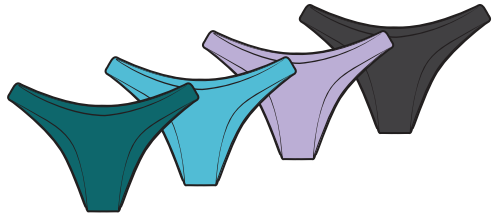

Star One Piece  
Y2K Stripe | \$34/\$72

A woman with long, wavy brown hair is smiling and floating on a clear, inflatable ring in a swimming pool. She is wearing a light purple bikini top and dark sunglasses. Her hands are raised behind her head, and her legs are crossed. The water is clear and blue, and the pool's edge is visible in the background.

Gigi Top  
Amethyst | \$27/\$54

**Zen Top | D4068 | \$22/\$48**

*Available in XS-XL*

**Quinn Bottom | D3183 | \$20/\$44**

*Available in XS-XL - Cheeky Coverage*

**Gigi Top | D4142 | \$27/\$54**

*Available in XS-3X*

**Seaport Bottom  
D3049 | \$20/\$44**

*Available in XS-3X - Thong*

**Nocturnal Bottom | D3032 | \$20/\$44**

*Available in XS-3X - Cheeky Coverage*

Colors: Envy, Blue Crush, Amethyst, Black  
Recycled Micro Nylon