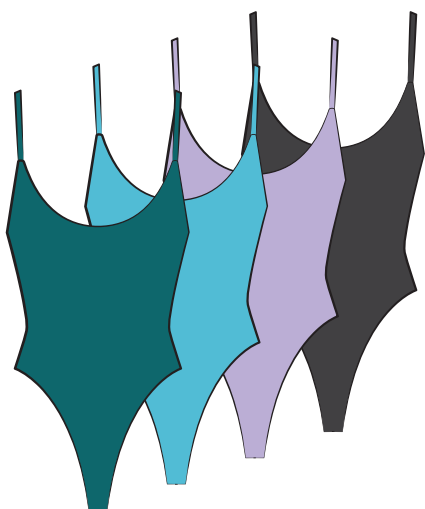

**Seaport Bottom  
D3049 | \$20/\$44**

*Available in XS-3X - Thong*

**Nocturnal Bottom | D3032 | \$20/\$44**

*Available in XS-3X - Cheeky Coverage*

Colors: Envy, Blue Crush, Amethyst, Black  
Recycled Micro Nylon

**MADE IN THE U.S.A**

**Playa Top | D4046 | \$20/\$44**

*Available in XS-XL*

**Ultra Bottom | D3034 | \$20/\$44**

*Available in XS-XL - Cheeky Coverage*

**Star One Piece | D1920 | \$34/\$72**

*Available in XS-3X - Cheeky Coverage*

**Bliss One Piece | D1786 | \$37/\$78**

*Available in XS-3X - Moderate Coverage*

Colors: Envy, Blue Crush, Amethyst, Black  
Recycled Micro Nylon

Playa Top  
Blue Crush | \$20/\$44

Ultra Bottom  
Blue Crush | \$20/\$44