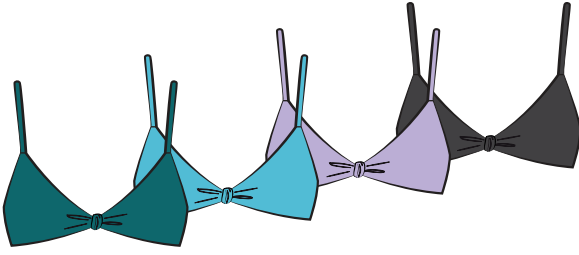

Zen Top | D4068 | $22/$48

Available in XS-XL