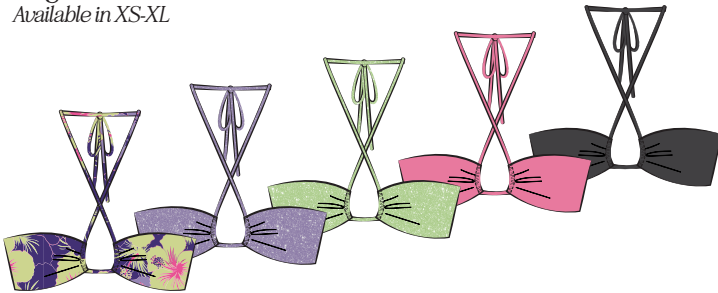

Angel Bottom | D3227 | $21/$46

Available in XS-XL