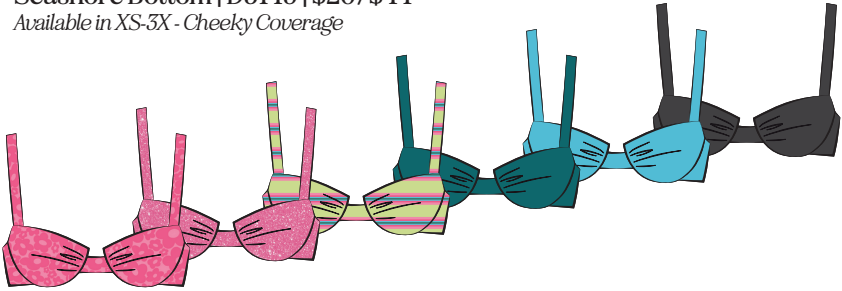

Tides Top  
Blue Crush | \$27/\$58

Bisou Bottom  
Blue Crush | \$20/\$44

Rush Top  
Candy Sparkle | \$20/\$44

Seashore Bottom  
Candy Sparkle | \$20/\$44

**Rush Top | D4120 | \$20/\$44**  
*Available in XS-XL*

**Seashore Bottom | D3145 | \$20/\$44**  
*Available in XS-3X - Cheeky Coverage*

**Tides Top | D4175 | \$27/\$58**  
*Available in XS-XL*

**Bisou Bottom | D3192 | \$20/\$44**  
*Available in XS-XL - Cheeky Coverage*