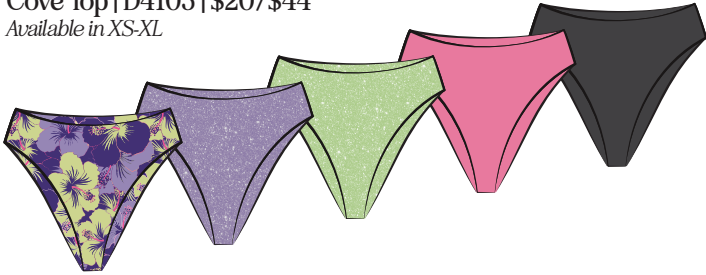

Amalfi Top  
Plastic Pink | \$22/\$48

Lindsay One Piece  
Cyber Lime | \$35/\$74

**Cove Top | D4103 | \$20/\$44**

*Available in XS-XL*

**Seashore Bottom | D3145 | \$20/\$44**

*Available in XS-3X - Cheeky Coverage*

**Lindsay One Piece | D3145 | \$20/\$44**

*Available in XS-3X - Moderate Coverage*

Colors: Hibiscus Punch - Recycled Micro Nylon, Bedazzled Lilac, Cyber Lime,  
Plastic Pink - Recycled Micro Nylon, Black - Recycled Micro Nylon

**Mary-Kate Top | D7120 | \$28/\$60**

*Available in XS-XL*

**Ashley Short | D8095 | \$19/\$42**

*Available in XS-XL*

**Lucky Swim Skirt | D8096 | \$20/\$44**

*Available in XS-3X*

Colors: Y2K Stripe - Chiffon, Candy Sparkle, Cyber Lime, Bedazzled Lilac  
Flower Power, Hibiscus Punch, Black - Recycled Micro Nylon