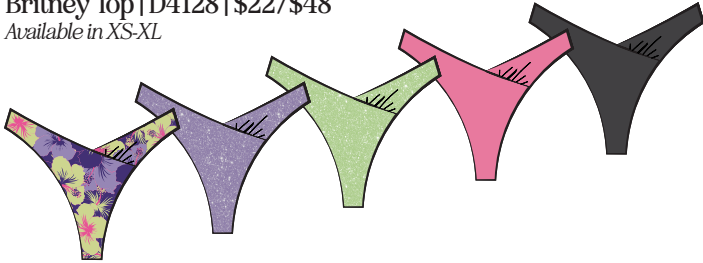

**Gwen One Piece | D1921 | \$35/\$74**  
*Available in XS-XL - Cheeky Coverage*

Colors: Flower Power - Recycled Micro Nylon, Candy Sparkle, Y2K Stripe - Poly Rib, Envy - Recycled Micro Nylon, Blue Crush - Recycled Micro Nylon, Black - Recycled Micro Nylon

Gwen One Piece  
Candy Sparkle | \$35/\$74

Cove Top  
Hibiscus Punch | \$20/\$44

Paris Bottom  
Hibiscus Punch | \$20/\$44

**Britney Top | D4128 | \$22/\$48**

*Available in XS-XL*

**Angel Bottom | D3227 | \$21/\$46**