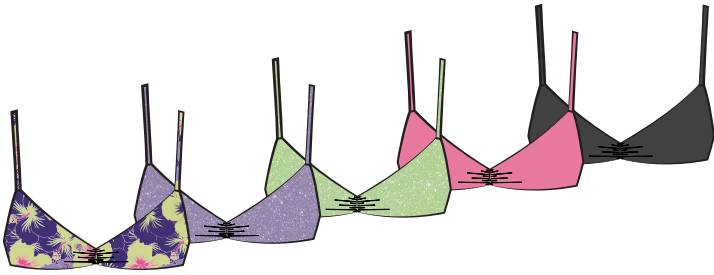

**Gwen One Piece | D1921 | \$35/\$74**  
*Available in XS-XL - Cheeky Coverage*

Colors: Flower Power - Recycled Micro Nylon, Candy Sparkle, Y2K Stripe - Poly Rib, Envy - Recycled Micro Nylon, Blue Crush - Recycled Micro Nylon, Black - Recycled Micro Nylon

Gwen One Piece  
Candy Sparkle | \$35/\$74

Cove Top  
Hibiscus Punch | \$20/\$44

Paris Bottom  
Hibiscus Punch | \$20/\$44

**Britney Top | D4128 | \$22/\$48**

*Available in XS-XL*

**Angel Bottom | D3227 | \$21/\$46**

*Available in XS-XL*

**Amalfi Top | D4156 | \$22/\$48**

*Available in XS-XL*

**Paris Bottom | D3237 | \$20/\$44**

*Available in XS-XL*

Colors: Hibiscus Punch - Recycled Micro Nylon, Bedazzled Lilac, Cyber Lime, Plastic Pink - Recycled Micro Nylon, Black - Recycled Micro Nylon