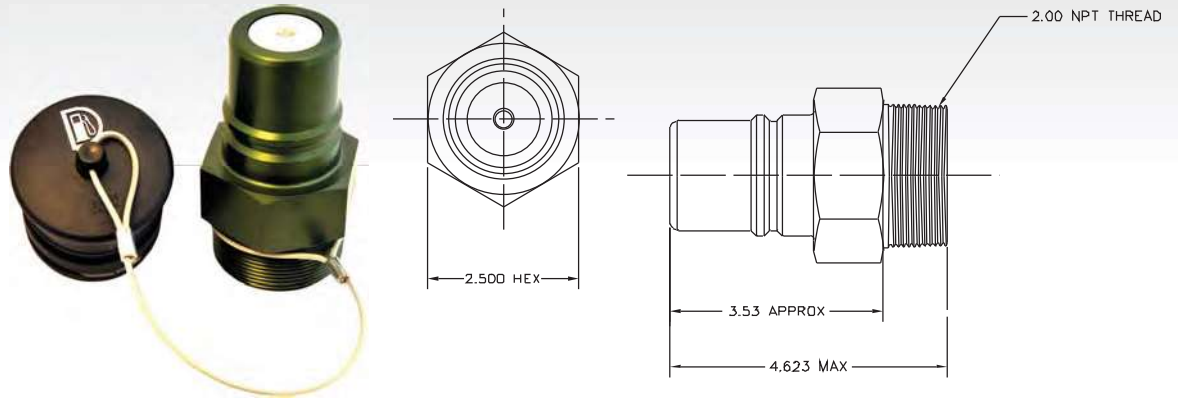

PRODUCT CATALOG

*The Leader in
Fueling Systems Since 1967*

WORK FASTER, CLEANER, SAFER

Wiggins
Fueling Systems

Fuel Receivers

ZN2A

► Data Table

Receiver	Application	Poppet Color
ZN2A	Standard for most applications and mountings	Clear
ZN2B	has a light spring to avoid premature shutoff when head pressure is higher than normal	Blue
ZN2D	has a heavy spring to avoid overfilling the tank when head pressure is lower than normal	Red
ZNC2A	Same as ZN2 with cap	

ZNC3L

Pressurized flush mount bolt-on receiver with full coupling

ZNC4L

Pressurized flush mount weld-on receiver with full coupling