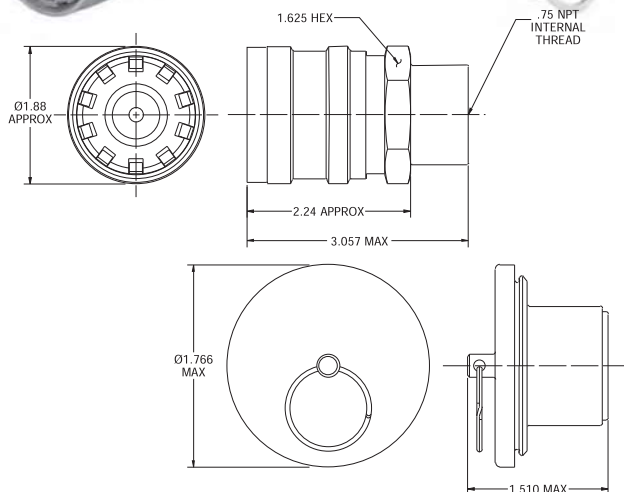

6000B12 / 6009-12

Hydraulic Nozzle and Plug

6000B12

Mates with 6005A12 Receiver

6009-12

EC280B8 / 1209-8

Coolant Nozzle and Plug

EC280B8

Mates with EC285A8 Receiver

1209-8