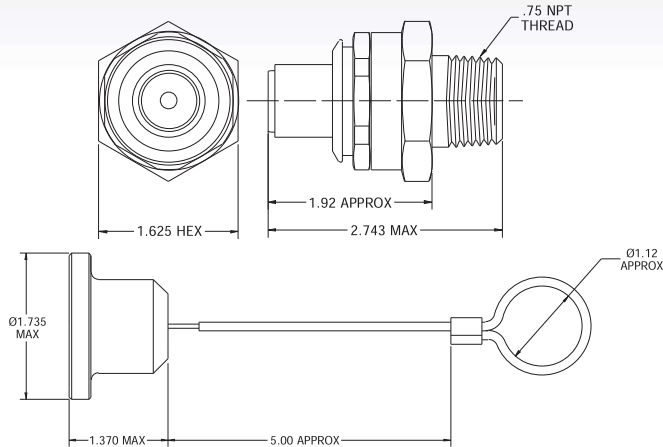

6005A12 / 6008-12

Hydraulic Receiver and Cap

6005A12

6008-12

EC285A8 / 1208-8

Coolant Receiver and Cap

EC285A8

1208-8

6000B12 / 6009-12

Hydraulic Nozzle and Plug

6000B12

Mates with 6005A12 Receiver

6009-12

EC280B8 / 1209-8

Coolant Nozzle and Plug

EC280B8