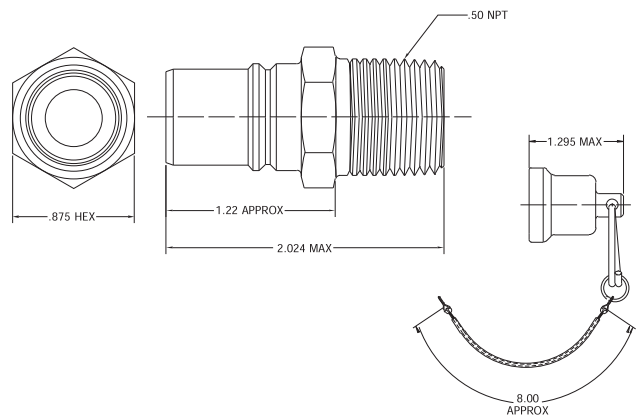

6005A12 / 6008-12

Hydraulic Receiver and Cap

6005A12

6008-12

EC285A8 / 1208-8

Coolant Receiver and Cap

EC285A8

1208-8

6000B12 / 6009-12

Hydraulic Nozzle and Plug

6000B12

Mates with 6005A12 Receiver

6009-12

EC280B8 / 1209-8

Coolant Nozzle and Plug

EC280B8