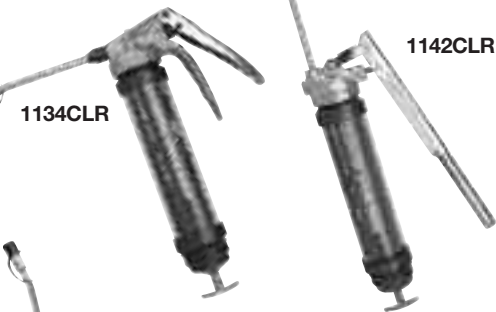

Model 1147

Same as 1142 with 18" whip hose and coupler; flip-over follower set for cartridge use.

Model 1151

Same as 1142 but holds 21 ounces bulk; flip-over follower set for bulk loading.

1148

Heavy-Duty Pistol Grip Type

Model 1132

Fast, one-hand operation with similar features and benefits of Lincoln lever type grease guns. Includes 5" extension with coupler.

Model 1133

Same as 1132 with 18" whip hose and coupler.

1151

Model 1134

Extra-heavy-duty pistol grip grease gun. Cast head design. Jam proof handle return mechanism. Develops up to 7500 psi. Includes both 18" whip hose with coupler and 6" rigid tube. Variable stroke/pressure design.

Clear Grease Guns

Lincoln's high strength clear tube and aircraft aluminum adapters allows for quick grease identification eliminating the risk of mixing incompatible or unspecified greases.

Clear Grease Gun Models