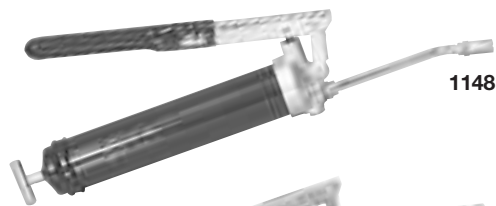

Hand-Held Lubrication

Lever & Pistol Grip Grease Guns

HAND-HELD LUBRICATION

1142

Heavy-Duty Lever Type Model 1142

First choice of professionals everywhere.

1147

Model 1148

Same as 1142, with handle grip and vent valve for purging air from gun. Two-way filling, suction and cartridge. Variable stroke/variable pressure: short stroke-high pressure; long stroke-high volume.

1151

Model 1132

Fast, one-hand operation with similar features and benefits of Lincoln lever type grease guns. Includes 5" extension with coupler.

Model 1133

Same as 1132 with 18" whip hose and coupler.

1151

Model 1134

Specifications: Output 1oz. per 33 strokes using No. 1 grease at 70°F. Barrel diameter 2¹/₄"

*Follower set for cartridge use.