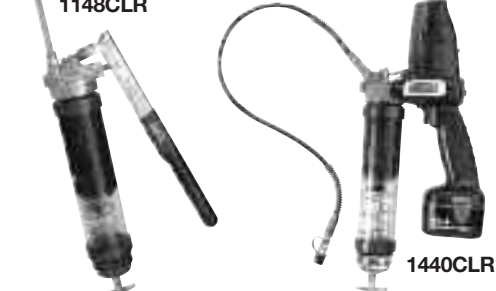

Clear Grease Gun Models

Model	Description
1100CLR	Clear tube
1107CLR	Clear tube-1134 only and many competitive models
1134CLR	Gun, heavy-duty grease pistol with clear tube
1142CLR	Gun, lever with clear tube
1148CLR	Gun, lever deluxe with clear tube
1240CLR	12V PowerLuber® with clear tube
1440CLR	14.4V PowerLuber® with clear tube