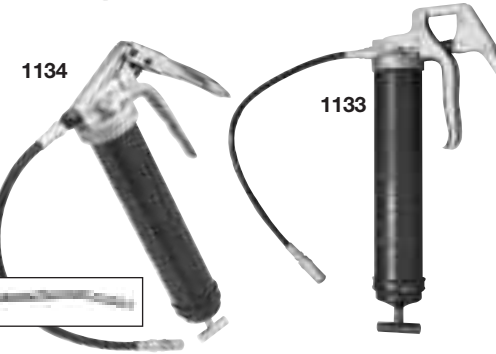

1134

Grease Guns Lever Type

Model	Lube Capacity	Extension	Length
1142*	16oz. Bulk/14.5oz. Cartridge	5853 6" & 5852 coupler	21³/₄"
1148*	16oz. Bulk/14.5oz. Cartridge	5853 6" & 5852 coupler	21³/₄"
1147*	16oz. Bulk/14.5oz. Cartridge	71518 18" Hose & 5852 coupler	21³/₄"
1151**	21oz. Bulk/14.5oz. Cartridge	5853 6" & 5852 coupler	24¹/₂"

Specifications: Output 1oz. per 33 strokes using No. 1 grease at 70°F. Barrel diameter 2¹/₄"

*Follower set for cartridge use. **Follower set for bulk loading.

Grease Guns Pistol Grip

Model	Lube Capacity	Extension	Length
1133*	16oz. Bulk/14.5oz. Cartridge	71518 18" Flex Hose & 5852 coupler	15¹/₂"
1132*	16oz. Bulk/14.5oz. Cartridge	6" Straight Pipe & 5852 coupler	15¹/₂"
1134*	16oz. Bulk/14.5oz. Cartridge	18" Flex Hose, 6" Straight Pipe & Coupler	15¹/₂"

Specifications: Output 1oz. per 33 strokes using No. 1 grease at 70°F. Barrel diameter 2¹/₄"

*Follower set for cartridge use.