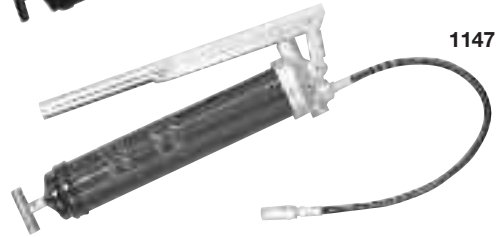

Hand-Held Lubrication

Lever & Pistol Grip Grease Guns

HAND-HELD LUBRICATION

1142

Heavy-Duty Lever Type Model 1142

First choice of professionals everywhere.

1147

Model 1148

Same as 1142, with handle grip and vent valve for purging air from gun. Two-way filling, suction and cartridge. Variable stroke/variable pressure: short stroke-high pressure; long stroke-high volume.

1151

Extra-heavy-duty pistol grip grease gun. Cast head design. Jam proof handle return mechanism. Develops up to 7500 psi. Includes both 18" whip hose with coupler and 6" rigid tube. Variable stroke/pressure design.

Clear Grease Guns

Lincoln's high strength clear tube and aircraft aluminum adapters allows for quick grease identification eliminating the risk of mixing incompatible or unspecified greases.

Clear Grease Gun Models