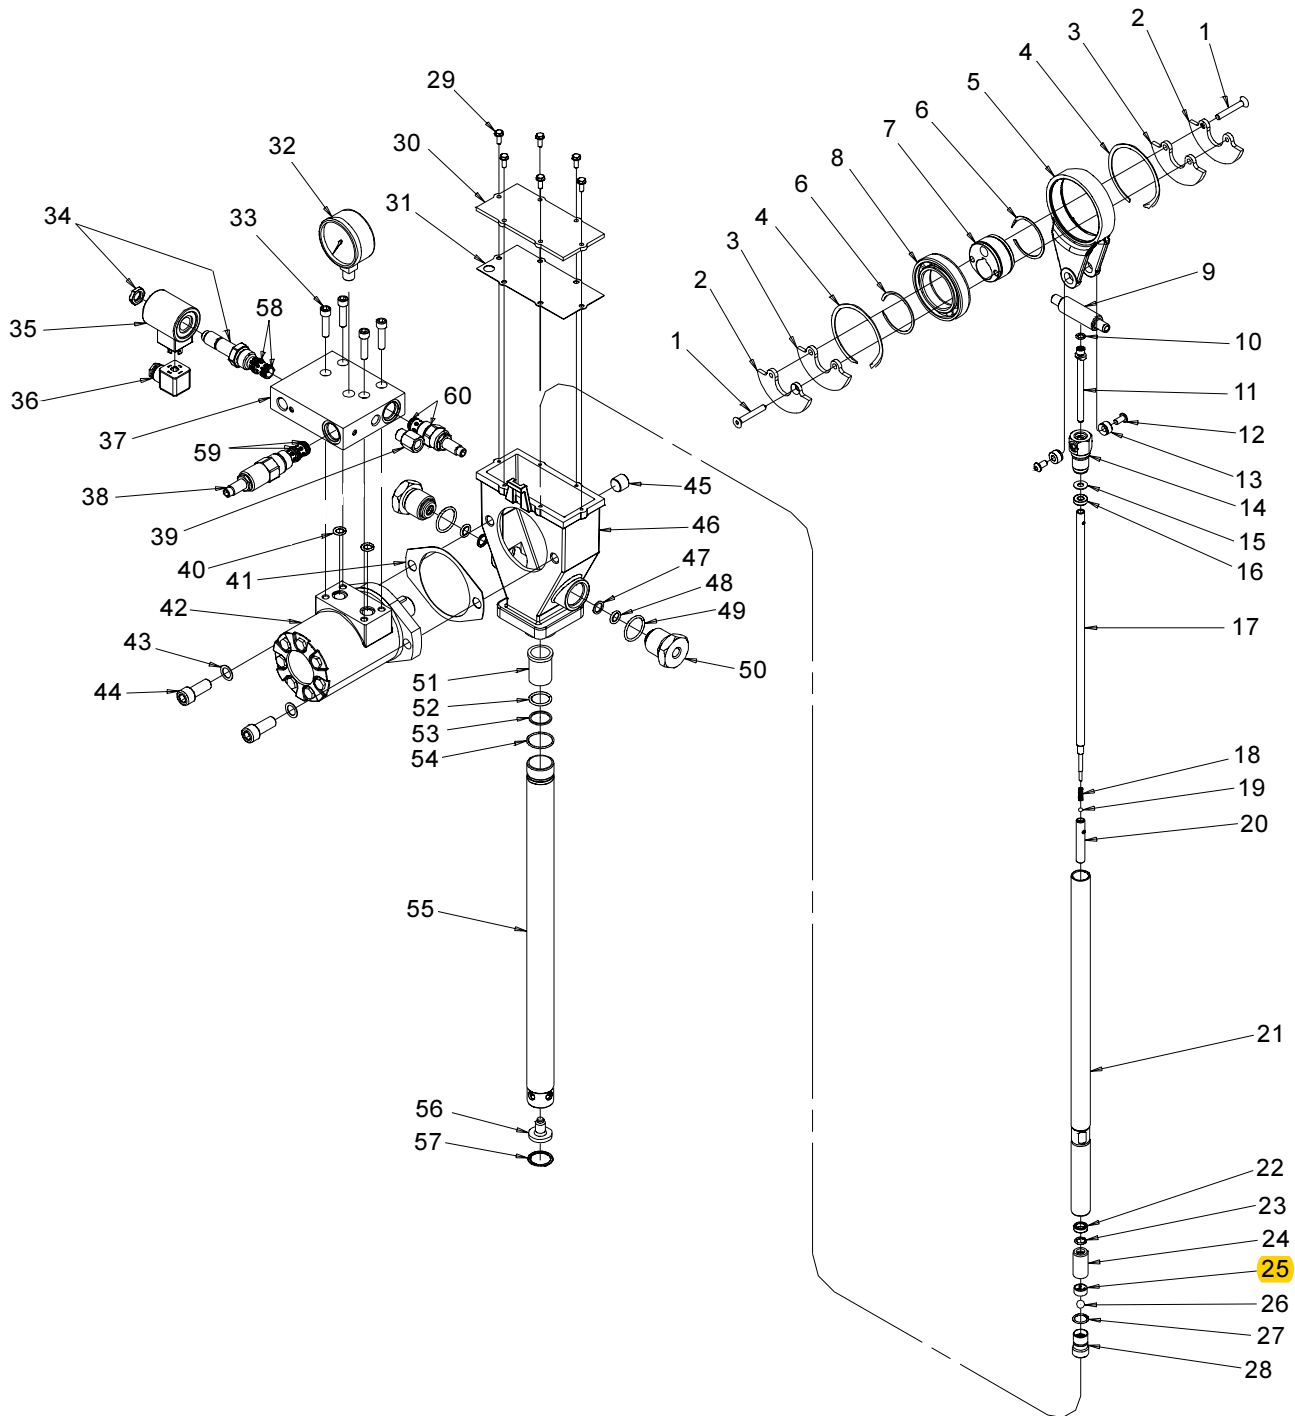

FlowMaster™ Rotary Driven Hydraulic Pump Series "A"

Illustration #6

FlowMaster™ Rotary Driven Hydraulic Pump Series "A"

Repair Parts List (Common to all Models)

Item No.	Qty	Description	All Models
1.	2	Flat Head Screw (1/4 x 1-3/4)	270635
2.	2	Outer Weight	270606
3.	2	Inner Weight	270605
4.	2	Retaining Ring	270609
5.	1	Crankrod	270665
6.	2	Retaining Ring	270608
7.	1	Crank Eccentric	270666
8.	1	Ball Bearing	270607
9.	1	Outlet Pin	270670
10.	1	O-Ring (Nitrile)	*
11.	1	Plunger Tube	270667
12.	2	Button Head Screw (1/4 x 1/2)	270634
13.	2	Wrist Pin Bushing	270668
14.	1	Wrist Pin Anchor	270669
15.	1	Backup Washer	*
16.	1	Cup Seal (Polyurethane)	*
17.	1	Plunger Link Rod	See Chart Below
18.	1	Spring	270616
19.	1	Ball	66010
20.	1	Pump Plunger	270671
21.	1	Reciprocating Tube	See Chart Below
22.	1	Cup Seal (Polyurethane)	*
23.	1	O-Ring (Polyurethane)	*
24.	1	Pump Cylinder	270672
25.	1	Ball Cage	270675
26.	1	Ball	66001
27.	1	O-Ring (Nitrile)	*
28.	1	Check Seat	270664
29.	6	Self-Threading Screw (8 x 1/2)	270633
30.	1	Housing Cover	270629
31.	1	Cover Gasket (Nitrile)	*