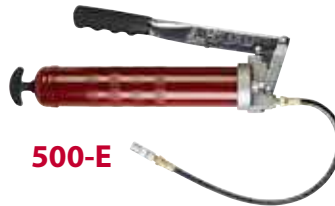

## PROFESSIONAL SERIES

Alemite Professional Series Grease Guns are designed to consistently deliver excellent performance, and are known for their reliability and durability. Available in standard and high volume models.

### Lever Guns

#### 500 SERIES ACCESSORIES:

- Rigid Extension (53986)
- 18" (45 cm) Whip Hose (B337595-B1)
- Grease Coupler (308730)

**500**

**500-E**

**500-L**

Product #	Description	Pressure	Delivery	Cylinder Capacity	Included Items
500*	Lever gun	10,000 psi (690 bar)	1 oz (28.35 g) /21 strokes	16 oz (454 g)	Rigid extension, coupler, loader fitting
500-E*	Lever gun with hose	10,000 psi (690 bar)	1 oz (28.35 g) /21 strokes	16 oz (454 g)	18" (45 cm) flexible hose, coupler, loader fitting
500-L*	Lever gun, high capacity	10,000 psi (690 bar)	1 oz (28.35 g) /21 strokes	24 oz (680 g)	Rigid extension, coupler, loader fitting