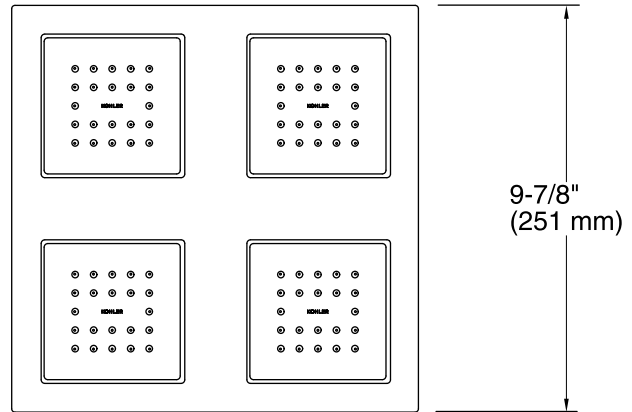

Technical Information

All product dimensions are nominal.

Showerhead:

Rated maximum flow: 2.5 gal/min (9.5 l/min)

Pressure: 80 psi (5.5 bar)

Notes

Install this product according to the installation guide.