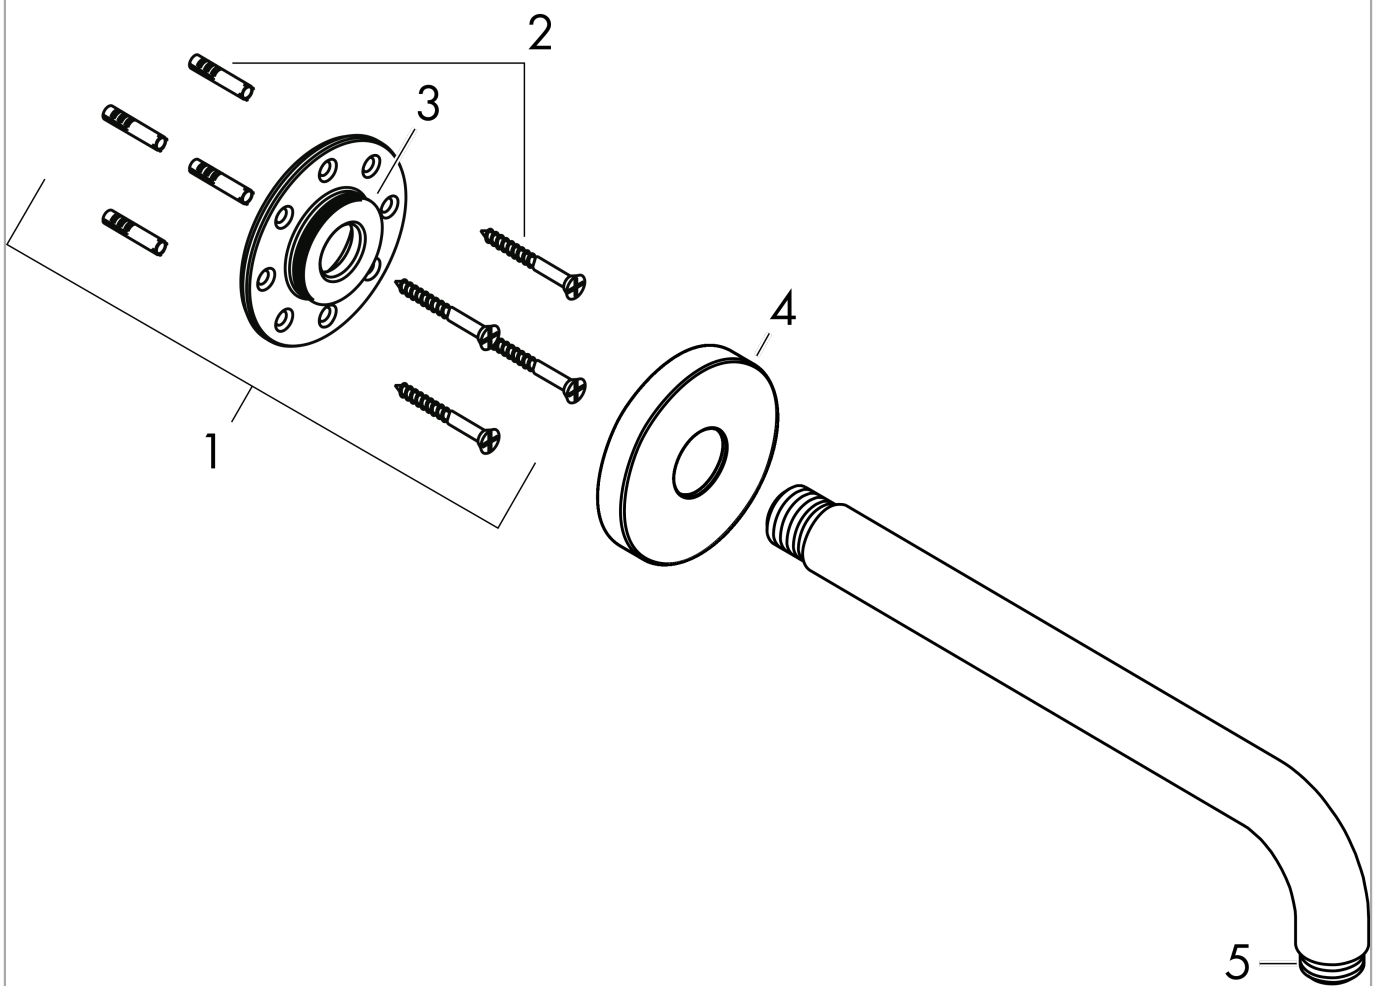

Raindance

Raindance Showerarm, 15"

Finishes : **Chrome** Part no. : **27413001**

Description

Item details

List Price \$ 161.00

Compliance

Product image

Scale drawing

Raindance

Raindance Showerarm, 15"

Finishes : **Chrome** Part no. : **27413001**

Exploded drawing

Year of production: >08/03

Raindance

Raindance Showerarm, 15"

Finishes : **Chrome** Part no. : **27413001**

Spare parts list

Year of production: >08/03

Pos.	Description	Part no.	Price	PU
1	mounting kit	95208000	-	1
2	mounting set	40916000	-	1
3	O-ring 34x2	98383000	-	1
4	escutcheon Ø 80 mm	98940000	-	1
5	O-ring 16x2	98133000	-	1