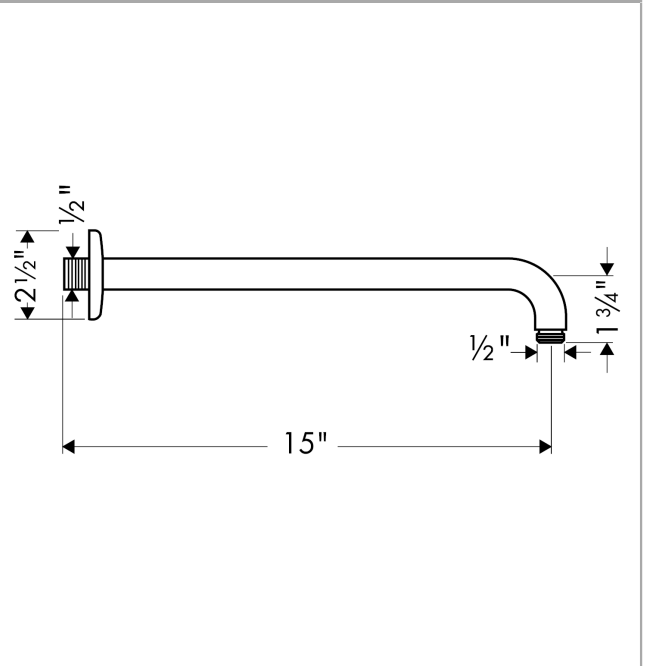

Raindance

Raindance Showerarm, 15"

Finishes : **Chrome** Part no. : **27413001**

Description

Item details

List Price \$ 161.00

Compliance

Product image

Scale drawing

Raindance

Raindance Showerarm, 15"

Finishes : **Chrome** Part no. : **27413001**

Exploded drawing

Year of production: >08/03

Raindance

Raindance Showerarm, 15"

Finishes : **Chrome** Part no. : **27413001**

Spare parts list

Year of production: >08/03

Pos.	Description	Part no.	Price	PU
1	mounting kit	95208000	-	1
2	mounting set	40916000	-	1
3	O-ring 34x2	98383000	-	1
4	escutcheon Ø 80 mm	98940000	-	1
5	O-ring 16x2	98133000	-	1