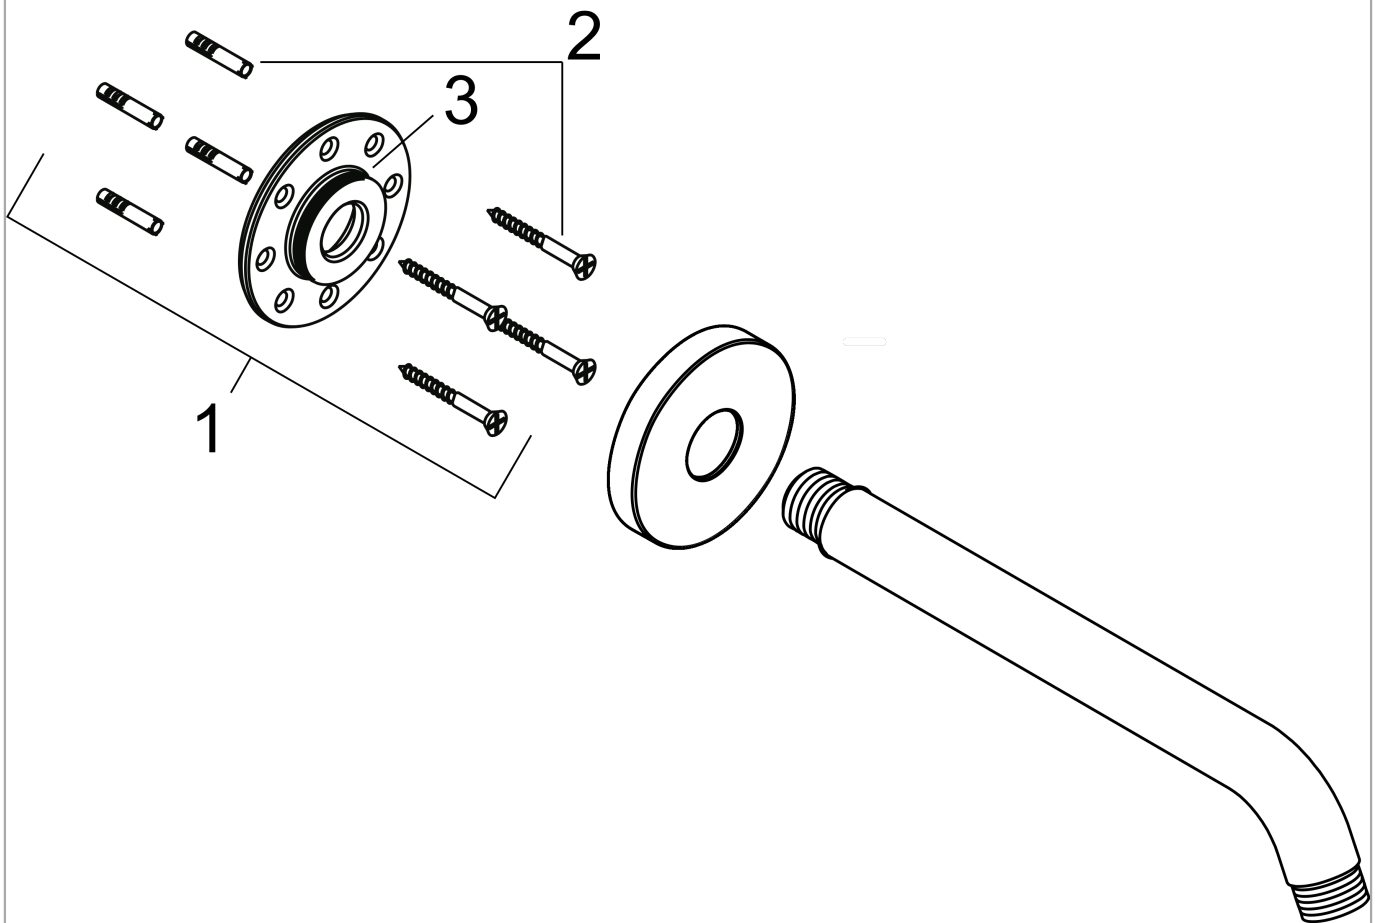

Showerarm, 9"

Finishes : **Chrome**

Part no. : **27412001**

Exploded drawing

Year of production: >07/08

Showerarm, 9"

Finishes : **Chrome** Part no. : **27412001**

Spare parts list

Year of production: >07/08

Pos.	Description	Part no.	Price	PU
1	mounting kit	95208000	-	1
2	mounting set	40916000	-	1
3	O-ring 34x2	98383000	-	1