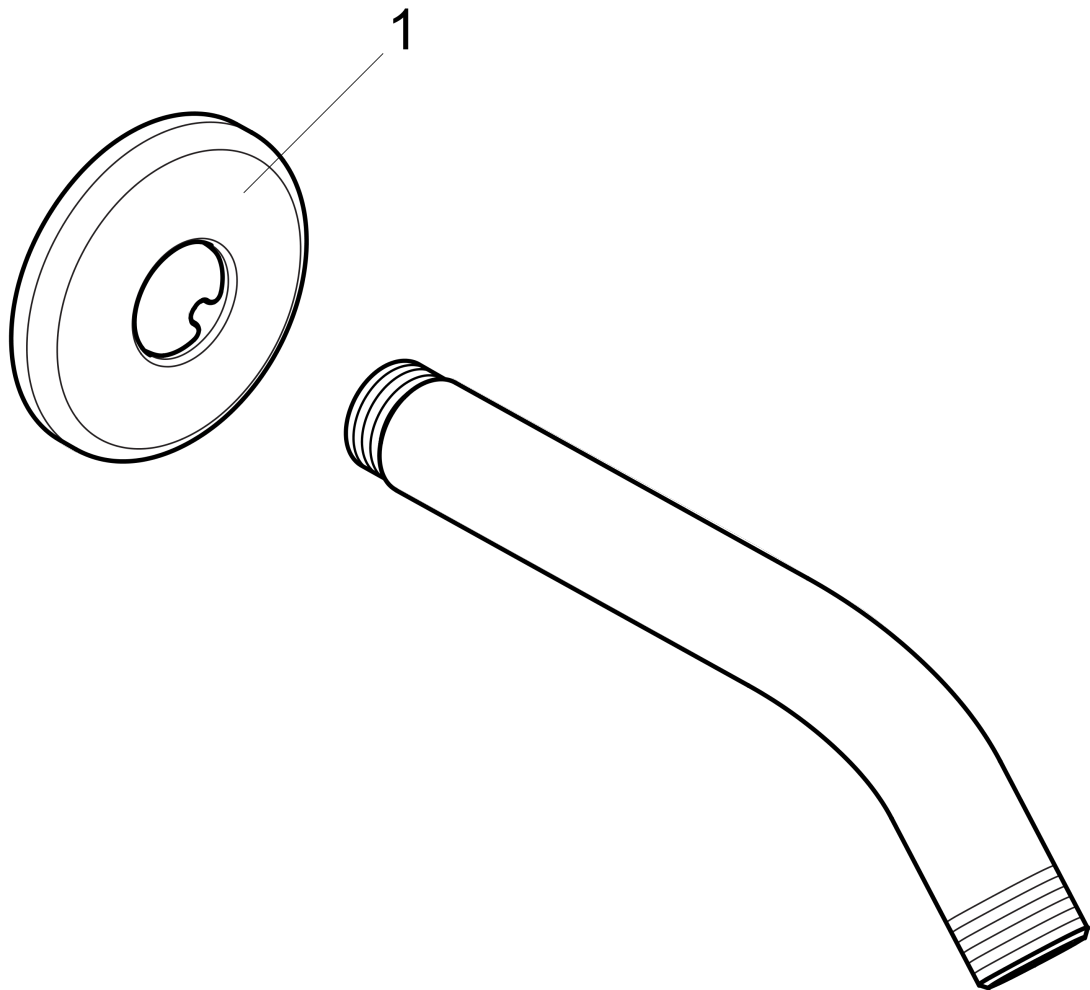

Showerarm - 6"

Finishes : **Brushed Nickel** Part no. : **27411823**

Description

Item details

List Price \$ 45.00

Product image

Scale drawing

Showerarm - 6"

Finishes : **Brushed Nickel**

Part no. : **27411823**

Exploded drawing

Year of production: >03/07

Showerarm - 6"

Finishes : **Brushed Nickel** Part no. : **27411823**

Spare parts list

Year of production: >03/07

Pos.	Description	Part no.	Price	PU
1	-	88536820	-	1