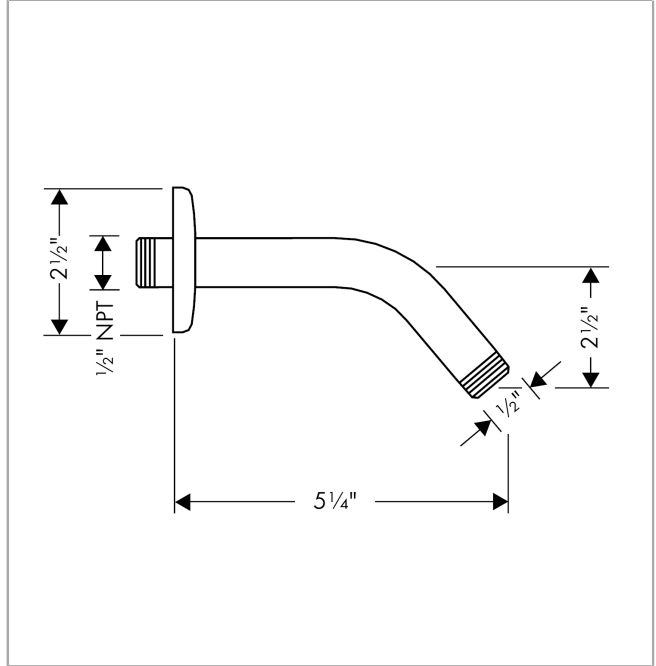

Showerarm - 6"

Finishes : **Brushed Nickel** Part no. : **27411823**

Description

Item details

List Price \$ 45.00

Product image

Scale drawing

Showerarm - 6"

Finishes : **Brushed Nickel**

Part no. : **27411823**

Exploded drawing

Year of production: >03/07

Showerarm - 6"

Finishes : **Brushed Nickel** Part no. : **27411823**

Spare parts list

Year of production: >03/07

Pos.	Description	Part no.	Price	PU
1	-	88536820	-	1