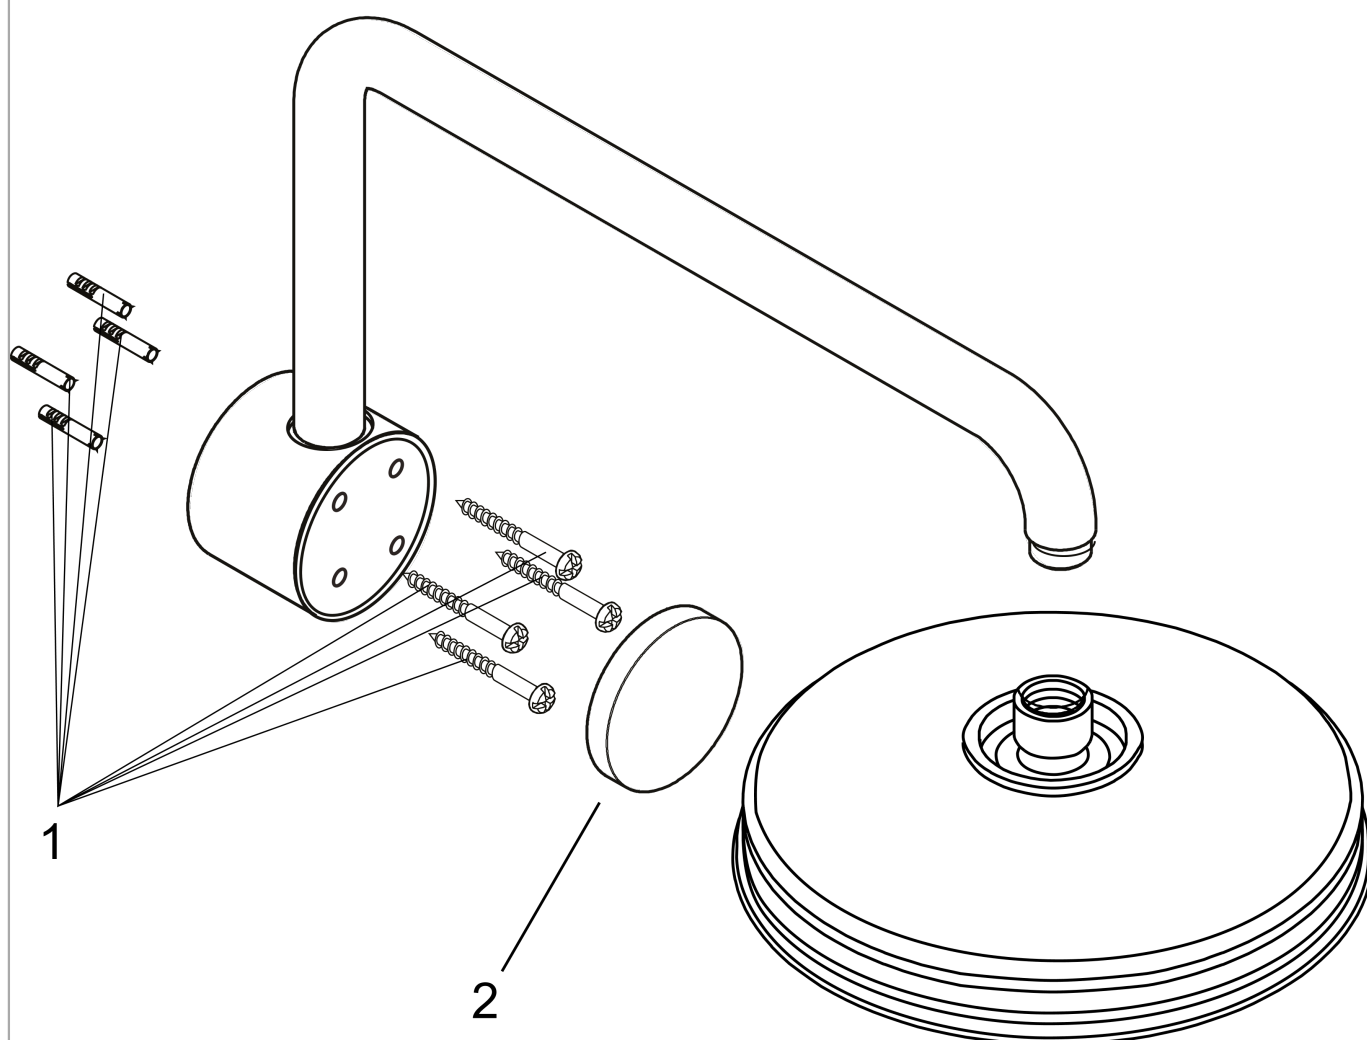

Raindance

Raindance Showerarm

Finishes : **Brushed Nickel**

Part no. : **06476820**

Exploded drawing

Year of production: >11/06

Raindance

Raindance Showerarm

Finishes : **Brushed Nickel**   Part no. : **06476820**

Spare parts list

Year of production: >11/06

Pos.	Description	Part no.	Price	PU
1	mounting set	98689000	-	1
2	cover	98690000	-	1