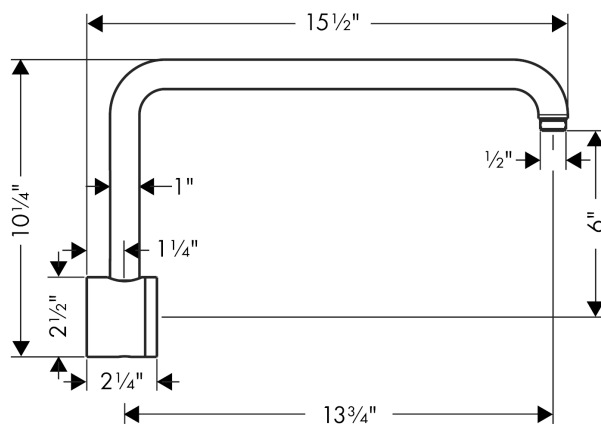

### Scale drawing

Raindance

Raindance Showerarm

Finishes : **Brushed Nickel**

Part no. : **06476820**