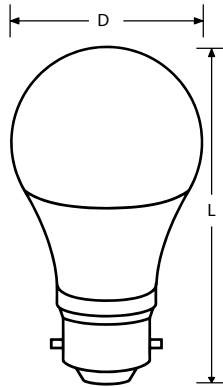

Wifi+Bluetooth 9W RGB-Tuneable White B22 GLS Bulb

GLS
(D) 60mm Diameter
(L) 113mm Length

Description:

- RGB with tuneable white colour temperature between 2700K-6500K.
- 0-100% Dimming range.
- Uses Wi-Fi network on the 2.4GHz frequency.
- 180° beam angle for maximum light distribution.
- No need for any additional hub or bridge device.
- Can be used in lighting scenes, schedules and Music mode via app.
- Available in B22 and E27 Base.

Technical Specification:

Model:	A60 Classic GLS
Input Voltage:	220-240V~ 50/60Hz
Power Factor:	0.5
Lifetime (hrs):	15,000
Diameter (mm):	60
Height (mm):	113
Dimmable:	Via App
Operating Temp:	-25°C to +40°C
Wireless Protocol:	Wifi 4.2 GHz
Ingress Protection:	IP20
CRI:	80

SKU Table and Ordering:

SKU Code:	Wattage:	Base:	Colour Temperature:	Lumen Range:	IP Rating	Beam Angle:
09825	9W	B22	RGB+ (2700K-6500K)	800lm	IP20	180°

Warranty:

This product comes with a 2-year guarantee period. Warranties may be available for specific products, as indicated in the product description. All warranties are valid from the date of purchase. Please note that the warranty becomes invalid in cases of improper use, incorrect installation, tampering, or installation in an unsuitable working environment.