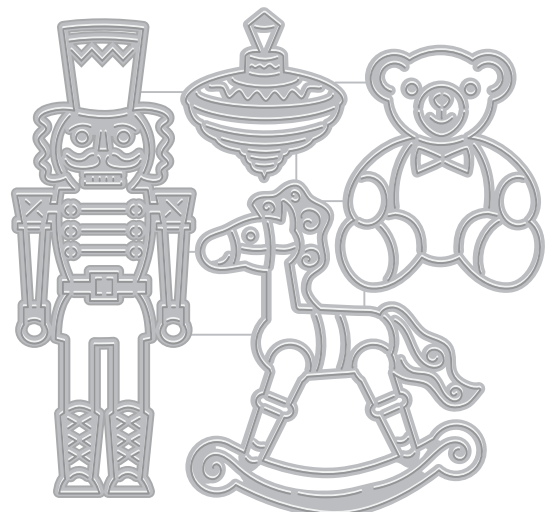

DI957 Vintage Toys Fancy Dies (D)