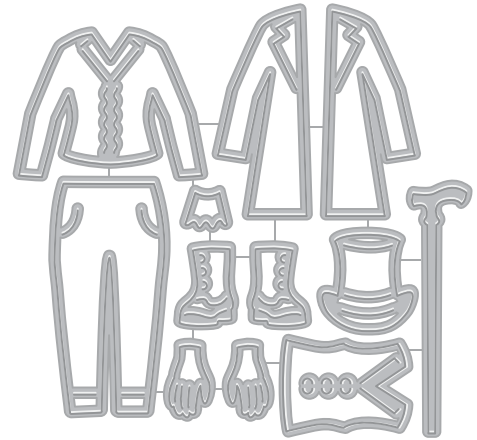

D1956 Hero Lifestyle Victorian Gentleman (D)