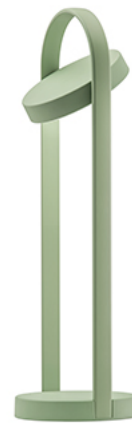

GIRAVOLTA 1799/50

DESIGN:
ALBERTO BASAGLIA NATALIA ROTA NODARI

Giravolta is a wireless lighting distinguished by a contemporary design and suitable for outdoor environments. Two discs in plastic material, the base and the LED diffuser which rotates 360 degrees and directs the light, are surrounded by an arc made in extruded aluminium to create a practical handle. The luminaire incorporates the LED board, the lithium battery, the micro USB device for recharge and the power button. A magnet in the base as optional allows the fixing of the lighting on metal surfaces, even wall. Height 500 mm.

INFORMATION REQUEST

suitable for outdoor

POWDER COATED

LEGEND FINISHES