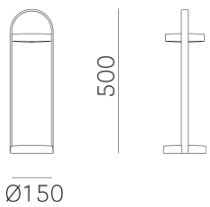

GIRAVOLTA 1799/50

DESIGN:
ALBERTO BASAGLIA NATALIA ROTA NODARI

Giravolta is a wireless lighting distinguished by a contemporary design and suitable for outdoor environments. Two discs in plastic material, the base and the LED diffuser which rotates 360 degrees and directs the light, are surrounded by an arc made in extruded aluminium to create a practical handle. The luminaire incorporates the LED board, the lithium battery, the micro USB device for recharge and the power button. A magnet in the base as optional allows the fixing of the lighting on metal surfaces, even wall. Height 500 mm.

INFORMATION REQUEST