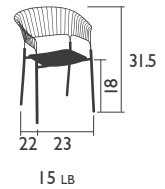

ODÉON

DESIGNED BY DELO LINDO

SEAT - dining height

ARMCHAIR

Steel frame, seat and backrest

Stacking: x 4 (stacked height: 37")

Available colors:

Rea Kiwi, Paris, FRANCE