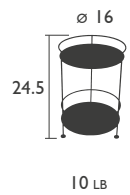

GUINGUETTE

PEDESTAL TABLES

I062 - SMALL WHEELED TABLE WITH DOUBLE TABLE TOP

Steel rod feet, frame and rings
Solid steel sheet table top

I061 - PERFORATED PEDESTAL TABLE WITH DOUBLE TABLE TOP

Steel rod feet, frame and rings
Perforated steel sheet table top