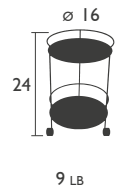

GUINGUETTE

PEDESTAL TABLES

I062 - SMALL WHEELED TABLE WITH DOUBLE TABLE TOP

Steel rod feet, frame and rings
Solid steel sheet table top

I061 - PERFORATED PEDESTAL TABLE WITH DOUBLE TABLE TOP

Steel rod feet, frame and rings
Perforated steel sheet table top