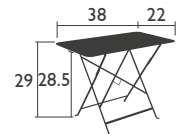

BISTRO (continued)

RECTANGULAR TABLES - dining height

6034 - TABLE 15 X 22 INCH

Steel frame
Sheet steel table top

NEW Product improvement: new one-piece foot pads for improved hold and easier fitting

14 LB

0243 - TABLE 30 X 22 INCH

Parasol hole Ø 1.614"
Steel frame
Sheet steel table top

NEW Product improvement: new one-piece foot pads for improved hold and easier fitting

19 LB

0239 - TABLE 38 X 22 INCH

Parasol hole Ø 1.614"
Steel frame
Sheet steel table top

NEW Product improvement: new one-piece foot pads for improved hold and easier fitting

22 LB

0240 - TABLE 46 X 30 INCH

Parasol hole Ø 1.614"
Steel frame
Sheet steel table top

NEW Product improvement: new one-piece foot pads for improved hold and easier fitting