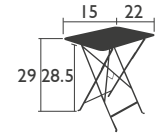

BISTRO (continued)

RECTANGULAR TABLES - dining height

6034 - TABLE 15 X 22 INCH

Steel frame
Sheet steel table top

NEW Product improvement: new one-piece foot pads for improved hold and easier fitting

14 LB

0243 - TABLE 30 X 22 INCH

Parasol hole Ø 1.614"
Steel frame
Sheet steel table top

NEW Product improvement: new one-piece foot pads for improved hold and easier fitting

19 LB

0239 - TABLE 38 X 22 INCH

Parasol hole Ø 1.614"
Steel frame
Sheet steel table top

NEW Product improvement: new one-piece foot pads for improved hold and easier fitting

22 LB

0240 - TABLE 46 X 30 INCH

Parasol hole Ø 1.614"
Steel frame
Sheet steel table top

NEW Product improvement: new one-piece foot pads for improved hold and easier fitting