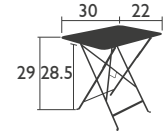

BISTRO (continued)

RECTANGULAR TABLES - dining height

6034 - TABLE 15 X 22 INCH

Steel frame
Sheet steel table top

NEW Product improvement: new one-piece foot pads for improved hold and easier fitting

14 LB

0243 - TABLE 30 X 22 INCH

Parasol hole Ø 1.614"
Steel frame
Sheet steel table top

NEW Product improvement: new one-piece foot pads for improved hold and easier fitting

19 LB

0239 - TABLE 38 X 22 INCH

Parasol hole Ø 1.614"
Steel frame
Sheet steel table top

NEW Product improvement: new one-piece foot pads for improved hold and easier fitting

22 LB

0240 - TABLE 46 X 30 INCH

Parasol hole Ø 1.614"
Steel frame
Sheet steel table top

NEW Product improvement: new one-piece foot pads for improved hold and easier fitting