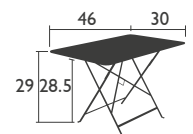

BISTRO (continued)

RECTANGULAR TABLES - dining height

6034 - TABLE 15 X 22 INCH

Steel frame
Sheet steel table top

NEW Product improvement: new one-piece foot pads for improved hold and easier fitting

14 LB

0243 - TABLE 30 X 22 INCH

Parasol hole Ø 1.614"
Steel frame
Sheet steel table top

NEW Product improvement: new one-piece foot pads for improved hold and easier fitting

19 LB

0239 - TABLE 38 X 22 INCH

Parasol hole Ø 1.614"
Steel frame
Sheet steel table top

NEW Product improvement: new one-piece foot pads for improved hold and easier fitting

22 LB

0240 - TABLE 46 X 30 INCH

Parasol hole Ø 1.614"
Steel frame
Sheet steel table top

NEW Product improvement: new one-piece foot pads for improved hold and easier fitting