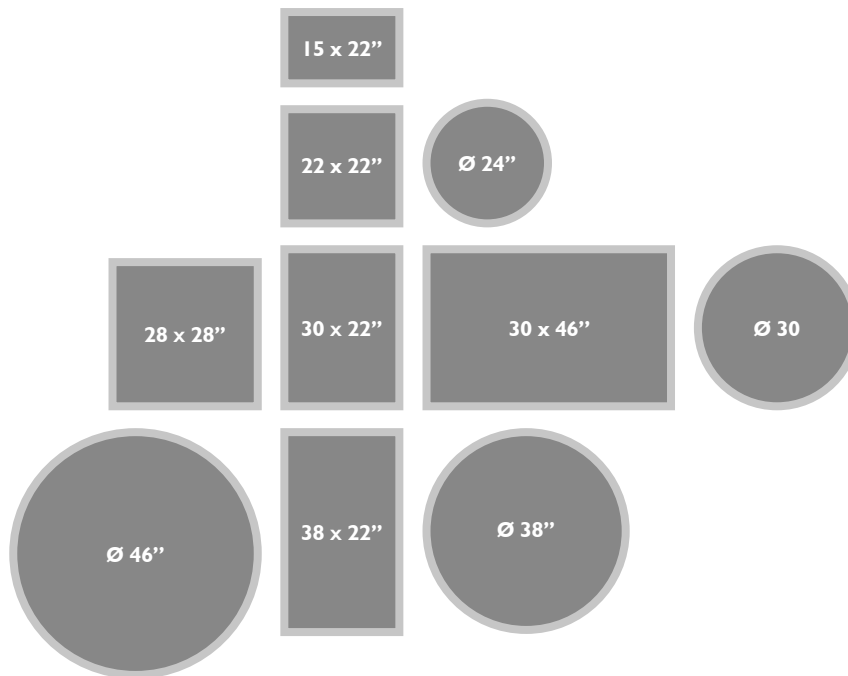

BISTRO (continued)

2-8 PEOPLE, 10 STANDARD TABLE FORMATS THAT CAN BE COMBINED

SQUARE TABLES dining height

6042 - TABLE 22 X 22 INCH

Steel frame
Sheet steel table top

NEW Product improvement: new one-piece foot pads for improved hold and easier fitting

0244 - TABLE 28 X 28 INCH

Parasol hole Ø 1.614"
Steel frame
Sheet steel table top

NEW Product improvement: new one-piece foot pads for improved hold and easier fitting