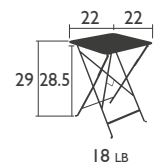

BISTRO (continued)

2-8 PEOPLE, 10 STANDARD TABLE FORMATS THAT CAN BE COMBINED

SQUARE TABLES dining height

6042 - TABLE 22 X 22 INCH

Steel frame
Sheet steel table top

NEW Product improvement: new one-piece foot pads for improved hold and easier fitting

0244 - TABLE 28 X 28 INCH

Parasol hole Ø 1.614"
Steel frame
Sheet steel table top

NEW Product improvement: new one-piece foot pads for improved hold and easier fitting