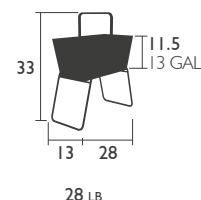

BASKET

DESIGNED BY FABIO MELIOTA

PLANTERS

323 I - HIGH PLANTER

Steel rod frame and handle
Aluminium tray
Two holes to let water out at each end of the tray, with plugs
Feet and trays separable

3230 - LONG PLANTER

Steel rod frame and handle
Aluminium tray
Two holes to let water out at each end of the tray, with plugs
Feet and trays separable