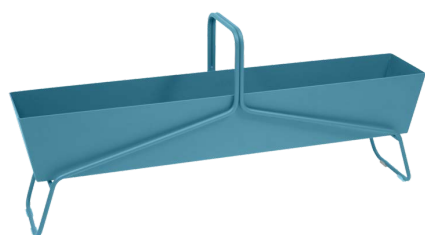

BASKET

DESIGNED BY FABIO MELIOTA

PLANTERS

323 I - HIGH PLANTER

Steel rod frame and handle
Aluminium tray
Two holes to let water out at each end of the tray, with plugs
Feet and trays separable

3230 - LONG PLANTER

Steel rod frame and handle
Aluminium tray
Two holes to let water out at each end of the tray, with plugs
Feet and trays separable