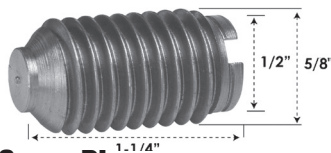

Smog Plugs

Order 5 or more, SAVE 10% off jobber

- Fit Ford 302 & 351 • Use to replace plugs damaged during head cleaning
- Order No. **EMP-34**