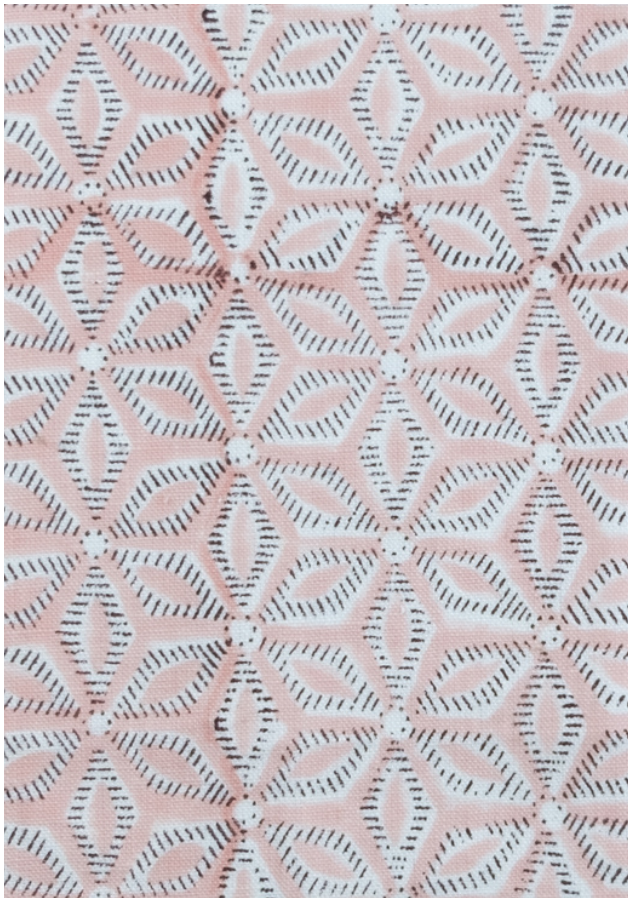

# SORA BLUSH

HAND BLOCK PRINTED

SELVEDGE

The simple, understated star shaped motif lends itself well to a variety of decorative styles.

SKU - SORBLUYDG

COLOR - BLUSH

CONTENT - 100% IRISH LINEN, 25 LEA

WIDTH - 54"

REPEAT - 1.5" H 2.625" V

USAGE - DRAPE AND LIGHT UPHOLSTERY

This design has been printed by hand. Due to the nature of this process, subtle imperfections and variations in colour and pattern may occur.

SORPARYDG  
Park