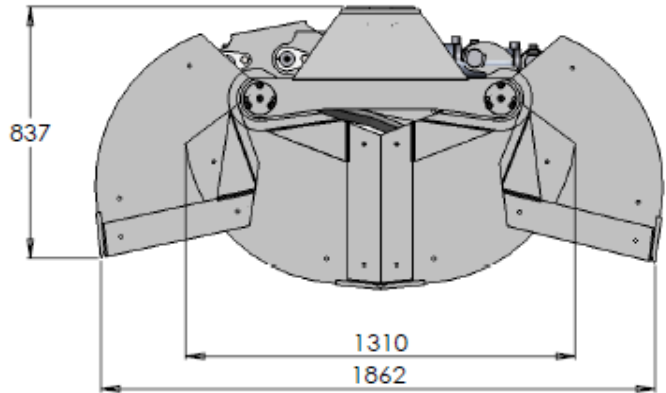

NEW - TVG Volume grabs

A heavy duty clamshell bucket for picking up soil, pea gravel, rubble, and general loose material.
The perfect tool for lorry mounted cranes

Sizes available

- TVG 1000 500 litre volume
- TVG 800 400 litre volume
- TVG 650 325 litre volume

Design benefits

- Wide opening jaws (1862 mm)
- Extra reinforced cradle to avoid twisting
- Lifting rings fitted as standard
- Cylinder protection stops
- Hardened steel cutting edges (Reversible)
- Check valve fitted as standard

Grab also supplied as a 'package'
Consisting of;

- 4½ Ton rotator (Balt GR 465)
- Crane link (Rotator to crane)
- Hose kit – (Grab to rotator)

Approved
ATTACHMENTS