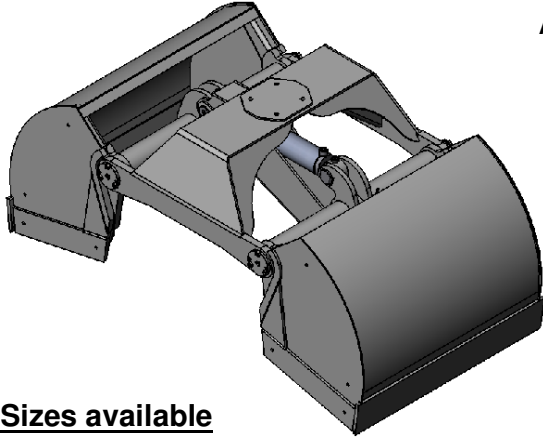

NEW - TVG Volume grabs

A heavy duty clamshell bucket for picking up soil, pea gravel, rubble, and general loose material.
The perfect tool for lorry mounted cranes

Sizes available

- TVG 1000 500 litre volume
- TVG 800 400 litre volume
- TVG 650 325 litre volume

Design benefits

- Wide opening jaws (1862 mm)
- Extra reinforced cradle to avoid twisting
- Lifting rings fitted as standard
- Cylinder protection stops
- Hardened steel cutting edges (Reversible)
- Check valve fitted as standard

Grab also supplied as a 'package'
Consisting of;

- 4½ Ton rotator (Balt GR 465)
- Crane link (Rotator to crane)
- Hose kit – (Grab to rotator)

Approved
ATTACHMENTS