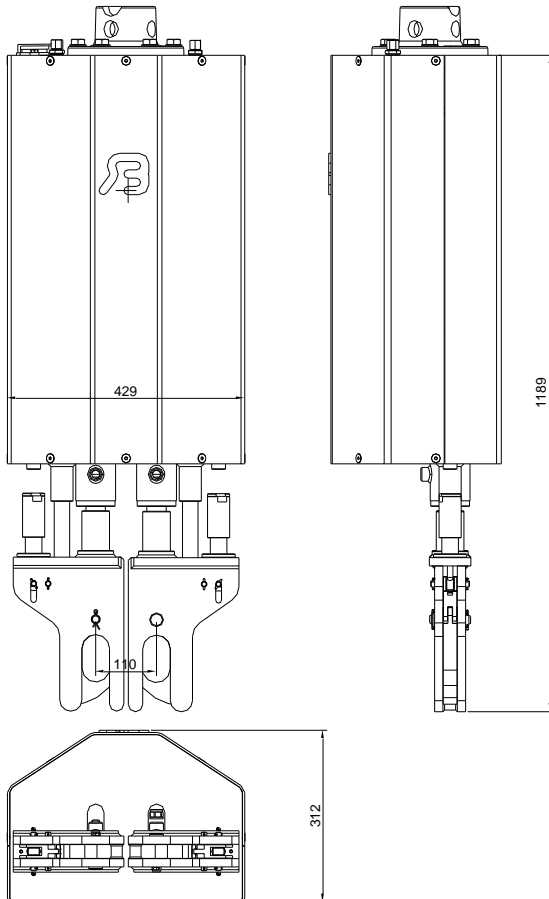

TECHNICAL DATA:

- Grab type : GEJO 08
- Capacity : 4000 kg
- Weight : 190 kg
- Max. working pressure : 200 Bar
- Max. hoisting load : 4000 kg
- Max. oil flow : 20 l/min

2

PART N <sup>o</sup>	QUANTITY	SPECIFICATION
7674	2	BOLT
7721	2	HOOK HOUSING
7722	2	SLIDE
7723	4	PIN
7724	2	HOOK
7725	2	SPRING STOP
7726	2	PIN
7727	2	JOINT
7728	2	SPRING HOUSING
7729	2	COVER
7730	2	JOINT
7731	2	GUIDE PIN
7732	2	COMPRESSION SPRING
7733	2	CLEVIS PIN WITH HEAD
7734	2	SPLIT PIN
7735	4	LOCKING PIN
7736	2	BOLT

7171

- |      |                  |
|------|------------------|
| 7171 | CYLINDER         |
| 7189 | PISTON ROD       |
| 7190 | HEAD BUSH        |
| 7191 | PISTON           |
| 7192 | CYLINDER SEALS   |
| 7194 | CYLINDER HOUSING |