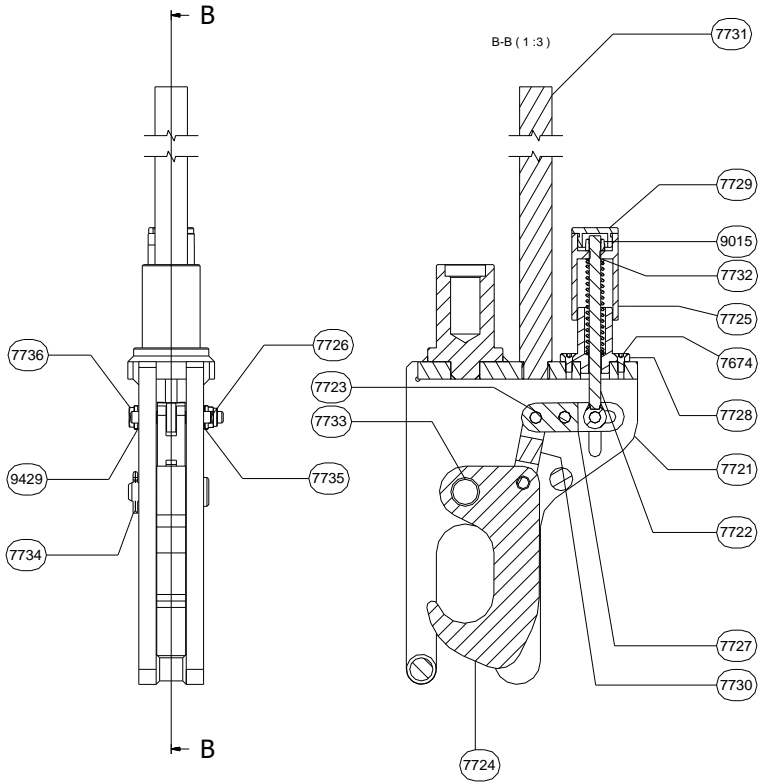

TECHNICAL DATA:

- Grab type : GEJO 08
- Capacity : 4000 kg
- Weight : 190 kg
- Max. working pressure : 200 Bar
- Max. hoisting load : 4000 kg
- Max. oil flow : 20 l/min

2

PART N <sup>o</sup>	QUANTITY	SPECIFICATION
7674	2	BOLT
7721	2	HOOK HOUSING
7722	2	SLIDE
7723	4	PIN
7724	2	HOOK
7725	2	SPRING STOP
7726	2	PIN
7727	2	JOINT
7728	2	SPRING HOUSING
7729	2	COVER
7730	2	JOINT
7731	2	GUIDE PIN
7732	2	COMPRESSION SPRING
7733	2	CLEVIS PIN WITH HEAD
7734	2	SPLIT PIN
7735	4	LOCKING PIN
7736	2	BOLT

7171

- |      |                  |
|------|------------------|
| 7171 | CYLINDER         |
| 7189 | PISTON ROD       |
| 7190 | HEAD BUSH        |
| 7191 | PISTON           |
| 7192 | CYLINDER SEALS   |
| 7194 | CYLINDER HOUSING |