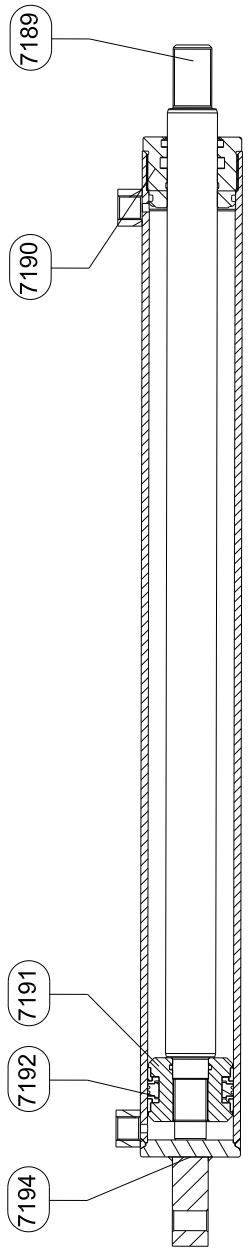

TECHNICAL DATA:

- Grab type : GEJO 08
- Capacity : 4000 kg
- Weight : 190 kg
- Max. working pressure : 200 Bar
- Max. hoisting load : 4000 kg
- Max. oil flow : 20 l/min

2

PART N <sup>o</sup>	QUANTITY	SPECIFICATION
7674	2	BOLT
7721	2	HOOK HOUSING
7722	2	SLIDE
7723	4	PIN
7724	2	HOOK
7725	2	SPRING STOP
7726	2	PIN
7727	2	JOINT
7728	2	SPRING HOUSING
7729	2	COVER
7730	2	JOINT
7731	2	GUIDE PIN
7732	2	COMPRESSION SPRING
7733	2	CLEVIS PIN WITH HEAD
7734	2	SPLIT PIN
7735	4	LOCKING PIN
7736	2	BOLT

7171

- |      |                  |
|------|------------------|
| 7171 | CYLINDER         |
| 7189 | PISTON ROD       |
| 7190 | HEAD BUSH        |
| 7191 | PISTON           |
| 7192 | CYLINDER SEALS   |
| 7194 | CYLINDER HOUSING |