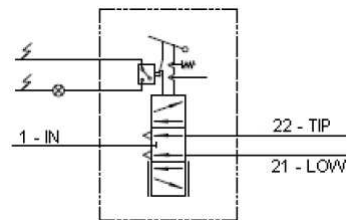

TECHNICAL DATA SHEETS
and
RECOMMENDATIONS

ABER

Manufacturing Hydraulic Excellence since 1972

www.ABER.pt

2 Way Distributor Valve

Ref. ABCD42
ABCD52
ABCD62

With Warning Light + Pressure Gauge

Main Dimensions

- A - Reset position (with Lock)
- B - Operation port 21
- C - Operation port 22
- E - Lamp for PTO insert indication

PRESSURE GAUGE TECHNICAL DATA

Operating voltage = 24V cc
Contacts = NO (normally open)

- 1- SUPPLY
- 21- CONTROL LOWERING
- 22- CONTROL TIPPING
- 3- EXHAUST

- ABCD42** – Fix up and down
- ABCD52** – with automatic return up and down
- ABCD62** – with automatic return up and fix down

(Dimensions in mm)