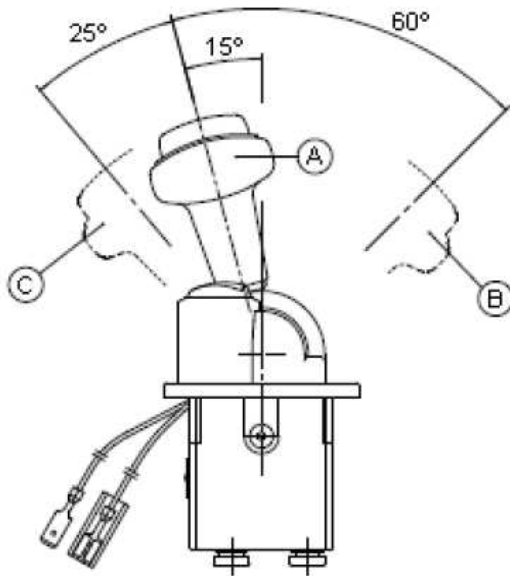

TECHNICAL DATA SHEETS
and
RECOMMENDATIONS

ABER

Manufacturing Hydraulic Excellence since 1972

www.ABER.pt

2 Way Distributor Valve

Ref. ABCD42
ABCD52
ABCD62

With Warning Light + Pressure Gauge

Main Dimensions

- A - Reset position (with Lock)
- B - Operation port 21
- C - Operation port 22
- E - Lamp for PTO insert indication

PRESSURE GAUGE TECHNICAL DATA

Operating voltage = 24V cc
Contacts = NO (normally open)

- 1- SUPPLY
- 21- CONTROL LOWERING
- 22- CONTROL TIPPING
- 3- EXHAUST

- ABCD42** – Fix up and down
- ABCD52** – with automatic return up and down
- ABCD62** – with automatic return up and fix down

(Dimensions in mm)

Main Data

Working medium	Air	
Operating pressure (Bar)	up to 12	
Working temperature	Distributor valve	- 40 °C / + 80 °C
	Automatic fittings	- 20 °C / + 80 °C
Nominal diameter (mm)	4	
Weight (Kg)	0,6	

ABER is constantly engaged in improving its products and, therefore, reserves itself the right to modify without any further notice the characteristics shown