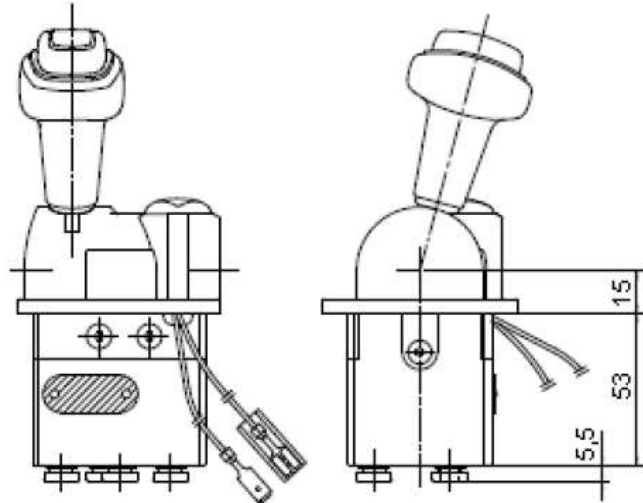

TECHNICAL DATA SHEETS
and
RECOMMENDATIONS

ABER

Manufacturing Hydraulic Excellence since 1972

www.ABER.pt

2 Way Distributor Valve

Ref. ABCD42
ABCD52
ABCD62

With Warning Light + Pressure Gauge

Main Dimensions

- A - Reset position (with Lock)
- B - Operation port 21
- C - Operation port 22
- E - Lamp for PTO insert indication

PRESSURE GAUGE TECHNICAL DATA

Operating voltage = 24V cc
Contacts = NO (normally open)

- 1- SUPPLY
- 21- CONTROL LOWERING
- 22- CONTROL TIPPING
- 3- EXHAUST

- ABCD42** – Fix up and down
- ABCD52** – with automatic return up and down
- ABCD62** – with automatic return up and fix down

(Dimensions in mm)

Main Data

Working medium	Air	
Operating pressure (Bar)	up to 12	
Working temperature	Distributor valve	- 40 °C / + 80 °C
	Automatic fittings	- 20 °C / + 80 °C
Nominal diameter (mm)	4	
Weight (Kg)	0,6	

ABER is constantly engaged in improving its products and, therefore, reserves itself the right to modify without any further notice the characteristics shown