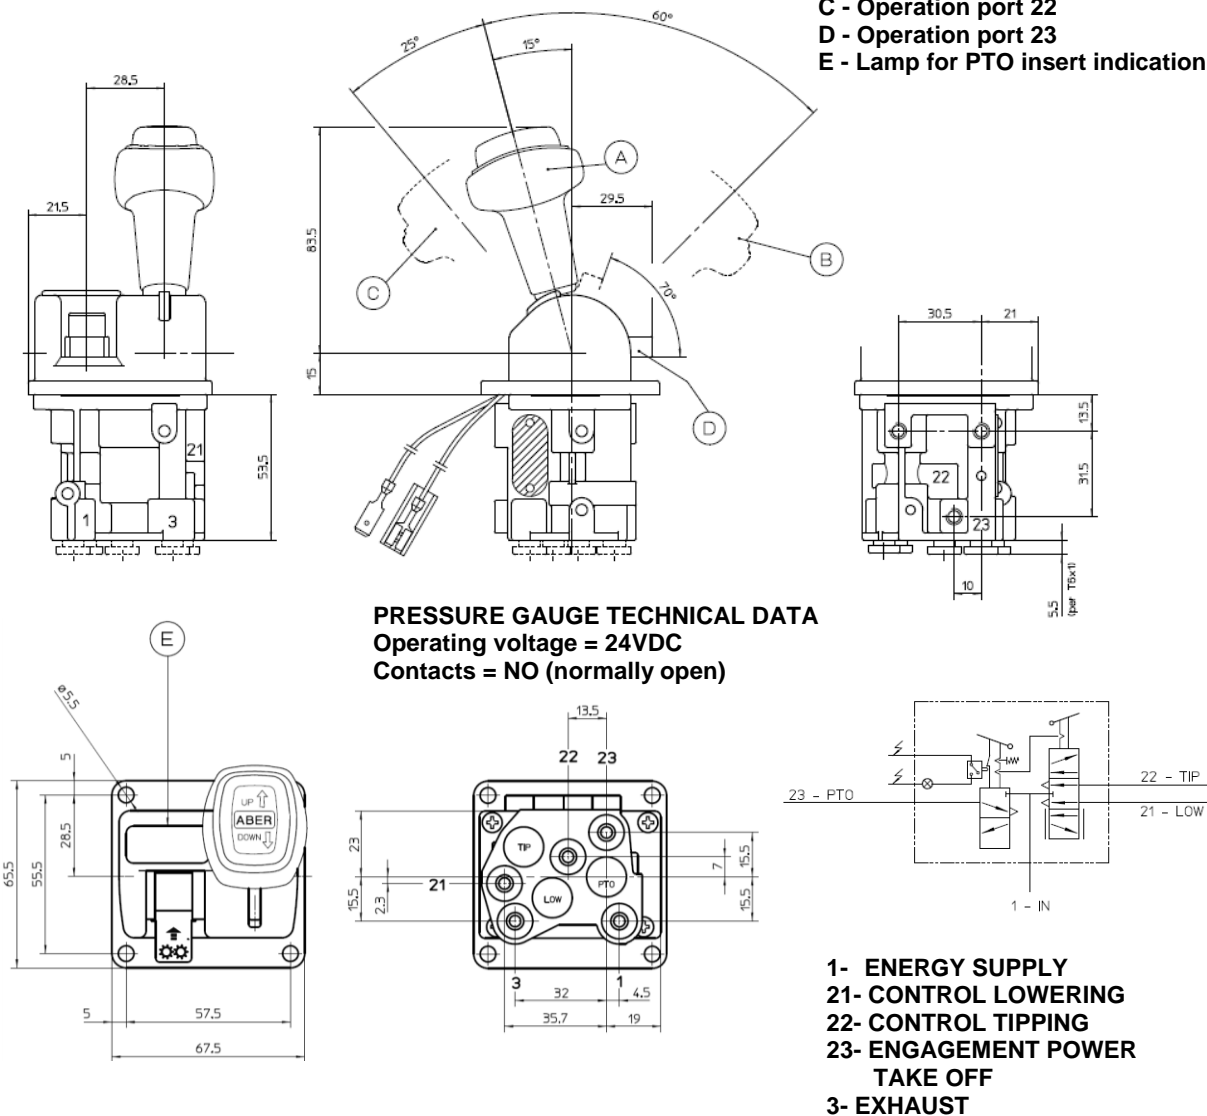

- A - Reset position (with Lock)
- B - Operation port 21
- C - Operation port 22
- E - Lamp for PTO insert indication

PRESSURE GAUGE TECHNICAL DATA

Operating voltage = 24V cc
Contacts = NO (normally open)

Main Data

Working medium	Air	
Operating pressure (Bar)	up to 12	
Working temperature	Distributor valve	- 40 °C / + 80 °C
	Automatic fittings	- 20 °C / + 80 °C
Nominal diameter (mm)	4	
Weight (Kg)	0,6	

ABER is constantly engaged in improving its products and, therefore, reserves itself the right to modify without any further notice the characteristics shown

3 Way Distributor Valve

Ref. ABCD73
ABCD83
ABCD93

With Warning Light + Pressure Gauge

Main Dimensions

ABCD73 – Fix up and down
ABCD83 – with automatic return up and down
ABCD93 – with automatic return up and fix down

(Dimensions in mm)

Main Data

Working medium	Air	
Operating pressure (Bar)	up to 12	
Working temperature	Distributor valve	- 40 °C / + 80 °C
	Automatic fittings	- 20 °C / + 80 °C
Nominal diameter (mm)	4	
Weight (Kg)	0,4	