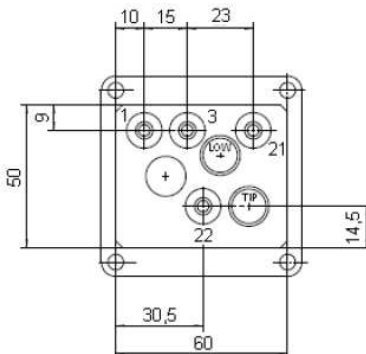

TECHNICAL DATA SHEETS
and
RECOMMENDATIONS

ABER

Manufacturing Hydraulic Excellence since 1972

www.ABER.pt

2 Way Distributor Valve

Ref. ABCD42
ABCD52
ABCD62

With Warning Light + Pressure Gauge

Main Dimensions

- A - Reset position (with Lock)
- B - Operation port 21
- C - Operation port 22
- E - Lamp for PTO insert indication

PRESSURE GAUGE TECHNICAL DATA

Operating voltage = 24V cc
Contacts = NO (normally open)

- 1- SUPPLY
- 21- CONTROL LOWERING
- 22- CONTROL TIPPING
- 3- EXHAUST

- ABCD42** – Fix up and down
- ABCD52** – with automatic return up and down
- ABCD62** – with automatic return up and fix down

(Dimensions in mm)

3 Way Distributor Valve

Ref. ABCD73
ABCD83
ABCD93

With Warning Light + Pressure Gauge

Main Dimensions

ABCD73 – Fix up and down
ABCD83 – with automatic return up and down
ABCD93 – with automatic return up and fix down