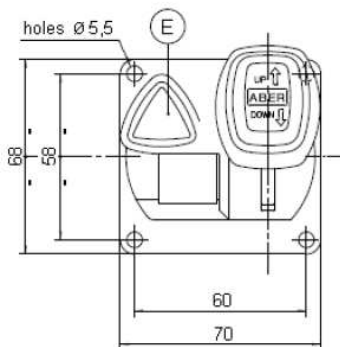

TECHNICAL DATA SHEETS
and
RECOMMENDATIONS

ABER

Manufacturing Hydraulic Excellence since 1972

www.ABER.pt

2 Way Distributor Valve

Ref. ABCD42
ABCD52
ABCD62

With Warning Light + Pressure Gauge

Main Dimensions

- A - Reset position (with Lock)
- B - Operation port 21
- C - Operation port 22
- E - Lamp for PTO insert indication

PRESSURE GAUGE TECHNICAL DATA

Operating voltage = 24V cc
Contacts = NO (normally open)

- 1- SUPPLY
- 21- CONTROL LOWERING
- 22- CONTROL TIPPING
- 3- EXHAUST

- ABCD42** – Fix up and down
- ABCD52** – with automatic return up and down
- ABCD62** – with automatic return up and fix down

(Dimensions in mm)

(Dimensions in mm)

Main Data

Working medium	Air	
Operating pressure (Bar)	up to 12	
Working temperature	Distributor valve	- 40 °C / + 80 °C
	Automatic fittings	- 20 °C / + 80 °C
Nominal diameter (mm)	4	
Weight (Kg)	0,4	