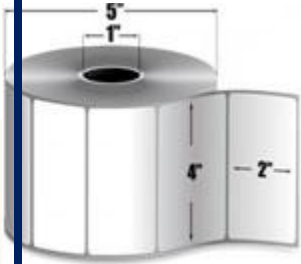

Zebra Z-Select 4000D (10010047)
4" x 2" Direct thermal [paper labels](#), Perforated, 1240 labels/roll, 6 roll case. Also available as a Single roll (Part# [10010047-R](#)).
In Stock: Ships Same Day