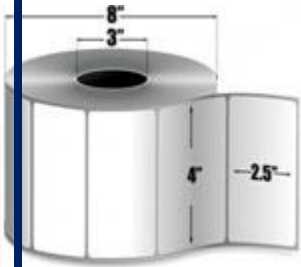

In Stock: Ships Same Day

Zebra Z-Select 4000D (98958)

3" x 2" Direct thermal paper label. 2,710 labels/roll. 6 roll case.

In Stock: Ships Same Day

Zebra Z-Select 4000D (72344)

4" x 2.50" Direct thermal paper label. Not perforated. 2,220 labels/roll, 4 roll case.