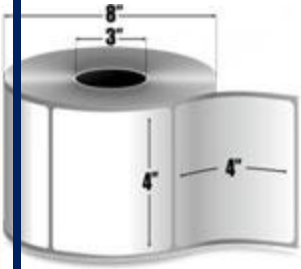

Zebra Z-Select 4000D (84086)

3" x 3" Direct thermal paper label. Not perforated. 1,840 labels/roll. 6 roll case.

Ships in 3-5 Days

Zebra Z-Select 4000D (82801)

4" x 4" Direct thermal paper label. Not perforated. 1,400 labels/roll, 4 roll case.

Ships in 3-5 Days