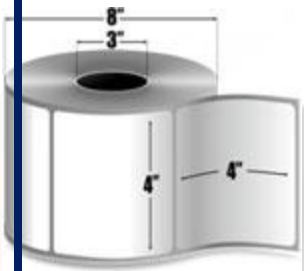

Zebra Z-Select 4000T (72292)

4" x 4" Thermal transfer paper label. Not perforated. 1,410 labels/roll, 4 roll case.

In Stock: Ships Same Day