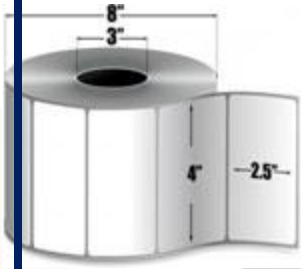

In Stock: Ships Same Day

Zebra Z-Select 4000T (94681)

4" x 2.50" Thermal transfer paper label. 2,130 labels/roll. 4 roll case.

In Stock: Ships Same Day

Zebra Z-Select 4000T All-Temp (72374)

4" x 2.50" Thermal transfer paper label. Not perforated. 2,220 labels/roll, 4 roll case.