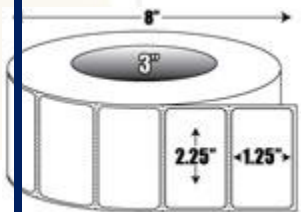

Zebra Z-Perform 2000D (10000297)

2.25" x 1.25" Direct thermal paper label. 4,350 labels/roll, 8 roll case.

In Stock: Ships Same Day