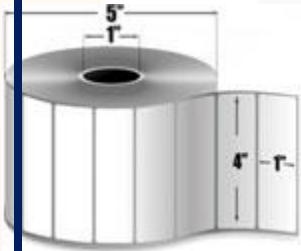

Zebra Z-Select 4000D (10010045-R)

4" x 1" Direct thermal paper label. 2,340 labels/roll, single roll. Also available as a case (Part# 10010045).

In Stock: [Ships Same Day](#)