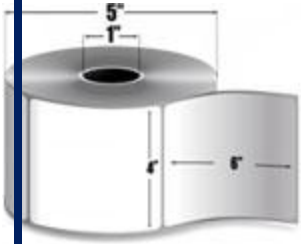

Zebra Z-Select 4000T (800274-605-R)

4" x 6" Thermal transfer paper label. 475 labels/roll, single roll. Also available as a case (Part# 800274-605).

In Stock: Ships Same Day