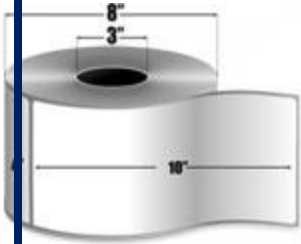

In Stock: Ships Same Day

Zebra Z-Select 4000T (72290)

4" x 2.50" Thermal transfer paper label. Not perforated.
2,220 labels/roll, 4 roll case.

In Stock: Ships Same Day

Zebra Z-Select 4000T (94682)

4" x 10" Thermal transfer paper label. 550 labels/roll, 4 roll case.