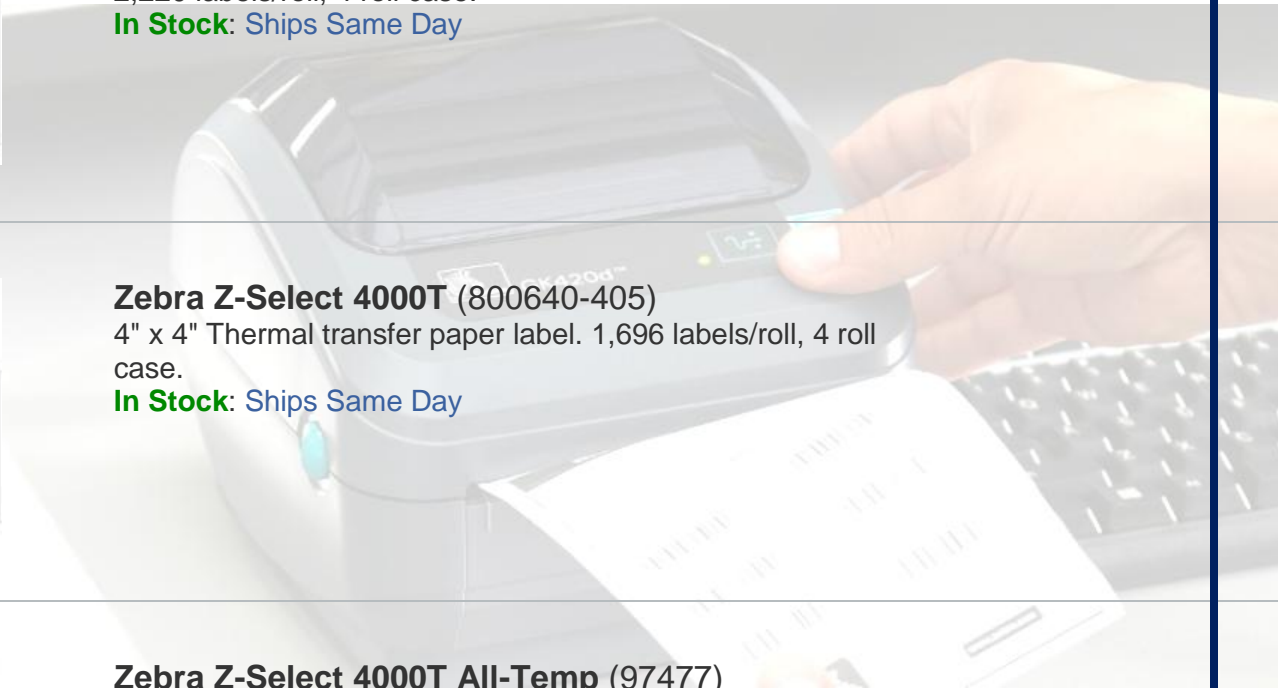

Zebra Z-Select 4000T All-Temp (97477)

3" x 5" Thermal transfer paper label. 1,100 labels/roll. 6 roll case.

In Stock: Ships Same Day