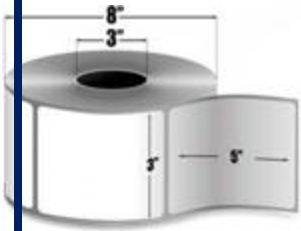

Zebra Z-Select 4000T (72993)

3" x 5" Thermal transfer paper label. Not perforated. 1,100 labels/roll, 6 roll case.

In Stock: Ships Same Day