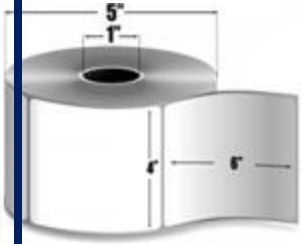

Zebra Z-Select 4000D (10015347)
4" x 6" Direct thermal paper label. 475 labels/roll. 12 roll case. Also available as a roll (Part# [10015347-R](#)).
In Stock: [Ships Same Day](#)