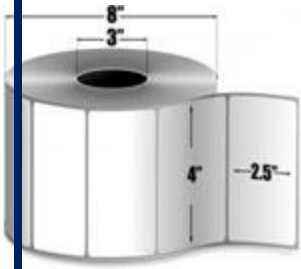

Zebra Z-Select 4000T (94681)

4" x 2.50" Thermal transfer paper label. 2,130 labels/roll. 4 roll case.

In Stock: Ships Same Day