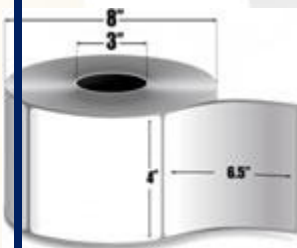

Zebra Z-Select 4000D (117945)

4" x 6.50" Direct thermal paper label. Not perforated. 870 labels/roll, 4 roll case.

In Stock: Ships Same Day