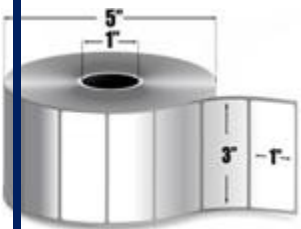

ÉTIQUETTES THERMIQUE CORE 1po POUR IMPRIMANTES DE TABLE

Z-Select 4000D — ❄️ grade Core 1"

Zebra Z-Select 4000D (10015341-R)

2.25" x 1.25" Direct thermal paper label. 2,100 labels/roll, single roll. Also available as a case (Part# 10015341).

In Stock: Ships Same Day

Zebra Z-Select 4000D (10015341)

2.25" x 1.25" Direct thermal paper label. 2,100 labels/roll, 12 roll case. Also available as a roll (Part# 10015341-R)

In Stock: Ships Same Day

Zebra Z-Select 4000D (10010043-R)

3" x 1" Direct thermal paper label. 2,340 labels/roll, single roll. Also available as a case (Part# 10010043).

In Stock: Ships Same Day

Zebra Z-Select 4000D (10010043)

3" x 1" Direct thermal paper label. 2,340 labels/roll, 6 roll case. Also available as a roll (Part# 10010043-R).

In Stock: Ships Same Day