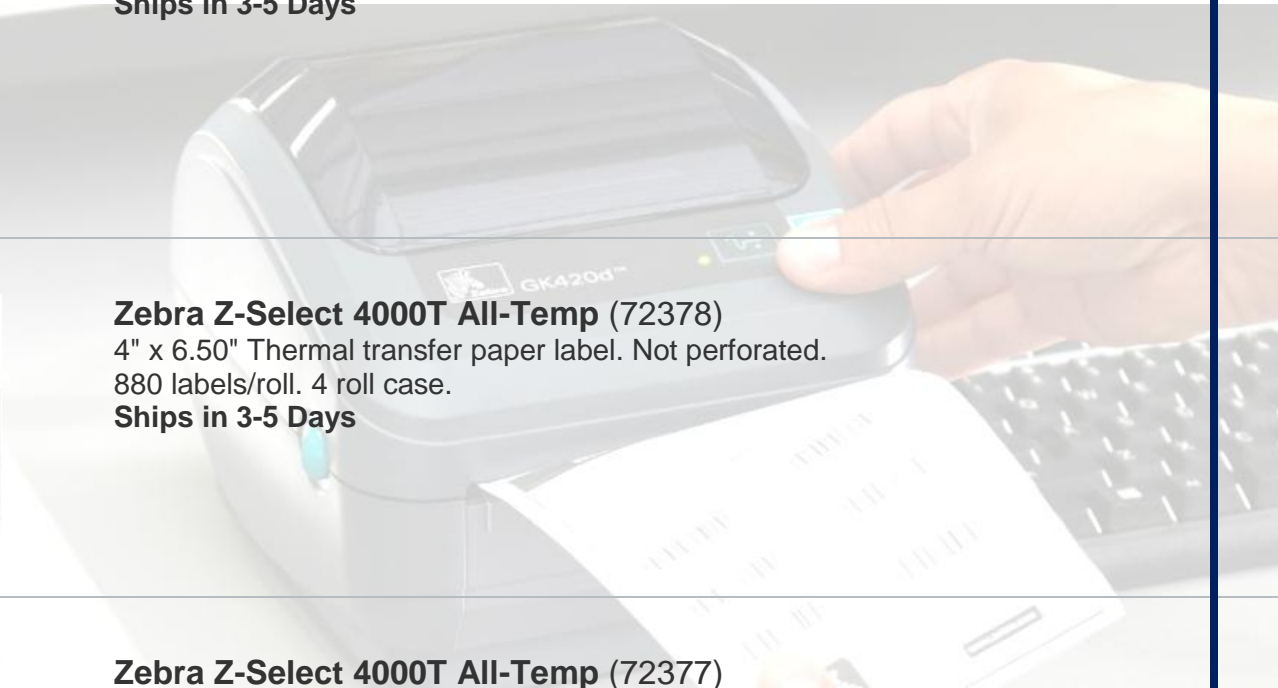

Zebra Z-Select 4000T All-Temp (72377)

4" x 6" Thermal transfer paper label. Not perforated. 950 labels/roll, 4 roll case.

Ships in 3-5 Days