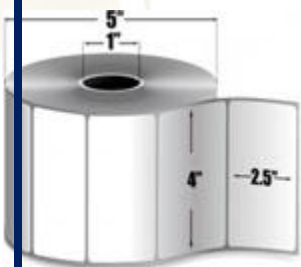

Zebra Z-Select 4000D (10015345)

4" x 4" Direct thermal paper label. 700 labels/roll, 12 roll case.

In Stock: Ships Same Day

Zebra Z-Select 4000D 7.5 mil Tag (10010056)

4" x 3" Direct thermal paper 7.5mil tag. Sensing Notch. 730 tags/roll, 4 roll case. Also available as a roll (Part# [10010056-R](#)).

In Stock: Ships Same Day

Zebra Z-Select 4000D (10010048-R)

4" x 2.5" Direct thermal paper label. 1,000 labels/roll, single roll. Also available as a case (Part# [10010048](#)).

Ships in 3-5 Days

Zebra Z-Select 4000D (10010048)

4" x 2.5" Direct thermal paper label. 1,000 labels/roll, 6 roll case. Also available as a roll (Part# [10010048-R](#)).

In Stock: Ships Same Day