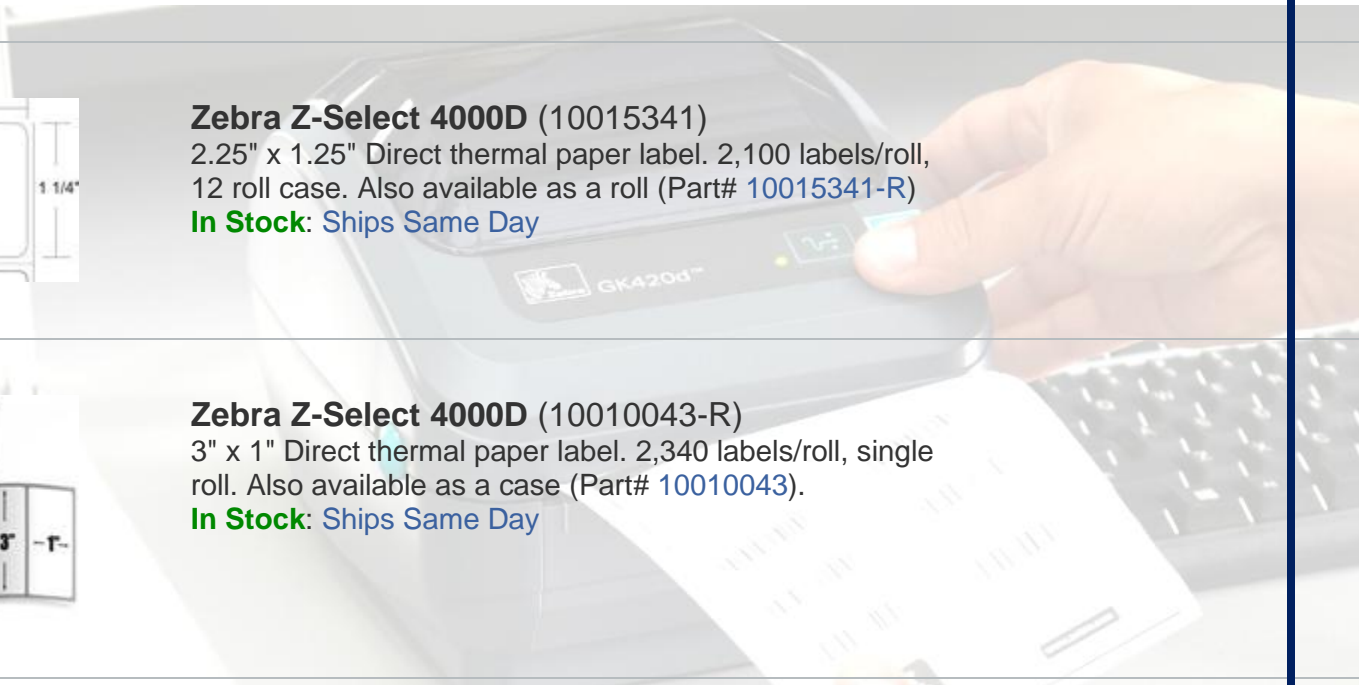

Zebra Z-Select 4000D (10010043)

3" x 1" Direct thermal paper label. 2,340 labels/roll, 6 roll case. Also available as a roll (Part# 10010043-R).

In Stock: Ships Same Day