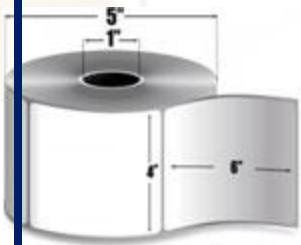

Zebra Z-Select 4000T (83257)

4" x 6.5" Thermal transfer paper label. 380 labels/roll, 4 roll case.

In Stock: Ships Same Day

Zebra Z-Select 4000T (10009531-R)

4" x 5" Thermal transfer paper label. 570 labels/roll, single roll. Also available as a case (Part# 10009531).

In Stock: Ships Same Day

Zebra Z-Select 4000T (10009531)

4" x 5" Thermal transfer paper label. 570 labels/roll, 6 roll case. Also available as a roll (Part# 10009531-R)

In Stock: Ships Same Day

Zebra Z-Select 4000T (82868)

4" x 6" Thermal transfer paper label. Not perforated. 420 labels/roll. 4 roll case.

In Stock: Ships Same Day