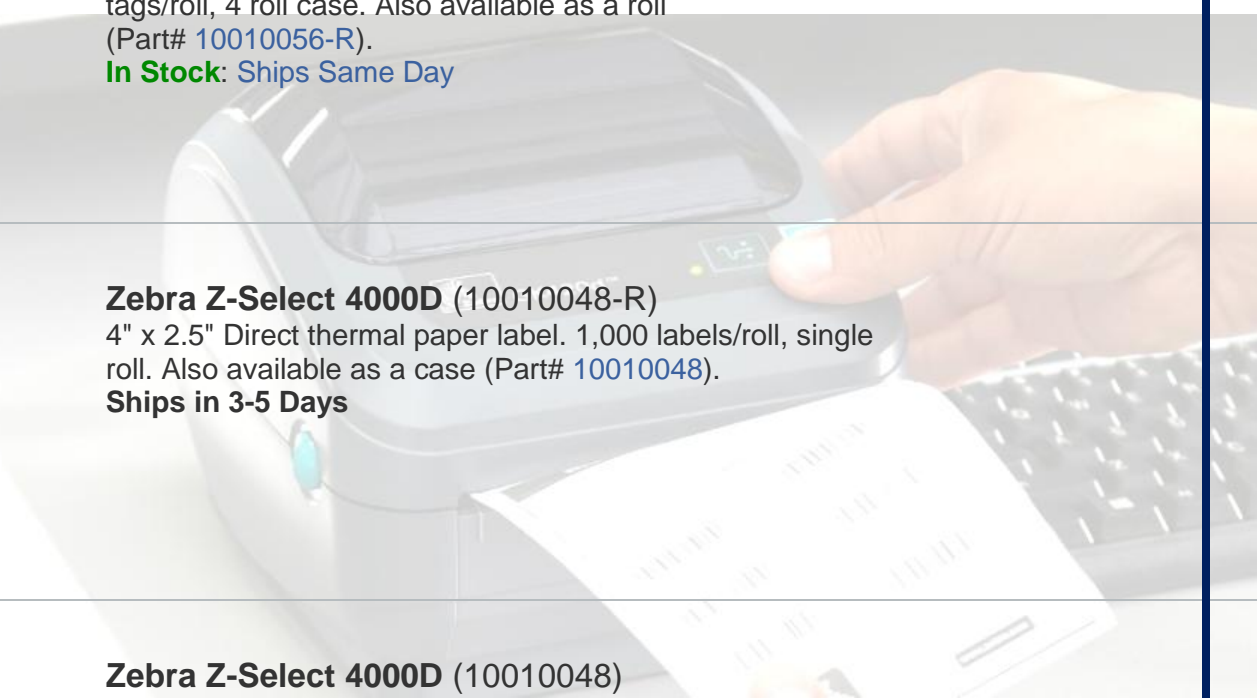

Zebra Z-Select 4000D (10010048)

4" x 2.5" Direct thermal paper label. 1,000 labels/roll, 6 roll case. Also available as a roll (Part# [10010048-R](#)).

In Stock: Ships Same Day