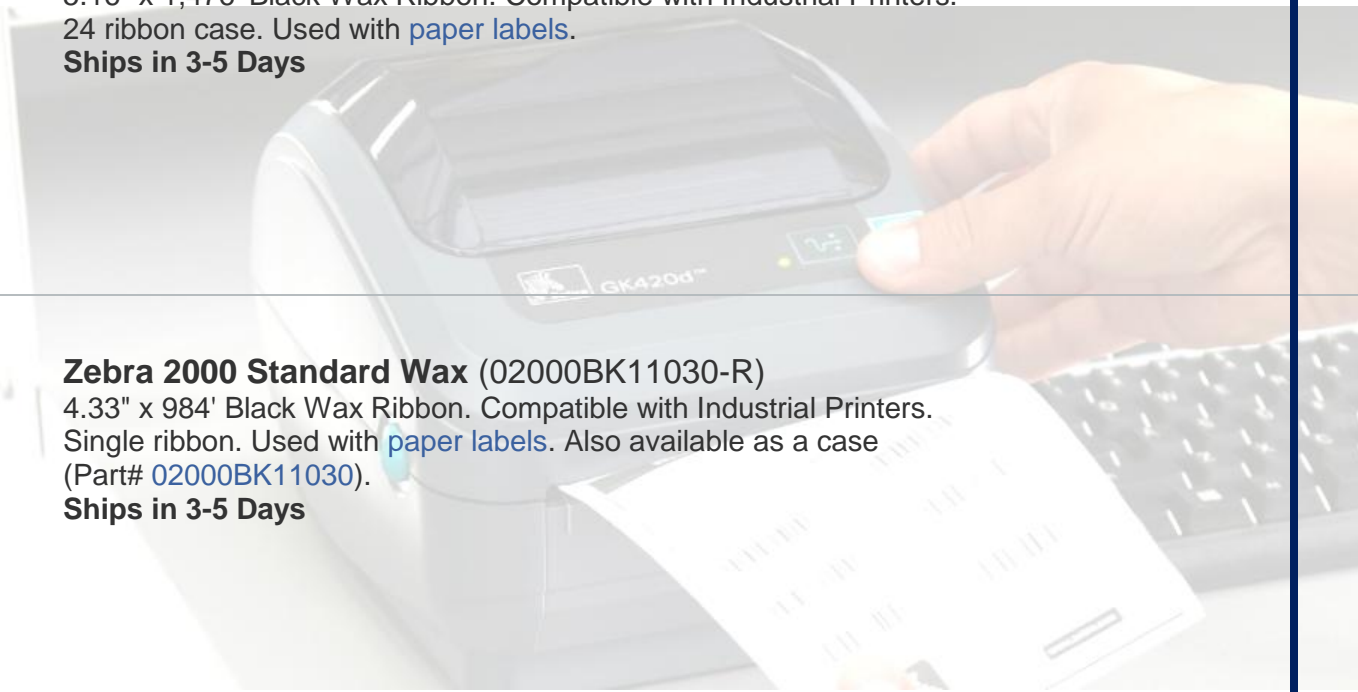

Zebra 2000 Standard Wax (02000BK08945)

3.5" x 1476' Black Wax Ribbon, Compatible with Industrial printers and Paper labels, rolls/case: 24, Core Size: 1", Available as a single roll (02000BK08945-R)

Ships in 3-5 Days