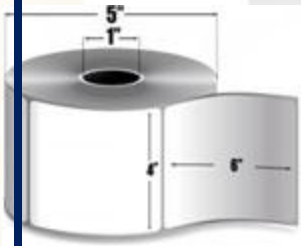

Zebra Z-Select 4000T (800274-605)

4" x 6" Thermal transfer paper label. 475 labels/roll, 12 roll case. Also available as a roll (Part# 800274-605-R).

In Stock: Ships Same Day