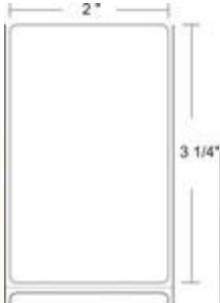

Zebra Z-Select 4000T (72974)

3.25" x 2" Thermal transfer paper label. Not perforated. 2,700 labels/roll, 6 roll case.

Ships in 3-5 Days