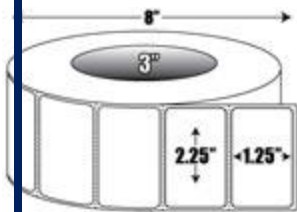

Zebra Z-Select 4000D (72276)

2.25" x 1.25" Direct thermal paper label. 1320 labels/roll.

Please call for pricing.

In Stock: Ships Same Day