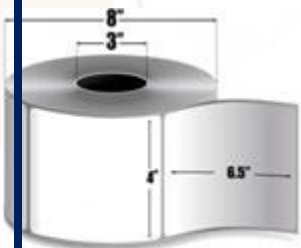

Zebra Z-Select 4000T (72296)

4" x 6.50" Thermal transfer paper label. Not perforated. 880 labels/roll, 4 roll case.

In Stock: Ships Same Day