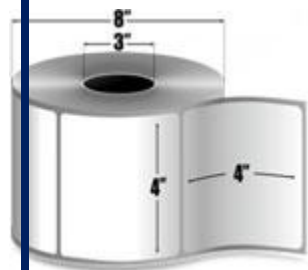

Zebra Z-Perform 2000D (10000292)

4" x 4" Direct thermal paper label. 1,500 labels/roll, 4 roll case. Also available as a roll (Part# 10000292-R).

In Stock: Ships Same Day