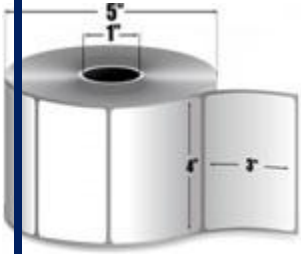

Zebra Z-Select 4000D (10015344)
4" x 3" Direct thermal paper label. 930 labels/roll, 12 roll case. Also available as a roll (Part# [10015344-R](#)).
In Stock: Ships Same Day