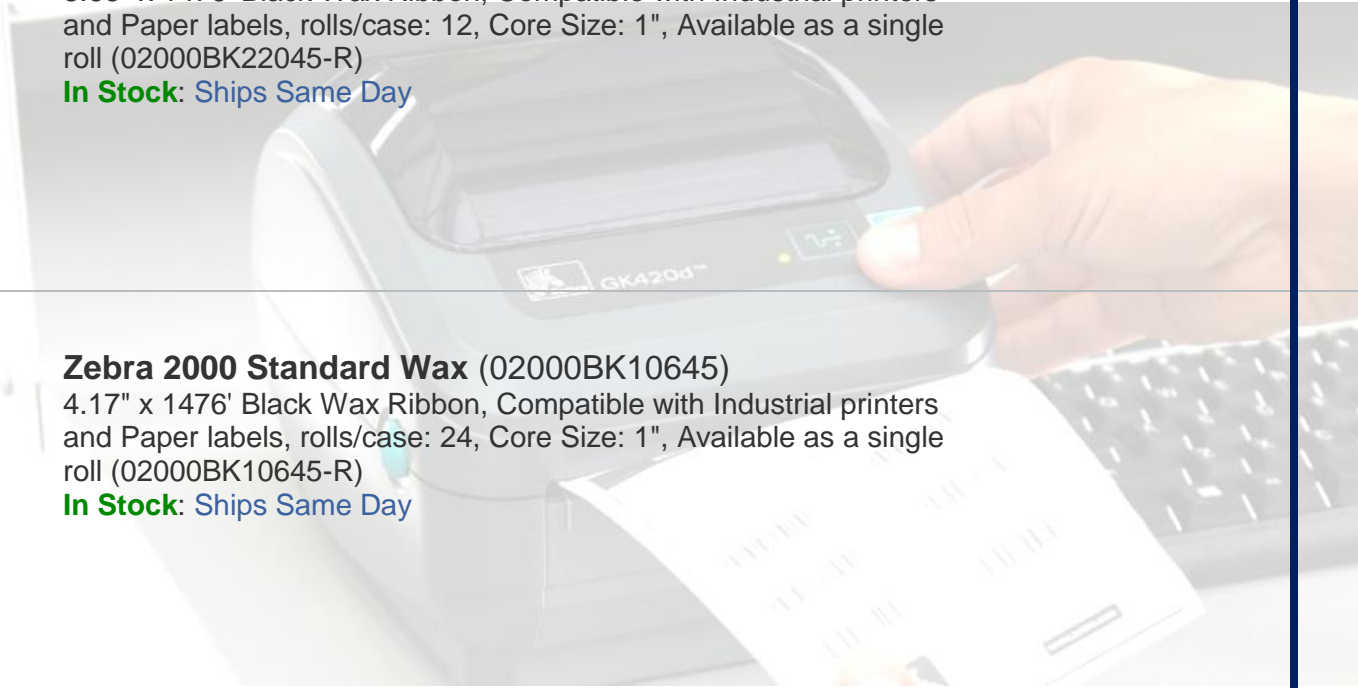

Zebra 2000 Standard Wax (02000BK08345)

3.27" x 1476' Black Wax Ribbon, Compatible with Industrial printers and Paper Labels, Rolls per Case: 24, Core Size: 1", Available as a single roll (02000BK08345-R)

In Stock: [Ships Same Day](#)