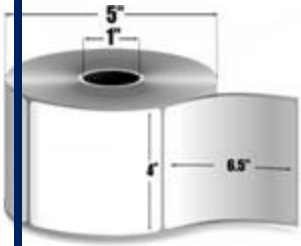

Zebra Z-Select 4000T (83257)

4" x 6.5" Thermal transfer paper label. 380 labels/roll, 4 roll case.

In Stock: Ships Same Day