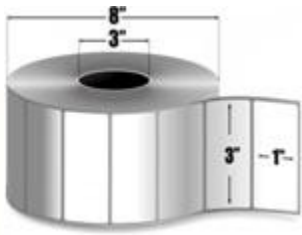

Zebra Z-Perform 1000D (10000303)

3" x 1" Direct thermal paper label. 5,500 labels/roll, 6 roll case.

In Stock: Ships Same Day