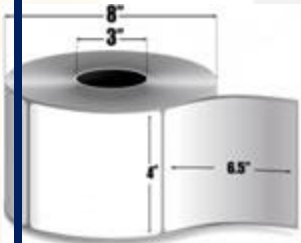

Zebra Z-Select 4000T All-Temp (72378)

4" x 6.5" Thermal transfer paper label. Not perforated. 880 labels/roll. 4 roll case.

Ships in 3-5 Days