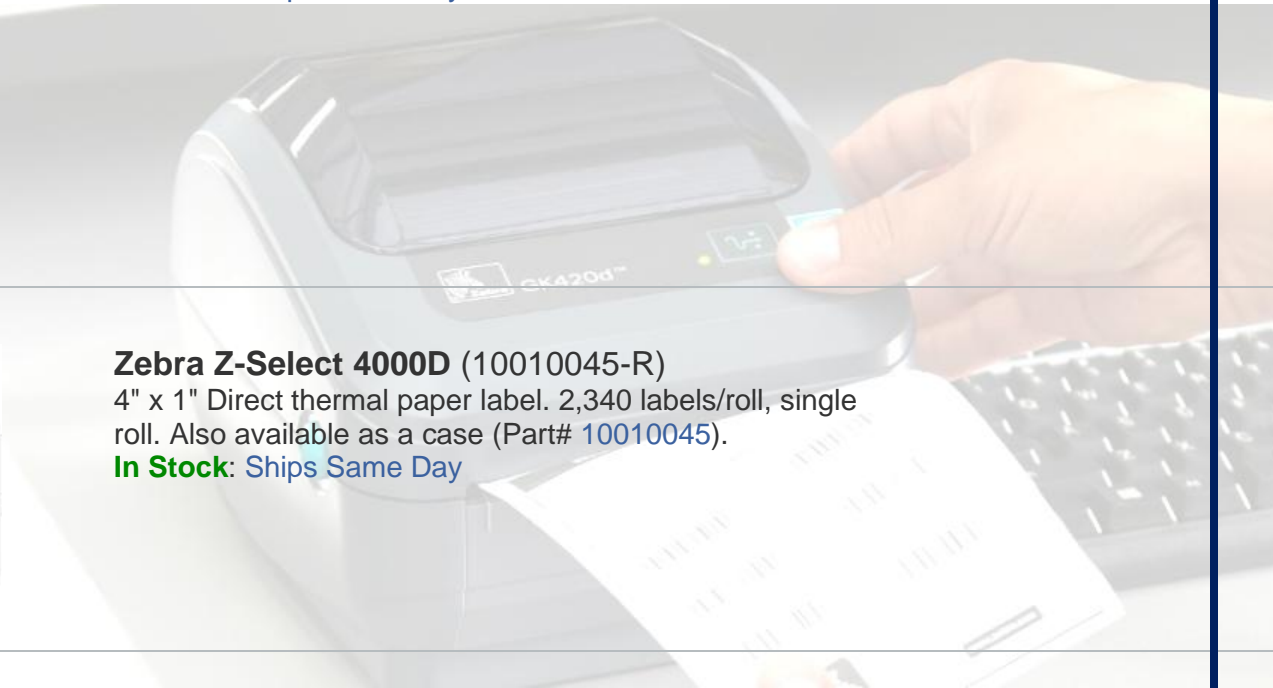

Zebra Z-Select 4000D (10010045)

4" x 1" Direct thermal [paper labels](#), Perforated, 2340 labels/roll, 6 roll case. Also available as a roll (Part# 10010045-R).

In Stock: [Ships Same Day](#)