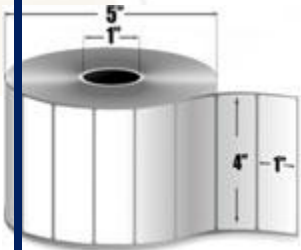

Zebra Z-Select 4000T (800274-605-R)

4" x 6" Thermal transfer paper label. 475 labels/roll, single roll. Also available as a case (Part# 800274-605).

In Stock: Ships Same Day

Zebra Z-Select 4000T (83340-R)

4" x 1" Thermal transfer paper label. 2,260 labels/roll, single roll. Also available as a case (Part# 83340).

In Stock: Ships Same Day

Zebra Z-Select 4000T (800274-605)

4" x 6" Thermal transfer paper label. 475 labels/roll, 12 roll case. Also available as a roll (Part# 800274-605-R).

In Stock: Ships Same Day

Zebra Z-Select 4000T (83340)

4" x 1" Thermal transfer paper label. 2260 labels/roll, 4 roll case. Also available as a roll (Part# 83340-R).

In Stock: Ships Same Day