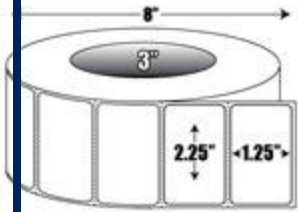

Zebra Z-Select 4000T (72283)

2.25" x 1.25" Thermal transfer paper label. Not perforated. 4,240 labels/roll, 8 roll case.

In Stock: Ships Same Day