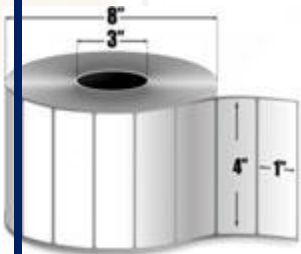

Zebra Z-Select 4000T All-Temp (72376)

4" x 6" Thermal transfer paper label. 950 labels/roll, 4 roll case.

In Stock: Ships Same Day

Zebra Z-Select 4000T (800622-125)

2.25" x 1.25" Thermal transfer paper label. 5,087 labels/roll. 4 roll case.

In Stock: Ships Same Day

Zebra Z-Select 4000T (72301)

5" x 6" Thermal transfer paper label. Not perforated. 960 labels/roll, 4 roll case.

In Stock: Ships Same Day

Zebra Z-Select 4000T (92071)

4" x 1" Thermal transfer paper label. 4,970 labels/roll, 4 roll case.

In Stock: Ships Same Day