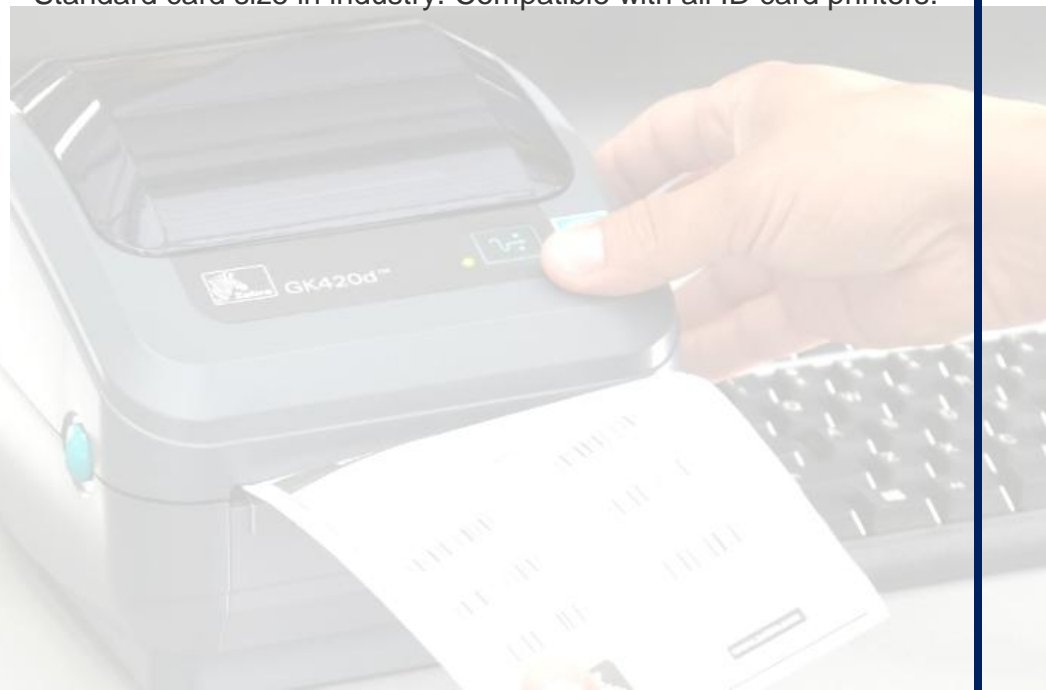

In Stock: [Ships Same Day](#)

Zebra Premier PVC Card - Blank White, CR-80/30 mil, 500 cards. Standard card size in industry. Compatible with all ID card printers.

ZEBRA – IMPRIMANTES MOBILES

AUCUN RUBAN NÉCESSAIRE