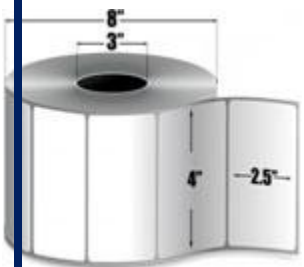

Zebra Z-Select 4000T All-Temp (72305)

2" x 5.50" Thermal transfer paper label. Not perforated.
1,050 labels/roll, 10 roll case.

In Stock: Ships Same Day

Zebra Z-Select 4000T (72292)

4" x 4" Thermal transfer paper label. Not perforated. 1,410 labels/roll, 4 roll case.

In Stock: Ships Same Day

Zebra Z-Select 4000T (73298)

4" x 6.50" Thermal transfer paper label. 840 labels/roll. 4 roll case.

In Stock: Ships Same Day

Zebra Z-Select 4000T (72290)

4" x 2.50" Thermal transfer paper label. Not perforated.
2,220 labels/roll, 4 roll case.

In Stock: Ships Same Day