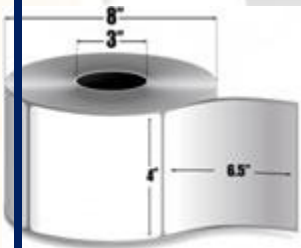

Zebra Z-Perform 2000D (10000289)

4" x 6.5" Direct thermal paper label. 900 labels/roll, 4 roll case.

In Stock: Ships Same Day