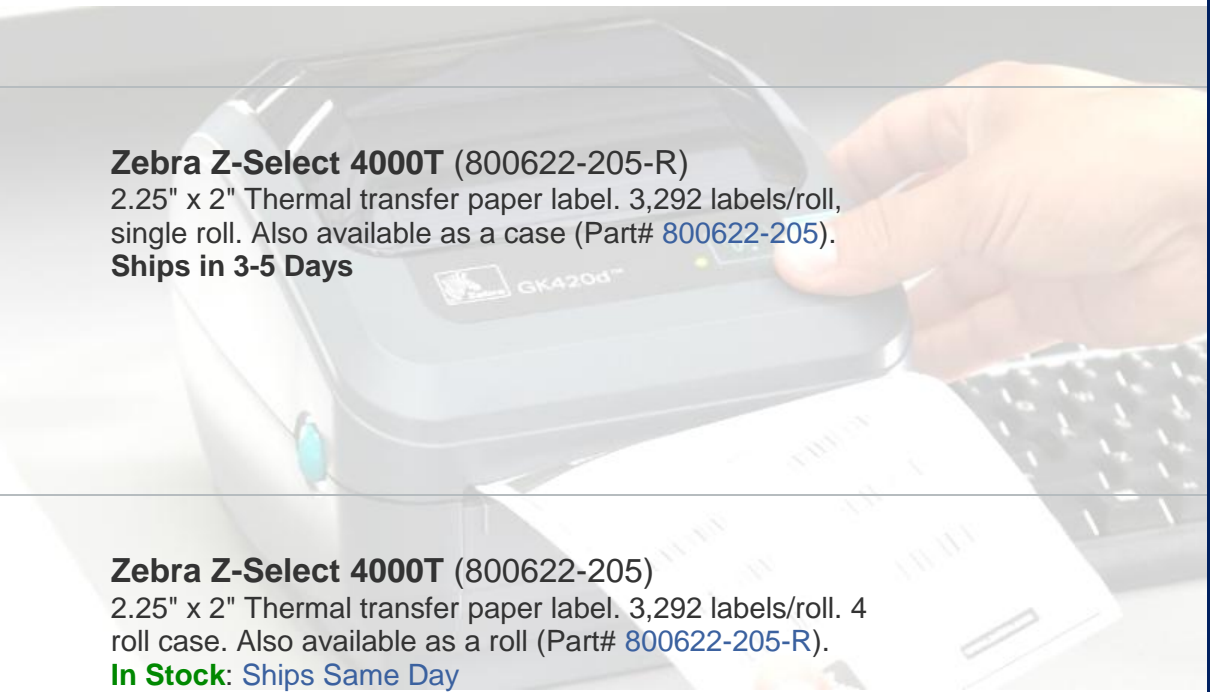

Zebra Z-Select 4000T (800622-205)

2.25" x 2" Thermal transfer paper label. 3,292 labels/roll. 4 roll case. Also available as a roll (Part# [800622-205-R](#)).

In Stock: Ships Same Day