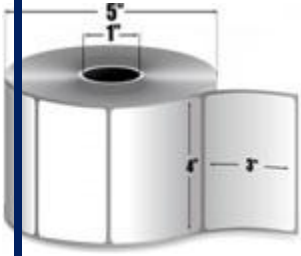

Zebra Z-Select 4000T (83262)

4" x 3" Thermal transfer paper label. Not perforated. 810 labels/roll, 4 roll case.

In Stock: Ships Same Day