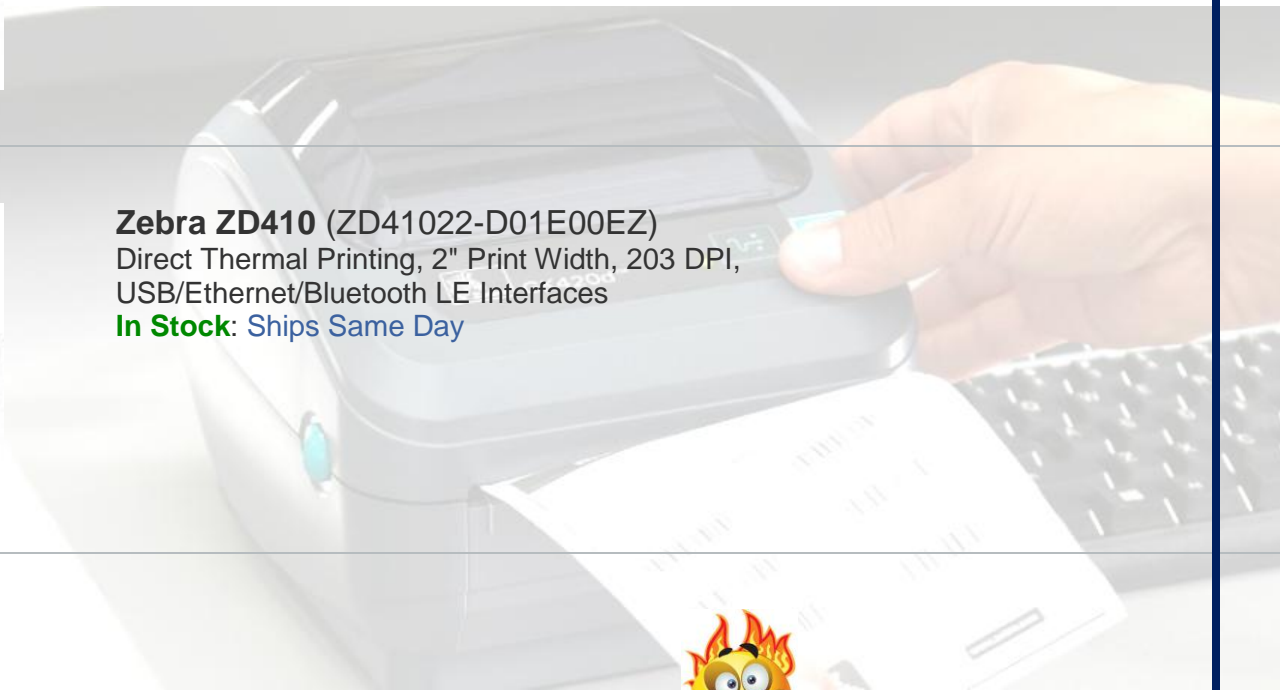

Zebra ZD410 (ZD41022-D01W01EZ)
Direct thermal Printing, 2" Print width, 203 dpi, USB/Wi-Fi
(802.11a/c)/Bluetooth 4.0 Interfaces
In Stock: Ships Same Day