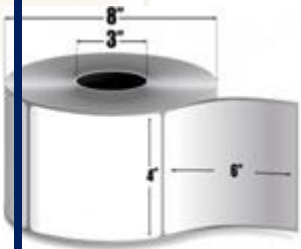

Zebra Z-Select 4000D (72345)

4" x 6" Direct thermal paper label. Not perforated. 950 labels/roll, single roll.

In Stock: Ships Same Day