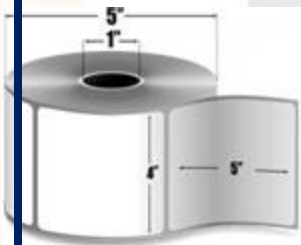

Zebra Z-Select 4000T (10009531)

4" x 5" Thermal transfer paper label. 570 labels/roll, 6 roll case. Also available as a roll (Part# 10009531-R)

In Stock: Ships Same Day