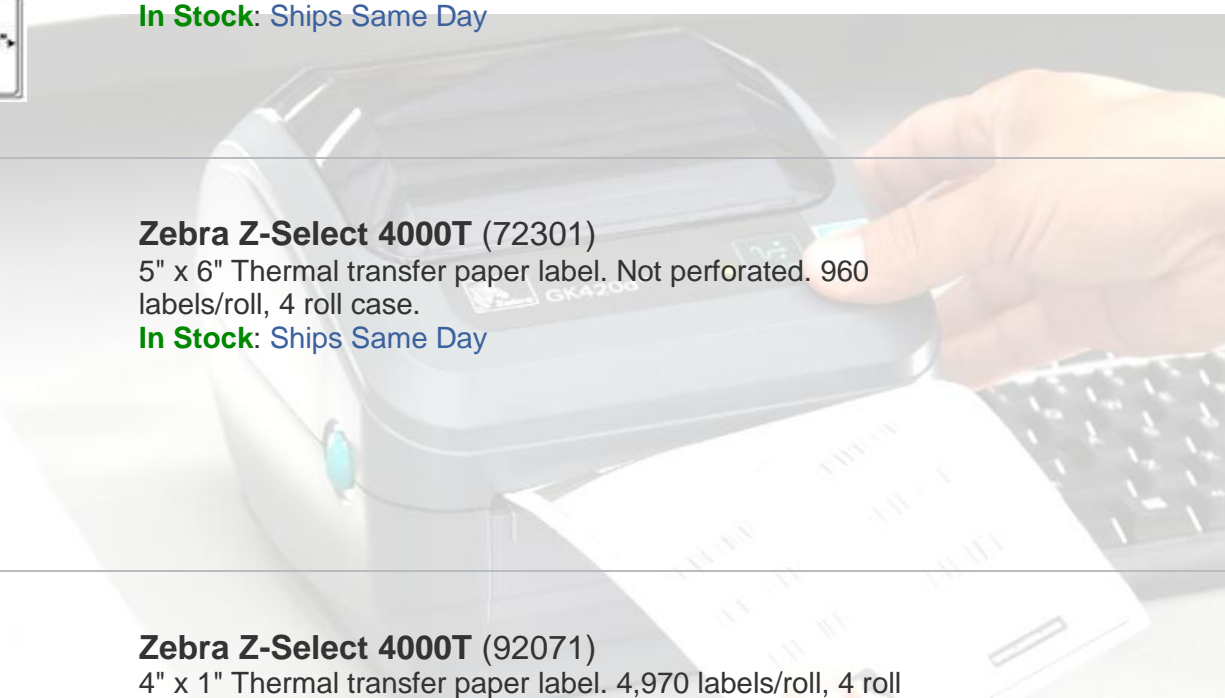

Zebra Z-Select 4000T (92071)

4" x 1" Thermal transfer paper label. 4,970 labels/roll, 4 roll case.

In Stock: Ships Same Day