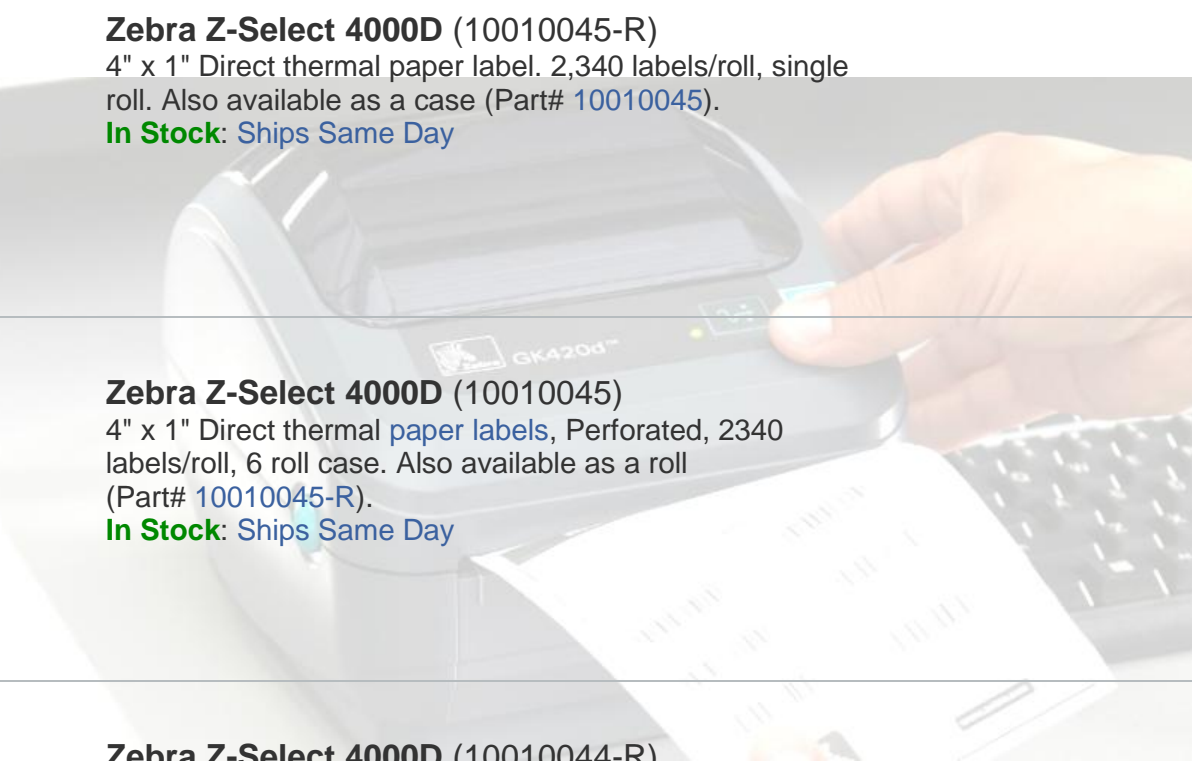

Zebra Z-Select 4000D (10010044-R)

3" x 2" Direct thermal paper labels, 1240 labels/roll, single roll. Also available as a case (Part# 10010044).

In Stock: Ships Same Day