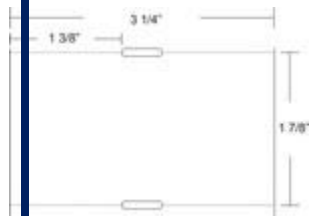

In Stock: Ships Same Day

Zebra Z-Select 4000D (10015349)

4" x 1.25" Direct thermal paper label. 2,100 labels/roll, 12 roll case.

In Stock: Ships Same Day

Zebra Z-Select 4000D 7.5 mil Tag (10010055)
3.25" x 1.875" Direct thermal paper 7.5mil tag. Sensing Notch. 1,170 tags/roll, 6 roll case.
In Stock: Ships Same Day