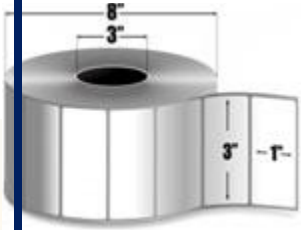

Zebra Z-Perform 2000D (10000296)

3" x 1" Direct thermal paper label. 5,500 labels/roll, 6 roll case.

In Stock: Ships Same Day