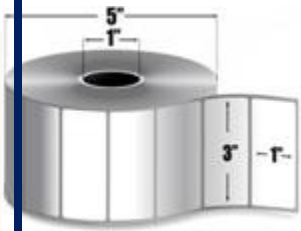

Zebra Z-Select 4000T (10009528-R)

3" x 1" Thermal transfer paper label. 2,580 labels/roll, single roll. Also available as a case (Part# [10009528](#)).

In Stock: Ships Same Day