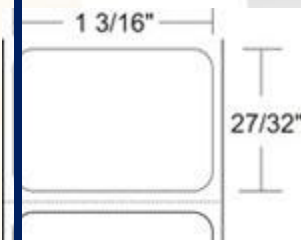

Zebra Z-Select 4000D (10010037)

1.2" x 0.85" Direct thermal paper label. 1" core, 5" outer diameter. 2,710 labels/roll, 6 roll case. Also available as a roll (Part# 10010037-R).

In Stock: Ships Same Day