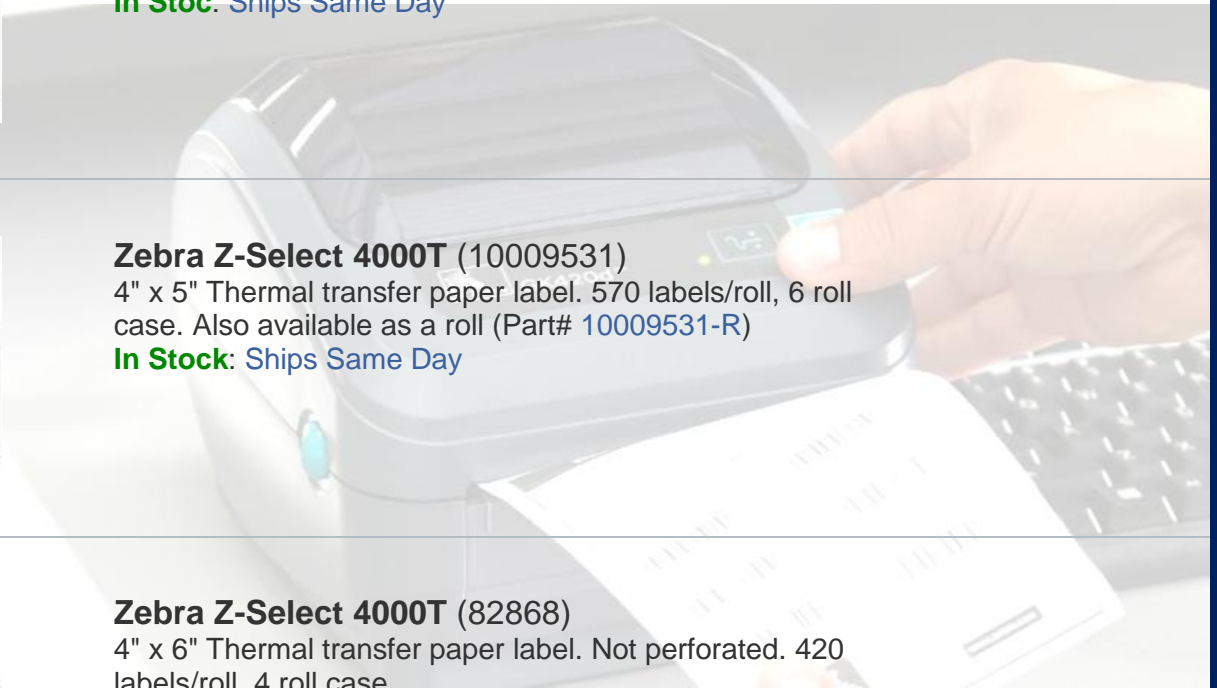

Zebra Z-Select 4000T (82868)

4" x 6" Thermal transfer paper label. Not perforated. 420 labels/roll. 4 roll case.

In Stock: Ships Same Day