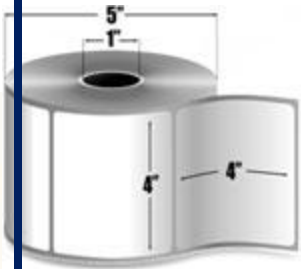

Zebra Z-Select 4000T (800274-405)

4" x 4" Thermal transfer paper label. 700 labels/roll. 12 roll case.

In Stock: Ships Same Day