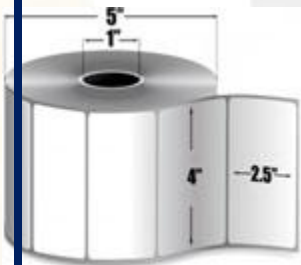

Zebra Z-Select 4000D (10010048-R)

4" x 2.5" Direct thermal paper label. 1,000 labels/roll, single roll. Also available as a case (Part# [10010048](#)).

Ships in 3-5 Days