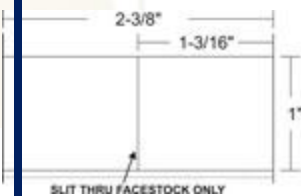

Zebra Z-Select 4000D (10010050-R)

2.38" x 1" Direct thermal paper label. Center Vertical Slit. 2,340 labels/roll, single roll. Also available as a case (Part# 10010050).

In Stock: Ships Same Day