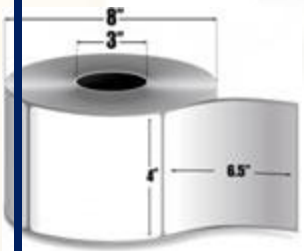

Zebra Z-Select 4000T (73298)

4" x 6.50" Thermal transfer paper label. 840 labels/roll. 4 roll case.

In Stock: Ships Same Day