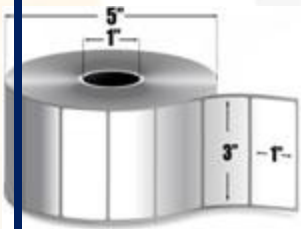

Zebra Z-Select 4000T (10009528)

3" x 1" Thermal transfer paper label. 2,580 labels/roll. 6 roll case. Also available as a roll (Part# [10009528-R](#)).

In Stock: Ships Same Day