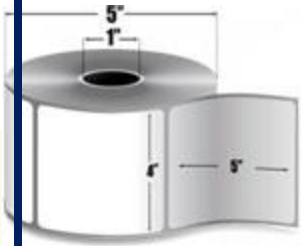

Zebra Z-Select 4000T (10009531-R)

4" x 5" Thermal transfer paper label. 570 labels/roll, single roll. Also available as a case (Part# 10009531).

In Stock: Ships Same Day