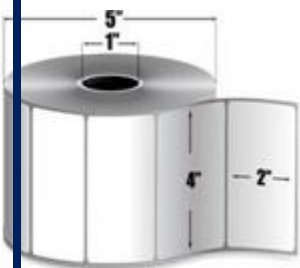

Zebra Z-Select 4000D (10010047-R)
4" x 2" Direct thermal paper label. 1,240 labels/roll, single roll. Also available as a case (Part# [10010047](#)).
In Stock: Ships Same Day