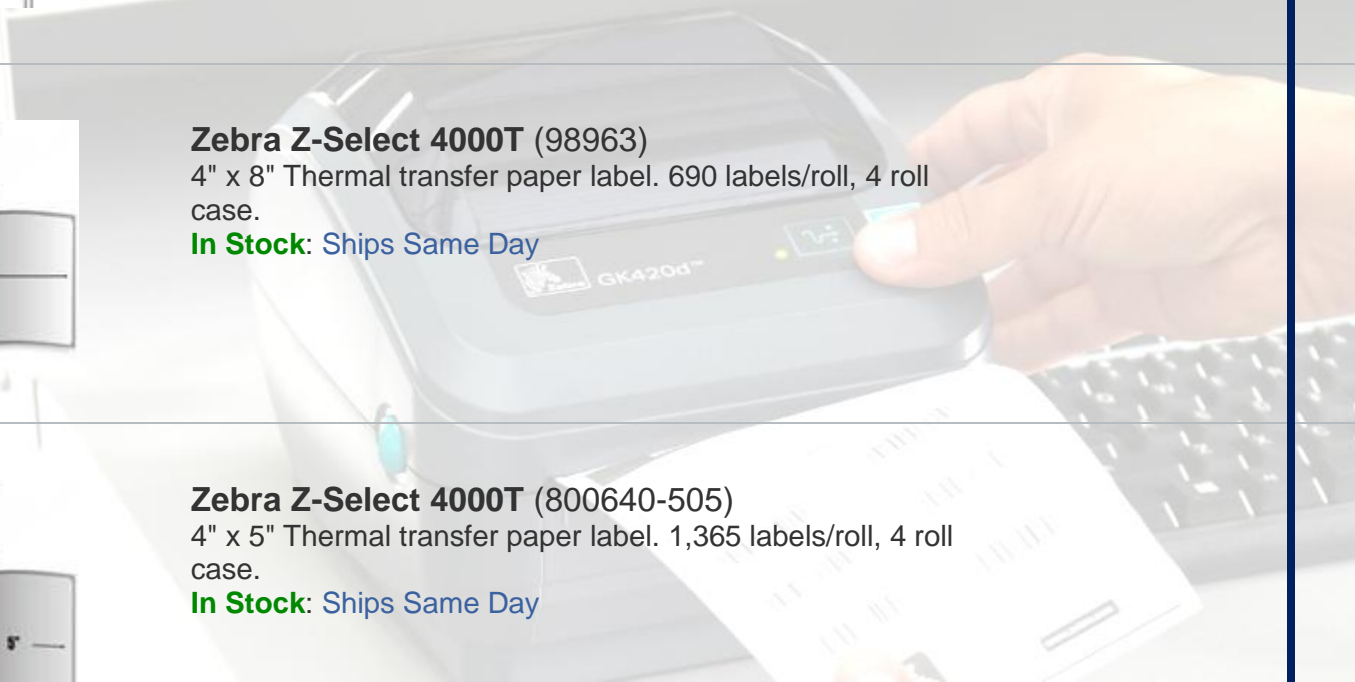

Zebra Z-Select 4000T (800640-505)

4" x 5" Thermal transfer paper label. 1,365 labels/roll, 4 roll case.

In Stock: Ships Same Day