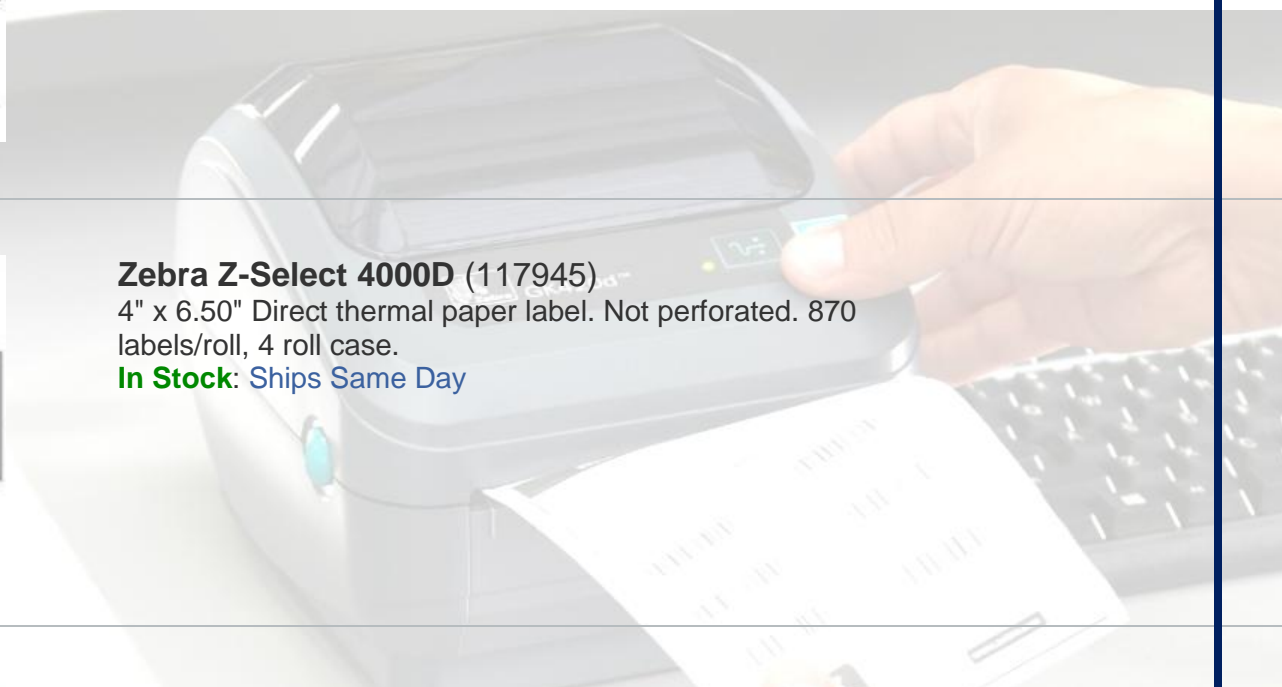

Zebra Z-Select 4000D (88686)

1.50" x 1" Direct thermal paper label. Not perforated. 5,120 labels/roll, 14 roll case.

In Stock: Ships Same Day