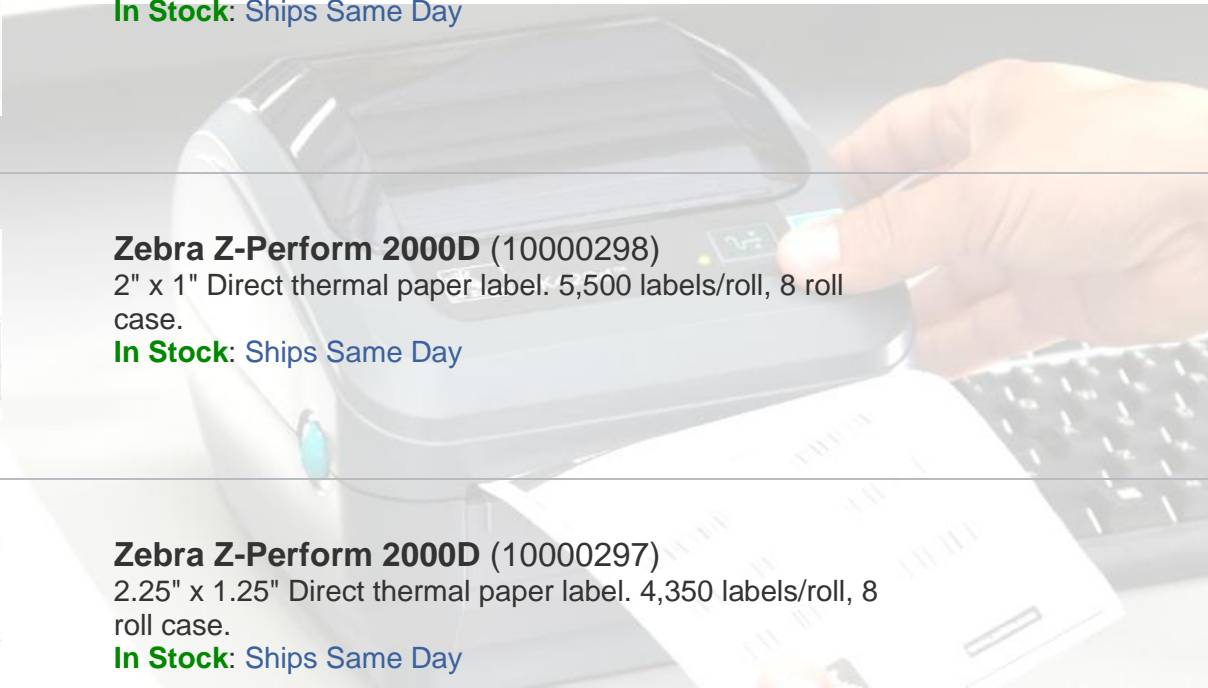

Zebra Z-Perform 2000D (10000293)

4" x 3" Direct thermal paper label. 2,000 labels/roll. 4 roll case.

In Stock: Ships Same Day

Zebra Z-Perform 2000D (10000296)

3" x 1" Direct thermal paper label. 5,500 labels/roll, 6 roll case.

In Stock: Ships Same Day

Zebra Z-Perform 2000D (10000298)

2" x 1" Direct thermal paper label. 5,500 labels/roll, 8 roll case.

In Stock: Ships Same Day

Zebra Z-Perform 2000D (10000297)

2.25" x 1.25" Direct thermal paper label. 4,350 labels/roll, 8 roll case.

In Stock: Ships Same Day

Zebra Z-Perform 2000D (10000294)

4" x 2.50" Direct thermal paper label. 2,280 labels/roll, 4 roll case.

In Stock: Ships Same Day