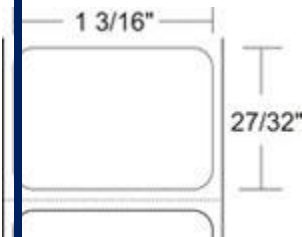

Zebra Z-Select 4000T (10009522)
1.188" x 0.84" Thermal transfer paper label. 3,000 labels/roll, 6 roll case.

In Stock: Ships Same Day