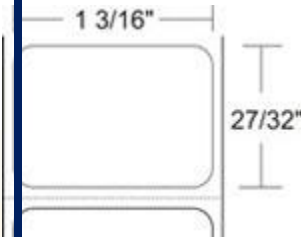

In Stock: Ships Same Day

Zebra Z-Select 4000D (10010049)

4" x 6" Direct thermal paper label. Not perforated. 475 labels/roll, 6 roll case.

In Stock: Ships Same Day

Zebra Z-Select 4000D (10010037-R)

1.2" x 0.85" Direct thermal paper label. 2,710 labels/roll, single roll. Also available as a case (Part# 10010037).