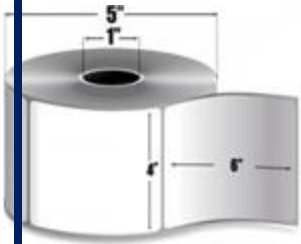

Zebra Z-Select 4000D (10010049)

4" x 6" Direct thermal paper label. Not perforated. 475 labels/roll, 6 roll case.

In Stock: Ships Same Day