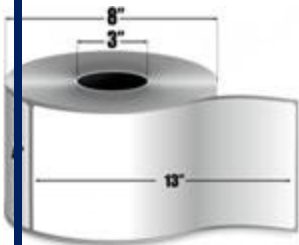

Zebra Z-Select 4000T (72297)

4" x 13" Thermal transfer paper label. Not perforated. 440 labels/roll, 4 roll case.

In Stock: Ships Same Day