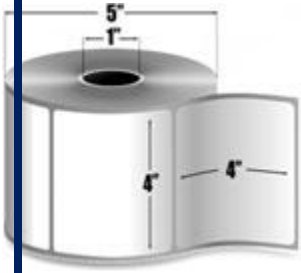

Zebra Z-Select 4000D (10015345)

4" x 4" Direct thermal paper label. 700 labels/roll, 12 roll case.

In Stock: Ships Same Day