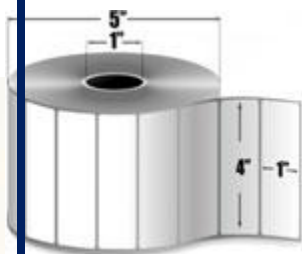

Zebra Z-Select 4000D (10010045-R)

4" x 1" Direct thermal paper label. 2,340 labels/roll, single roll. Also available as a case (Part# 10010045).

In Stock: Ships Same Day