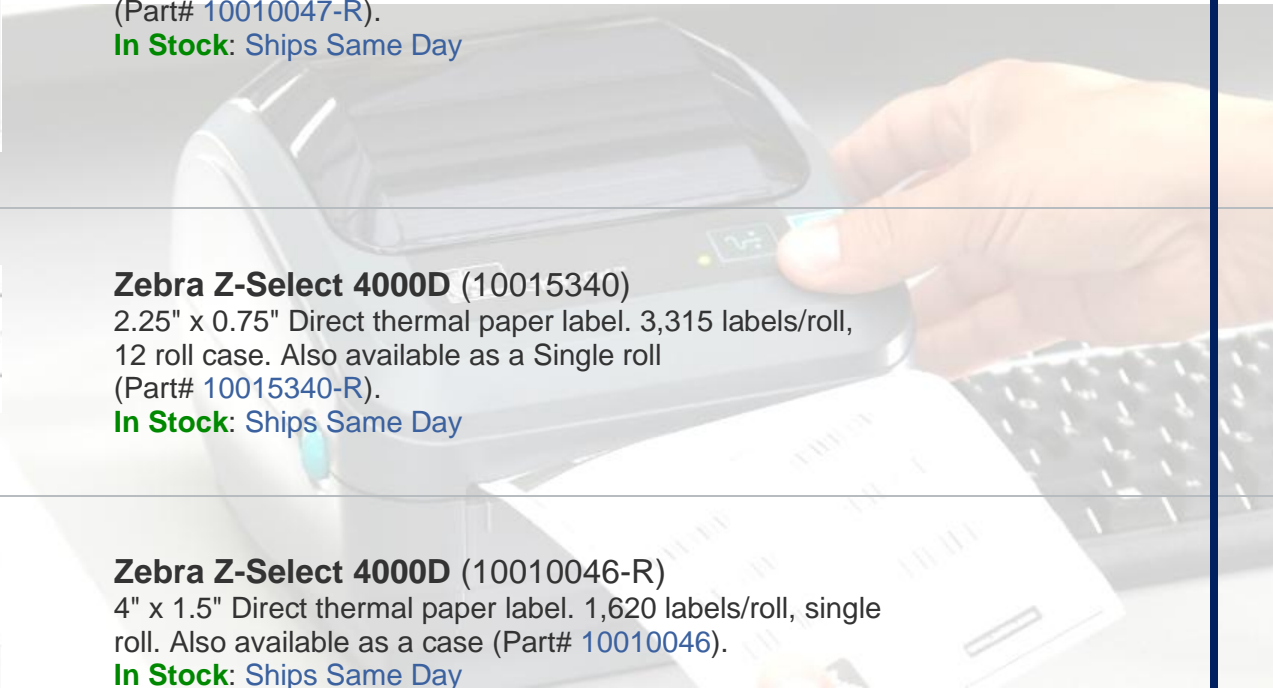

Zebra Z-Select 4000D (10010046-R)
4" x 1.5" Direct thermal paper label. 1,620 labels/roll, single roll. Also available as a case (Part# [10010046](#)).
In Stock: Ships Same Day