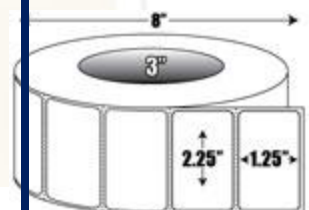

Zebra Z-Select 4000D (10002635)

2.25" x 1.25" Direct thermal paper label. 3,770 labels/roll, 8 roll case.

In Stock: Ships Same Day