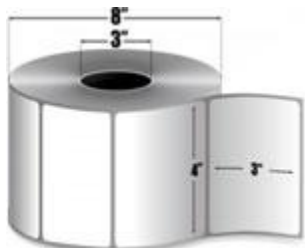

Zebra Z-Perform 1000D (10000302)

4" x 3" Direct thermal paper label. 2,000 labels/roll, 4 roll case.

In Stock: Ships Same Day