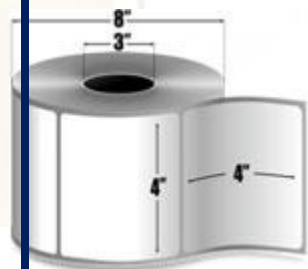

Zebra Z-Perform 2000D (10000292-R)

4" x 4" Direct thermal paper label. 1,500 labels/roll, single roll. Also available as a case (Part# 10000292).

Ships in 3-5 Days