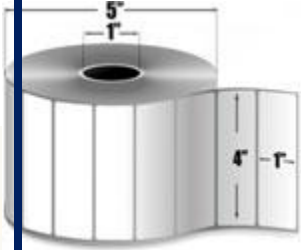

Zebra Z-Select 4000T (83340-R)

4" x 1" Thermal transfer paper label. 2,260 labels/roll, single roll. Also available as a case (Part# 83340).

In Stock: Ships Same Day