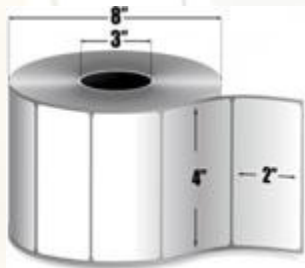

Zebra Z-Perform 1000D (10003051)

4" x 2" Direct thermal paper label. 2760 labels/roll, 4 roll case.

In Stock: Ships Same Day