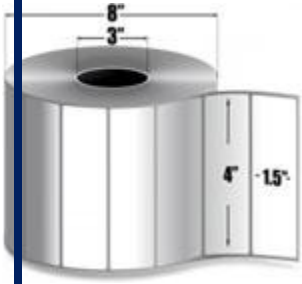

Zebra Z-Select 4000T (800640-155)

4" x 1.5" Thermal transfer paper label. 4,225 labels/roll. 4 roll case.

In Stock: Ships Same Day