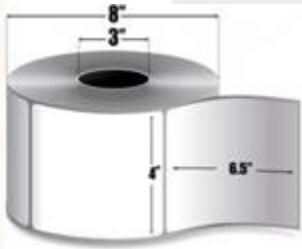

Zebra Z-Perform 1000D (10015366)

4" x 6" Direct thermal paper label. Fanfolded. 2,000 labels/stack, 2 stacks/case.

In Stock: Ships Same Day

Zebra Z-Perform 1000D (10000303)

3" x 1" Direct thermal paper label. 5,500 labels/roll, 6 roll case.

In Stock: Ships Same Day

Zebra Z-Perform 1000D (10000300)

4" x 6.5" Direct thermal paper label. 900 labels/roll, 4 roll case.

In Stock: Ships Same Day