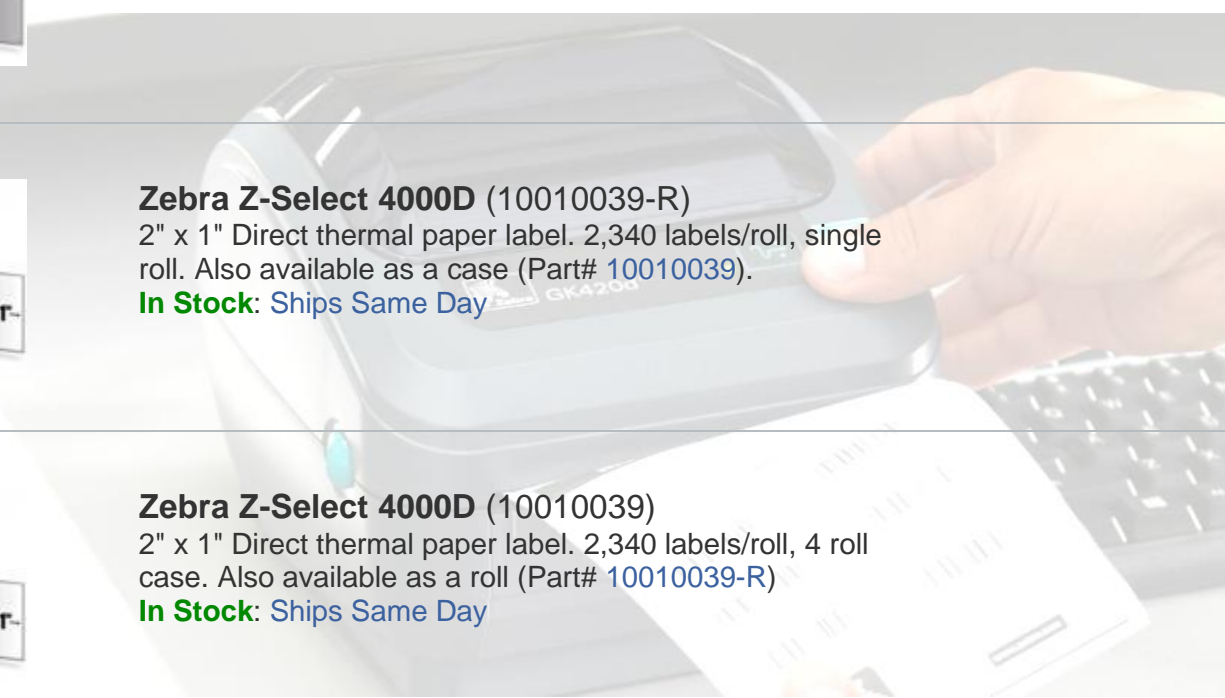

Zebra Z-Select 4000D (10015343-R)
2.25" x 4" Direct thermal paper label. 700 labels/roll, single roll. Also available as a case (Part# [10015343](#)).
In Stock: [Ships Same Day](#)