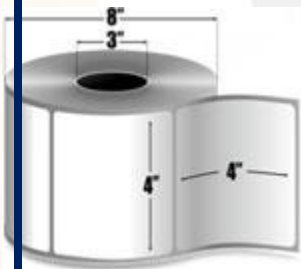

Zebra Z-Select 4000T (800640-405)

4" x 4" Thermal transfer paper label. 1,696 labels/roll, 4 roll case.

In Stock: Ships Same Day