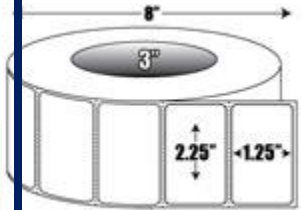

In Stock: Ships Same Day

Zebra Z-Select 4000T All-Temp (72376)

4" x 6" Thermal transfer paper label. 950 labels/roll, 4 roll case.

In Stock: Ships Same Day

Zebra Z-Select 4000T (800622-125)

2.25" x 1.25" Thermal transfer paper label. 5,087 labels/roll. 4 roll case.