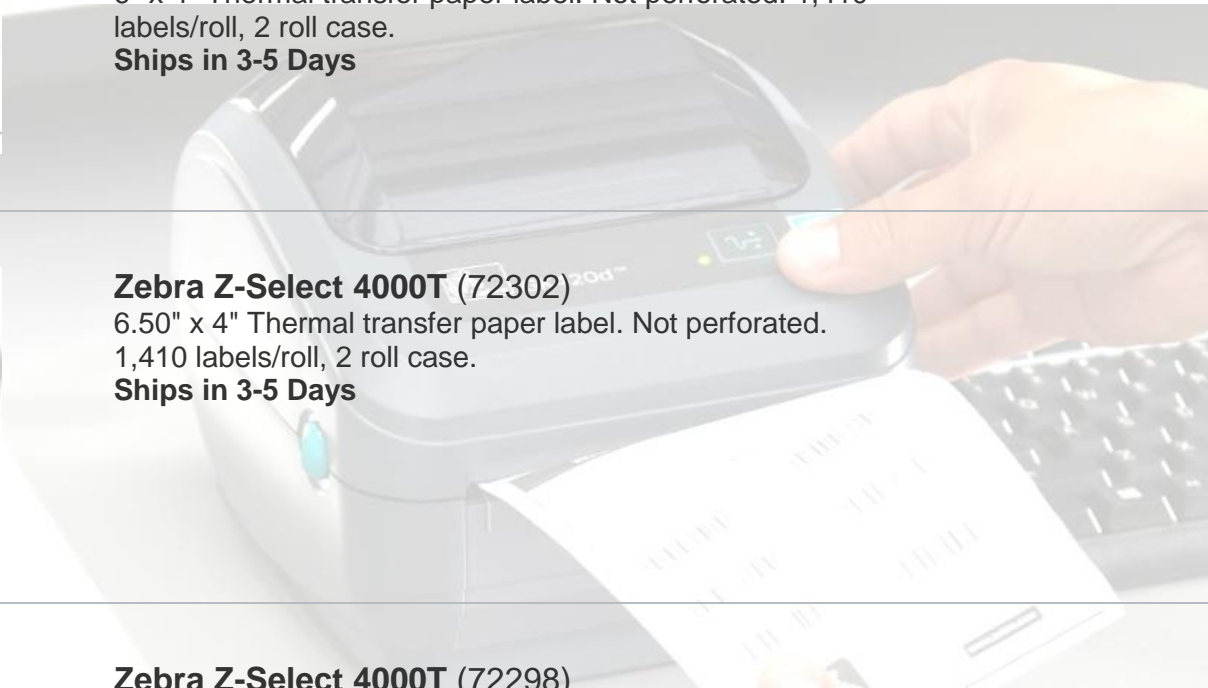

Zebra Z-Select 4000T (72298)

5" x 2.50" Thermal transfer paper label. Not perforated.
2,220 labels/roll, 4 roll case.

Ships in 3-5 Days