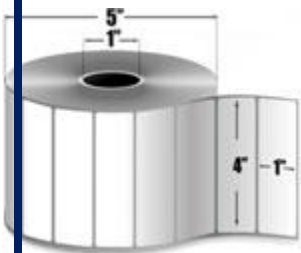

Zebra Z-Select 4000D (10010044)

3" x 2" Direct thermal [paper labels](#), 1240 labels/roll, 6 roll case. Also available as a Single roll (Part# 10010044-R).

In Stock: [Ships Same Day](#)

Zebra Z-Select 4000D (10010042-R)

2.25" x 3" Direct thermal paper label. 840 labels/roll, single roll. Also available as a case (Part# 10010042).

In Stock: [Ships Same Day](#)

Zebra Z-Select 4000D (10010045-R)

4" x 1" Direct thermal paper label. 2,340 labels/roll, single roll. Also available as a case (Part# 10010045).

In Stock: [Ships Same Day](#)

Zebra Z-Select 4000D (10010045)

4" x 1" Direct thermal [paper labels](#), Perforated, 2340 labels/roll, 6 roll case. Also available as a roll (Part# 10010045-R).

In Stock: [Ships Same Day](#)