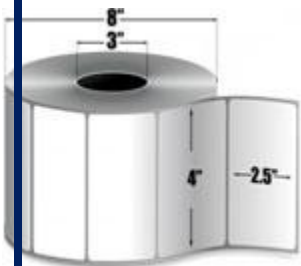

Zebra Z-Perform 2000D (10000294)

4" x 2.50" Direct thermal paper label. 2,280 labels/roll, 4 roll case.

In Stock: Ships Same Day