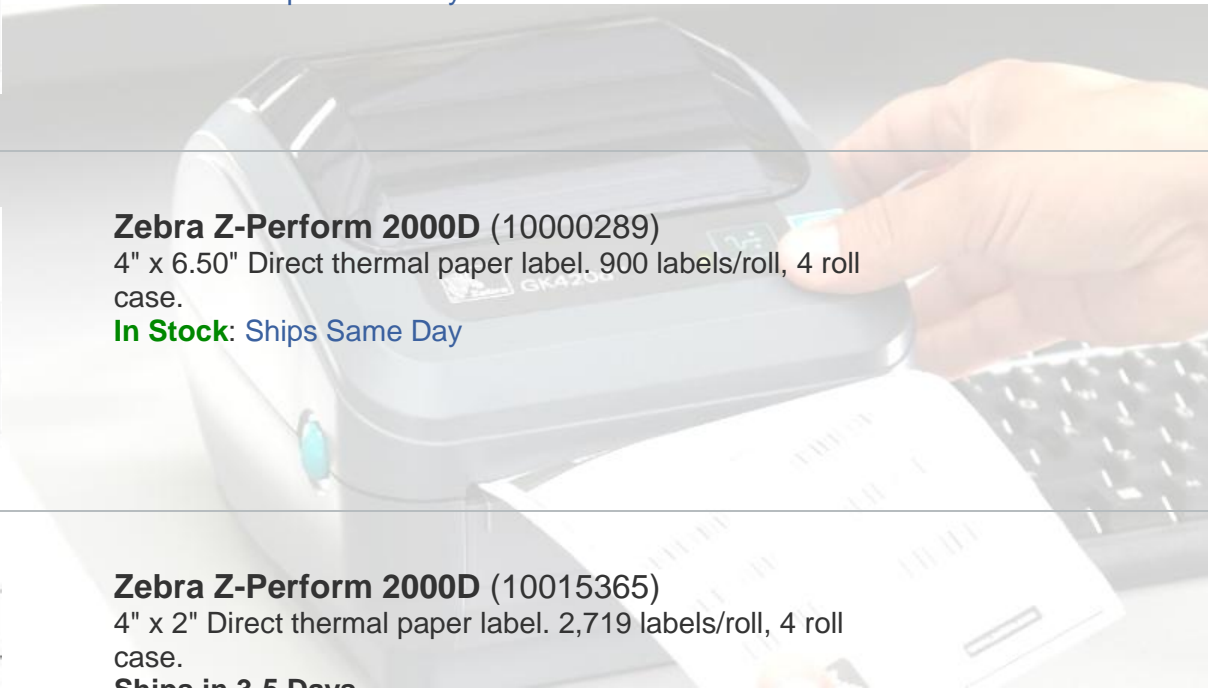

Zebra Z-Perform 2000D (10015365)

4" x 2" Direct thermal paper label. 2,719 labels/roll, 4 roll case.

Ships in 3-5 Days