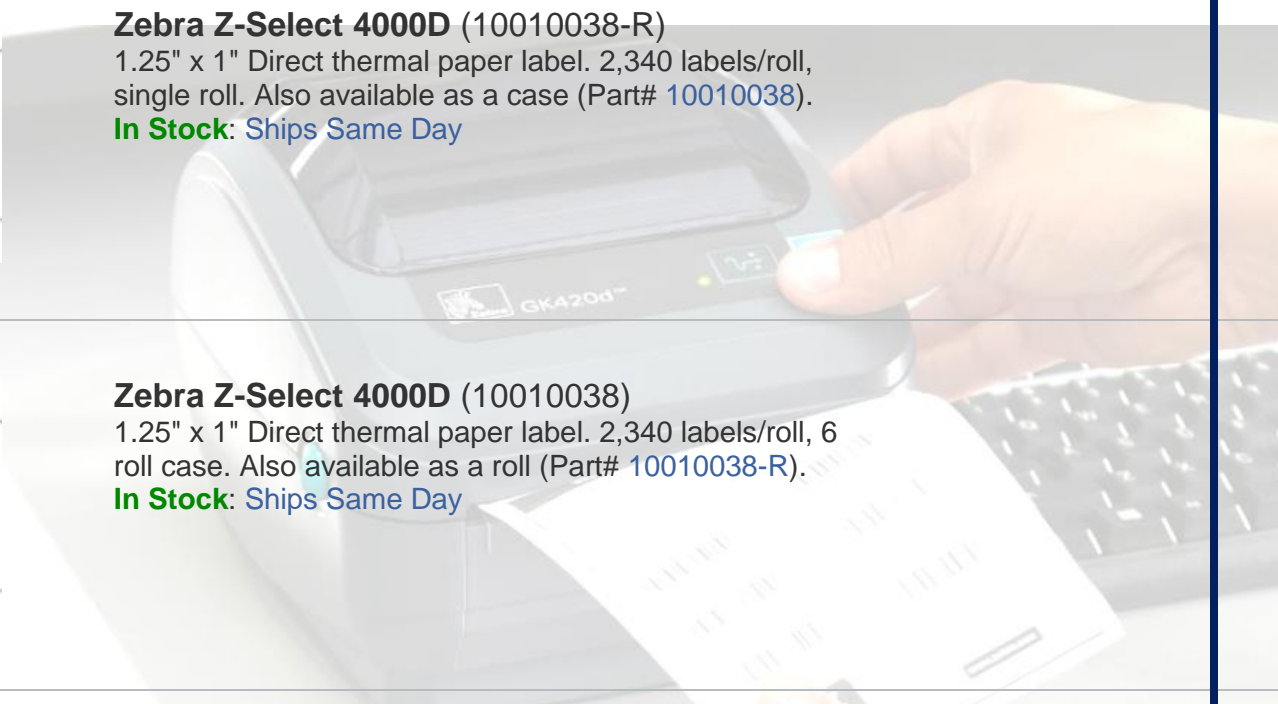

Zebra Z-Select 4000D (10015342)

2.25" x 2" Direct thermal paper label. 1,370 labels/roll, 12 roll case.

In Stock: Ships Same Day