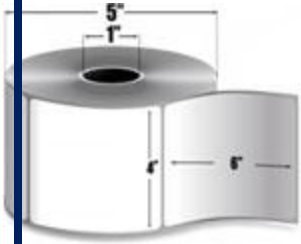

Zebra Z-Select 4000D (10015347-R)
4" x 6" Direct thermal paper label. 475 labels/roll, single roll. Also available as a case (Part# [10015347](#)).
In Stock: [Ships Same Day](#)