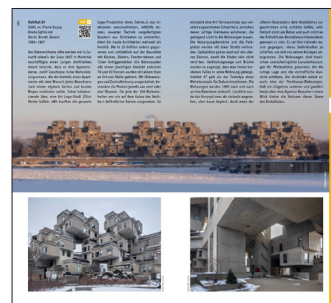

Verlag / Publisher:

DOM publishers
Caroline-von-Humboldt-Weg 20
10117 Berlin, Germany
T +49. 30. 20 69 69 30
F +49. 30. 20 69 69 32
E-Mail: info@dom-publishers.com
www.dom-publishers.com

Pressekontakt / Public Relations:

gisela graf communications
Schillerstraße 20
79102 Freiburg, Germany
T +49. 761. 791 99 09
F +49. 761. 791 99 08
E-Mail: contact@gisela-graf.com
www.gisela-graf.com

9 783869 228723