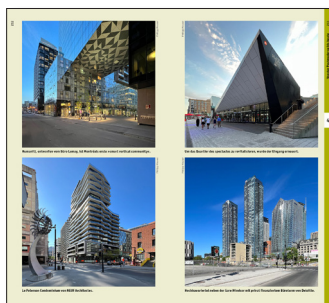

Verlag / Publisher:

DOM publishers
Caroline-von-Humboldt-Weg 20
10117 Berlin, Germany
T +49. 30. 20 69 69 30
F +49. 30. 20 69 69 32
E-Mail: info@dom-publishers.com
www.dom-publishers.com

Pressekontakt / Public Relations:

gisela graf communications
Schillerstraße 20
79102 Freiburg, Germany
T +49. 761. 791 99 09
F +49. 761. 791 99 08
E-Mail: contact@gisela-graf.com
www.gisela-graf.com

9 783869 228723