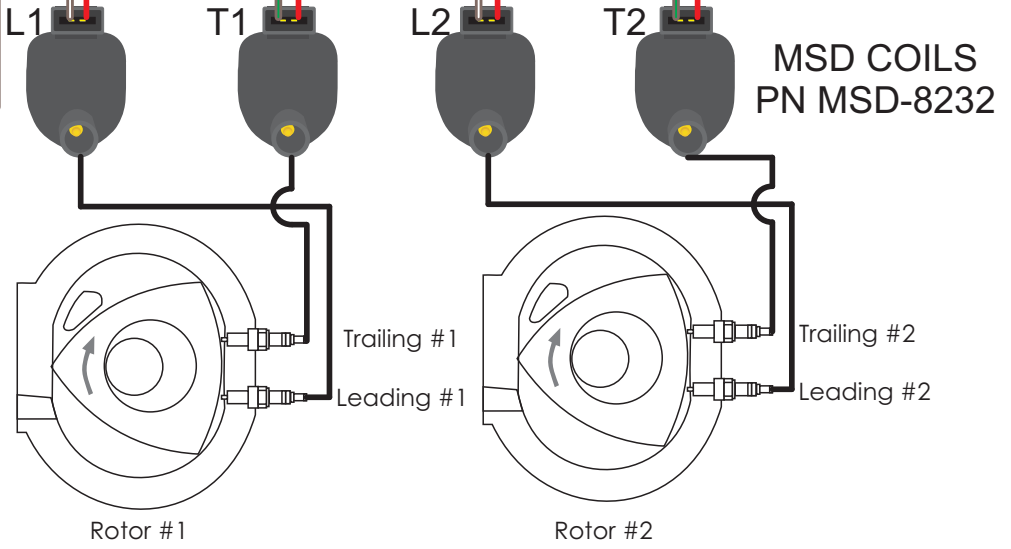

MSD DIS-2
Heavy Red, Heavy Black
and Red wires:
CONNECT ACCORDING
TO DIS-2 MANUAL

BAT
 COILS 12V:
 comes from MSD
 Brown/Orange wire

Do not connect the shield from the 2 core shielded cable

MSD COILS
PN MSD-8232