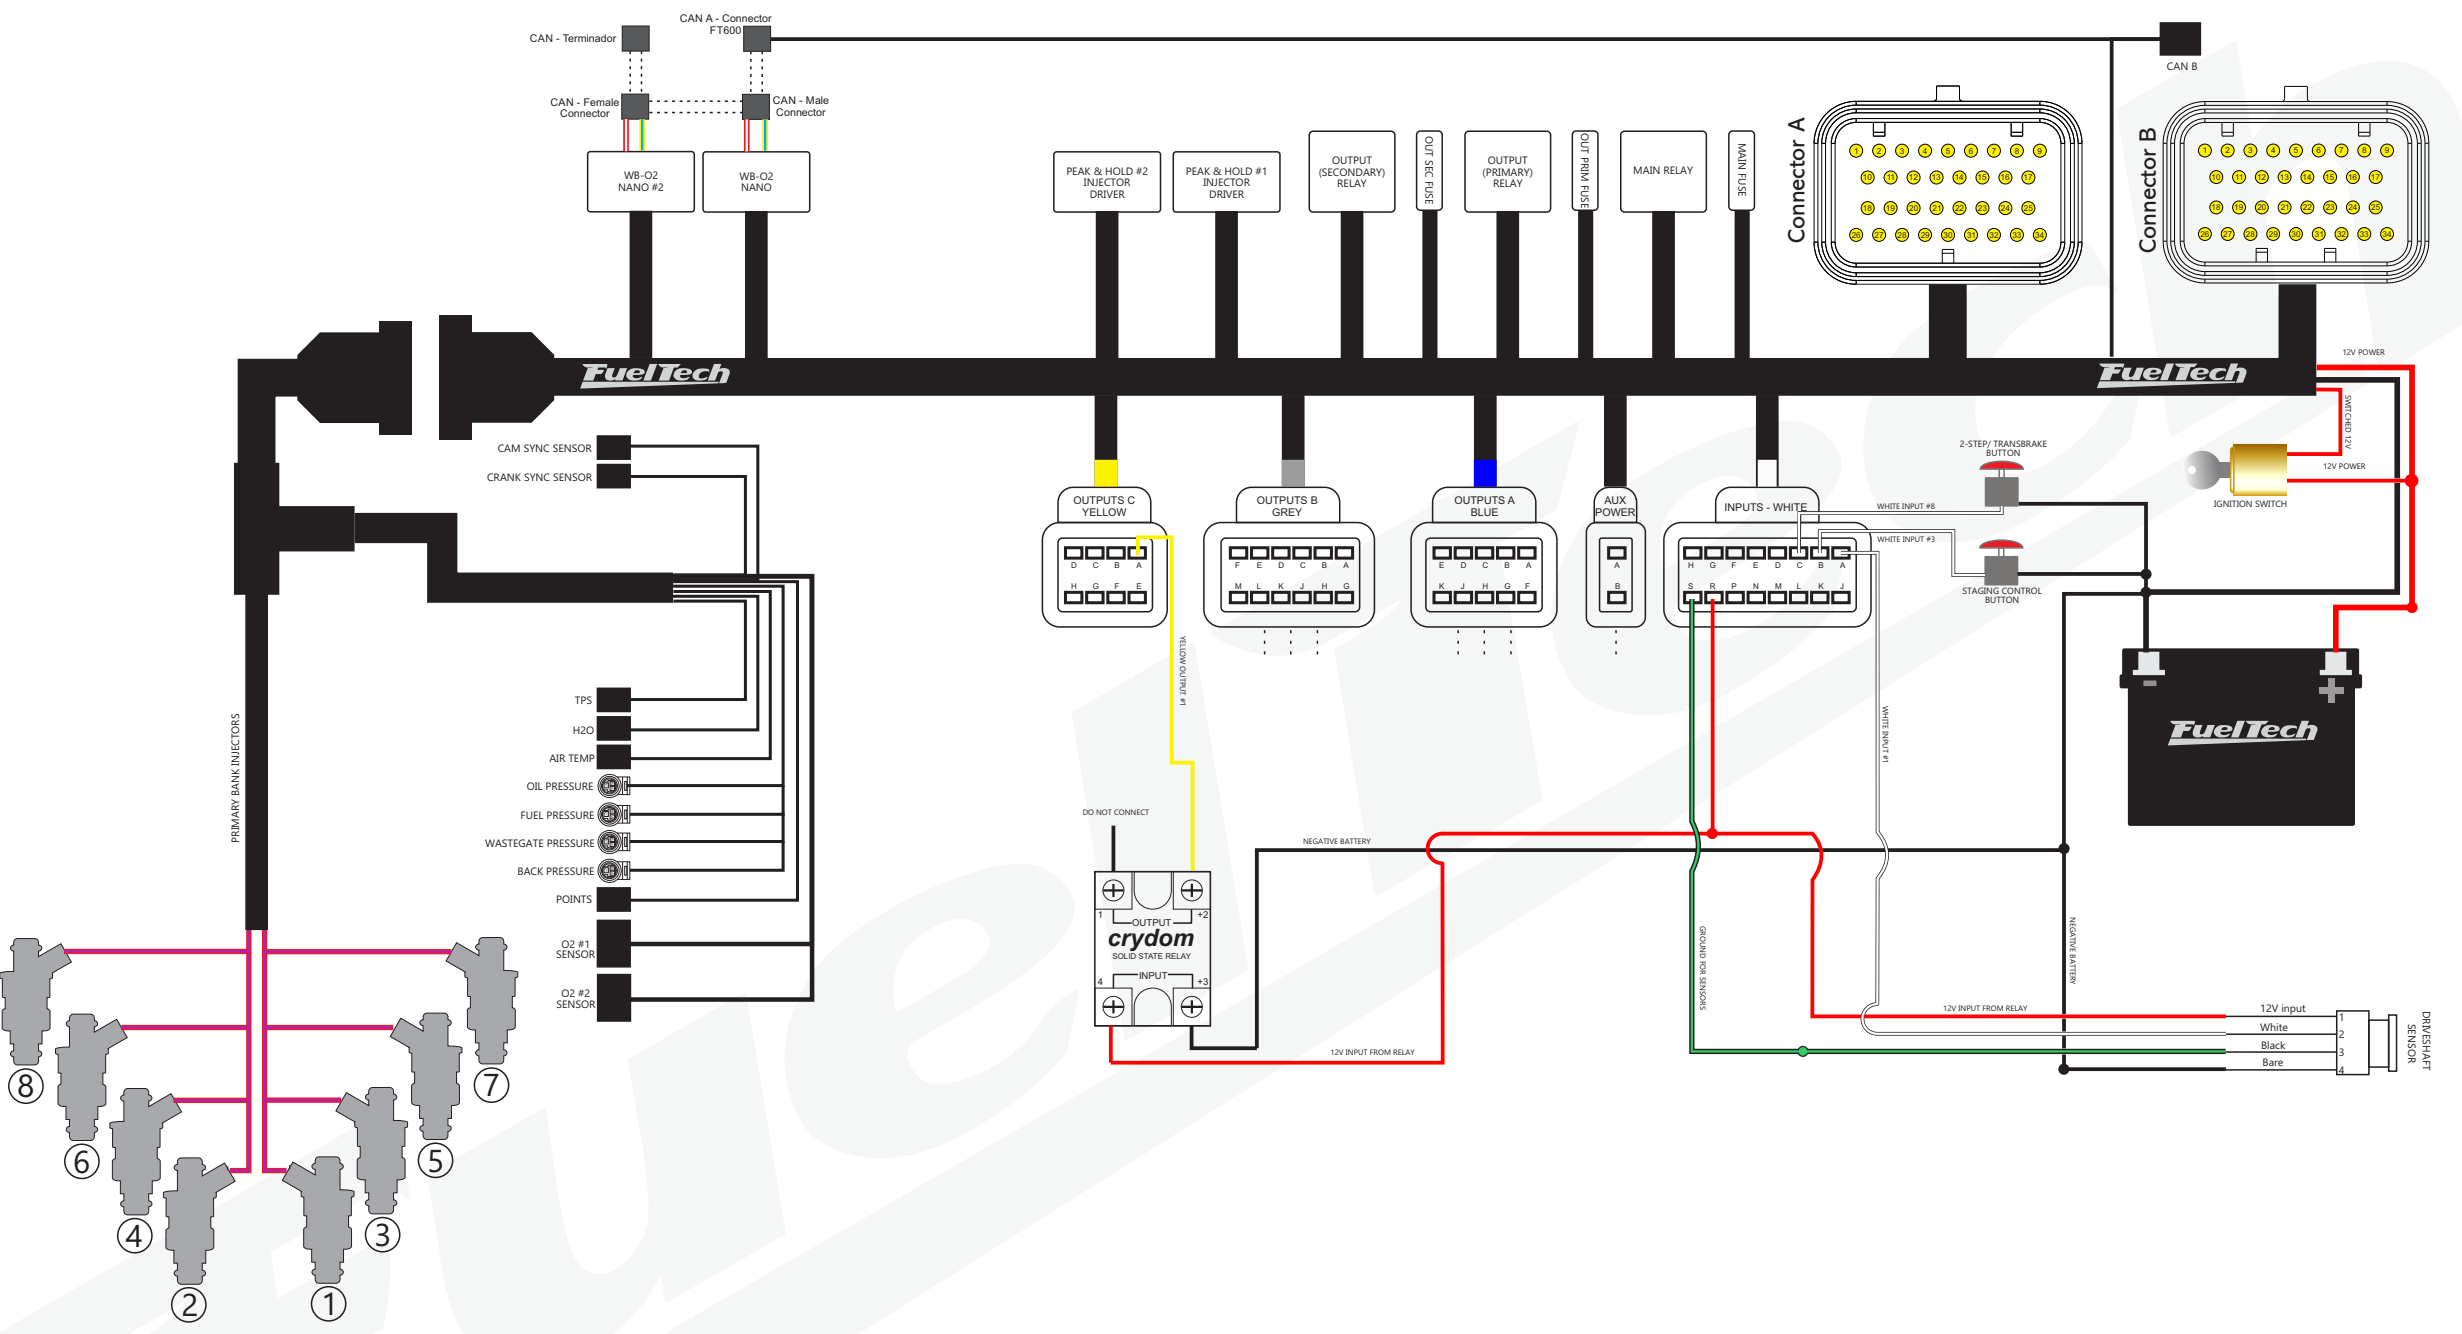

FuelTech FT600 - NITROUS, GAS 8 inj, DISTRIBUTOR

FuelTech