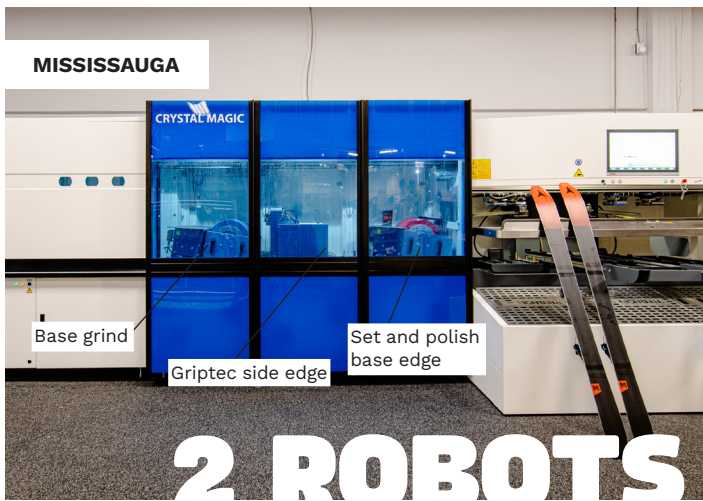

Komperdell National Team GS and SL Poles

MISSISSAUGA

NEW IN COLLINGWOOD

2 ROBOTS 1 REVOLUTION

We now have two of the most advanced ski tuning robots in the world. Over the last 18 months we have installed two Montana Crystal Magic machines worth over one million dollars. Now operating in Mississauga and Collingwood these machines provide the most advanced ski and snowboard tunes in the world. Built in Switzerland, Montana is the pinnacle in ski tuning robot manufacturing. Their build quality, attention to advanced robotics and innovation is singular in the market. The Crystal Magic is Montana's most advanced machine and there are only five in North America (two are at Skis & Biikes).

Guided by advanced sensors and robotics, this machine automatically suctions your ski or snowboard and then starts to grind your base by a hundredth of millimeter until it's flat. The grind stone is then programmed with the desired structure and printed on the base. The structure of the ski is responsible for its speed.

The side edges are then tuned to the desired angle with a new technology called **Griptec**. Griptec uses tuning belts, but as traditional belts rotate horizontally, these are flipped vertically to create extremely fine serrations in the edge that lead to **a sharper edge with better hold on ice and a longer lasting**