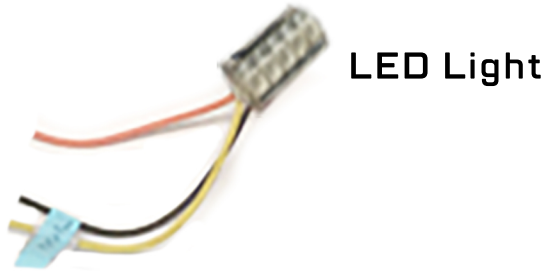

## STRUT Light Kit [HL-SLK]

This kit has two different Lighting options

1. Run and Turn
2. Run, Stop and Turn

### 1. Run and Turn.

Yellow - Turn  
Orange/Red - Run  
Black - Ground