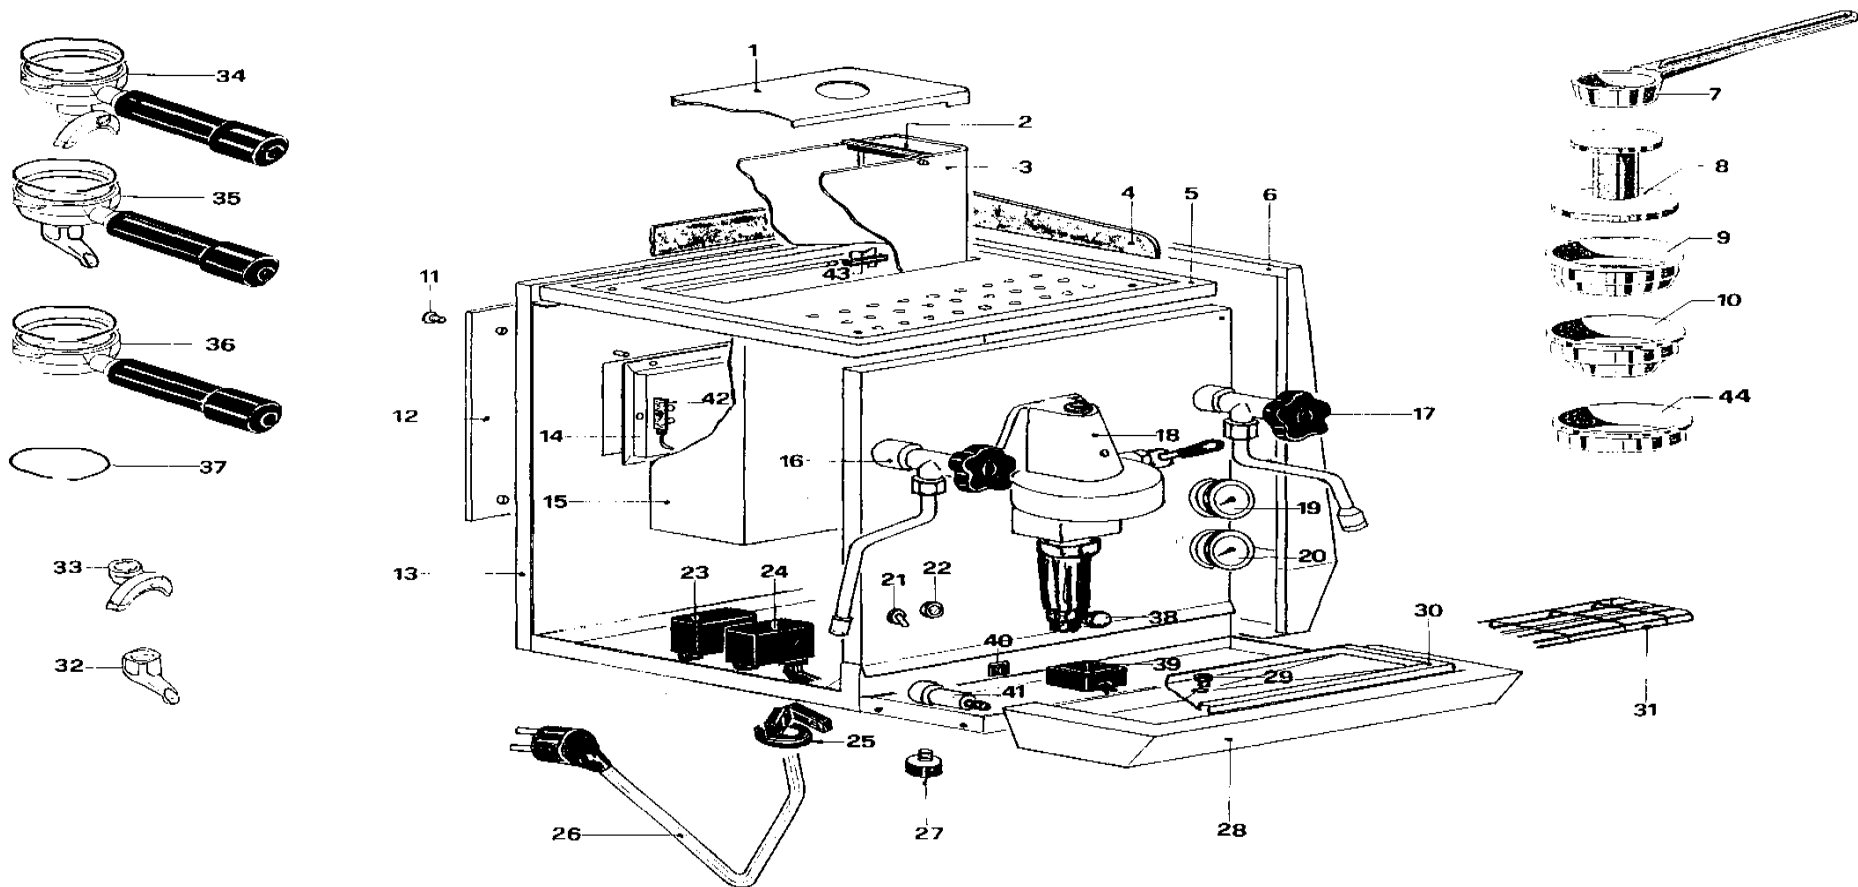

Bodywork and electric parts

Pos.	Part No.	Description
1	C019900382	Cover
2	C499901140	Water reservoir control probe
3	C639900762	Fresh water reservoir
4	C400001676	Cups frame
5	C01L001671	Cups tray
6	D000002183	Side panel
7	C639900710	Measuring spoon
8	C639900764	Presser
9	C629900670	2 cups metal filter basket (6 g)
10	C619900669	1 cup metal filter basket(12 g)
11	C577001613	Screw
12	D470001677	Rear cover

13	D000002184	Rear panel
14	C000001698	Led support
15	C000002185	Protection for water reservoir
16		Steam valve (see separate sheet)
17		Hot water assembly (see separate sheet)
18		Group (see separate sheet)
19	C200001804	Boiler pressure gauge 0-3 Bar
20	C200001805	Pump pressure gauge 0-16 Bar
21	C199901356	Main switch
22	C199900089	Control lamp "machine on"
23	C100001824	LED feed V230/50-60

Veneziano S1