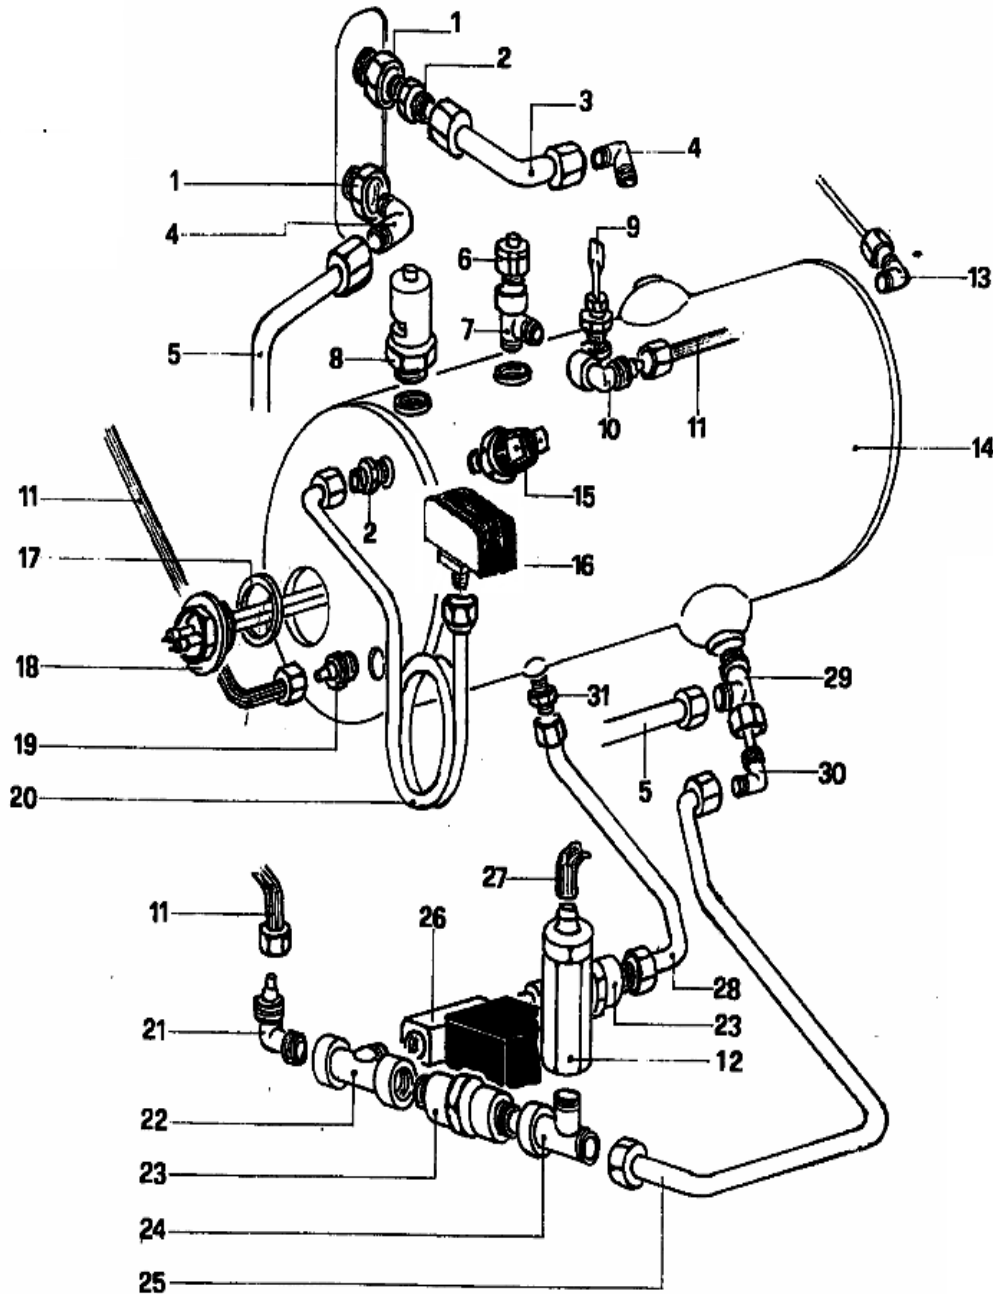

Veneziano S1

Boiler / hydraulic parts

Pos.	Part No.	Description
1	C229900236	Connector 1/2" M-1/4" F
2	C229900520	Connector 1/4" M
3	C229900394	Pipe
4	C229900525	"L" Connector 1/4" M
5	C229900395	Pipe
6	C219900560	Vacuum breaker valve
7	C229900528	T-connector 1/4" M-M-F
8	C200001830	Safety valve
9	C199900839	Boiler level control probe
10	C200001850	L-connector 1/4", pipe 6 x 4
11	C269900300	Teflon pipe 4 x 6
12	C229900911	Expansion valve
13	C229900579	L-Connector 1/8" M
14	C277001667	Boiler
15	C199901550	Shut off thermo switch
16	C199900278	Pressure switch CE Sirai
17	C469900239	Gasket
18	C100001846	Heating element V230 - W 1.500
19	C200001851	Connector 1/4"M, pipe 6 x 4
20	C229901576	Pipe
21	C229900706	L-Connector 1/8" M, pipe 6x4
22	C229900703	T-Connector 1/8" F - M - F
23	C229900540	Non return valve
24	C229900644	L-Connector 1/8" M-M-F
25	C200002222	Pipe
26	C100001862	Solenoid valve 2 ways 1/8" diam. 2,3 V230/50 CE
27	C499900769	Silicone pipe 5 x 8
28	C200002220	Pipe
29	C229900740	Connector
30	C229900393	Injection pipe
31	C229900518	Connector 1/8 " M