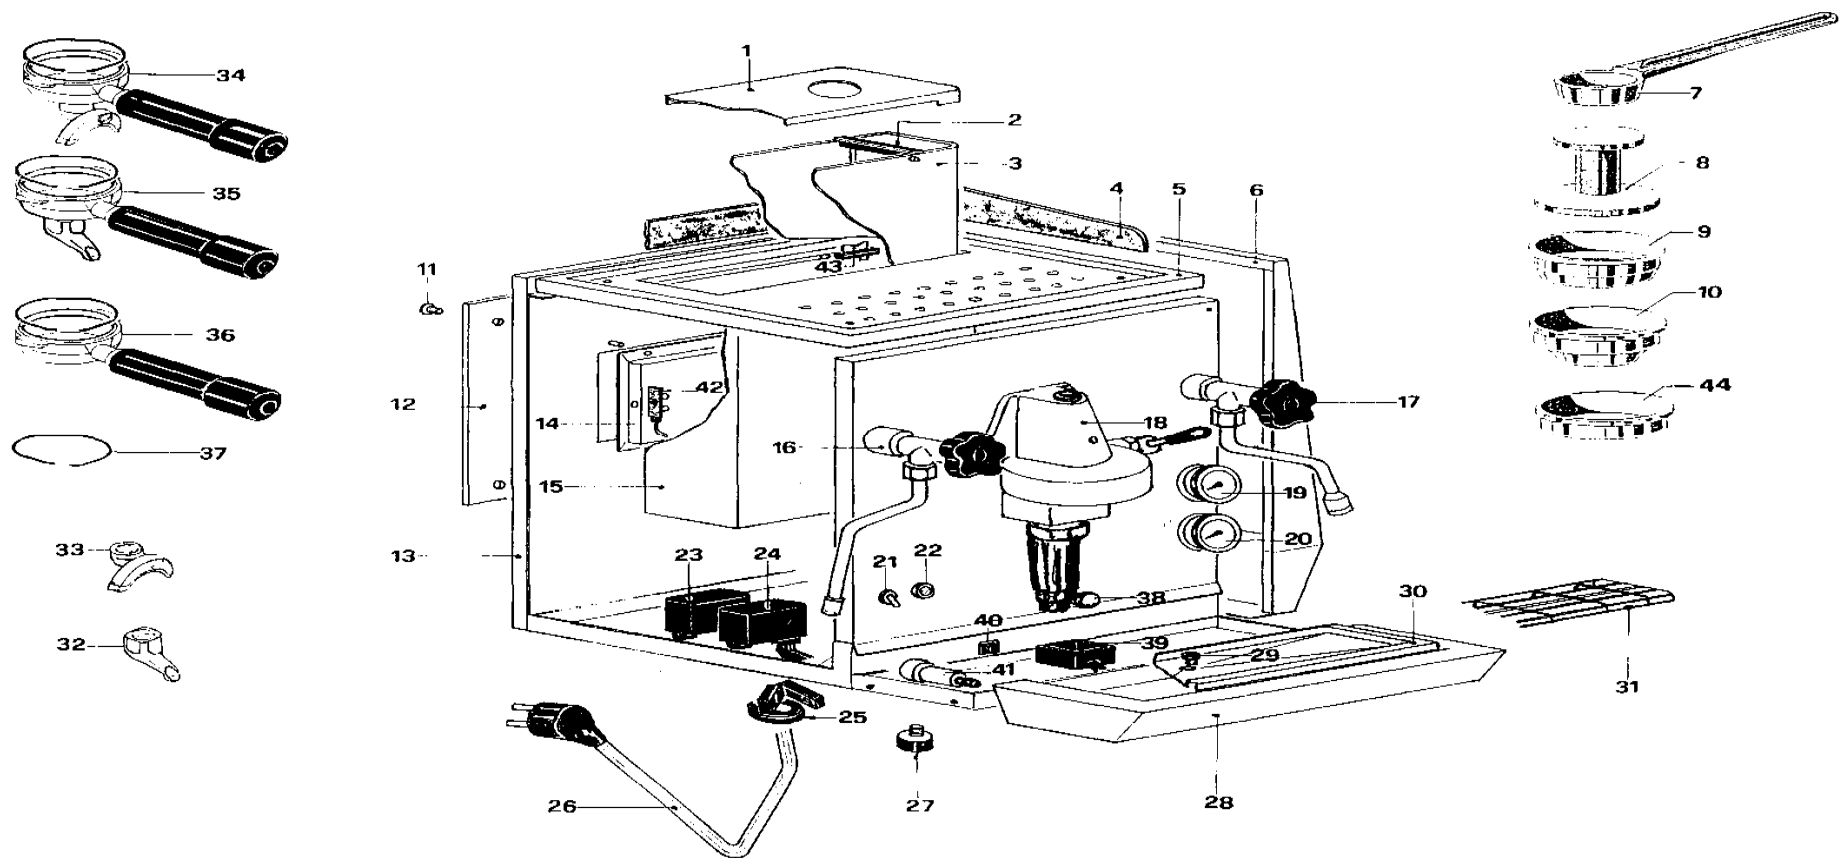

Veneziano S1

Boiler / hydraulic parts

Pos.	Part No.	Description
1	C229900236	Connector 1/2" M-1/4" F
2	C229900520	Connector 1/4" M
3	C229900394	Pipe
4	C229900525	"L" Connector 1/4" M
5	C229900395	Pipe
6	C219900560	Vacuum breaker valve
7	C229900528	T-connector 1/4" M-M-F
8	C200001830	Safety valve
9	C199900839	Boiler level control probe
10	C200001850	L-connector 1/4", pipe 6 x 4
11	C269900300	Teflon pipe 4 x 6
12	C229900911	Expansion valve
13	C229900579	L-Connector 1/8" M
14	C277001667	Boiler
15	C199901550	Shut off thermo switch
16	C199900278	Pressure switch CE Sirai
17	C469900239	Gasket
18	C100001846	Heating element V230 - W 1.500
19	C200001851	Connector 1/4"M, pipe 6 x 4
20	C229901576	Pipe
21	C229900706	L-Connector 1/8" M, pipe 6x4
22	C229900703	T-Connector 1/8" F - M - F
23	C229900540	Non return valve
24	C229900644	L-Connector 1/8" M-M-F
25	C200002222	Pipe
26	C100001862	Solenoid valve 2 ways 1/8" diam. 2,3 V230/50 CE
27	C499900769	Silicone pipe 5 x 8
28	C200002220	Pipe
29	C229900740	Connector
30	C229900393	Injection pipe
31	C229900518	Connector 1/8 " M

Veneziano S1

Bodywork and electric parts

Pos.	Part No.	Description
1	C019900382	Cover
2	C499901140	Water reservoir control probe
3	C639900762	Fresh water reservoir
4	C400001676	Cups frame
5	C01L001671	Cups tray
6	D000002183	Side panel
7	C639900710	Measuring spoon
8	C639900764	Presser
9	C629900670	2 cups metal filter basket (6 g)
10	C619900669	1 cup metal filter basket(12 g)
11	C577001613	Screw
12	D470001677	Rear cover

Veneziano S1

Bodywork and electric parts

Pos.	Part No.	Description
24	C199901135	Control box V230/50-60
25	C439900086	Cord fixing
26	C100002247	Cord CE
26	C199901115	Cord New Zealand/Australia
27	C400002187	Foot M6
28	C01L001669	Tray support
29	C400002111	Rubber plug
30	C01L001675	Drip tray
31	C219900249	Cups grid