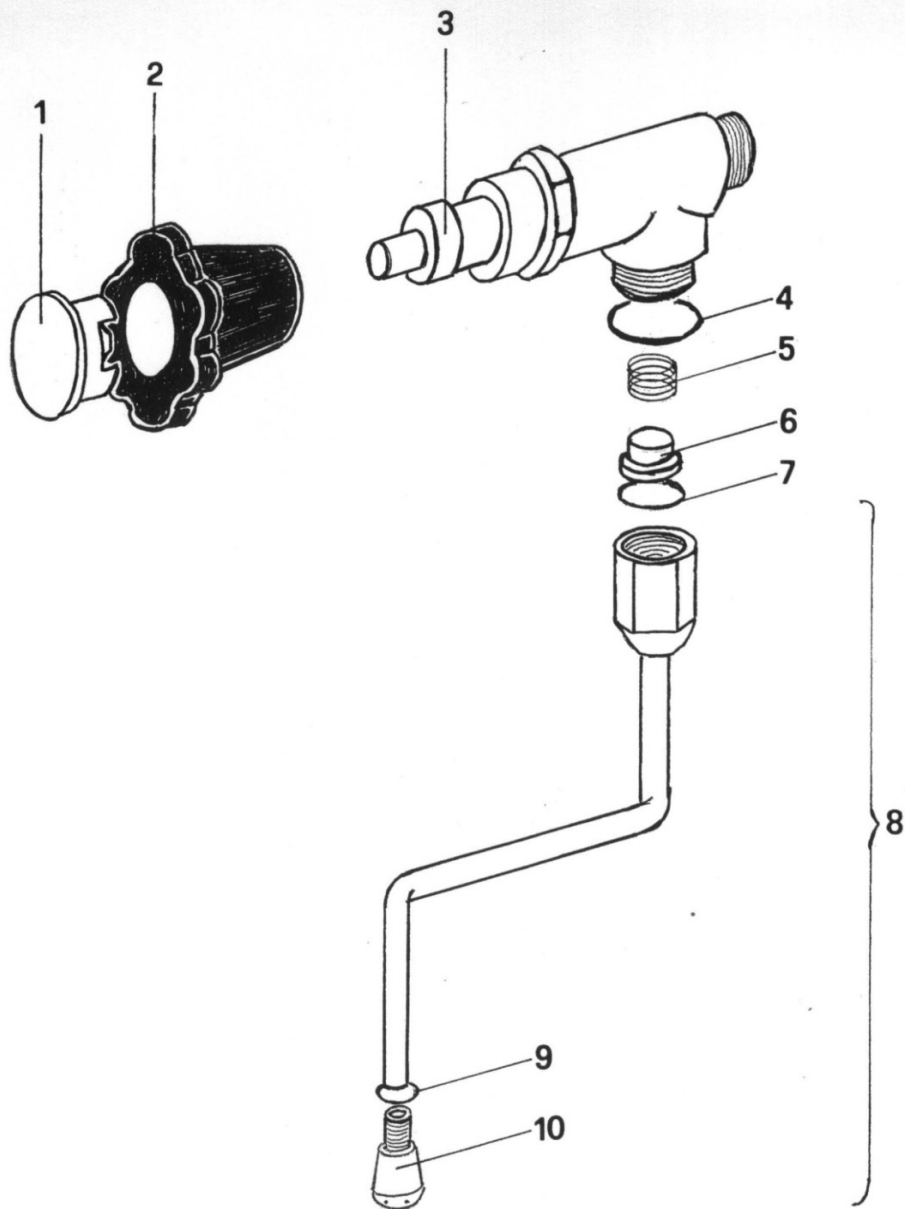

Steam/hot water valves

Pos.	Part No.	Description
1	C400002837	Handle plug
2	D400002788	Steam handle
3	C200002840	Steam valve
3	C200002841	OLD VA1 Steam valve
4	C400002966	Gasket O-ring
5	C200002964	Spring
6	C400002965	Plate
7	C400001795	Gasket O-ring
8	R290003611	Steam wand
8	R290003612	Hot water wand
9	C400002022	Gasket O-ring nozzle
10	C200002839	Steam nozzle
10	C227700536	Hot water nozzle

Veneziano S1