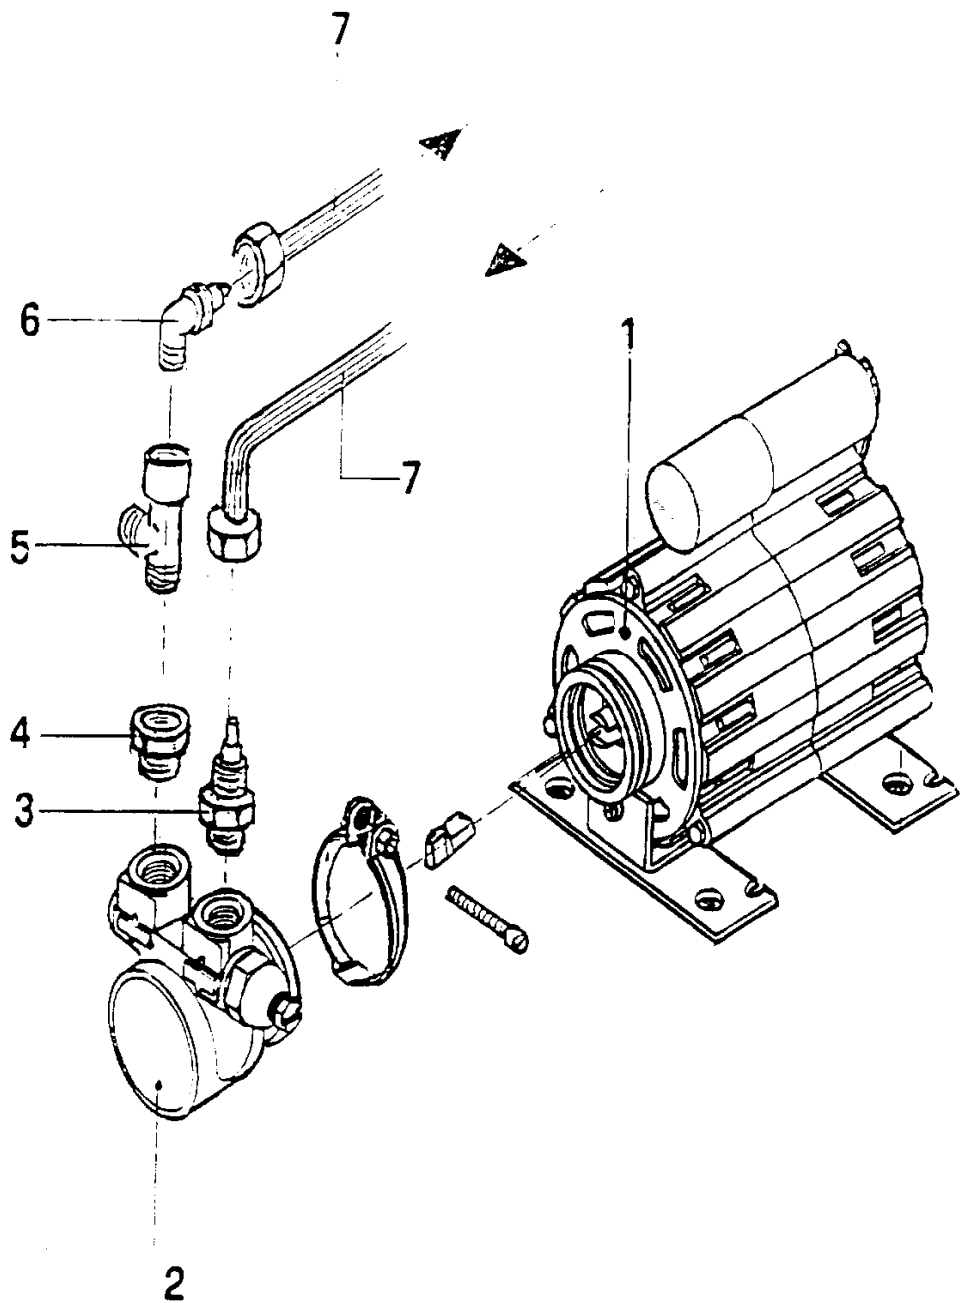

Veneziano S1

Boiler / hydraulic parts

Pos.	Part No.	Description
1	C229900236	Connector 1/2" M-1/4" F
2	C229900520	Connector 1/4" M
3	C229900394	Pipe
4	C229900525	"L" Connector 1/4" M
5	C229900395	Pipe
6	C219900560	Vacuum breaker valve
7	C229900528	T-connector 1/4" M-M-F
8	C200001830	Safety valve
9	C199900839	Boiler level control probe
10	C200001850	L-connector 1/4", pipe 6 x 4
11	C269900300	Teflon pipe 4 x 6
12	C229900911	Expansion valve
13	C229900579	L-Connector 1/8" M
14	C277001667	Boiler
15	C199901550	Shut off thermo switch
16	C199900278	Pressure switch CE Sirai
17	C469900239	Gasket
18	C100001846	Heating element V230 - W 1.500
19	C200001851	Connector 1/4"M, pipe 6 x 4
20	C229901576	Pipe
21	C229900706	L-Connector 1/8" M, pipe 6x4
22	C229900703	T-Connector 1/8" F - M - F
23	C229900540	Non return valve
24	C229900644	L-Connector 1/8" M-M-F
25	C200002222	Pipe
26	C100001862	Solenoid valve 2 ways 1/8" diam. 2,3 V230/50 CE
27	C499900769	Silicone pipe 5 x 8
28	C200002220	Pipe
29	C229900740	Connector
30	C229900393	Injection pipe
31	C229900518	Connector 1/8 " M

Veneziano S1

Steam/hot water valves

Pos.	Part No.	Description
1	C400002837	Handle plug
2	D400002788	Steam handle
3	C200002840	Steam valve
3	C200002841	OLD VA1 Steam valve
4	C400002966	Gasket O-ring
5	C200002964	Spring
6	C400002965	Plate
7	C400001795	Gasket O-ring
8	R290003611	Steam wand
8	R290003612	Hot water wand
9	C400002022	Gasket O-ring nozzle
10	C200002839	Steam nozzle
10	C227700536	Hot water nozzle

Veneziano S1

PUMP

Pos.	Part No.	Description
1	C100001660	Motor V. 230/50-60
2	C200001659	Pump
3	C229901497	Connector 3/8", pipe 6 x 4
4	C200002064	Connector 3/8" x 1/8"
5	C229900644	Connector T 1/8
6	C229900706	Connector 1/8 , pipe 6 x 4
7	C269900300	Teflon pipe 4 x 6