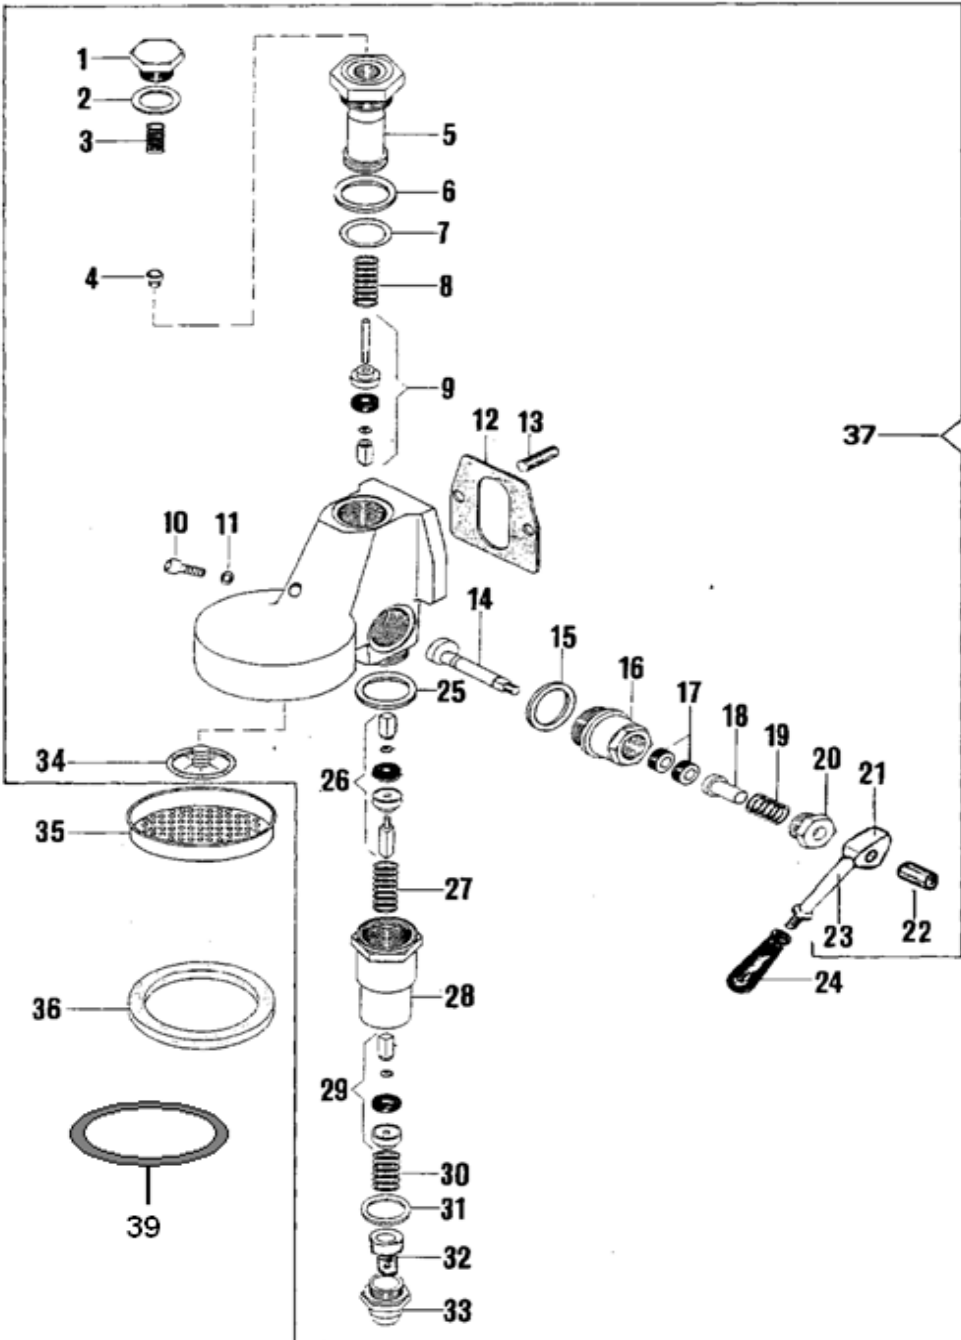

GROUP

Pos.	Part No.	Description
1	R000002141	Cover
2	C469900420	Gasket
3	C619900554	Metal filter
4	C229900549	Gigleur 0,8
5	C229901133	Cylinder
6	C469900421	Gasket
7	C469900422	Gasket
8	C219900423	Spring
9	C219900424	Valve assembly
10	C309900164	Screw 6 x 10
11	C469901132	Teflon gasket 10x6x1
12	C449900767	Gasket
13	C309900131	Pin M8 x 27
14	C219900425	Shaft M8 x 27
15	C469900421	Gasket
16	R000002142	Flange
17	C219900426	Gasket
18	R000002143	Shaft M8 x 27
19	C219900427	Spring
20	R000002144	Plug
21	R000002145	Lever
22	R000002146	Fixing device
23	R000002147	Shaft
24	C400002787	Handle
25	C469900421	Gasket
26	C219900430	Valve
27	C219900423	Spring
28	C229901165	Cylinder
29	C219903081	Valve group exhaust
30	C219900431	Spring
31	C469900783	Gasket
32	R000002148	Nozzle
33	R000002149	Connector
34	C229901228	Group infuser
35	C519900103	Shower screen
36	C449900229	Group gasket (8mm)
36	R440003903	Group gasket (8.5mm)
37	C277700237	Group
38	C400002838	Handle plug
39	RDEV003574	Spacer 0.5mm

Veneziano S1