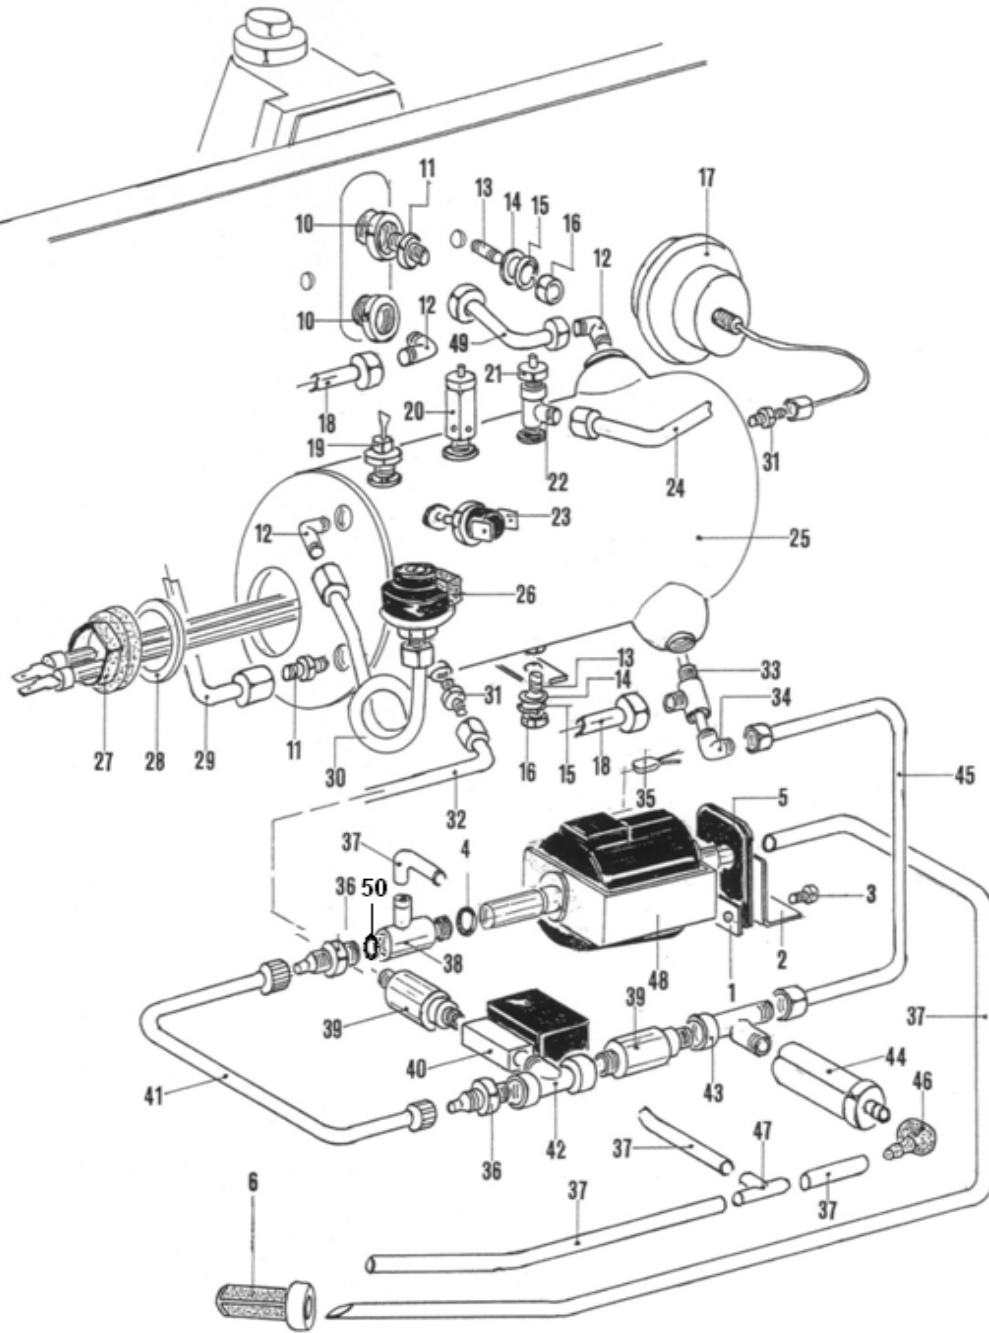

Hydraulics

Pos.	Parts No.	Description
27	C199901552	Heating element V. 115
27	C199901551	Heating element V. 230
28	C469900239	Gasket
29	A279904291	Water pipe (PLUS)
29	C229900397	Water wand
30	A279904292	Pressure switch pipe (PLUS)
30	C229901576	Pressure switch pipe
31	C229900518	Connector
32	C229900400	Boiler fill pipe
33	C229900740	Connector
34	C229900393	Injector
35	C199900969	Pump thermoprotector
36	C229900708	Connector 1/8"
37	C499900769	Silicone pipe
38	C200002112	Valve
39	C229900540	Non return valve
40	NA	Solenoid valve V 230/50 ODE (PLUS)
40	C100001862	Solenoid valve V 230/50 ODE
40	C190004066	Solenoid valve V 230/50 PARKER
41	C269900300	Teflon pipe
42	C229900703	Connector
43	C229900644	Connector
44	C229900911	Expansion valve
45	C229900399	Pipe
46	C449900709	Rubber connector
47	C400001932	Connector
48	C199900280	Pump V. 230/50
48	C199901513	Pump V. 200/50-60
48	C199901540	Pump V. 220/60
49	A279904288	Pipe Inlet (PLUS)
49	C229900394	Pipe
50	C449900702	Gasket OR 2031

Rocket Giotto Premium & Plus Series