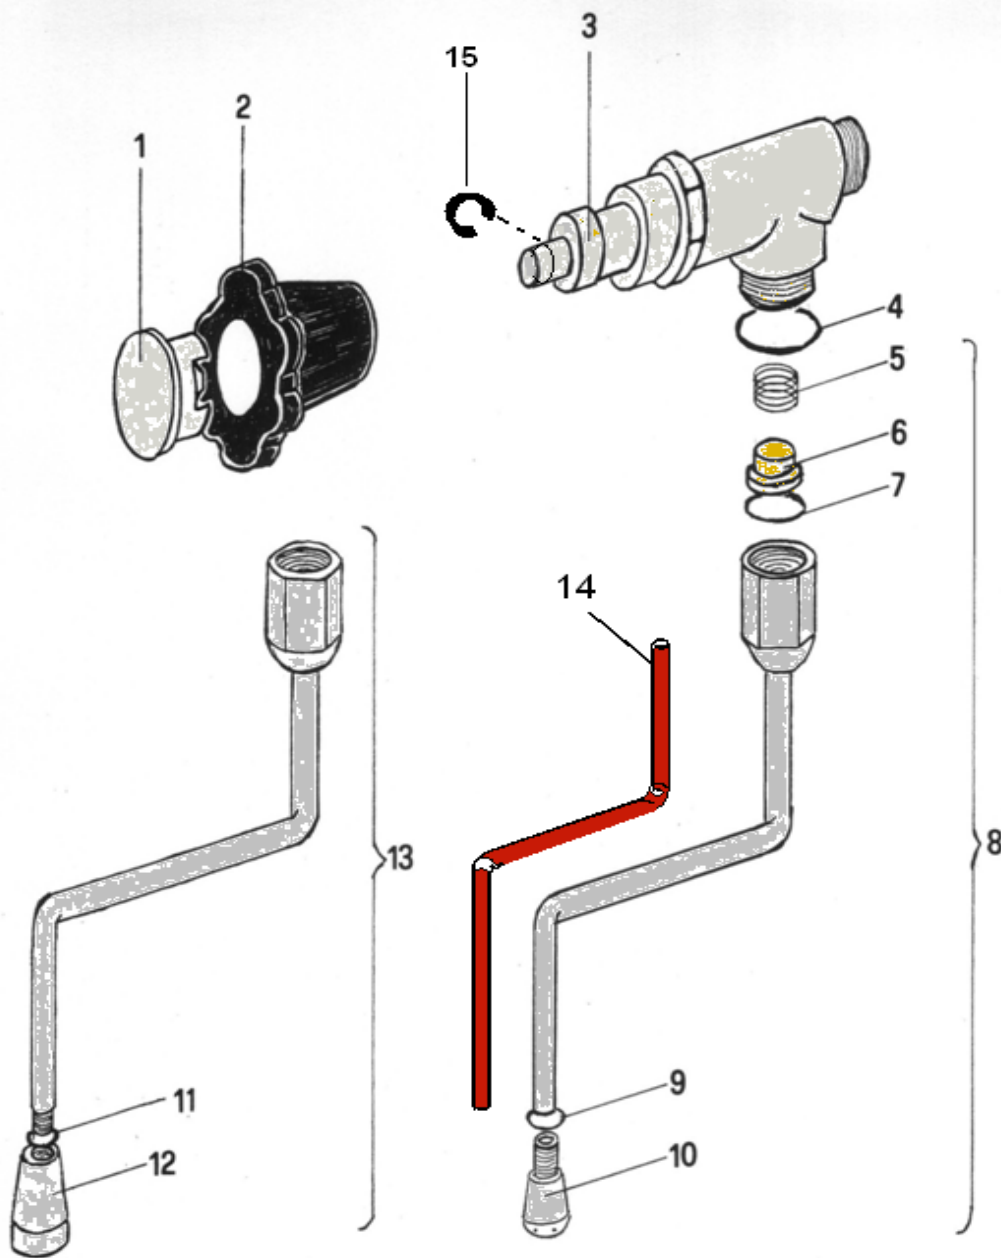

Steam wand/valve

Pos.	Parts No.	Description
1	A527704283	Cover handle (PLUS)
1	C400002837	Cover handle
2	A430004284	Steam/water valve handle (PLUS)
2	D400002788	Steam/water valve handle
3	A227704280	Steam/hot water valve (PLUS)
3	C200002840	Steam/hot water valve
4	A449904331	OR (PLUS)
4	C400002966	OR
5	A209904332	Spring (PLUS)
5	C200002964	Spring
6	A229904333	Plate (PLUS)
6	C400002965	Plate
7	A449904334	OR (PLUS)
7	C400001795	OR
8	R290003611	Steam wand no-burn
9	C400002022	OR
10	C200002839	2 holes steam nozzle stainless
11	C400003008	OR
12	C227700536	Hot water nozzle
13	R290003612	Hot water wand
14	C440003449	NON BURN Silocone Pipe (20cm length)
15	C200002849	C-clip to stop handle