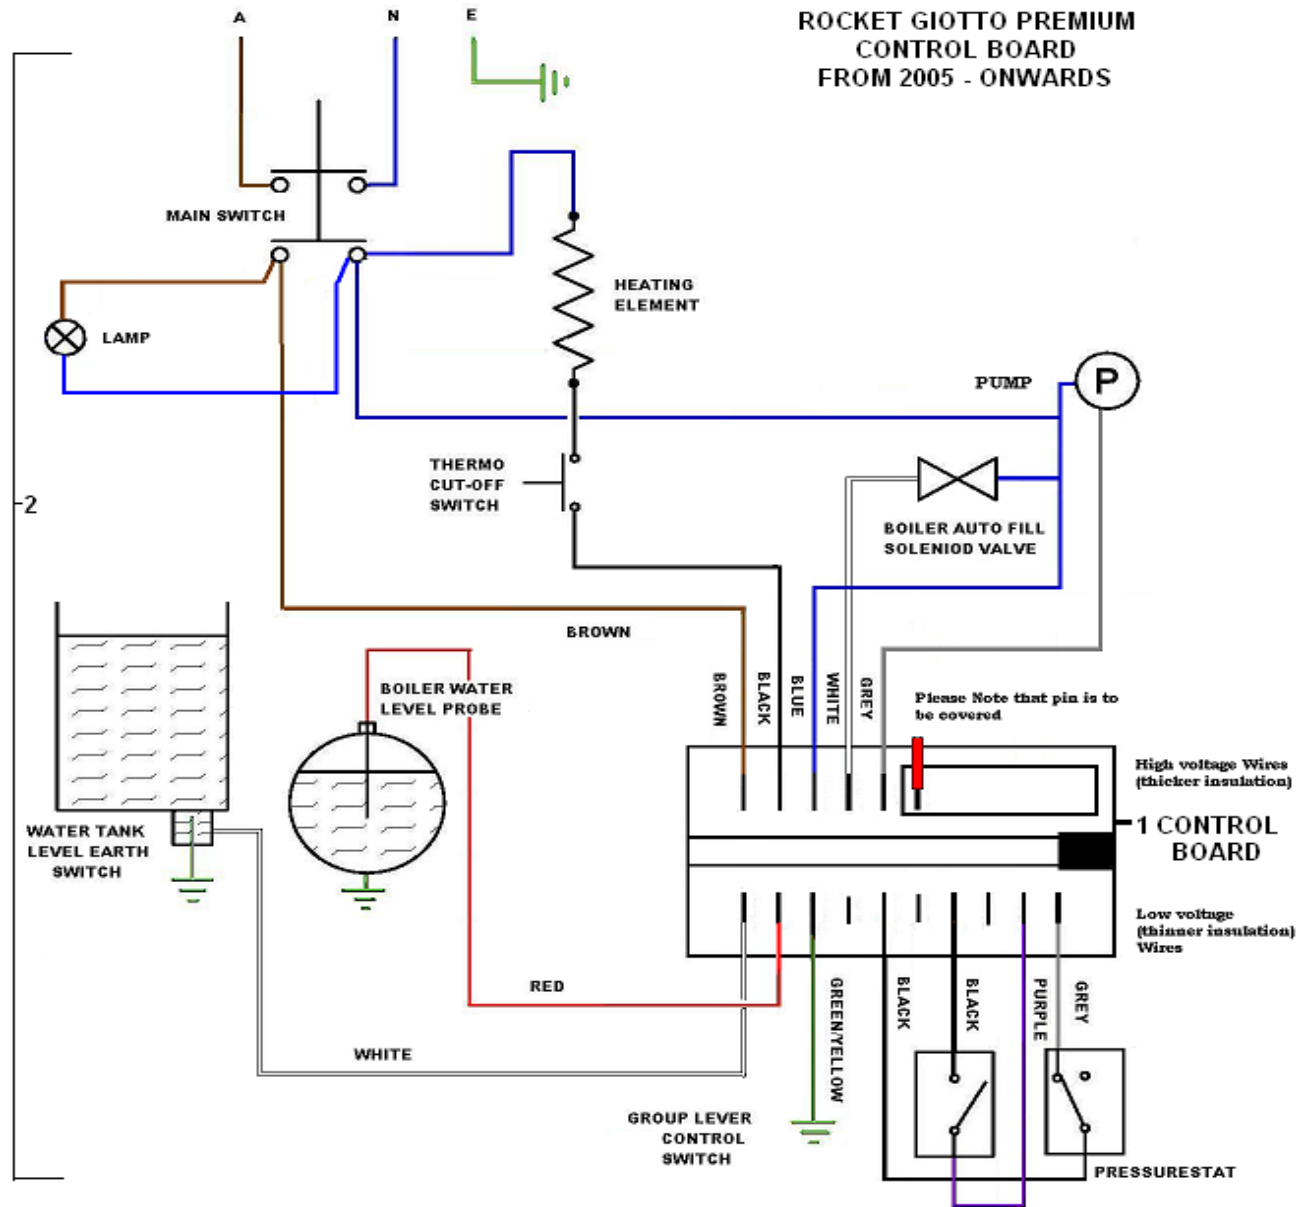

**ROCKET GIOTTO PREMIUM
CONTROL BOARD
FROM 2005 - ONWARDS**

Pos.	Parts No.	Description
1	A190004275	Proelind Control box V 230 (Water low level flash)
2	A190004274	Wiring Loom

Rocket Giotto Premium & Plus Series