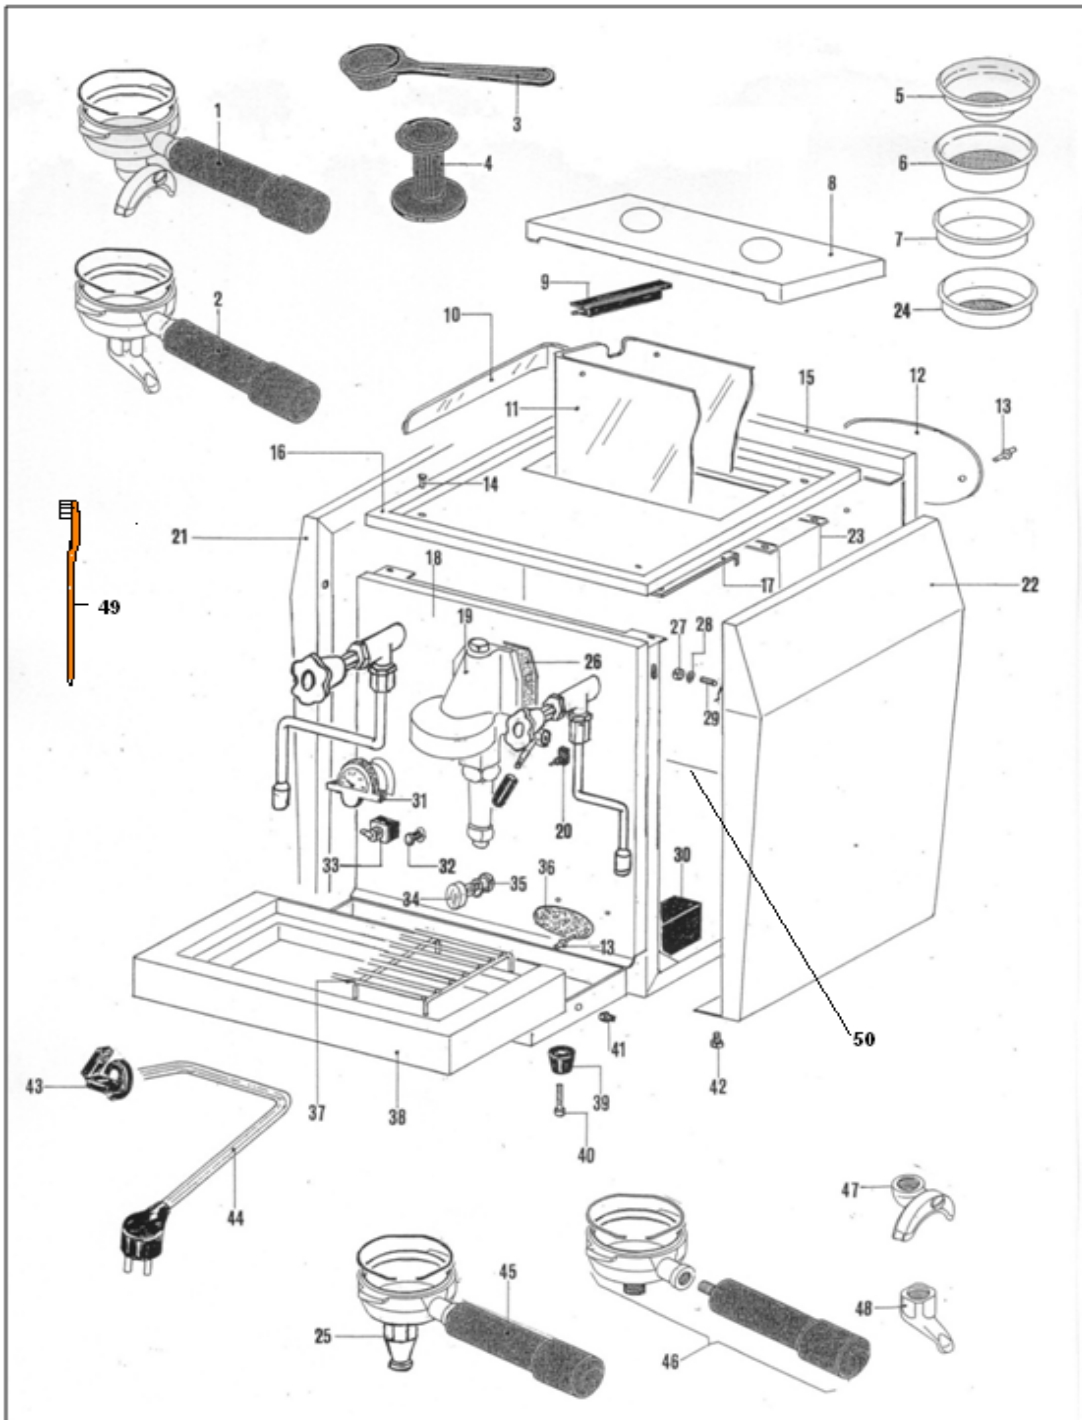

Bodywork

Pos.	Parts No.	Description
1	A699904325	2 cups filter holder (PLUS)
1	C699903033	2 cups filter holder
2	A699904324	1 cup filter holder (PLUS)
2	C699903034	1 cup filter holder
3	C639900710	Measuring spoon
4	C639900764	Tamper
5	C619900669	6 gram filter basket
5	C619900104	7 gram filter basket
6	C629900670	12 gram filter basket
6	C619900105	14 gram filter basket
7	C619900106	Blind filter
8	C019900382	Reservoir cover
9	NA	Please see "water reservoir" exploded view
10	A630004286	Giotto Cups frame (PLUS)
10	C639900854	Cups frame
11	NA	Please see "water reservoir" exploded view
12	A859904298	Rear tag Giotto (PLUS)
12	C859900904	Rear tag Giotto
13	NA	Rivet
13	C379900409	Rivet
14	A319904306	Screw (PLUS)
14	C319901528	Screw
15	C01L0004255	Rear panel (PLUS)
15	C01L002114	Rear panel
16	C010004246	Cups support panel (PLUS)
16	C01L000381	Cups support panel
17	C010003886	Boiler protection
18	C010004253	Front panel (PLUS)
18	C000002835	Front panel
19	C200002983	Group
20	C199900306	Microswitch
21	C01L002109	Side panel
22	C01L002109	Side panel
23	C01003484	Tank guide
24	C600001810	Paper pod filter basket
25	C229900592	Straight 1 cup spout
26	C449900767	Gasket

Rocket Giotto Premium & Plus Series