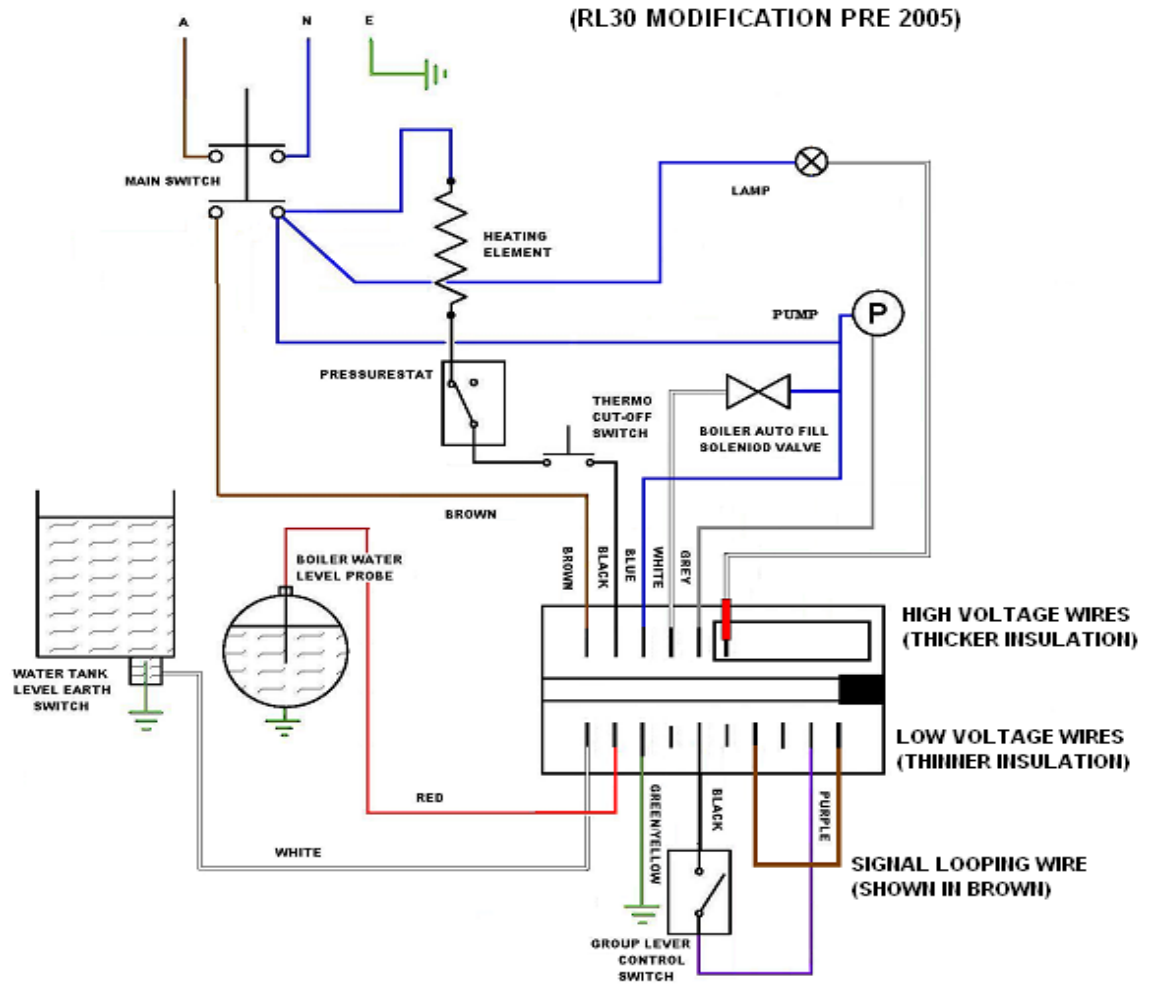

Rocket Giotto Premium & Plus Series

GIOTTO CLASSIC

Pos.	Parts No.	Description
1	C277700401	Wand Steam
2	C277700402	Hot water wand (Giotto Classic)
3	C229900837	Boiler pressure gauge
4	C319901582	Nut Blind M6
5	C439900841	Handle
6	C529901595	Valve Shaft Lever
7	C199900090	Valve Steam/Hotwater
8	C449900786	Gasket gigneur 3/8"

9	C500002133	Support hot water arm seat
10	C229900398	Seam pipe
11	C300002131	Spring hot water seat
12	C227700844	Hw Spout mount VA
13	C329900682	"Nut 1/4"*****
14	C499901140	Probe reservoir level control
15	C639900762	Tank 3lt
16	C499901138	Support Probe

**ROCKET GIOTTO PREMIUM
CONTROL BOARD
FROM 2005 - ONWARDS**

Pos.	Parts No.	Description
1	A190004275	Proelind Control box V 230 (Water low level flash)
2	A190004274	Wiring Loom

Rocket Giotto Premium & Plus Series

**ROCKET GIOTTO CONTROL BOARD
(RL30 MODIFICATION PRE 2005)**

Pos.	Parts No.	Description
1	A190004275	Proelind Control box V 230 (Water low level flash)
2	A190004274	Wiring Loom

Rocket Giotto Premium & Plus Series