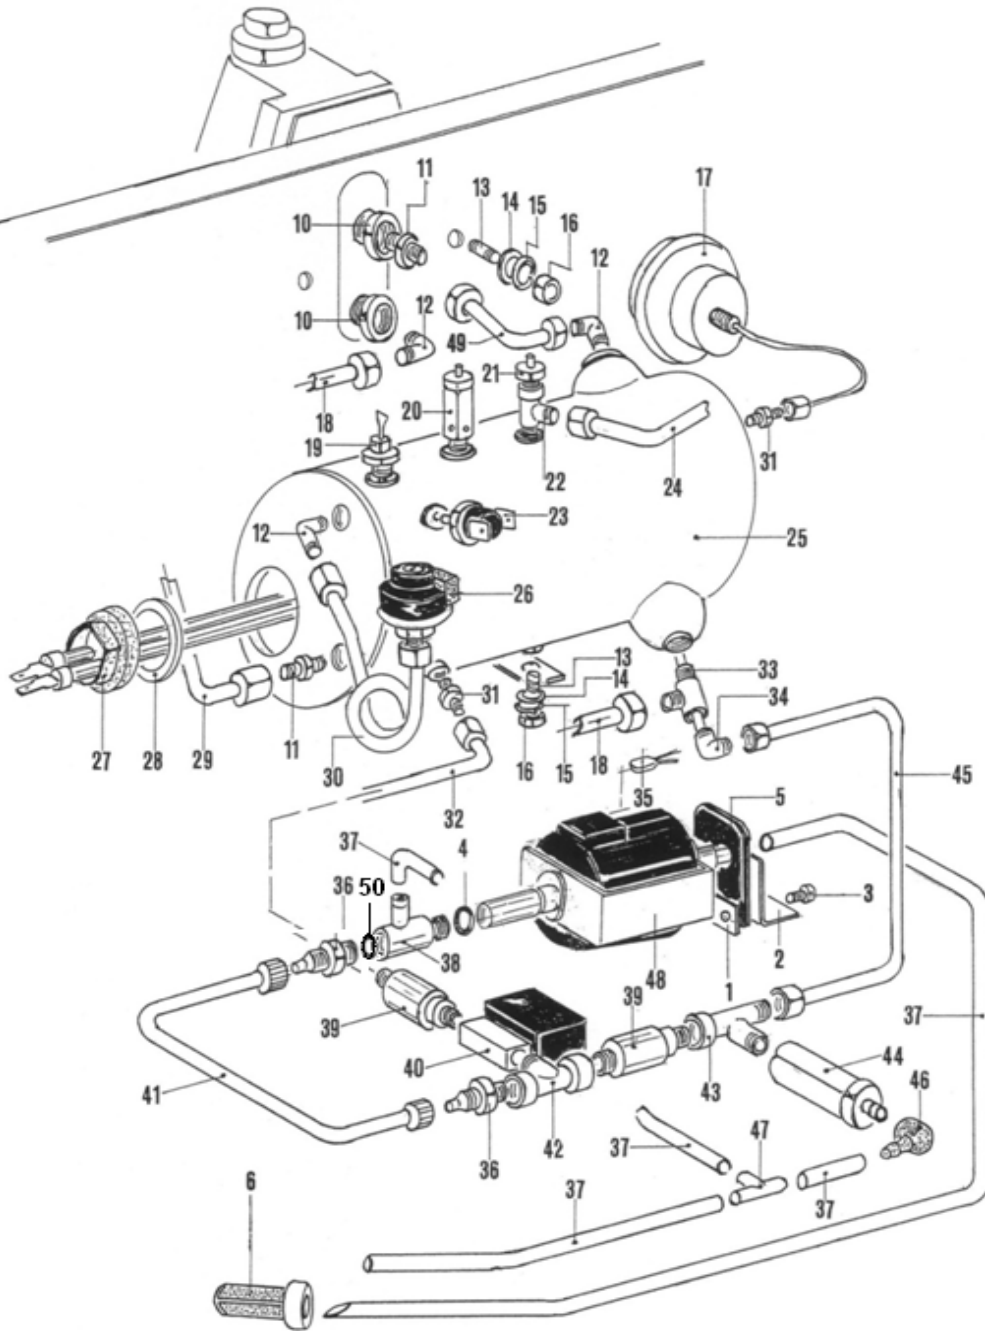

Hydraulics

Pos.	Parts No.	Description
1	C000002076	Pump support
2	C000002075	Pump support
3	C309900128	Screw
4	C449900786	Gasket
5	C400002077	Support
6	C639900933	Filter
10	NA	Connector (PLUS)
10	C229900236	"Connector / Reduction 1/4"*****
11	NA	Connector (PLUS)
11	C229900520	Connector 1/4"***M-1/4"***M
12	NA	Connector (PLUS)
12	C229900525	Connector ""L"" 1/4" M
13	C309900131	Pin
14	C309900158	Washer
15	C399900152	Washer
16	C309900127	Nut
17	A299904277	Boiler pressure gauge (PLUS)
17	C600002834	Steam pressure gauge
17	C229900837	Boiler pressure gauge (Classic)
18	A279904289	Pipe Return (PLUS)
18	C229900395	Pipe
19	C199900839	Boiler level probe
20	A229904295	Safety valve (PLUS)
20	C229900559	Safety valve
21	A219900560	Vacuum breaker valve (PLUS)
21	C219903151	Vacuum breaker valve
22	C229900528	Connector
23	C199901550	Thermostat
24	A279904290	Steam pipe (PLUS)
24	C229900396	Steam wand
25	C277704263	Nickel plated boiler (PLUS)
25	D277700250	Nickel plated boiler
26	A199904296	Pressure switch SIRAI (PLUS)
26	C199900908	Pressure switch MATER UL
26	C199900294	Pressure switch MATER