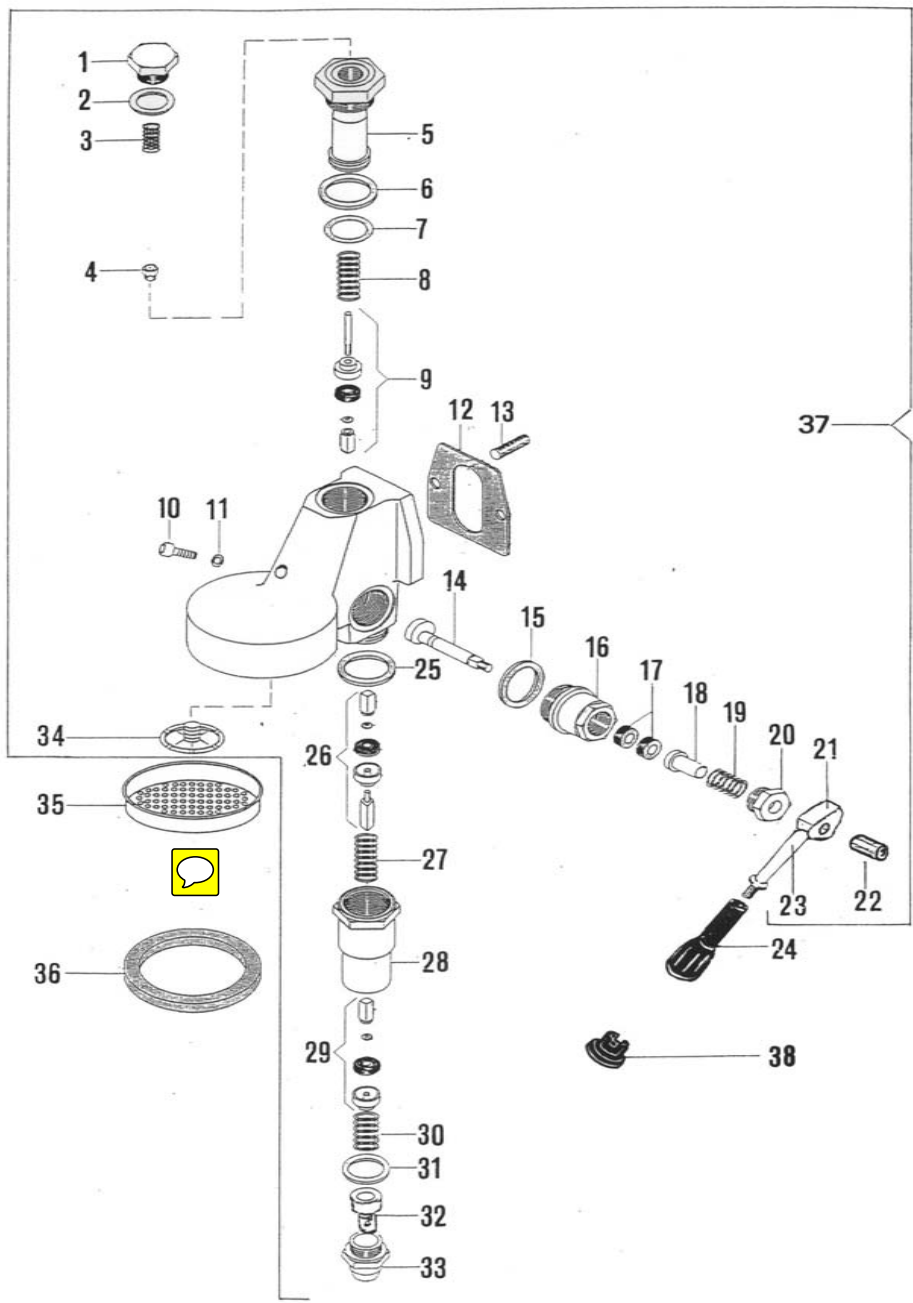

Rocket Giotto Premium & Plus Series

Group

Pos.	Parts No.	Description
1	R000002141	Nut
2	C469900420	Gasket
3	C619900554	Filter
4	C229900549	Restrictor 0,8
5	C229901133	Group shaft
6	C469900421	Gasket
7	C469900422	Gasket
8	C219900423	Spring
9	C219900424	Valve assembly
10	C309900164	Screw
11	C469901132	Gasket
12	C449900767	Gasket
13	C309900131	Pin
14	C219900425	Shaft
15	C469900421	Gasket
16	R000002142	Flange
17	C219900426	Gasket
18	R000002143	Support
19	C219900427	Spring
20	R000002144	Cover
21	R000002145	Shaft
22	R000002146	Pin
23	A829904329	Shaft (PLUS)
23	C500002789	Shaft
24	A839904330	Handle (PLUS)
24	C400002787	Handle group valve control
25	C469900421	Gasket
26	C219900430	Drain valve
27	C219900423	Spring
28	C229901165	Cylinder
29	C219903081	Valve
30	C219900431	Spring
31	C469900783	Gasket
32	R000002148	Connector
33	R000002149	Connector
34	C229901228	Diffuser
35	C519900103	Shower
36	C449900229	Group gasket
37	C200002983	Group
38	NA	Cover (PLUS)
38	C400002838	Group lever handle cover