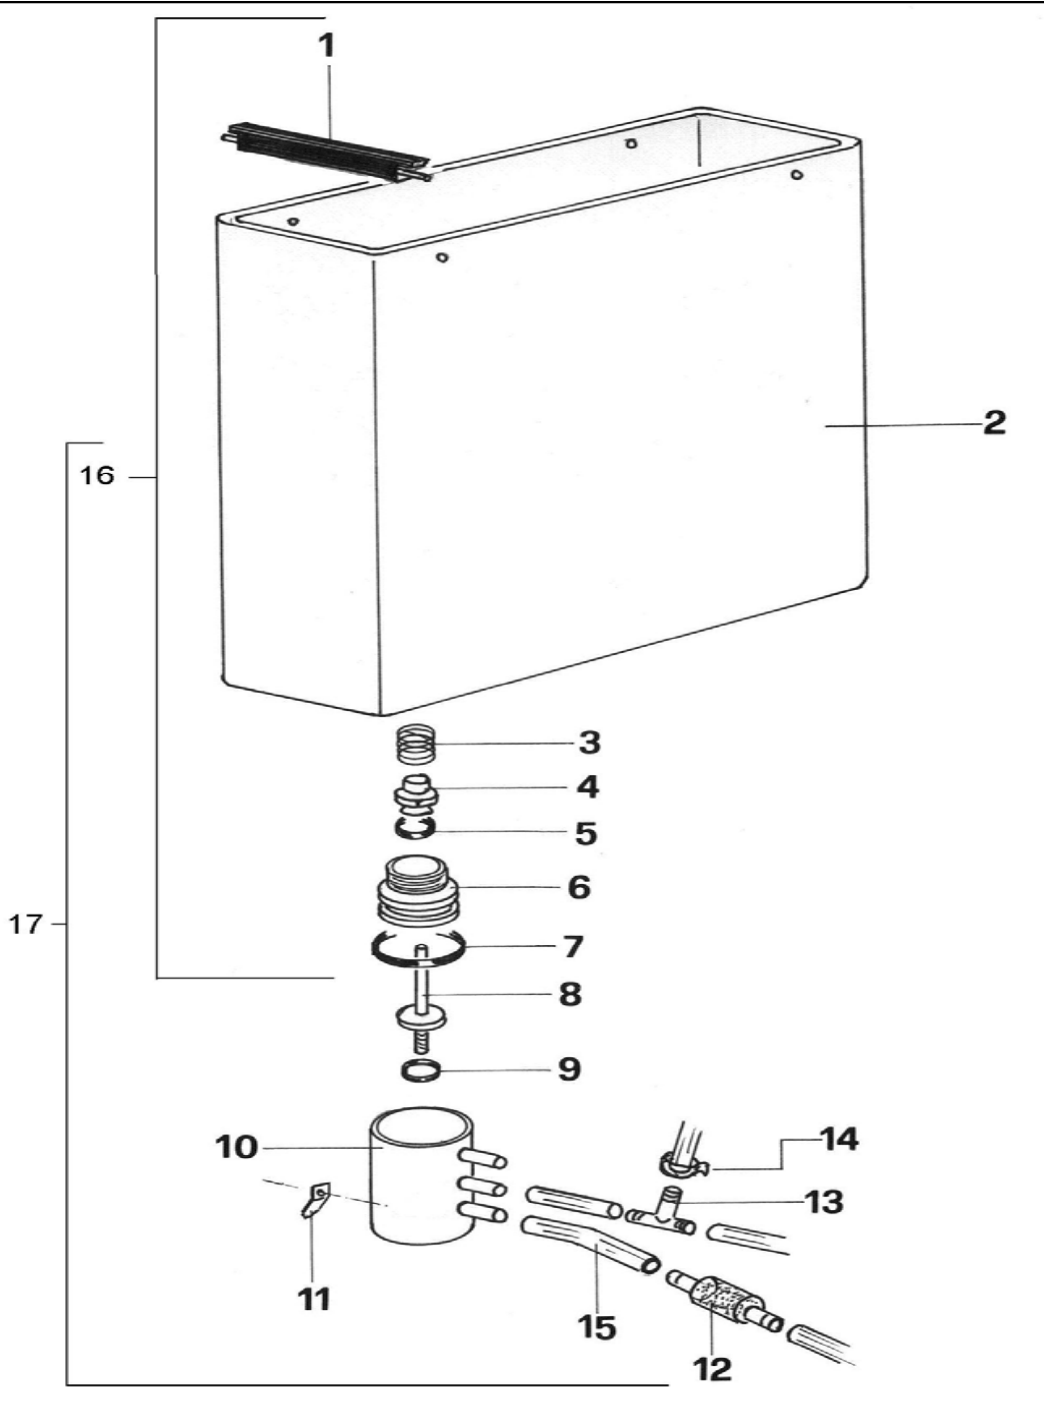

Rocket Giotto Premium & Plus Series

Steam wand/valve

Pos.	Parts No.	Description
1	A527704283	Cover handle (PLUS)
1	C400002837	Cover handle
2	A430004284	Steam/water valve handle (PLUS)
2	D400002788	Steam/water valve handle
3	A227704280	Steam/hot water valve (PLUS)
3	C200002840	Steam/hot water valve
4	A449904331	OR (PLUS)
4	C400002966	OR
5	A209904332	Spring (PLUS)
5	C200002964	Spring
6	A229904333	Plate (PLUS)
6	C400002965	Plate
7	A449904334	OR (PLUS)
7	C400001795	OR
8	R290003611	Steam wand no-burn
9	C400002022	OR
10	C200002839	2 holes steam nozzle stainless
11	C400003008	OR
12	C227700536	Hot water nozzle
13	R290003612	Hot water wand
14	C440003449	NON BURN Silocone Pipe (20cm length)
15	C200002849	C-clip to stop handle

Water Reservoir

Pos.	Parts No.	Description
1	D499901139	Tank handle
2	C430003481	Water tank 
3	C019900711	Spring
4	C430003482	Seal connector
5	C449900702	OR 2031
6	C430003475	Coupling
7	C449901446	OR 139
8	C520003483	Opening valve rod
9	C449901159	OR 104
10	C430004245	Manifold (PLUS)
10	C430003487	Manifold
11	C300002074	Male faston
12	C439900695	Suction filter
13	C400002827	Rubber T connector
14	C019900935	Clip
15	C400001928	Silicone pipe 4x7
16	R890003729	Tank assembly
17	R890003649	New water reservoir system