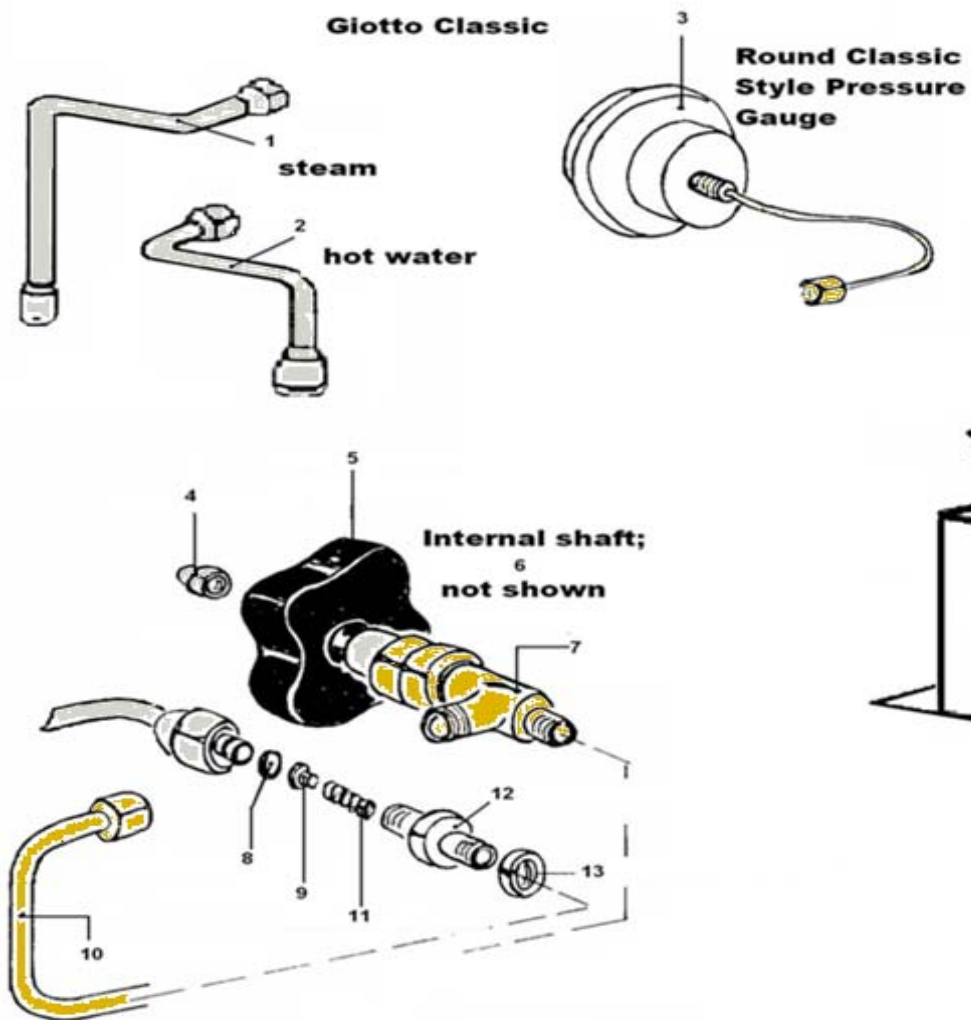

GIOTTO CLASSIC

Pos.	Parts No.	Description
1	C277700401	Wand Steam
2	C277700402	Hot water wand (Giotto Classic)
3	C229900837	Boiler pressure gauge
4	C319901582	Nut Blind M6
5	C439900841	Handle
6	C529901595	Valve Shaft Lever
7	C199900090	Valve Steam/Hotwater
8	C449900786	Gasket gigneur 3/8"

9	C500002133	Support hot water arm seat
10	C229900398	Seam pipe
11	C300002131	Spring hot water seat
12	C227700844	Hw Spout mount VA
13	C329900682	"Nut 1/4"*****
14	C499901140	Probe reservoir level control
15	C639900762	Tank 3lt
16	C499901138	Support Probe