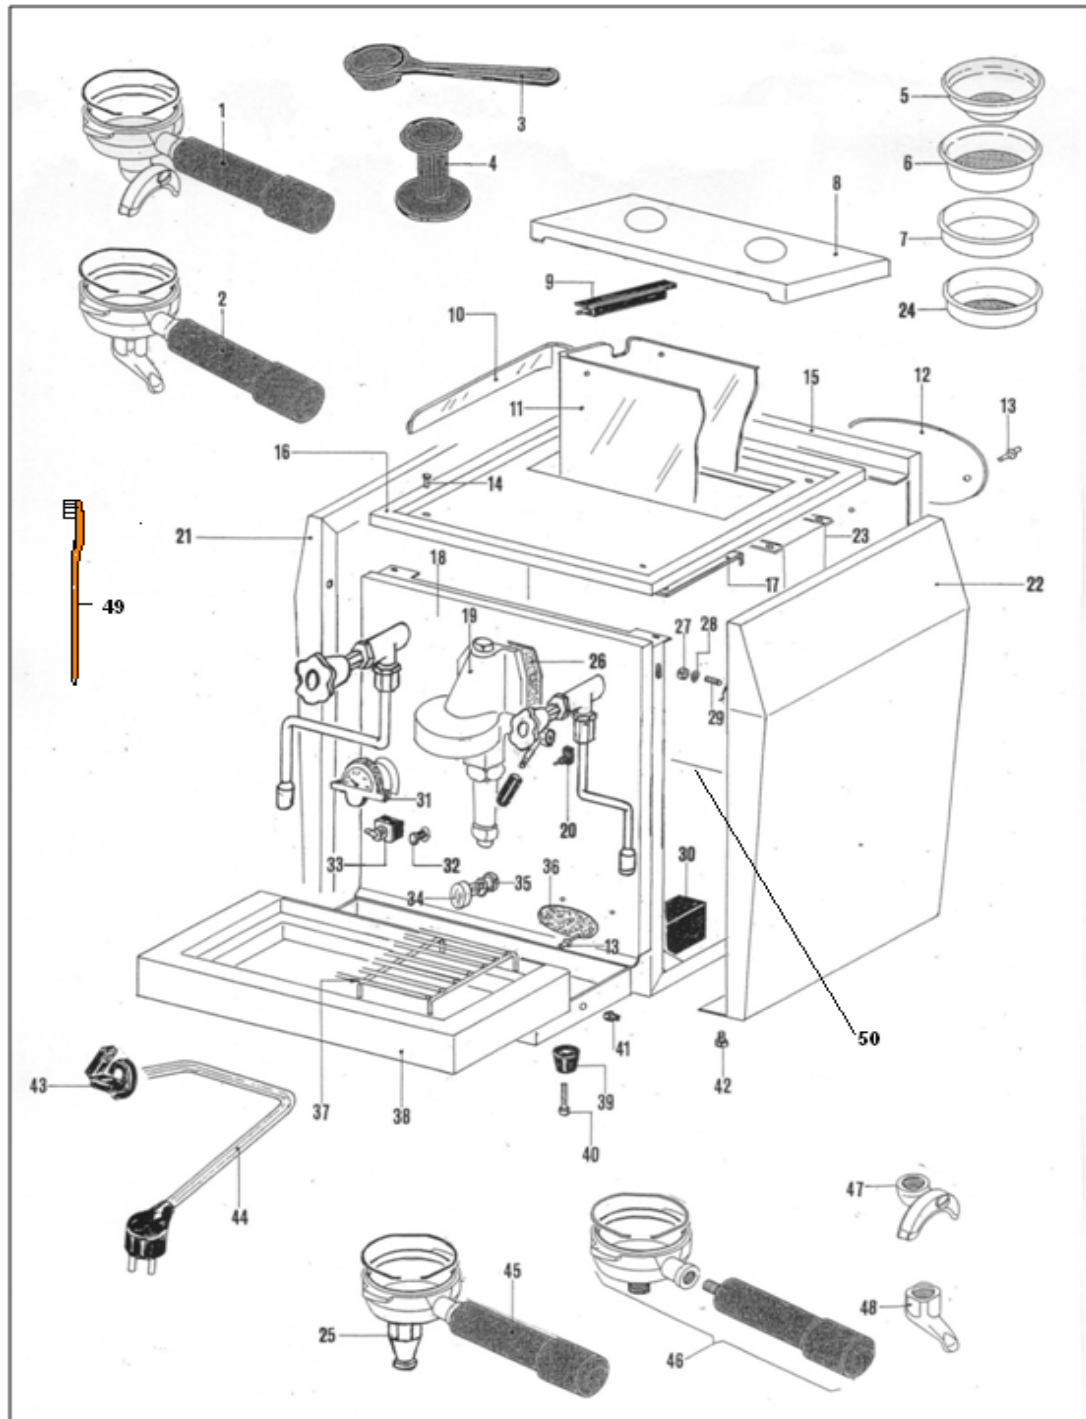

Bodywork

Pos.	Parts No.	Description
27	C309900124	Nut
28	C319900140	Washer
29	C319900411	Stud
30	A190004275	Proelind Control box V 230 (Water low level flash)
31	A299904277	Steam pressure gauge (PLUS)
31	C600002834	Steam pressure gauge
31	C229900837	Boiler pressure gauge (Classic)
32	C199900089	Green control lamp
33	A130004285	Stainless steel switch (PLUS)
33	C199901356	Stainless steel switch
34	C227700898	Connector
35	C200001887	Nut
36	A859904297	Front tag Giotto (PLUS)
36	C859900905	Front tag Giotto
36	A859904327	Front tag Rocket (PLUS)
36	C859901094	Front tag Rocket
37	C010004254	Grid (PLUS)
37	C219900249	Grid
38	C01L004247	Drip tray (PLUS)
38	C01L002115	Drip tray
39	A019904281	Foot (PLUS)
39	C449900843	Foot
40	NA	Screw (PLUS)
40	C319900412	Screw M4 x25
41	NA	Shock absorber (PLUS)
41	C449900842	Shock absorber
42	C309900745	Screw
43	C439900086	Cable presser
44	C199900957	Power cord CE
44	C199900958	Power cord UL
45	A639904328	1 cup filter holder (PLUS)
45	C699903035	1 cup filter holder
46	NA	Filter holder with handle (PLUS)
46	C200002268	Group handle without spout
47	C229900566	Long 2 cups spout
48	C229900562	Long 1 cup spout
49	C639901599	Orange Group Head Brush
50	C00000428	Giotto Premium Plus Chasis

Rocket Giotto Premium & Plus Series