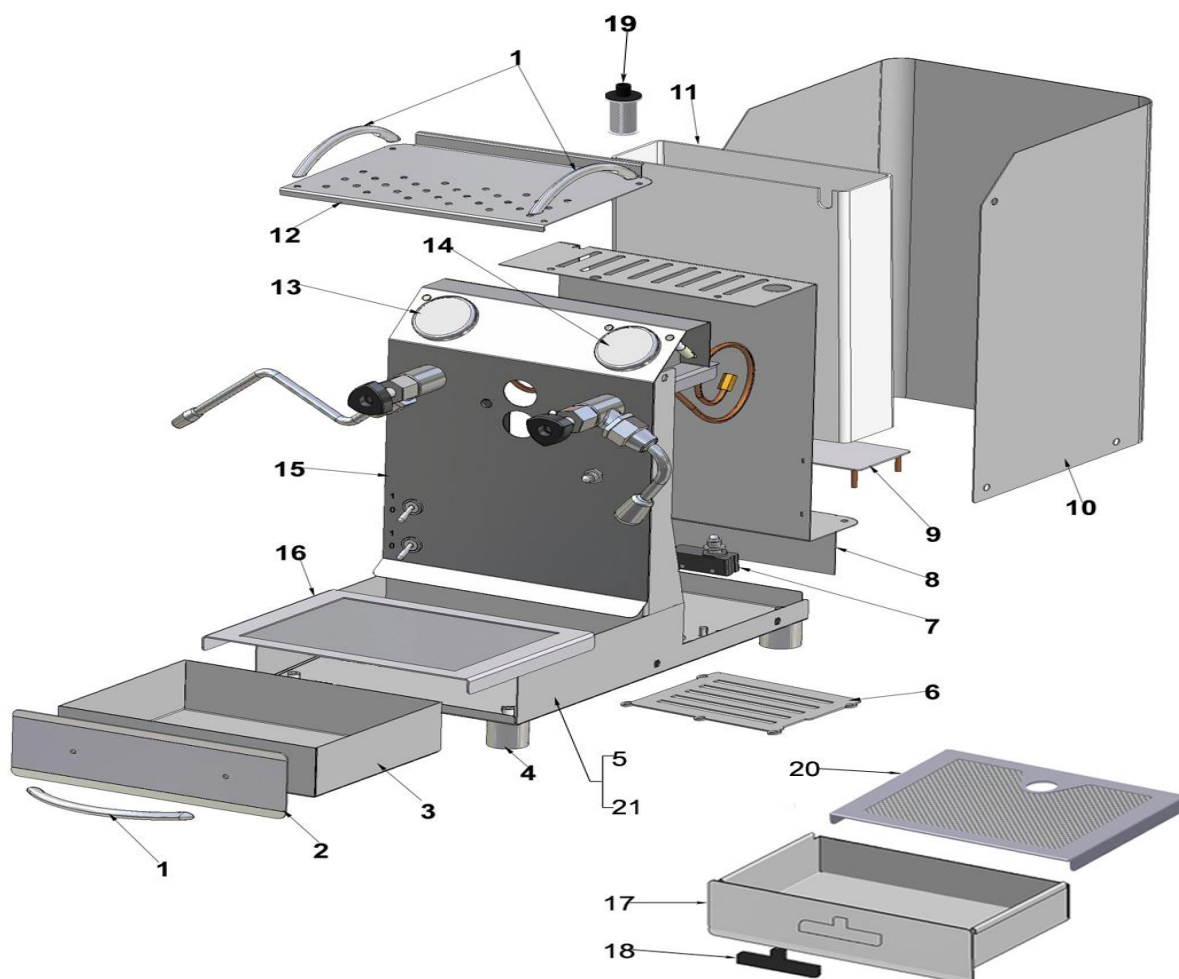

JUNIOR STEAM AND COFFEE BOILER		
POS.	CODICE	DESCRIPTION
1	GUARCALDOM	ELEMENT GASKET
2	ELETRESD60230	230V 600W L.1000MM COFFEE BOILER ELEMENT
3	ELETRESD6011C	110V 600W L.1000MM COFFEE BOILER ELEMENT
4	CALDDOMSPIDAC	COFFEE BOILER (CAL18)
5	PORTBULTERJBC	THERMOSTAT BULB-HOLDER FITTING JUNIOR
6	RACCP732BIS	1/4MX1/4M ES.14 FITTING
7	ELETGLDOM	150 DEGREES FITTING
8	ELETSON	LEVEL PROBE
9	VALVSFME	VALVE
10	RACCDOM18	1/8 FITTING
11	RACCP735	T-SHAPED 1/4X1/4X1/4 FITTING
12	CALDDOMSPIDVA	STEAM BOILER CAL.15
13	COPEADESDS2BT	THERMIC SEALING COVER
14	VALVMOSP	SAFETY VALVE 3/8
15	RACCP732BIS	1/4X1/4 ES14 FITTING
16	ELETGLDOMM165	165 DEGREES GLIXON - MANUAL RESET
17	ELETRESD12230	230V 1200W L.1000 STEAM BOILER ELEMENT
18	ELETRESD10011	110V 1000W L.1000 STEAM BOILER ELEMENT

JUNIOR DOUBLE BOILER FRAME		
POS.	CODICE	DESCRIPTION
1	MANCASCOPKIR	DRAWER HANDLE AND LID
2	CARRCFRODOMKI	DOMO.SUPER JUNIOR INOX FRONT PANEL FOR DRAWER
3	CARRCASDOMKI	DOMOBAR SUPER JUNIOR STEEL DRAWER
4	PIEDDOMSUNEW	FEET DOMOBAR SUPER NEW
5	TELADOMBASUJU	DOMOBAR SUPER JUNIOR INOX FRAME
6	COPEINFTEDOJU	LOWER COVER FOR FRAME
7	ELETMICREKIRI	NR6X5 MICROSWITCH
8	SUPVASCDOMSJU	TANK SUPPORT
9	PIASPRMIDOMKI	MICRO PRESS PLATE
10	TELADOMRIDSJU	INOX COVERING FOR DOMO.SUPER JUNIOR
11	MATECVAACDOSK	DOMO.SUPER JUNIOR WATER TANK
12	TELADOMSCONJU	DOMO.SUPER JUNIOR INOX COVERING
13	MANMDOE40016	PUMP PRESSURE 0-16 GAUGE
14	MANMDOE40025	BOILER PRESSURE 0-4 GAUGE
15	FRONDOMDJUNV2	SILKSCREEN PRINTED FRONT PANEL-JUNIOR DOUBLE BOILER
16	GRIGCASDOMKI	DRAWER GRID FOR DOMOBAR SUPER JUNIOR
17		
18	TARGADCOPI	SMALL VIBIEMME PLATE