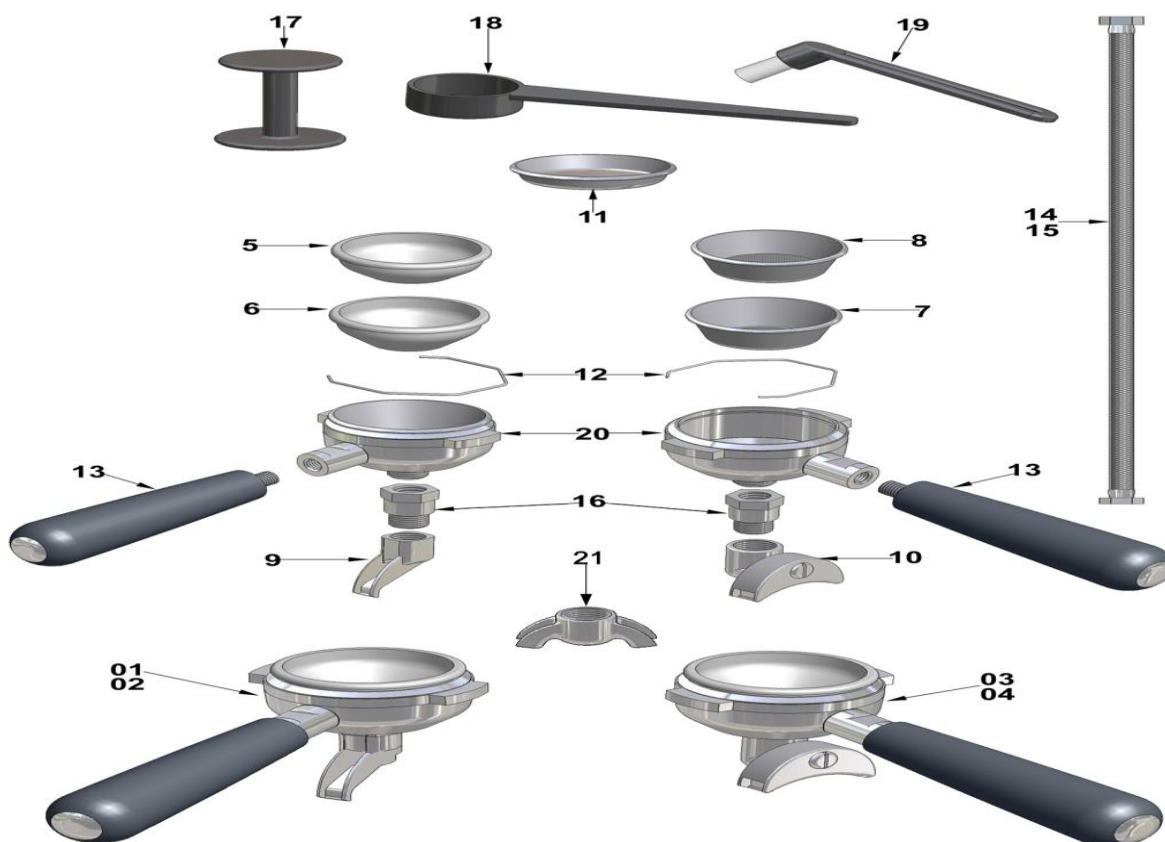

LOLLO FILTERHOLDER		
POS.	CODICE	DESCRIPTION
1	ASPORTN1TAMON	ASSEMBLY HIGH FILTERHOLDER - 1 CUP
2	ASPORTN1TBMON	ASSEMBLY LOW FILTERHOLDER - 1 CUP
3	ASPORTN2TBMON	ASSEMBLY LOW FILTERHOLDER - 2 CUPS
4	ASPORTN2TAMON	ASSEMBLY HIGH FILTERHOLDER - 2 CUPS
5	FILT1TB	LOW FILTER - 1 CUP
6	FILT1TA	HIGH FILTER - 1 CUP
7	FILT2TA	HIGH FILTER - 2 CUPS
8	FILT2TB	LOW FILTER - 2 CUPS
9	FILTBE1T	SPOUT 1 CUP
10	FILTBE2T	SPOUT 2 CUPS
11	FILTCI	COVERED FILTER
12	FILTMOLPTFL	FILTERHOLDER INOX SPRINGS
13	PORTIMPPFNEW	FILTERHOLDER HANDGRIP - NEW MODEL
14	TUBIFLINLUAL	LONG INOX FLEXIBLE TUBE L.1800
15	TUBIFLINLCOAL	SHORT INOX FLEXIBLE TUBE L.1000
16	RACCP864	LOLLO FILTERHOLDER EXTENSION FITTING
17	PRESSINO	TAMPER
18	MISURINO	DOSING SPOON
19	SPAZZOLINO	SMALL BRUSH
20	PORTTN	FILTERHOLDER SMALL CUP