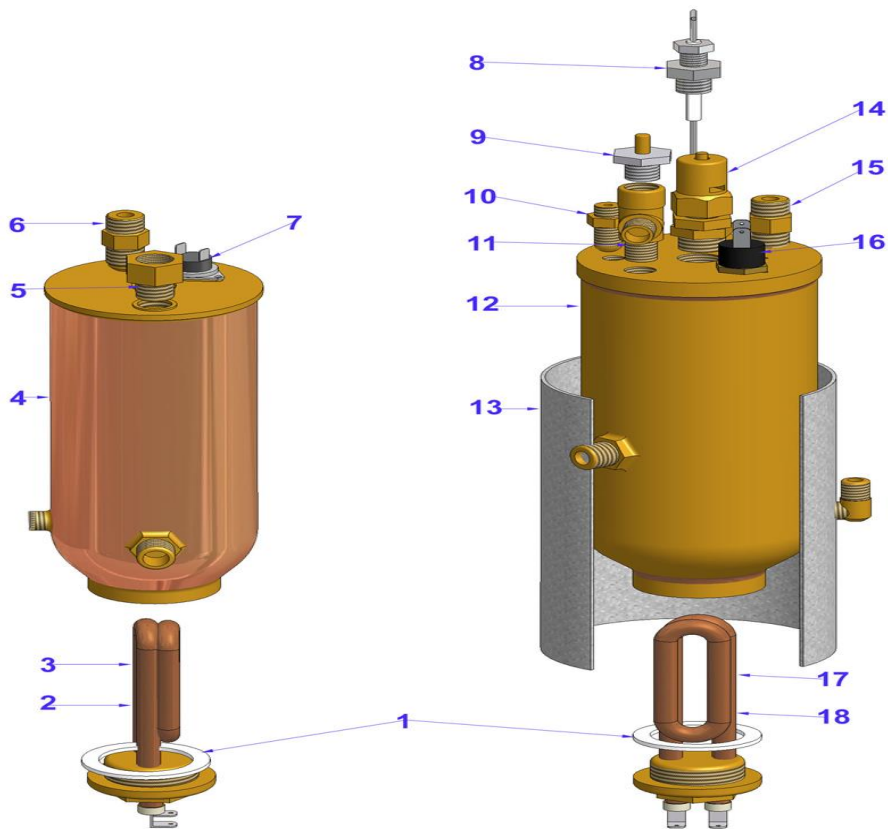

JUNIOR STEAM AND COFFEE BOILER		
POS.	CODICE	DESCRIPTION
1	GUARCALDOM	ELEMENT GASKET
2	ELETRESD60230	230V 600W L.1000MM COFFEE BOILER ELEMENT
3	ELETRESD6011C	110V 600W L.1000MM COFFEE BOILER ELEMENT
4	CALDDOMSPIDAC	COFFEE BOILER (CAL18)
5	PORTBULTERJBC	THERMOSTAT BULB-HOLDER FITTING JUNIOR
6	RACCP732BIS	1/4MX1/4M ES.14 FITTING
7	ELETGLDOM	150 DEGREES FITTING
8	ELETSON	LEVEL PROBE
9	VALVSFME	VALVE
10	RACCDOM18	1/8 FITTING
11	RACCP735	T-SHAPED 1/4X1/4X1/4 FITTING
12	CALDDOMSPIDVA	STEAM BOILER CAL.15
13	COPEADESDS2BT	THERMIC SEALING COVER
14	VALVMOSP	SAFETY VALVE 3/8
15	RACCP732BIS	1/4X1/4 ES14 FITTING
16	ELETGLDOMM165	165 DEGREES GLIXON - MANUAL RESET
17	ELETRESD12230	230V 1200W L.1000 STEAM BOILER ELEMENT
18	ELETRESD10011	110V 1000W L.1000 STEAM BOILER ELEMENT

JUNIOR DOUBLE BOILER WATERWORKS		
POS.	CODICE	DESCRIPTION
1	POMPVIDOM	220V VIBRATION PUMP
2	VALVCONTRPRES	PLASTIC AUTOPRIME VALVE
3	VALVCONTRPROT	BRASS AUTOPRIME VALVE
4	TUBICU18X18	1/8X1/8 CURVED TUBE
5	RACCGOMF548	1/8F X 1/8M ELBOW-SHAPED FITTING
6	TERMPROTDOMSU	F11 - 110 DEGREES THERMIC PROTECTION
7	MATECSIGS	800 mm SILICONE TUBE
8	RACCTPLASTICA	PLASTIC T-SHAPED FITTING
9	TUBIP900KI	GROUP OUTLET TUBE
10	TUBIFLINDO	CM.32 INOX FLEXIBLE TUBE
11	TUBIP18X18AZ	NIPLEX 1/8MX1/8M
12	ASSBYPASSNEW	NEW BYPASS
13	RACCTMMF465	1/8M X 1/8M X 1/8F FITTING
14	TUBIP878	TUBE CONNECTION FROM BOILER TO BYPASS
15	TUBIP877	PRESSURE SWITCH TUBE
16	ELETPREDOMSU	JAGER PS.15.01 PRESSURE SWITCH
17	ELETPREDSUKIR	XP 1/4" GAS PRESSURE SWITCH
18	TUBIP737	TUBE CONNECTION FROM BOILER TO WATER TAP
19	ELETELE2AU22	D.3 220V INLET WATER SOLENOID VALVE
20	TUBIP876	GROUP INLET TUBE
21	RACCELETDOMSU	1/8M X 1/4M SOLENOID VALVE REDUCTION
22	TUBIP879	TUBE CONNECTION FROM BOILER TO SOLENOID VALVE
23	ELETELE2A11UL	D.3 110V UL INLET WATER SOLENOID VALVE
24	POMPVIDOM120	110V VIBRATION PUMP
25	TUBIP880	TUBE CONNECTION FROM BOILER TO STEAM TAP