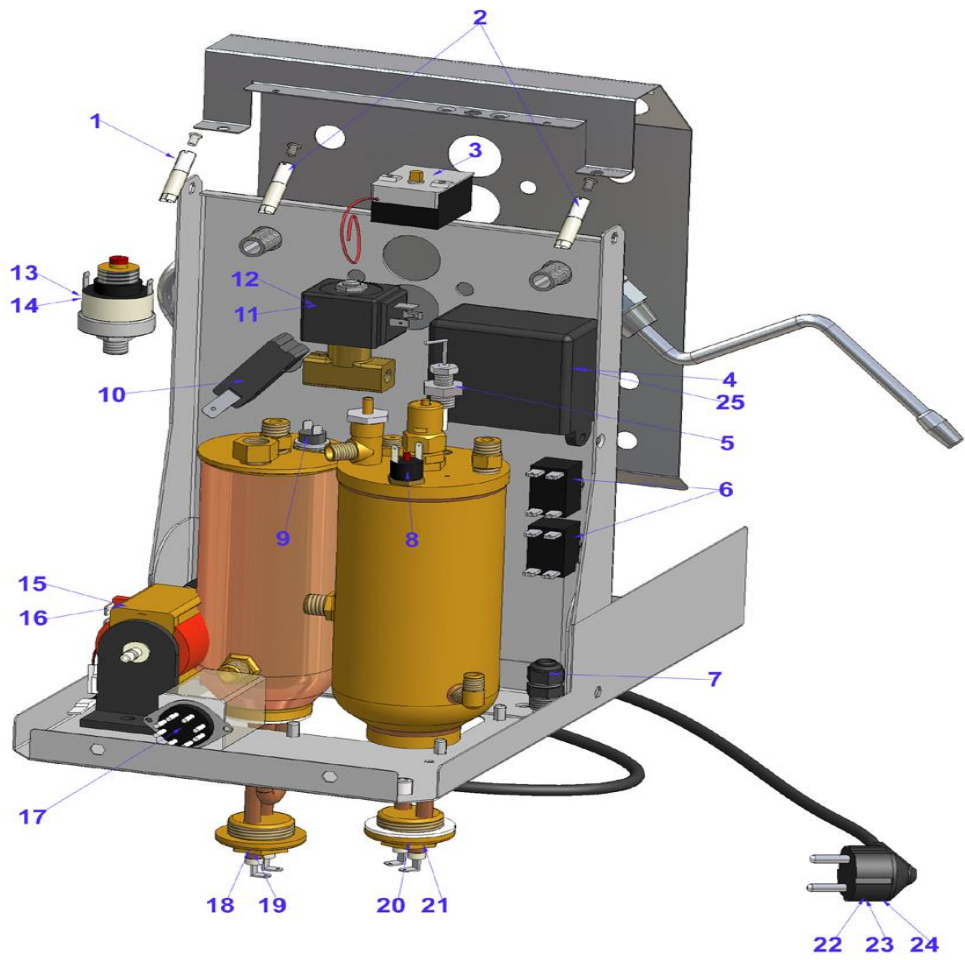

JUNIOR DOUBLE BOILER ELECTRIC SYSTEM		
POS.	CODICE	DESCRIPTION
1	ELETLAMNEONVE	GREEN WARNING LIGHT
2	ELETLAMNEONRO	RED WARNING LIGHT
3	ELETEDDOMJU2B	TR/86 ADJUSTABLE THERMOSTAT
4	ELETREGLIVDSJ	220V DOMO.S.JUNIOR LEVEL REGULATION
5	ELETSON	LEVEL PROBE
6	ELETINTLEVMET	METAL LEVER SWITCH
7	FERMCAVPGD9	PG9 CLAMP
8	ELETGLDOMM165	165 DEGREES GLIXON - MANUAL RESET
9	ELETGLDOM	150 DEGREES GLIXON - AUTOMATIC RESET
10	ELETMICREKIRI	NR6X5 MICROSWITCH
11	ELETELE2AU22	D.3 220V INLET WATER SOLENOID VALVE
12	ELETELE2A11UL	D.3 110V UL INLET WATER SOLENOID VALVE
13	ELETPREDOMSU	JAGER PS.15.01 PRESSURE SWITCH
14	ELETPREDSUKIR	XP 1/4" GAS PRESSURE SWITCH
15	POMPVIDDOM	220V VIBRATION PUMP
16	POMPVIDDOM120	110V VIBRATION PUMP
17	RELECABDSJ110	110V R15-1012-23 WIRED RELAY
18	ELETRES60230	230V 600W L.1000MM COFFEE BOILER ELEMENT
19	ELETRES6011C	110V 600W L.1000MM COFFEE BOILER ELEMENT
20	ELETRES12230	230V 1200W L.1000 STEAM BOILER ELEMENT
21	ELETRES10011	110V 1000W L.1000 STEAM BOILER ELEMENT
22	ELETCAVAL20DO	3X1 L.2000 SCHUKO CABLE
23	ELETCAVALAUS	3X1 L.2000 AUSTRALIAN PLUG CABLE
24	ELETCAVAUL	14 AWG U.S.A. CABLE
25	ELETREGLIVDJ1	110V DOMO.S.JUNIOR LEVEL REGULATION