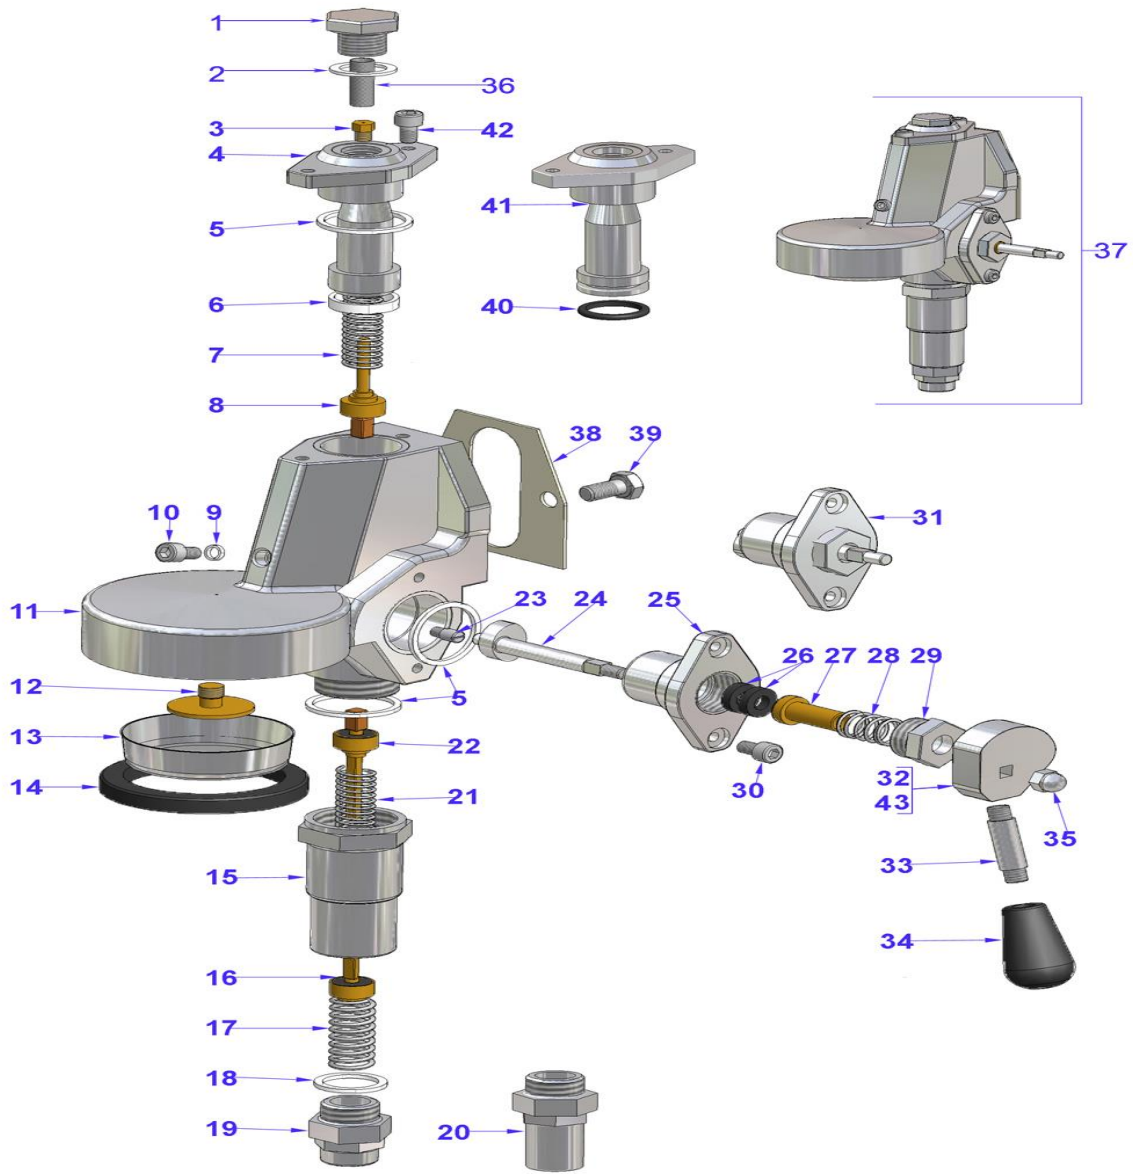

MANUAL GROUP		
POS.	CODICE	DESCRIPTION
1	RACCTACHCASU	CAP FOR UPPER LOCK GROUP
2	GUARTACHGR	CAP GASKETS FOR GROUP LOCK
3	RACCGIES7	GIGLEUR GROUP ES7
4	RACCCASUTEPI	GROUP UPPER CAP
5	GUARCAINGRTE	CAP FOR LOWER LOCK GOUP
6	GUARCASUTEPI	GASKET FOR UPPER CAP
7	MOLLVAER	DISTRIBUTION VALVE SPRING
8	ASSVALVEROG	DISTRIBUTION VALVE SET
9	VITERON6TEFLO	TEFLON WASHER D.6
10	VITEBR6MACO	6MA SHORT GRUB SCREW
11	CORPOGRUPPO	MANUAL GROUP BODY
12	RACCCSPGR	GROUP SPRAYER
13	FILTDCREGR	NET SHOWER
14	GUARSOT	UNDERPAN GASKET
15	RACCCAIN	LOWER CAP GROUP COMPL.
16	ASSVALVSCAR	DISCHARGE VALVE SET
17	MOLLSC	DRAIN SPRING AND EXPANSION VALVE
18	GUARTE	PRESS GASKET
19	ASSTASC	DISCHARGE CAP SET
20	ASSTASCAUTDMA	DISCHARGE CAP SET DOMOBAR SUPER
21	MOLLVAIN	INFUSION VALVE SPRING
22	ASSVALVINF	INFUSION VALVE SET
23	RACCPEFECA	PIN FOR CAM
24	RACCALCAGR	LEVER GROUP CAM
25	RACCCACOGR	GROUP LOCK CONTROL
26	GUARPICA	PLANE GASKET CAM EP709 15,5X7,5X4
27	RACCBUPRGO	BUSH
28	MOLLPRGO	SPRING
29	RACCTAPRGO	CAP
30	VITEBR6MA	SCREW 6MA
31	ASSCOMGRCAMME	SET FOR LEVER BASE CONTROL
32	TUBIP714	LEVER BASE MICRO REPL. P.714
33	TUBIP715	LEVER BASE ROD MICRO P.715
34	MANPPOLE	CAM KNOB
35	VITEDACE6MAIN	INOX COVERED NUTS 6MA
36	FILTRGIGLEUR	GROUP GIGLEUR FILTER
37	GRUPMANREP291	MANUAL GROUP REPLICA P. 291
38	GUARGR	SLOT-HOLED GASKETS FOR GROUP
39	VITETEM8X14	8MA GROUP NUT
40	GUAROR128	GASKETS OR 128 EP851
41	RACCCASU	GROUP CAP
42	VITEBR6MACO	6MA SHORT GRUB SCREW
43	TUBICAMMERC	MERCURY COMMAND HANDLE