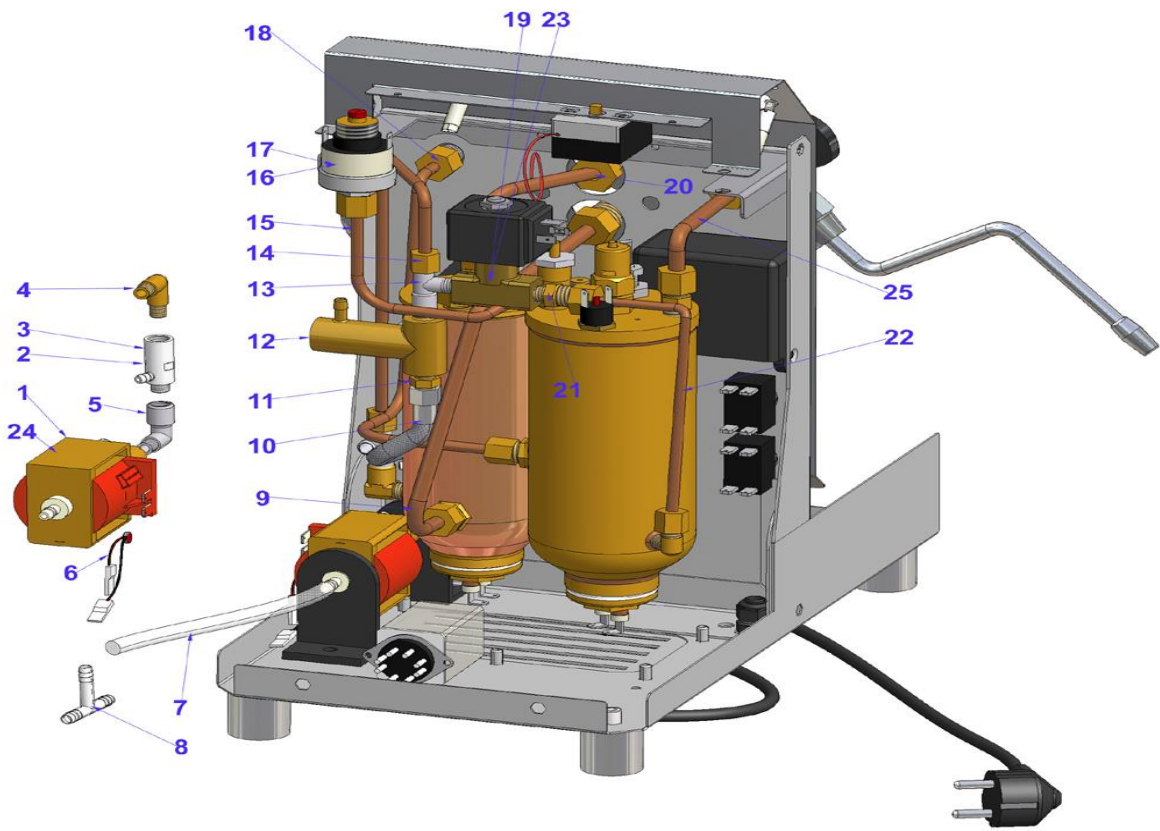

JUNIOR STEAM AND COFFEE BOILER		
POS.	CODICE	DESCRIPTION
1	GUARCALDOM	ELEMENT GASKET
2	ELETRESD60230	230V 600W L.1000MM COFFEE BOILER ELEMENT
3	ELETRESD6011C	110V 600W L.1000MM COFFEE BOILER ELEMENT
4	CALDDOMSPIDAC	COFFEE BOILER (CAL18)
5	PORTBULTERJBC	THERMOSTAT BULB-HOLDER FITTING JUNIOR
6	RACCP732BIS	1/4MX1/4M ES.14 FITTING
7	ELETGLDOM	150 DEGREES FITTING
8	ELETSON	LEVEL PROBE
9	VALVSFME	VALVE
10	RACCDOM18	1/8 FITTING
11	RACCP735	T-SHAPED 1/4X1/4X1/4 FITTING
12	CALDDOMSPIDVA	STEAM BOILER CAL.15
13	COPEADESDS2BT	THERMIC SEALING COVER
14	VALVMOSP	SAFETY VALVE 3/8
15	RACCP732BIS	1/4X1/4 ES14 FITTING
16	ELETGLDOMM165	165 DEGREES GLIXON - MANUAL RESET
17	ELETRESD12230	230V 1200W L.1000 STEAM BOILER ELEMENT
18	ELETRESD10011	110V 1000W L.1000 STEAM BOILER ELEMENT

JUNIOR DOUBLE BOILER WATERWORKS		
POS.	CODICE	DESCRIPTION
1	POMPVIDOM	220V VIBRATION PUMP
2	VALVCONTRPRES	PLASTIC AUTOPRIME VALVE
3	VALVCONTRPROT	BRASS AUTOPRIME VALVE
4	TUBICU18X18	1/8X1/8 CURVED TUBE
5	RACCGOMF548	1/8F X 1/8M ELBOW-SHAPED FITTING
6	TERMPROTDOMSU	F11 - 110 DEGREES THERMIC PROTECTION
7	MATECSIGS	800 mm SILICONE TUBE
8	RACCTPLASTICA	PLASTIC T-SHAPED FITTING
9	TUBIP900KI	GROUP OUTLET TUBE
10	TUBIFLINDO	CM.32 INOX FLEXIBLE TUBE
11	TUBIP18X18AZ	NIPLEX 1/8MX1/8M
12	ASSBYPASSNEW	NEW BYPASS
13	RACCTMMF465	1/8M X 1/8M X 1/8F FITTING
14	TUBIP878	TUBE CONNECTION FROM BOILER TO BYPASS
15	TUBIP877	PRESSURE SWITCH TUBE
16	ELETPREDOMSU	JAGER PS.15.01 PRESSURE SWITCH
17	ELETPREDSUKIR	XP 1/4" GAS PRESSURE SWITCH
18	TUBIP737	TUBE CONNECTION FROM BOILER TO WATER TAP
19	ELETELE2AU22	D.3 220V INLET WATER SOLENOID VALVE
20	TUBIP876	GROUP INLET TUBE
21	RACCELETDOMSU	1/8M X 1/4M SOLENOID VALVE REDUCTION
22	TUBIP879	TUBE CONNECTION FROM BOILER TO SOLENOID VALVE
23	ELETELE2A11UL	D.3 110V UL INLET WATER SOLENOID VALVE
24	POMPVIDOM120	110V VIBRATION PUMP
25	TUBIP880	TUBE CONNECTION FROM BOILER TO STEAM TAP