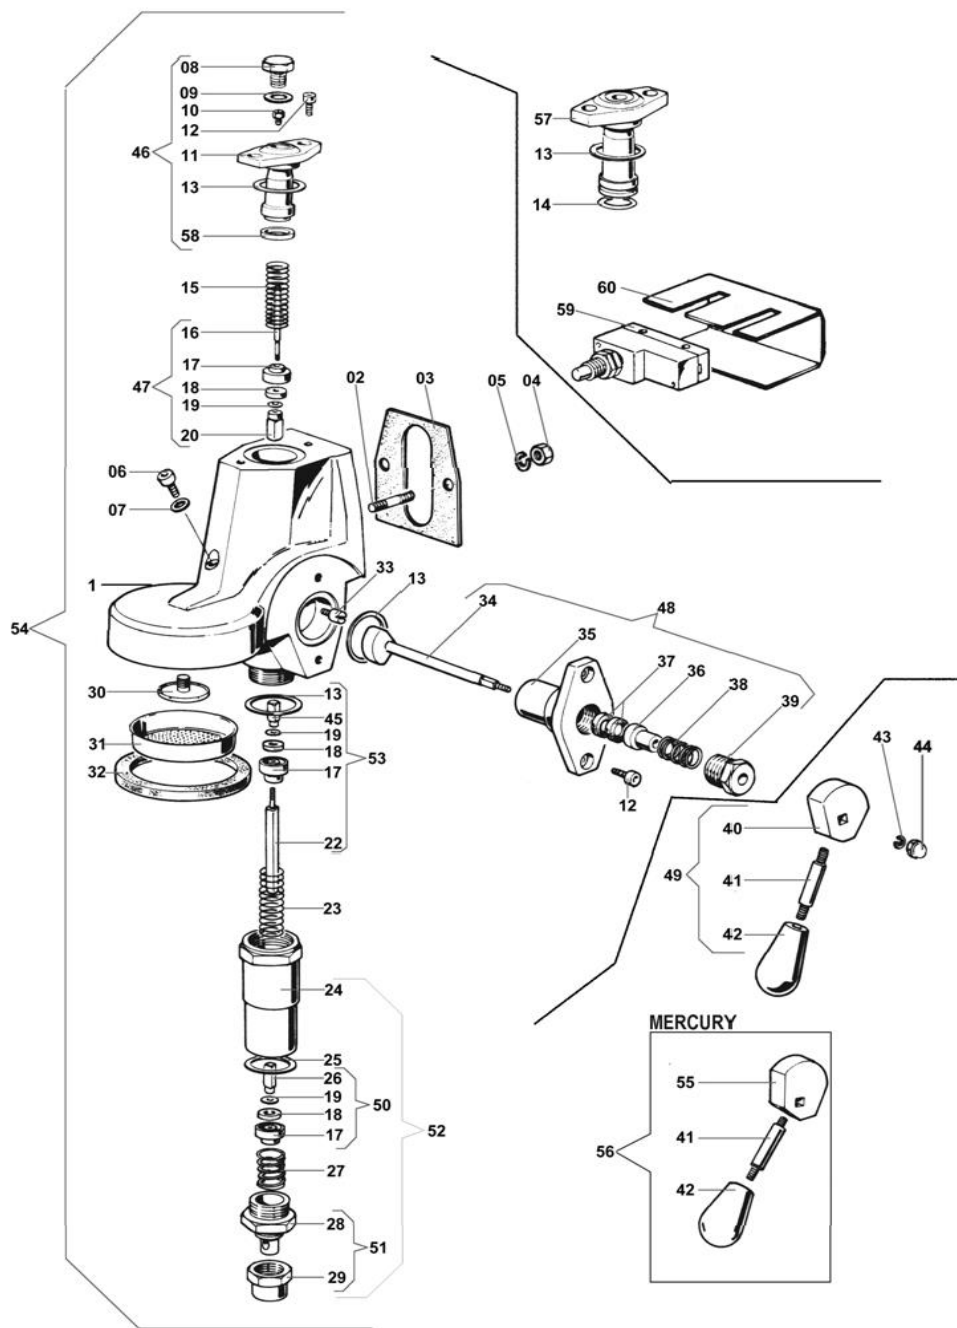

DOMOBAR SUPER SPAREPARTS

CATALOGUE

MANUAL GROUP

POS.	PART NO.	DESCRIPTION
1	CORPOGRUPPO	ASSEMBLY/BODY MANUAL GROUP
2	PRIG8MA	SCREW M8X27 T.F.8-15
3	GUARGR	GROUP GASKETS ASOLATE
4	VITEDAD8MAZI	NUTS UNI 5587 8MA 6S ZINC.
5	VITERONGR8MA	INOX WASHERS UNI 1751 8MA
6	VITEBR6MACO	SCREW 6MA BRUGOLA
7	VITERON6TEFLO	TEFLON WASHER D.6 DIS.359
8	RACCTACHCASU	CAP FOR UPPER LOCK GROUP
9	GUARTACHGR	CAP GASKETS FOR GROUP LOCK DIS.344
10	RACCGIES7	GIGLER GROUP ES7 DIS.327
11	RACCCASU	GROUP CAP
12	VITEBR6MA	SCREW 6MA
13	GUARCAINGRTE	CAP FOR LOWER LOCK GOUP
14	GUAROR128	GASKETS OR 128 EP851
15	MOLLVAER	DELIVERY-VALVE SPRING
16	RACCPEVAER	DELIVERY-VALVE PIN
17	RACCPOGU	GASKET-HOLDER
18	GUARPI	PLANE GASKET EP851 13X4X4 DIS.170
19	RACCROPOGU	GASKET-HOLDER WASHER
20	RACCGAVERQU	LARGE VALVE SQUARE PIN
22	RACCPEINTR	VALV ROD
23	MOLLVAIN	INFUS.ION VALVE SPRING
24	RACCCAIN	INFERIORE CAP GROUP COMPL.
25	GUARTE	GASKET 170 DIS.325
26	RACCGASCTR	OUTLET VALVE SQUARE PIN
27	MOLLSC	DRAIN-SPRING & EXPANSION-VALVE
28	RACCTASC28	DRAIN-PLUG P28
29	RACCTASC29	DRAIN-PLUG P29