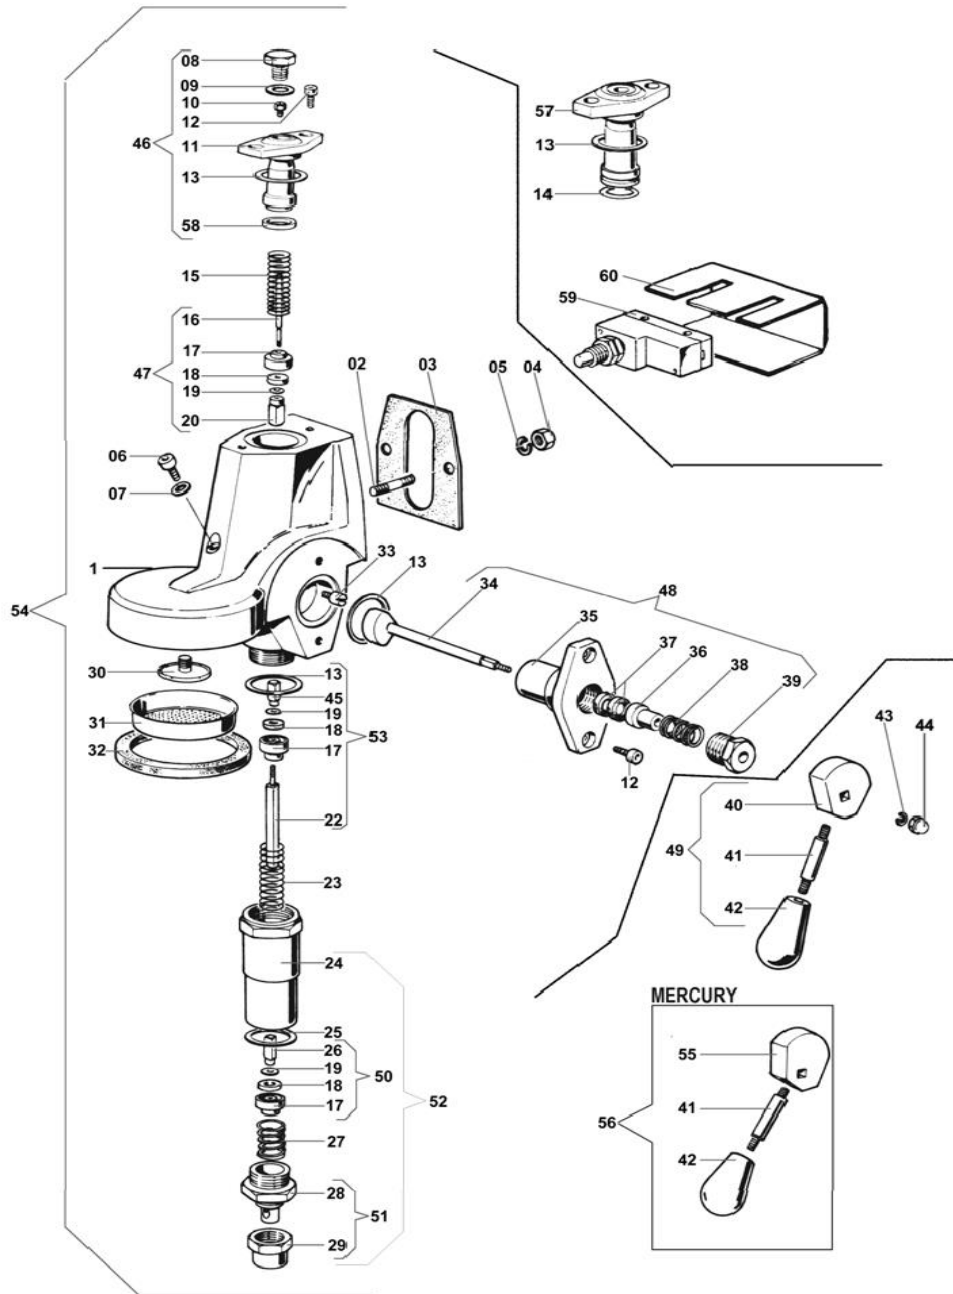

MANUAL GROUP

POS.	PART NO.	DESCRIPTION
30	RACCSPGR	THREAD GROUP
31	FILTDCREGR	NET SHOWER
32	GUARSOT	UNDERPAN GASKETS
33	RACCFECCA	PIN LEVER BUTT
34	RACCALCAGR	LEVER ROD
35	RACCACOGR	LOCK COMMAND GROUP
36	RACCBUPRGO	BUSH
37	GUARPICA	PLANE GASKET CAMME EP709 15,5X7,5X4
38	MOLLPRGO	SPRING
39	RACCTAPRGO	CAP
40	TUBIP714	LEVER BASE MICRO REPL. P.714
41	TUBIP715	LEVER BASE ROD MICRO P.715
42	MANPPOLE	COMMAND HANDLE I.147/40 M8 19802
43	VITERONGR6MA	INOX WASHERS UNI 1751 6 MA
44	VITEDACE6MAIN	INOX CAP-NUTS 6MA
45	RACCGAVAINQU	OUTLET VALVE SQUARE PIN
46	ASSCANOTTO	SET FOR UPPER CUP LOCK GROUP
47	ASSVALVEROG	SET DISTRIBUTION VALVE
48	ASSCOMGRCAMME	SETCOMMAND LEVER BASE
49	ASSCOMGRUPPO	COMMAND HANDLE
50	ASSVALVSCAR	SET DISCHARGE VALVE
51	ASSTASC	SET DISCHARGE CAP
52	ASSSCCOM	SET DISCHARGE COMPLETE
53	ASSVALVINF	SET INFUSION VALVE
54	GRUPMANREP291	MANUAL GROUP REPLICA P. 291
55	TUBICAMMERC	MERCURY COMMAND HANDLE
56	ASSCOMGRUPMER	COMMAND HANDLE FOR MERCURY
57	RACCCASUTEPI	SUPERIOR CAP
58	GUARCASUTEPI	GASKET SUPERIOR CAP
59	ELETMICRE	MICRON
60	COPEMICRO	CAP FOR MICRON

DOMOBAR SUPER