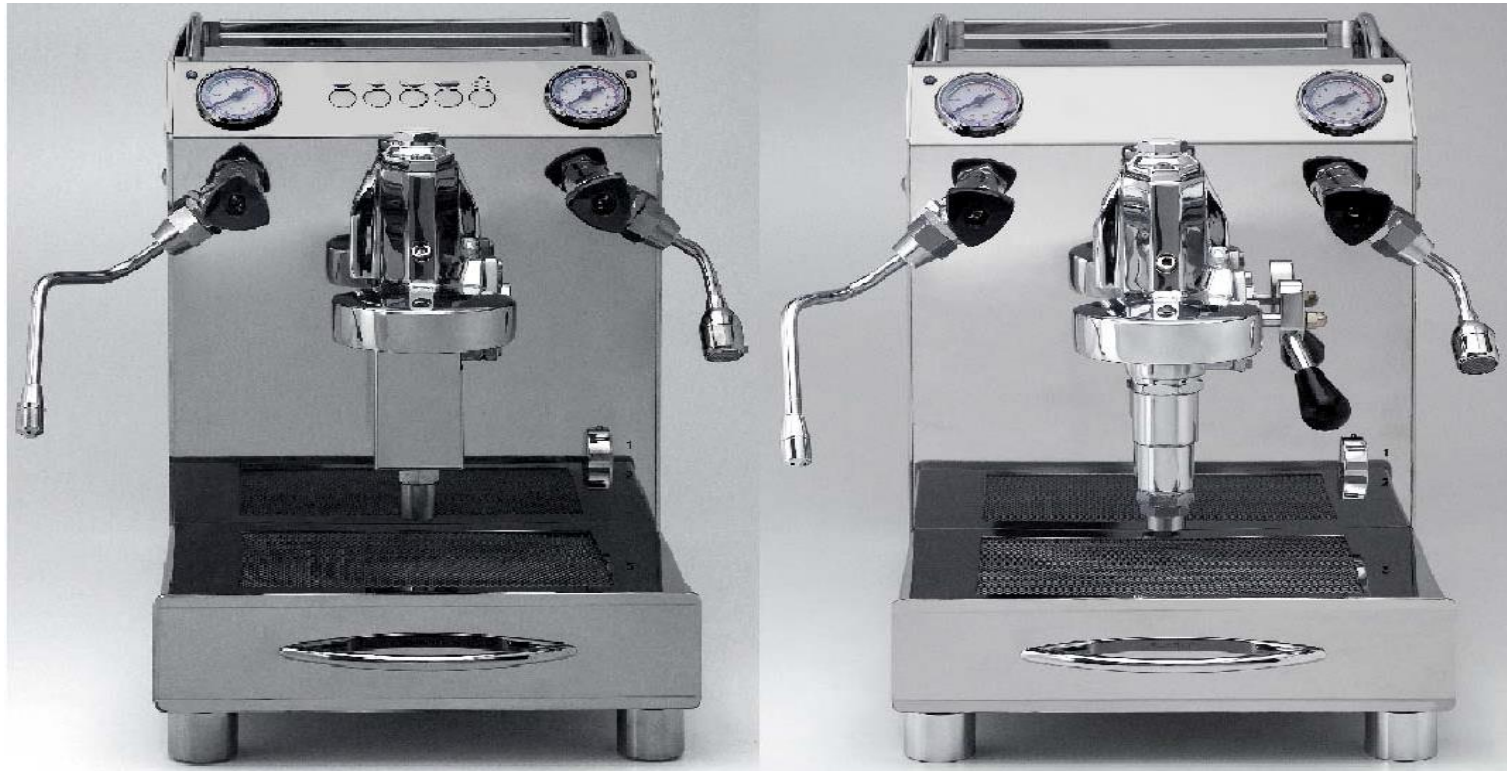

DOMOBAR SUPER SPAREPARTS

CATALOGUE

MANUAL GROUP

POS.	PART NO.	DESCRIPTION
1	CORPOGRUPPO	ASSEMBLY/BODY MANUAL GROUP
2	PRIG8MA	SCREW M8X27 T.F.8-15
3	GUARGR	GROUP GASKETS ASOLATE
4	VITEDAD8MAZI	NUTS UNI 5587 8MA 6S ZINC.
5	VITERONGR8MA	INOX WASHERS UNI 1751 8MA
6	VITEBR6MACO	SCREW 6MA BRUGOLA
7	VITERON6TEFLO	TEFLON WASHER D.6 DIS.359
8	RACCTACHCASU	CAP FOR UPPER LOCK GROUP
9	GUARTACHGR	CAP GASKETS FOR GROUP LOCK DIS.344
10	RACCGIES7	GIGLER GROUP ES7 DIS.327
11	RACCCASU	GROUP CAP
12	VITEBR6MA	SCREW 6MA
13	GUARCAINGRTE	CAP FOR LOWER LOCK GOUP
14	GUAROR128	GASKETS OR 128 EP851
15	MOLLVAER	DELIVERY-VALVE SPRING
16	RACCPEVAER	DELIVERY-VALVE PIN
17	RACCPOGU	GASKET-HOLDER
18	GUARPI	PLANE GASKET EP851 13X4X4 DIS.170
19	RACCROPOGU	GASKET-HOLDER WASHER
20	RACCGAVERQU	LARGE VALVE SQUARE PIN
22	RACCPEINTR	VALV ROD
23	MOLLVAIN	INFUS.ION VALVE SPRING
24	RACCCAIN	INFERIORE CAP GROUP COMPL.
25	GUARTE	GASKET 170 DIS.325
26	RACCGASCTR	OUTLET VALVE SQUARE PIN
27	MOLLSC	DRAIN-SPRING & EXPANSION-VALVE
28	RACCTASC28	DRAIN-PLUG P28
29	RACCTASC29	DRAIN-PLUG P29