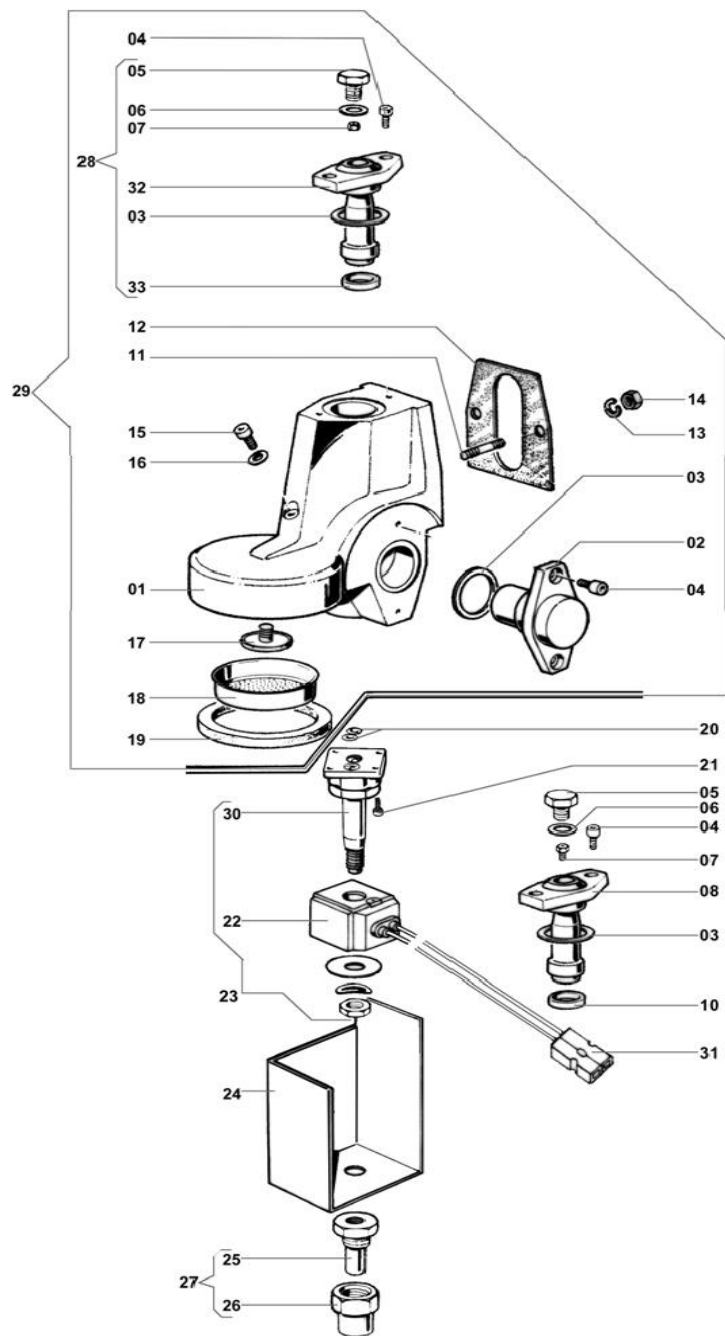

AUTOMATIC GROUP

POS.	PART NO.	DESCRIPTION
1	CORPOGRUPAUT	ASSEMBLY/BODY AUTOMATIC GROUP
2	RACCATN	LATERAL AUTOMATIC GROUP CAP
3	GUARCAINGRTE	INFERIOR CAPGASKETS
4	VITEBR6MA	SCREW 6MA
5	RACCTACHCASU	CAP FOR UPPER CAP GROUP LOCK
6	GUAROR128	GASKETS OR 128 EP851
7	RACCGIES7	GIGLER GROUP ES7
8	RACCCASU	SUPERIOR GROUP CAP COMPLETE
11	PRIG8MA	SCREW M8X27 T.F.8-15
12	GUARGR	GROUP GASKETS
13	VITERONGR8MA	INOX WASHERS UNI 1751 8MA
14	VITEDAD8MAZI	NUTS UNI 5587 8MA 6S ZINC.
15	VITEBR6MA	SCREW 6MA
16	VITERON6TEFLO	TEFLON WASHER D.6
17	RACCSPGR	THREAD GROUP
18	FILTDCREGR	NET SHOWER
19	GUARSOT	UNDERPAN GASKETS
20	GUARR5	GASKET R5 EP851
21	VITEVITBR	INOX SCREW UNI 5931 4X10 MA
22	ELETBO3V	SOLENOID VALVE COIL 3 VIE 304398
23	ELETELE3VCAB	SOLENOID VALVE CABLATA 3 VIE VE128IR
24	COPEELEGRINEW	SOLENOID VALVE COVERING FOR INOX GROUP
25	RACCTASC28AUT	DRAIN-PLUG P28
26	RACCTASC29	DRAIN-PLUG P29
27	ASSTASCAUT	SET OF DISCHARGE CAPAUTOMATIC GROUP
28	ASSCANOTTO	SET GROUP CAP
29	GRUPAUT	CHROMIUM-PLATED AUTOMATIC GROUP
30	ELETCOELE	SOLENOID VALVE BODY (PM 128 IR)
31	ELETMORSPA21	TERMINAL BOARD PA/21/12
32	RACCCASUTEPI	SUPERIOR GROUP CAP
33	GUARCASUTEPI	GASKET SUPERIOR CAP

DOMOBAR SUPER