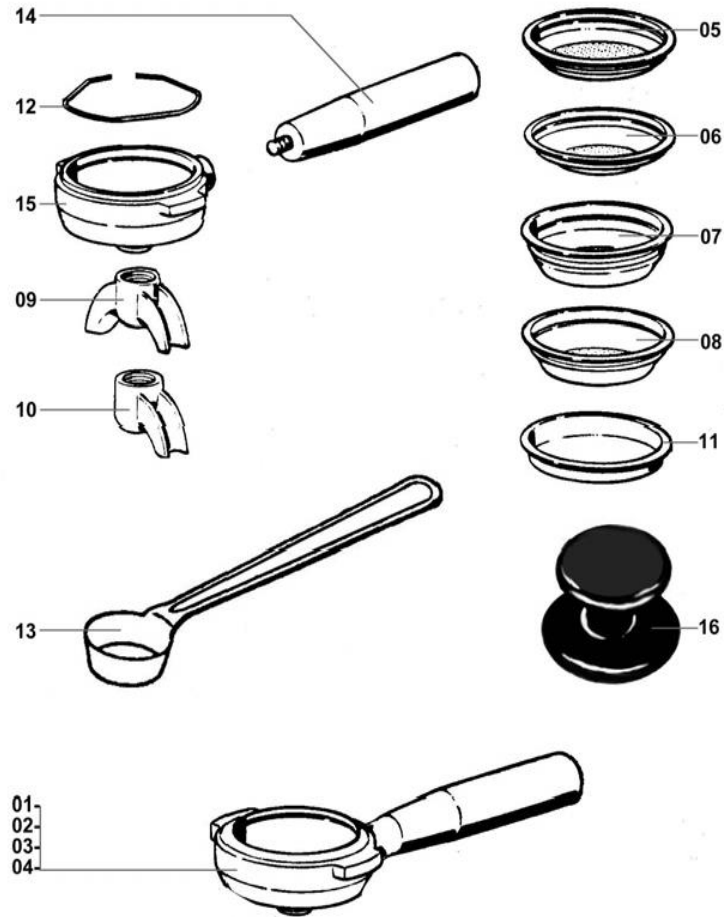

DOMOBAR SUPER

MANUAL GROUP

POS.	PART NO.	DESCRIPTION
30	RACCSPGR	THREAD GROUP
31	FILTDCREGR	NET SHOWER
32	GUARSOT	UNDERPAN GASKETS
33	RACCFECCA	PIN LEVER BUTT
34	RACCALCAGR	LEVER ROD
35	RACCACOGR	LOCK COMMAND GROUP
36	RACCBUPRGO	BUSH
37	GUARPICA	PLANE GASKET CAMME EP709 15,5X7,5X4
38	MOLLPRGO	SPRING
39	RACCTAPRGO	CAP
40	TUBIP714	LEVER BASE MICRO REPL. P.714
41	TUBIP715	LEVER BASE ROD MICRO P.715
42	MANPPOLE	COMMAND HANDLE I.147/40 M8 19802
43	VITERONGR6MA	INOX WASHERS UNI 1751 6 MA
44	VITEDACE6MAIN	INOX CAP-NUTS 6MA
45	RACCGAVAINQU	OUTLET VALVE SQUARE PIN
46	ASSCANOTTO	SET FOR UPPER CUP LOCK GROUP
47	ASSVALVEROG	SET DISTRIBUTION VALVE
48	ASSCOMGRCAMME	SETCOMMAND LEVER BASE
49	ASSCOMGRUPPO	COMMAND HANDLE
50	ASSVALVSCAR	SET DISCHARGE VALVE
51	ASSTASC	SET DISCHARGE CAP
52	ASSSCCOM	SET DISCHARGE COMPLETE
53	ASSVALVINF	SET INFUSION VALVE
54	GRUPMANREP291	MANUAL GROUP REPLICA P. 291
55	TUBICAMMERC	MERCURY COMMAND HANDLE
56	ASSCOMGRUPMER	COMMAND HANDLE FOR MERCURY
57	RACCCASUTEPI	SUPERIOR CAP
58	GUARCASUTEPI	GASKET SUPERIOR CAP
59	ELETMICRE	MICRON
60	COPEMICRO	CAP FOR MICRON

DOMOBAR SUPER

DOMOBAR SUPER FILTERHOLDER

POS.	PART NO.	DESCRIPTION
1	ASSPORTDOM1TA	ASSEMBLY HIGH FILTERHOLDER DOMOBAR 1 CUP
2	ASSPORTDOM1TB	ASSEMBLY LOW FILTERHOLDER DOMOBAR 1 CUP
3	ASSPORTDOM2TA	ASSEMBLY HIGH FILTERHOLDER DOMOBAR 2 CUPS
4	ASSPORTDOM2TB	ASSEMBLY LOW FILTERHOLDER DOMOBAR 2 CUPS
5	FILT1TA	HIGH FILTER 1 CUP
6	FILT1TB	LOW FILTER 1 CUP
7	FILT2TA	HIGH FILTER 2 CUPS
8	FILT2TB	LOW FILTER 2 CUPS
9	FILTBEC1TDOM	SPOUT 1 CUP, CURVED & CLOSED
10	FILTBEC2TDOM	SPOUT 2 CUPS DOMOBAR
11	FILTCI	COVERED FILTER
12	FILTMOLPTFL	INOX FILTERHOLDER SPRINGS
13	MISURINO	DOSING SPOON
14	PORTIMPPF	FILTERHOLDER HANDGRIP
15	PORTTN	FILTERHOLDER T.N.PORTTN
16	PRESSINO	TAMPER