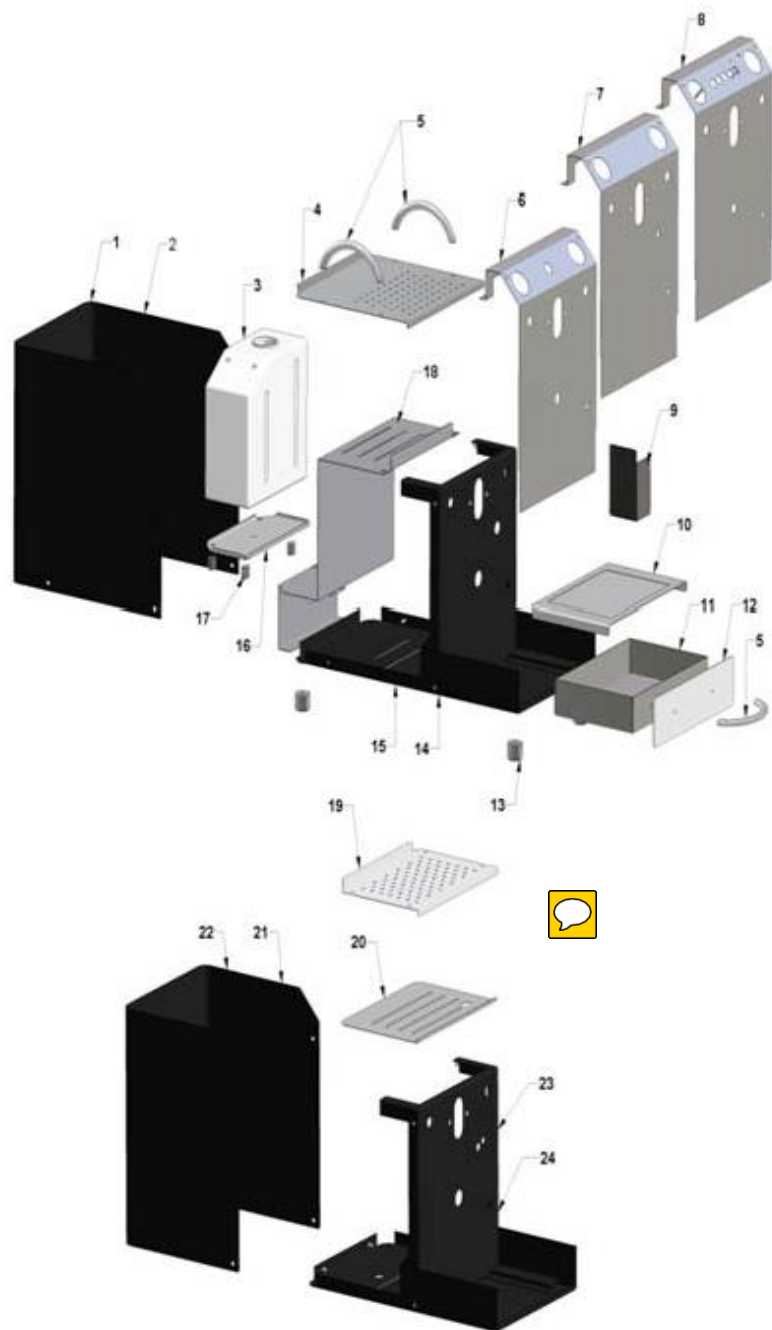

NEW DOMOBAR SUPER FRAME

POS.	PART NO.	DESCRIPTION
1	TELADOMSRINEW	INOX COVERING NEW DOMOBAR SUPER
2	TELADOSURINNW	BLACK COVERING NEW DOMOBAR SUPER
3	MATECVAACDOSU	WATER TANK FOR DOMOBAR
4	TELADOMSCONEW	INOX COVERING FOR DOMOBAR FRAME
5	MANCASCOPKIR	DRAWER HANDLE AND LID FOR DOMOBAR SUPER
6	FRNDOMSPUNEW	INOX FRONT PANEL NEW DOM.S. PUSH BOTTON
7	FRNDOMSMANEW	INOX FRONT PANEL NEW DOMOBAR SUPER
8	FRNDOMSELNEW	INOX FRONT PANEL NEW DOM.S. ELECTRONIC
9	COPELEGRINEW	SOLENOID VALVE COVERING FOR INOX GROUP
10	GRIGCSDOMSNEW	DRAWER GRID FOR NEW DOMOBAR SUPER
11	CARRCASDOSUKI	STEEL INOX DRAWER DOMOBAR SUPER NEW
12	CARRCFRODOMSK	INOX FRONT PANEL FOR DRAWER NEW DOMOBAR SUPER
13	PIEDDOMSUNEW	FEET DOMOBAR SUPER NEW
14	TELADOMBASUNW	FRAME BASE FOR NEW DOMOBAR SUPER BLACK
15	TELADOMSUPNEW	INOX NEW DOMOBAR SUPER FRAME
16	PIASPRMIDOIN	MICRO PRESS PLATE
17	MOLLIASMICDO	MICRO PRESS SPRING DOMOBAR INOX
18	SUPVASCDOSNEW	TANK SUPPORT NEW DOMOBAR
19	TELADOMSCARNW	COVERING DOM. SUPER INOX WATER NET CONNECTION
20	COPEDOMSUPATR	UPPER INTERNAL COVER DOM. SUPER WATER NET CONN.
21	TELADOSRNARN	BLACK COVERING NEW DOM.S. WATER NET CONNECTION
22	TELADOMSRINARN	INOX COVERING NEW DOM.S. WATER NET CONNECTION
23	TELADOBSINARN	INOX FRAME FOR NEW DOM. S. WATER NET CONNECTION
24	TELADOSARNNEW	BLACK FRAME FOR NEW DOM.S.WATER NET CONNECTION

2017-06-01 09:20:12

The following part numbers need to be ordered if a new ~~fit~~ required. Do not order the part numbers listed against 14 and 15 TELADOMSUPARV INOX BODYWORK DOMO.SUPER - WATER NET CON EUR 126,5

CARRCASDOSAV2 DRAWER ASSEMBLY PARTS FOR WATER NET CONN EUR 60

GRIGCSDOMSAR2 GRIGLIA CASSETTO D.S 2011 CON FORO EUR 37

FRNDOMSMLVRV FRONT PANEL-DOMO S. **MANUAL** EUR 49