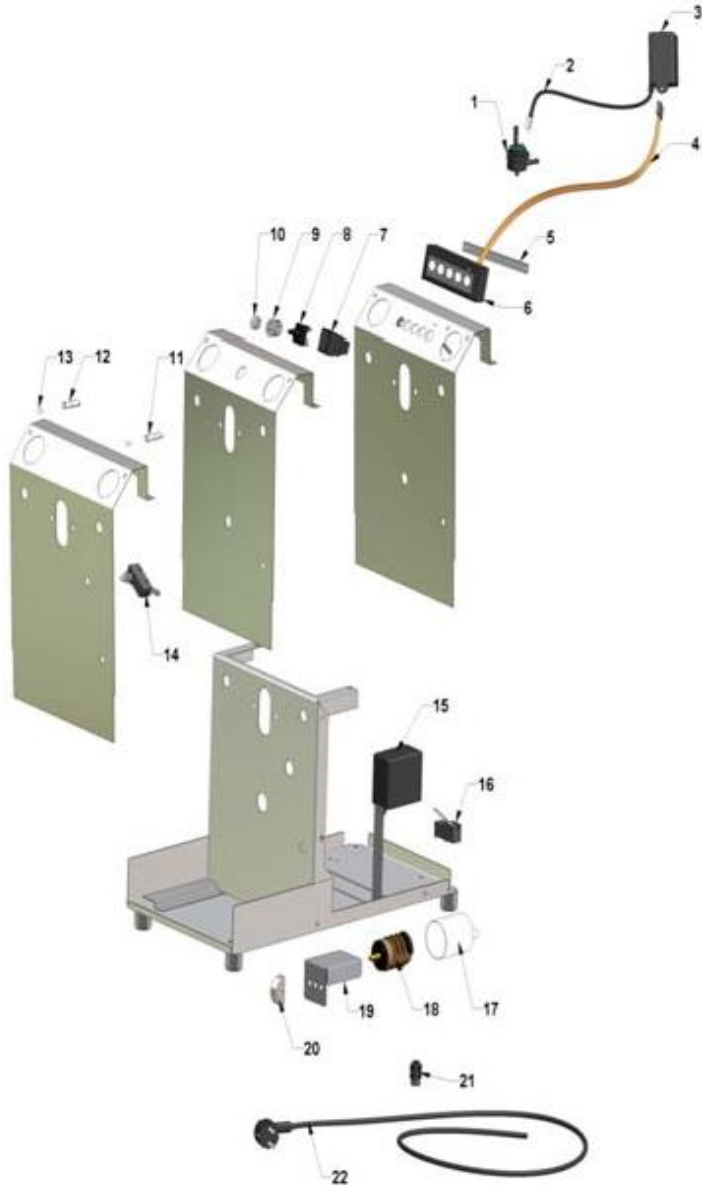

2017-06-01 09:20:12

The following part numbers need to be ordered if a new ~~fit~~ required. Do not order the part numbers listed against 14 and 15 TELADOMSUPARV INOX BODYWORK DOMO.SUPER - WATER NET CON EUR 126,5

CARRCASDOSAV2 DRAWER ASSEMBLY PARTS FOR WATER NET CONN EUR 60

GRIGCSDOMSAR2 GRIGLIA CASSETTO D.S 2011 CON FORO EUR 37

FRNDOMSMLVRV FRONT PANEL-DOMO S. **MANUAL** EUR 49

ELECTRIC SYSTEM NEW DOMOBAR SUPER

POS.	PART NO.	DESCRIPTION
1	ELETCONTVODOS	VOLUMETRIC COUNTER DOMOBAR SUPER ELECTRONIC
2	ELETCVAVDOSDOS	LINKING CABLE FROM PLANT TO DOSING
3	ELETDOS30DOM	DOSING MICROP. 30 4M
4	ELTECCAV8V600	PUSH BUTTON CABLE 8 WAYS FMM 600
5	SQUAPIPULS	PUSH BUTTON JAMMING PLATE
6	ELETPUL1LEDAL	PUSH BUTTON PANEL 1 LED X DOS 3D ALUMINIUM BUTTONS
7	ELETCAPNEOPR	NEOPRENE CAPSULE FOR PUSH BUTTONS VBM 48
8	ELETPULBIPDOR	BIPOLAR SWITCH 16A/250V DOMPBAR/S/REPLI
9	ELETPULSUPOVD	CHROMED OVAL SUPPORT FOR DOMOBAR/REPLICA EL
10	ELETPULTASCRD	CHROMED BUTTON DOMOBAR SUPER / REPLICA ELECTR
11	ELETLAMNEONVE	GREEN WARNING LIGHT DOMOBAR S./REPLICA ELECT.
12	ELETLAMNEONRO	RED WARNING LIGHT DOMOBAR S./REPLICA ELECT.
13	ELETGEMMATRAS	TRANSPARENT GEM
14	ELETMICRE	MICROINT. 4AZN3
15	ELETREGLIV	LEVEL REGULATION RL 30/1E - 2C/C 220V
16	ELETMICP1	MICROINT. C26ZL3
17	ELETCUFCOM	COVERING CAP SWITCH VBM 88
18	ELETCOM	COMMUTATOR 16A VBM88
19	COPECOMNEWDOS	COMMUTATOR INOX COVERING NEW DOMOBAR S
20	MANCOMREPIICA	COMMUTATOR HAND GRIP DOMOBAR S/REPLICA
21	FERMACAVPGD9	CABLE STOP PG D 9 WITH FIXING NUT
22	ELETCVAL20DO	CABLE 3X1 L2000 SCUKO FF/CC DOMOBAR VBM40