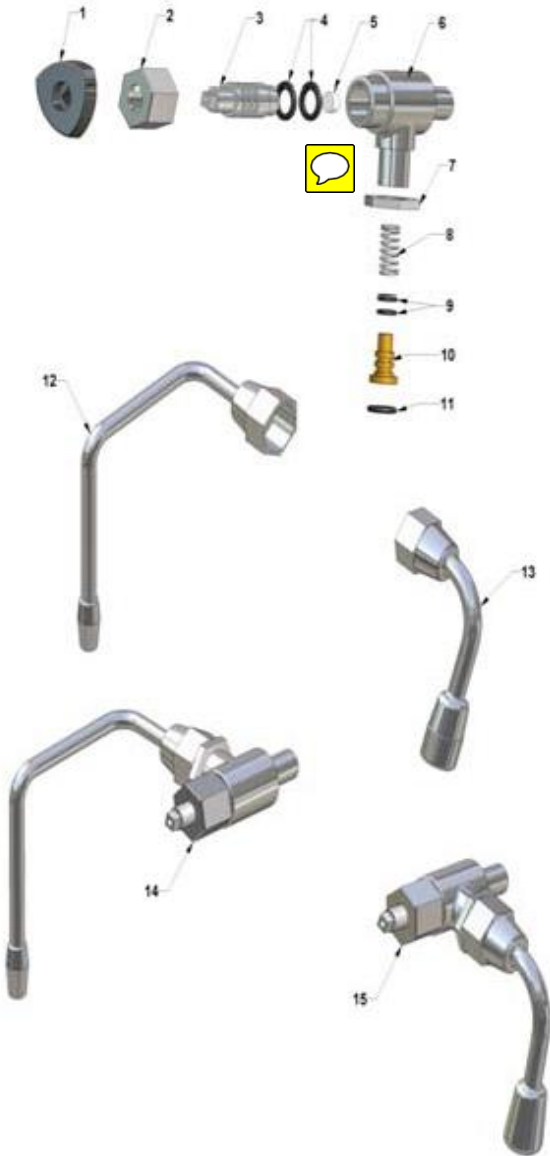

parts

2015-02-03 13:07:34

RACCP430VAL

DOMOBAR SUPER

Part number RACCP429

Olive fitting

Flange fitting

WATER/STEAM TAP NEW DOMOBAR SUPER

POS.	PART NO.	DESCRIPTION
1	MANPRUSC	TAP HAND GRIP
2	RACCPRGOCR	CHROMED PRESS FITTING
3	RACCASRUDOSU	TAP ROD DOMOBAR SUPER
4	GUAROR113	GASKET OR 113
5	GUARSILRUDOSU	NEUTRAL SILICONE GASKET 55-60 WATER-STEAM TAP
6	RACCCORUDOSU	BODY TAP DOMOBAR SUPER
7	TUBIP202CR	CHROMED NUT 3/8
8	MOLTUVA	STEAM TUBE SPRING
9	GUARR6	GASKET OR 6
10	RACCBULASF	SPHERE LANCE BUSH
11	GUAROR113	GASKET OR 113
12	TUBILADOMSU	STEAM TUBE FOR DOMOBAR SUPER
13	TUBIP727	WATER LANCE
14	RACCRUBDOVACR	STEAM TAP FOR DOMOBAR SUPER
15	RACCRUBDOACCR	WATER TAP