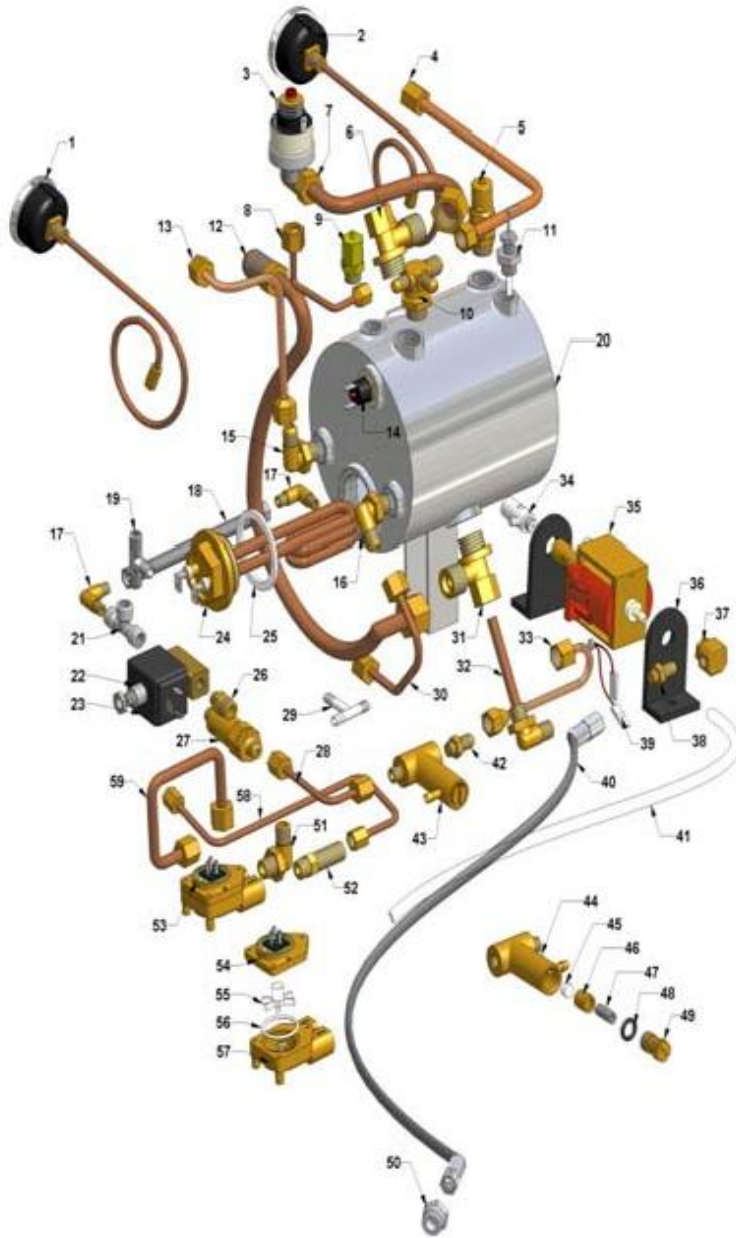

WATERWORKS NEW DOMOBAR SUPER

POS.	PART NO.	DESCRIPTION
30	TUBIP850	SOLENOID VALVE TUBE DOMOBAR SUPER NEW
31	RACCP428	FITTING FOR OUTLET TUBE P 428
32	RACCP430	INJECTOR FITTING L 1/4 LENGHT
33	TUBCOLLDOMSUP	TUBE FROM DOSING TO SOLENOID VALVE P 737
34	VALVCONTRPRESS	VALVE OF AUTOPRIME IN PRESSION
35	POMPVIBDOM	VIBRATING PUMP FOR DOMOBAR 220V
36	ANTISUPGOPODO	RUBBER SUPPORTS FOR PUMP DOMOBAR
37	RACCORDOBAR	FITTING FOR APPLICATION OF WATER NET CONNECTION
38	TUBIP18X18AZ	NIPLEX 1/8 1/8 AZ X TUBE PL DOM
39	TERMPROTDOMSU	PROTECTION MICROTHER F11 100 DEGREE CABLA
40	TUBIFLINDOSAR	INOX FEXIBLE TUBE DOMOBAR WATER NET CONNECTION
41	MATECSIGS800	SMALL SILICONE TUBE DIAM. 5X9X800
42	RACCDOM18	FITTING 1/8 CARD
43	ASSBYPASSNEW	BY PASS FOR NEW DOMOBAR
44	CORPOBYPASNEW	BY PASS BODY NEW
45	GUARSILRUDOSU	NEUTRAL SILICONE GASKET 55-60 WATER-STEAM TAP
46	RACPOGUBYPAN	BY PASS GASKET HOLDER
47	MOLLABYPADOMS	BY PASS SPRING NEW
48	GUAROR113	GASKET OR 113
49	VITEREGBYPAS	BY PASS ADJUSTING SCREW NEW
50	RACCALDOMSUAR	FITTING FOR CAHRGING TUBE DOMOBAR WATER NET CONN.
51	RACCP733	FITTING DOSING P 733
52	RACCP732	HEXAGONAL FITTING 14 H 46 1/4 X 1/4
53	ELETCONTVOLOT	VOLUMETRIC BRASS METER
54	ELETTESTDOS	VOLUMETRIC COUNTER HEAD
55	ELETVEDO	VENTOLINA PROP. DEVICE
56	GUARDOS	GASKET OR DOSING
57	ELETCORPDOS	VOLUMETRIC COUNTING BODY
58	TUBICOLDOMSAR	MANIFOLD TUBE FOR WATER NET CONNECTION
59	TUBIP730	TUBE FROM DOSING TO INJECTOR
60	ELETPREPARKER	PRESSURE SWITCH PARKER

parts

2015-02-03 13:07:34

RACCP430VAL

DOMOBAR SUPER