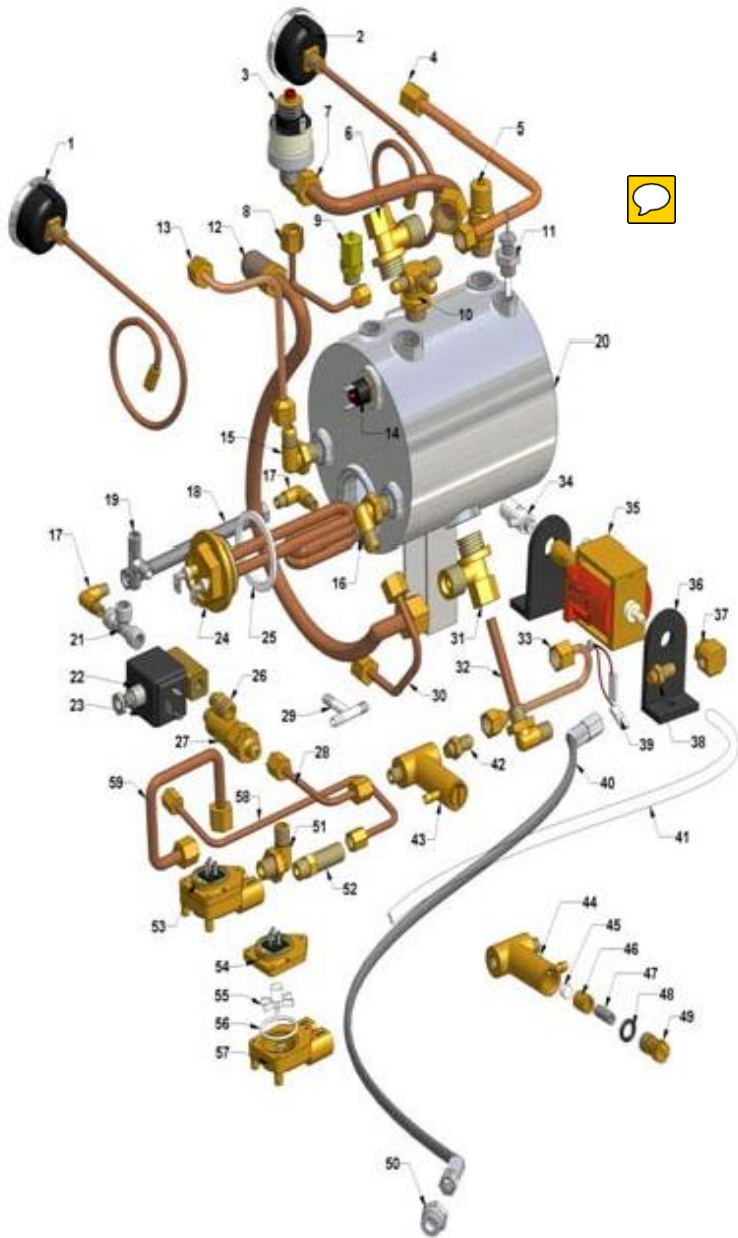

WATERWORKS NEW DOMOBAR SUPER

POS.	PART NO.	DESCRIPTION
1	MANMDOE40016	MANOMETER D 40 0-16 DOMOBAR SUPER ELECT.
2	MANMDOE40025	MANOMETER D 40 0-2-5 DOMOBAR SUPER ELECT.
3	ELETPREDOMSU	PRESSURE SWITCH DOMOBAR S. PD15 01
4	TUBIP736B	TUBE FROM TAP TO STEAM LANCE
5	VALVMOSP	SPRING VALVE 3/8 DV VS COD 8F 447
6	RACCP427	INLET FITTING FOR TUBE P427
7	TUBIP849	GROUP INLET TUBE NEW DOMOBAR SUPER
8	TUBIDOMPART1B	DOMOBAR BENT TUBE PART 1 TUB1DOM
9	VALVSFME	MERCURY OUTLET VALVE
10	RACCP433	FITTING 3 WAYS
11	ELETSON	LEVEL PROBE
12	TUBIRITGRDOSU	OUTLET TUBE DOMOBAR GROUP SUPER P 778
13	TUBIP736	TUBE FROM FLANGE TO SOLENOID VALVA P 736 CQ DOMOBAR
14	ELETGLDOMMAN	GLIXON DOMOBAR T B/M 150/5C
15	RACCP429	FITTING REGULATOR GASP 429
16	RACCP733	DOSING FITTING P 733
17	TUBICU18X18	CURVE 1.8/1.8 FOR DOM. CUR1/8MMDOM
18	TUBIFLINDOKIR	INOX FLEXIBLE TUBE DOMOBAR S D.N6 1/8 FC X 1/8 FC CM
19	RACCTMMM	FITTING T MMM 464
20	CALDDOMOSUP	BOILER DOMOBAR SUPER
21	RACCTFFF	FITTING T FFF 461
22	ELETELE2AU22	WATER SOLENOID VALVE 2 WAYS D.3
23	ELETELE2UAU22	AUTOLEVEL SOLENOID 2 WAYS D.01,5
24	ELETRESSM1822	SEMI PROF. ELEMENT 1/4 1800W 230V
25	GUARRESPICTEF	TEFLON GASKET FOR ELEMENT PICC 53X42X3
26	RACCCELETDOMSU	ELEMENT REDUCTION DOMOBAR SUPER
27	VALVNORITDOM	NOT RETURN HEXAGONAL VALVE G1/8
28	TUBIDOMPART3	PARTICULAR DOMOBAR TUBE 3
29	RACCTPLASTICA	PLASTIC T-SHAPED FITTING FOR DOMOBAR SUPER

tony

2017-08-09 15:23:43

Position 16 RACCP733 use
RACCP429 see image on
second last page to determine if
olive or flange fitting

DOMOBAR SUPER