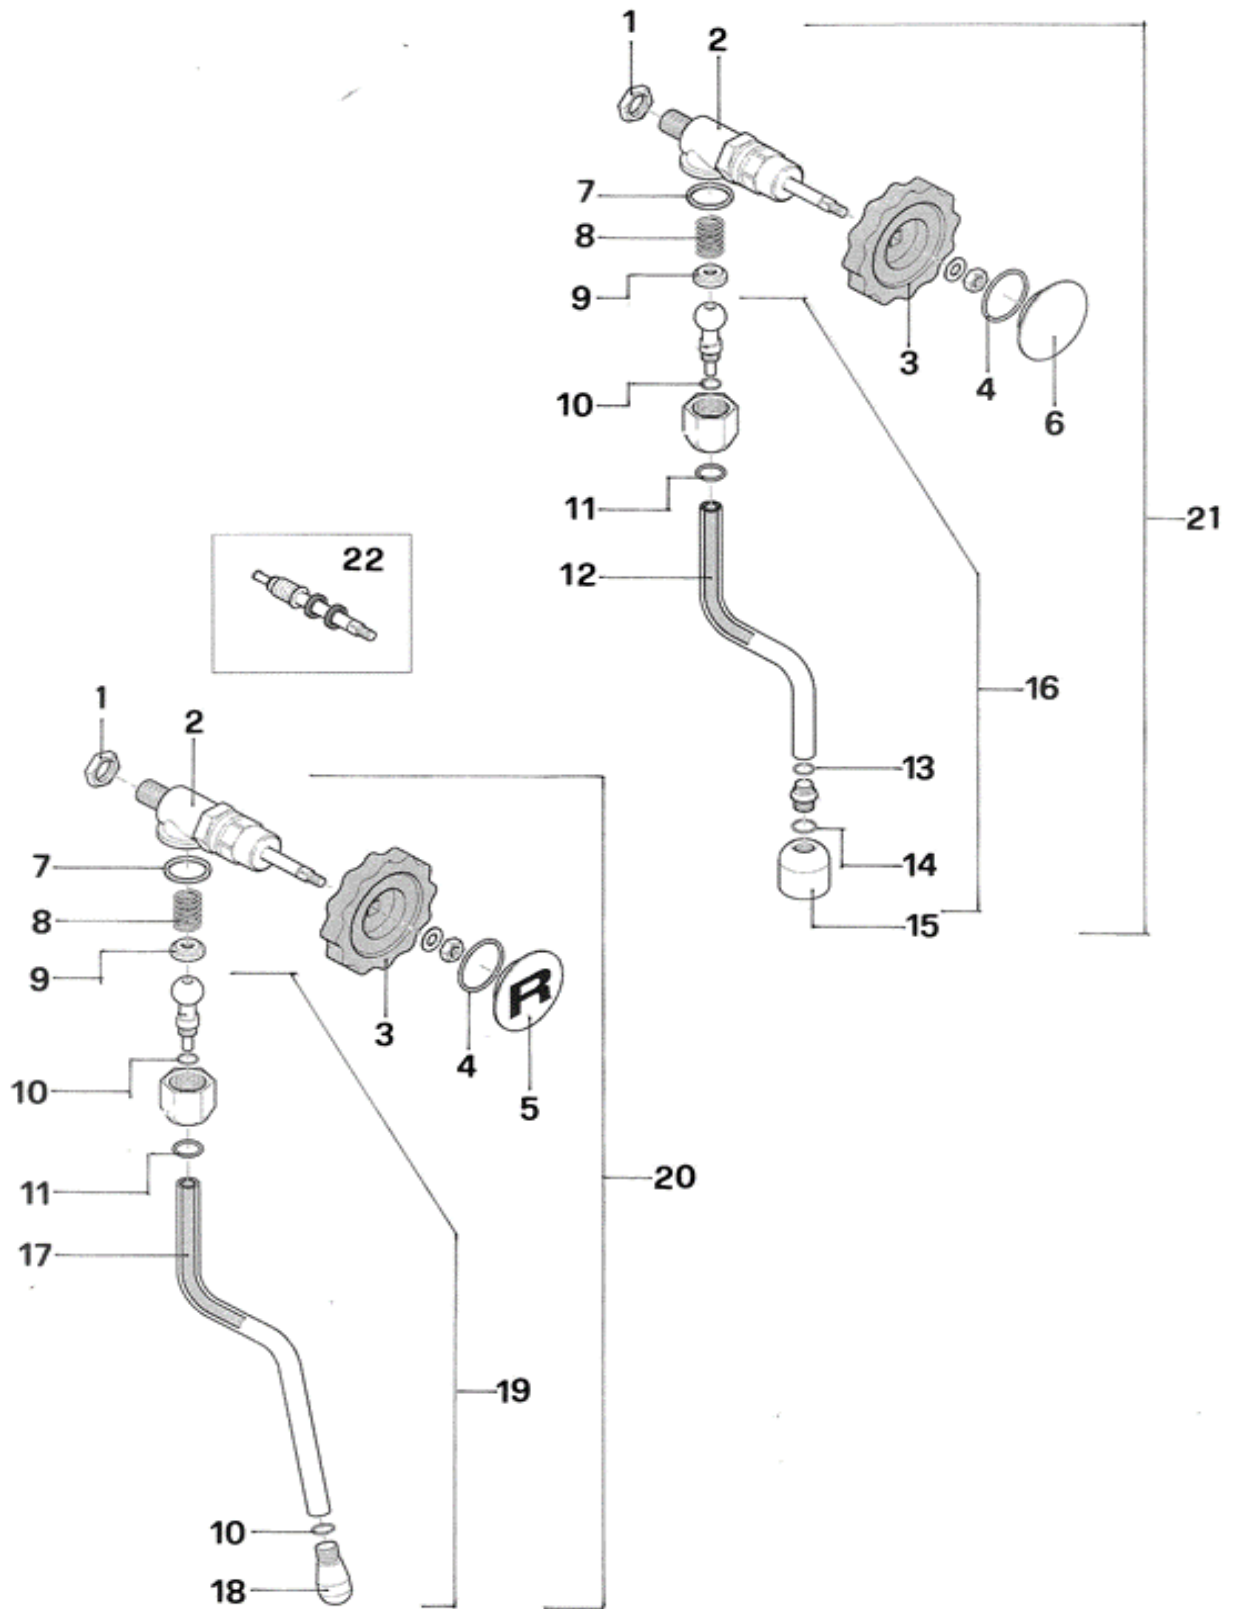

Steam and hot water valve assembly

Steam and hot water valve assembly

Pos.	#	Description	Notes
1	A329905087	Nut 1/4"	
2	A229905784	Valve	
3	A639905816	Handle	
4	A449904672	O-Ring	
5	A529R04649	"R" cover for steam valve handle	
6	A527704649	Cover for hot water handle	
7	A449904331	Teflon gasket	
8	A209904332	Spring	
9	A229904333	Plate	
10	C400002022	O-Ring	
11	A449904334	O-Ring	
12	C440003449	Siliconr pipe 4 x 7	
13	C400002022	O-Ring	
14	C400003008	O-Ring	
15	C227700536	Hot water nozzle	
16	R290003612	Hot water wand (complete)	
17	C440003449	Silicone pipe 4 x 7	
18	C200002839	Steam nozzle 2 holes 1,5	
19	R290003511	Steam wand (complete)	
20	R299906015	Steam wand with valve	
21	R299906016	Hot water wand with valve	
22	R229905953	Shaft