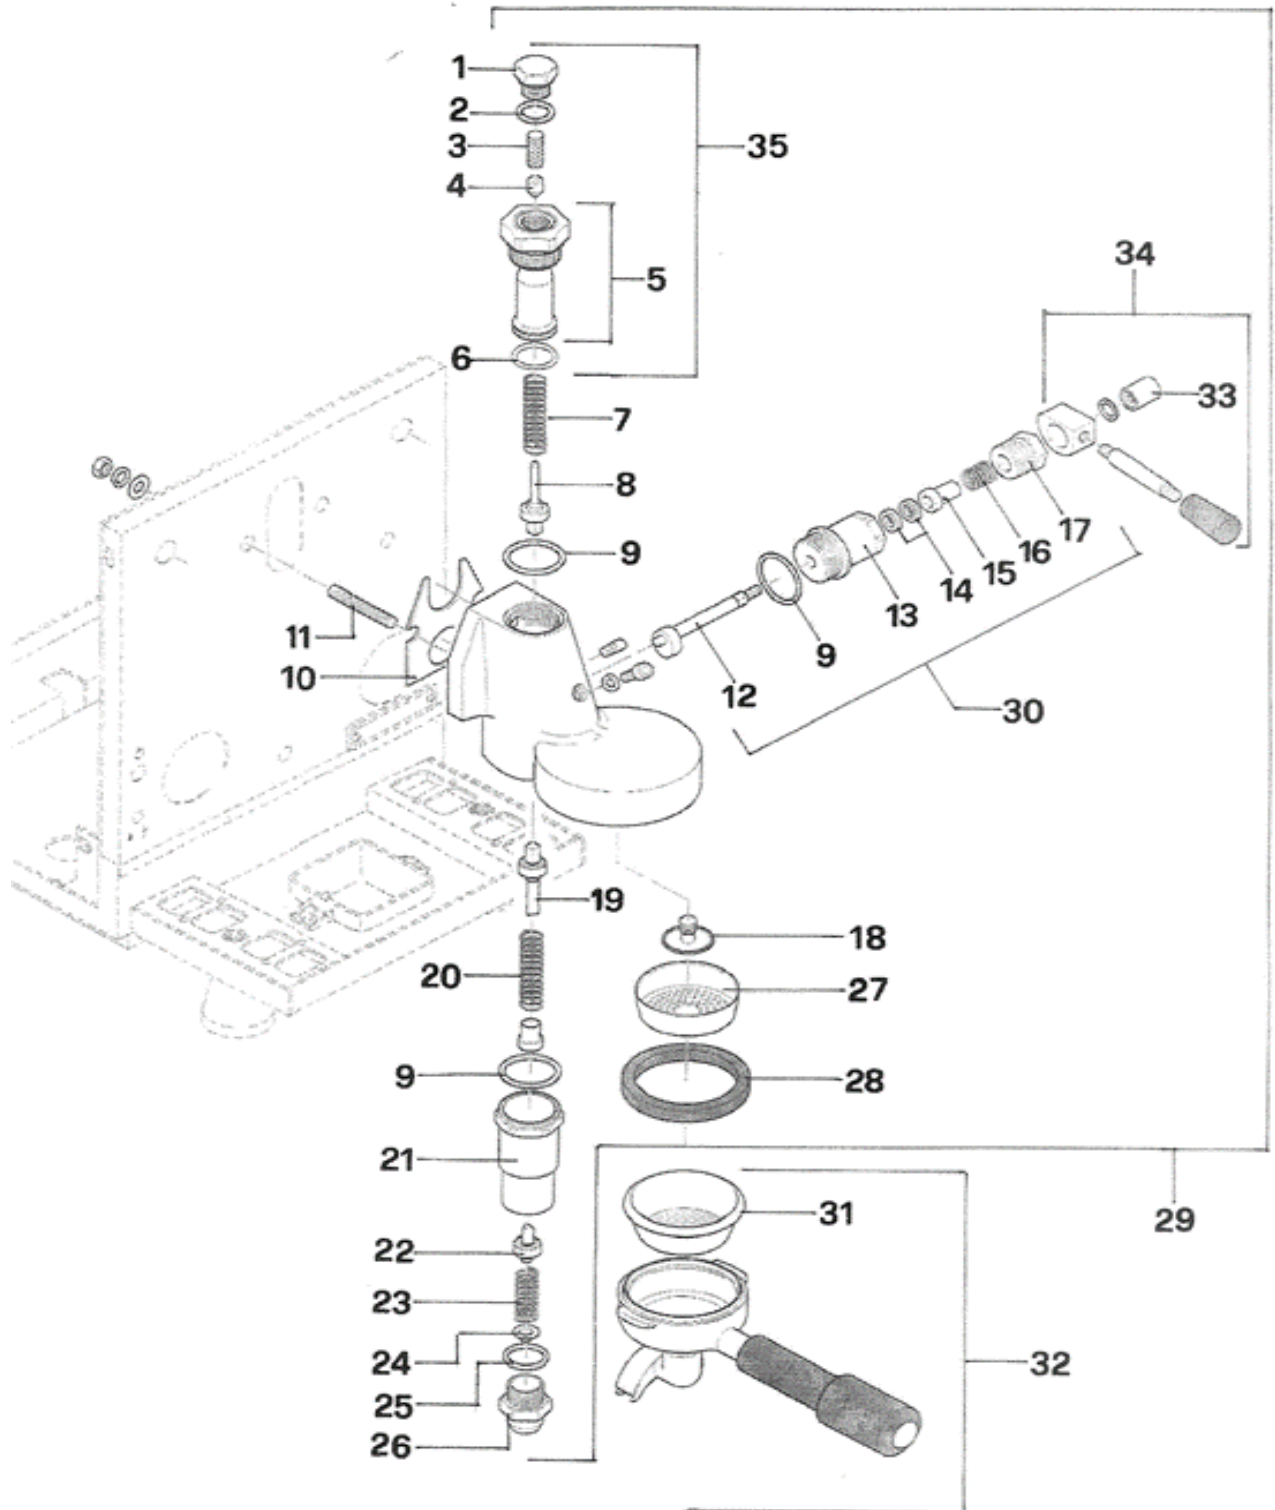

Brewing head ("Group")

Brewing head ("Group")

Pos.	#	Description	Notes
1	A229904391	Rounded nut	
2	C469900420	Gasket	
3	C619900554	Filter	
4	C229900549	Restrictor 0,8	
6	C469900422	Green gasket	
7	R219905890	Spring	
8	R229905608	Valve	
9	C469900421	Teflon gasket	
10	C449900767	Gasket	
11	A319904599	Screw	
12	R229905238	Shaft	
13	R000002142	Flange	
14	C219900426	Gasket	
15	R000002143	Support	
16	C219900427	Spring	
17	R000002144	Cover	
18	C229901228	Diffuser	
19	R229905239	Valve	
20	R219905890	Spring	
21	C229901165	Cylinder	
22	R229905609	Valve	
23	R299905958	Spring	
24	R000002148	Connector	
25	C469900783	Gasket	
26	R000002149	Connector	
27	C519900103	Shower foil	
28	C449900229	Group gasket	
29	A229905448	Group complete	
30	R299905887	Cam kit	
31	C610003902	7 g filter basket	
	C610003901	14 g filterbasket	
	C619900106	Backflush cap ("blind filter")	
32	A699905020	1 cup filter holder with basket	
	A699905021	2 cups filter holder with basket	
33	R000002146	Pin	
34	R299905888	Lever assembly	
35	RA99905814	Ceramic group shaft