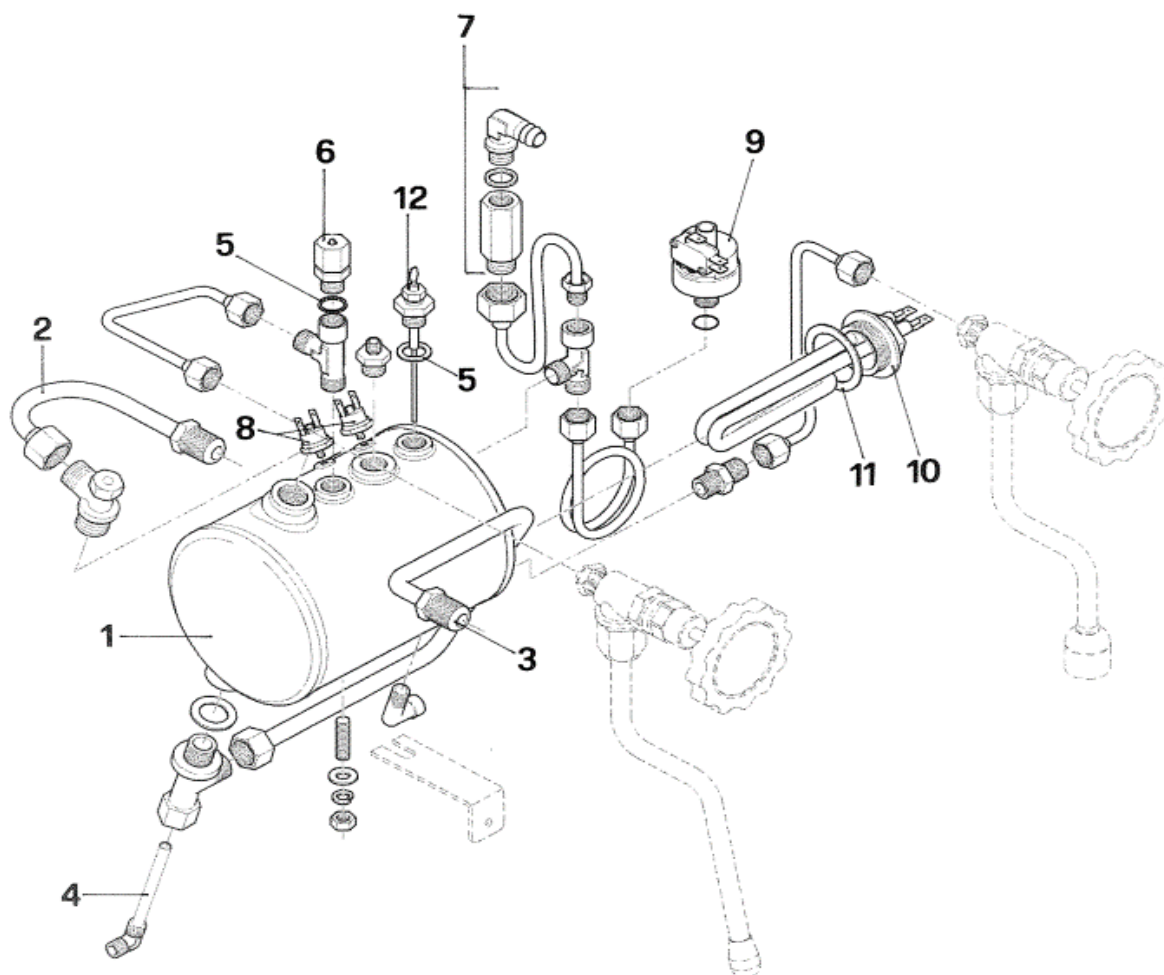

Hydraulic parts / boiler area

Pos.	#	Description	Notes
1	A279905638	Boiler	
2	A279905817	Pipe from boiler to group	
3	A279904289	Thermosiphonical return pipe	
4	C229900393	Injector	
5	A269904417	Teflon gasket 1/4"	
6	A219905510	Breaker valve	
7	A299904998	Safety valve	
8	C199901550	Safety thermostat	
9	C199900294	Pressure switch CE/UL	
10	C199901551	Heating element V. 230	
10	C199901552	Heating element V. 115	
11	C469900239	Heating element gasket	
12	C199900839	Boiler level probe