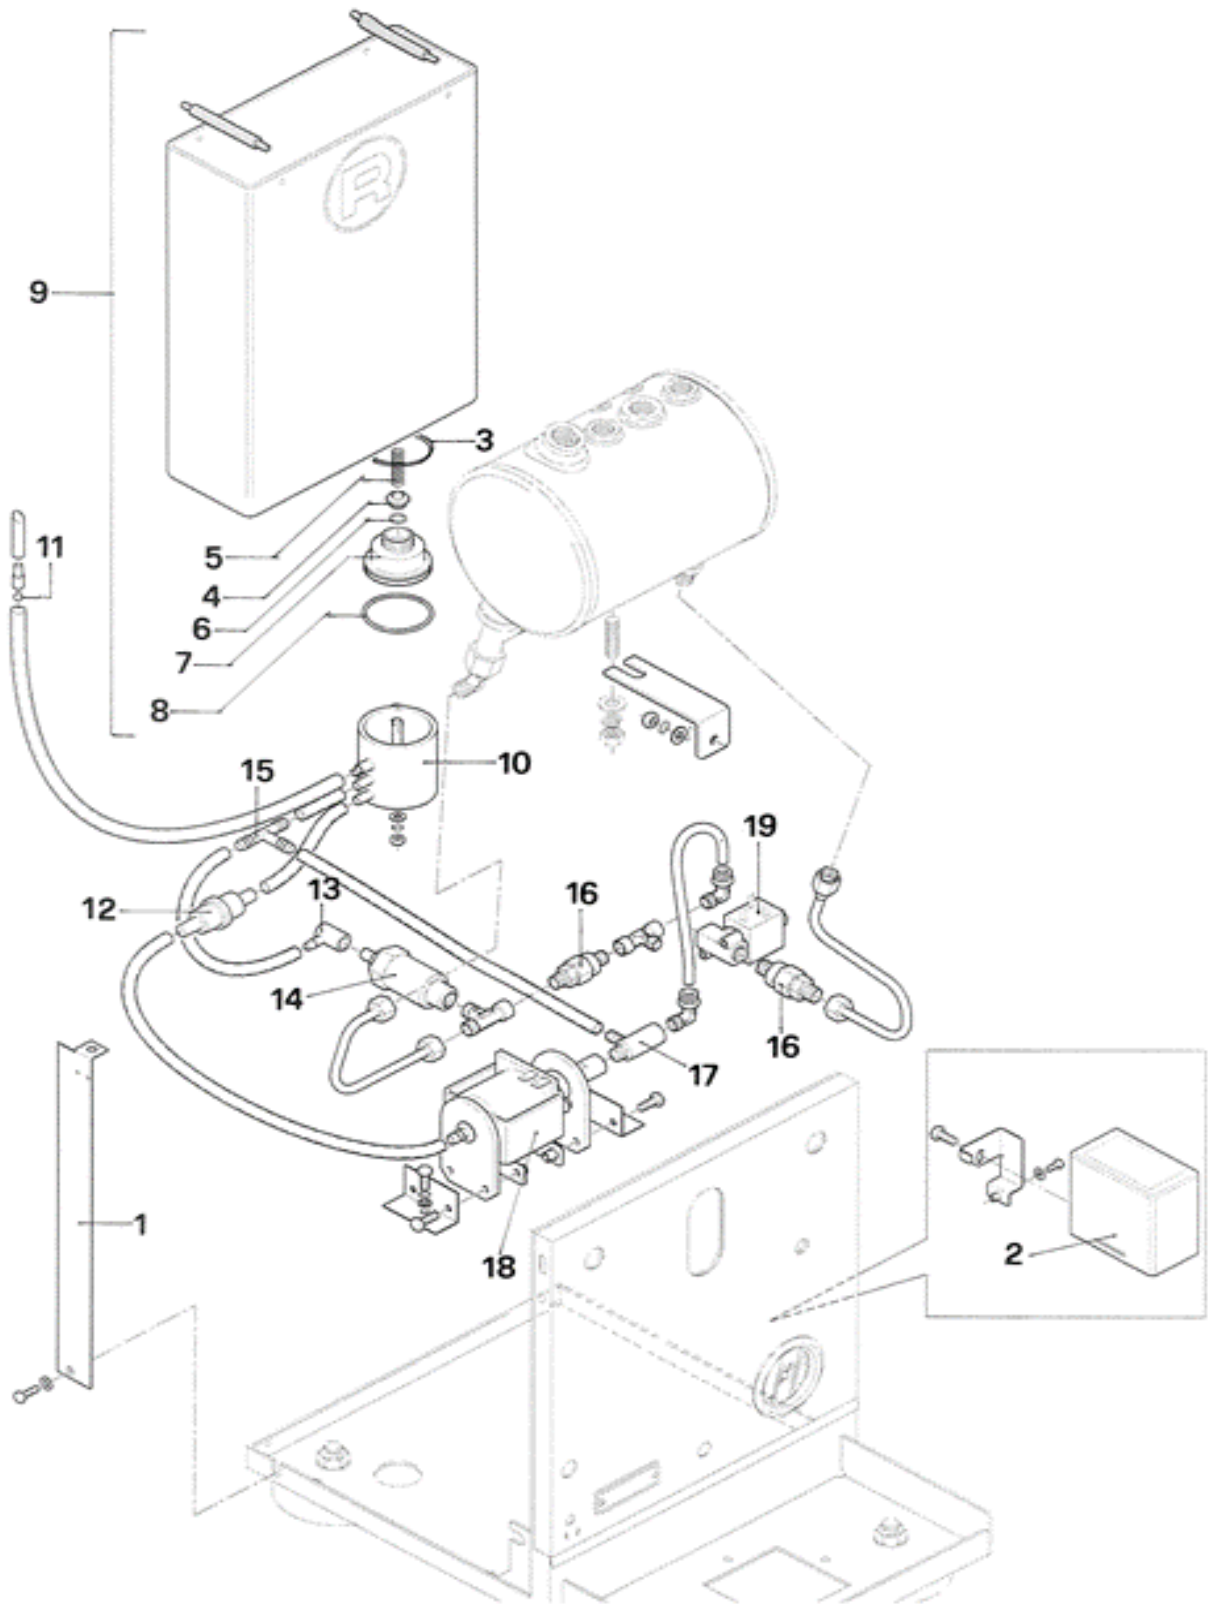

## Bodywork

Pos.	#	Description	Notes
1	A639905639	Cups frame	
2	A019905631	Cups tray	
3	A019905636	Boiler cover plate	
4	R01L000382	Tank cover	
5	A639905747	Opal white side panel	
	A619905749	Side pabel with copper finishing	
6	A019905732	Side panel fixing bracket	
7	A019904656	Tank guide	
8	A859904400	Rear tag	
9	A019905629	Bodywork panel	
10	A01I005632	Front panel	
11	A299905785	Boiler pressure gauge	
12	A227704363	Expansion connector	
13	A859905733	Front tag	
14	A019905633	Grid	
15	A01L005630	Drain tray	
16	A059905755	Foot	
17	C199900957	Power cord CE	
17	A199904518	Power cord Israel	
17	A199904616	Power cord Korea	
17	C199900958	Power cord UL	
17	C199901115	Power cord AUS/NZ	
17	C199901116	Power cord GB	
17	C199901510	Power cord CH	
18	A199905740	Wiring loom	
19	C439900086	Cable retainer	
20	A199905886	Green control lamp machine on/off	
21	A199906002	On/Off switch	
22	A009905628	Basement	
23	A529905637	Tank guide fixings	
24	A527704305	Ring nut	
25	A199905198	Microswitch	

## Hydraulic parts / pump area

Pos.	#	Description	Notes
1	A019905635	Air vent bracket	
2	A190004524	Control board V. 230	
	A190004525	Control board V. 115	
3	A449905151	O-Ring	
4	C430003482	Tank connector	
5	C019900711	Spring	
6	C449900702	O-Ring	
7	A439905146	Coupling	
8	A449904547	O-Ring	
9	R899905145	Water tank (complete)	
10	A439905147	Manifold	
11	C430003819	Sphere	
12	C439900695	Filter	
13	C449900709	Rubber connector	
14	C229900911	Expansion valve	
15	C400002827	Rubber T-Connector	
16	C229900540	Non return valve	
17	C200002112	S2 valve	
18	C199900280	Vibration pump V. 230	
	C199900281	Vibration pump V. 115	
19	C190004066	Solenoid valve V. 230	
	C190004067	Solenoid valve V. 115	