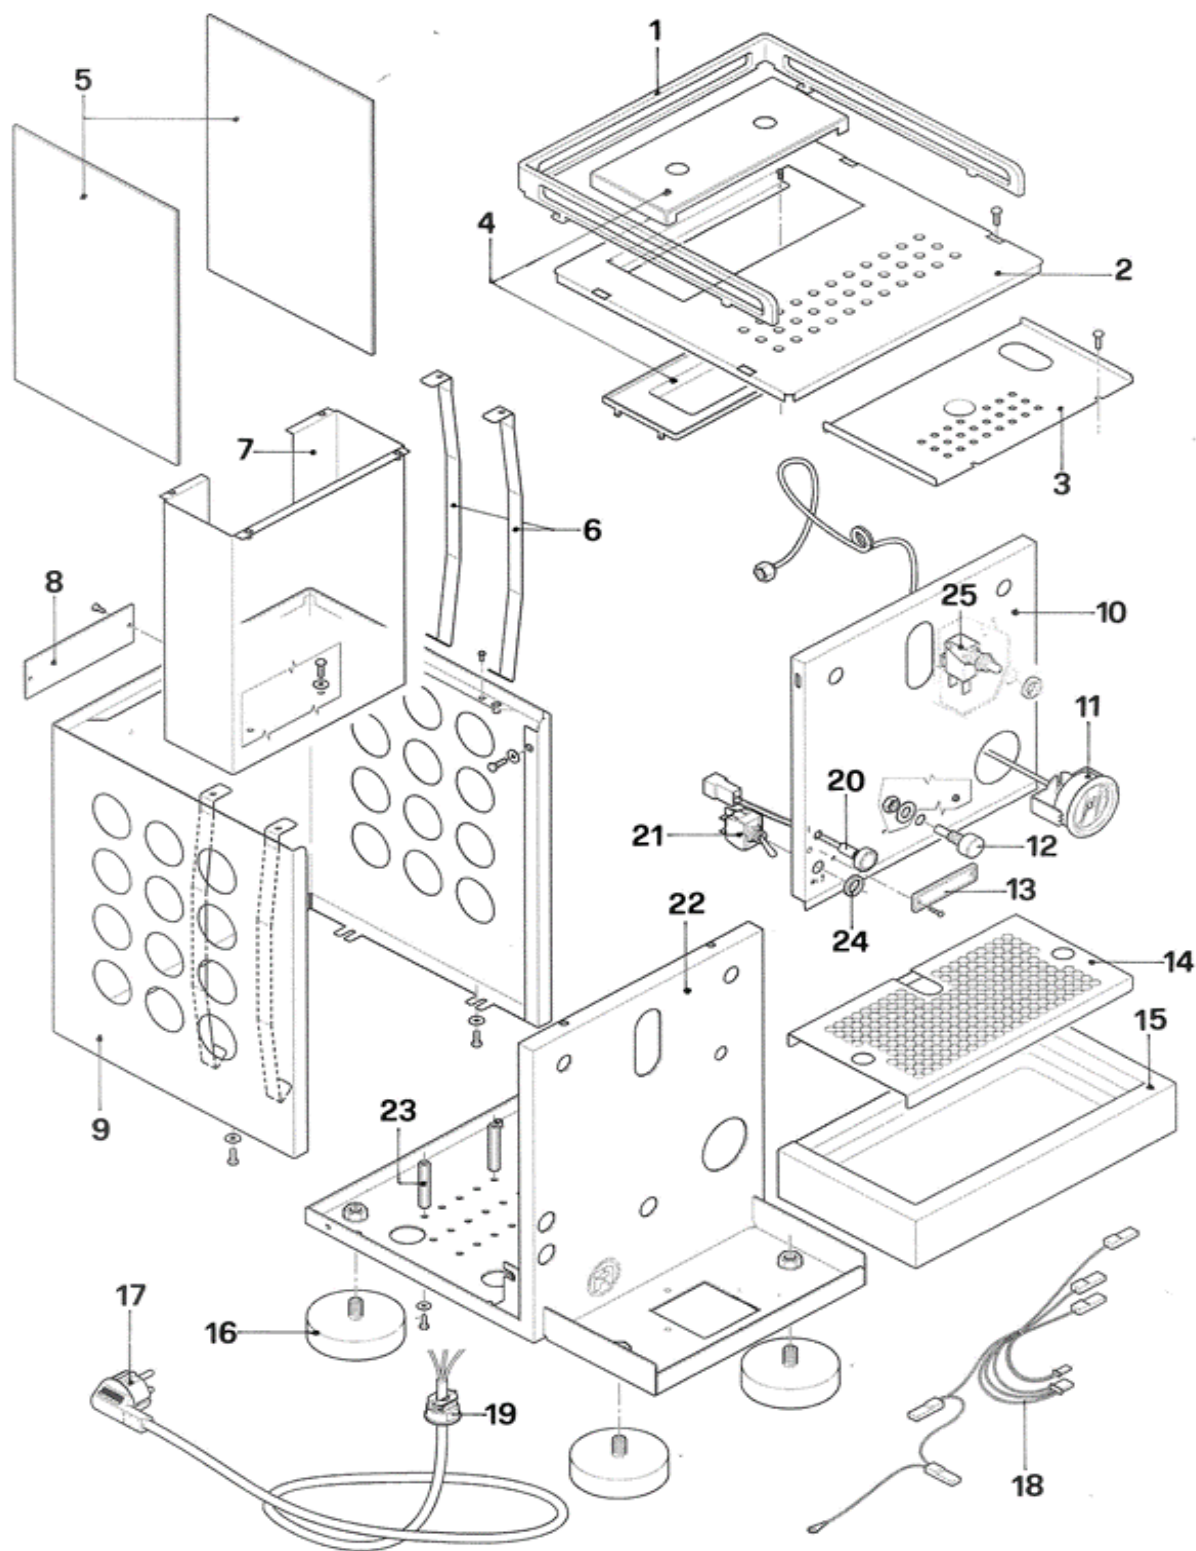

## Bodywork

Pos.	#	Description	Notes
1	A639905639	Cups frame	
2	A019905631	Cups tray	
3	A019905636	Boiler cover plate	
4	R01L000382	Tank cover	
5	A639905747	Opal white side panel	
	A619905749	Side pabel with copper finishing	
6	A019905732	Side panel fixing bracket	
7	A019904656	Tank guide	
8	A859904400	Rear tag	
9	A019905629	Bodywork panel	
10	A01I005632	Front panel	
11	A299905785	Boiler pressure gauge	
12	A227704363	Expansion connector	
13	A859905733	Front tag	
14	A019905633	Grid	
15	A01L005630	Drain tray	
16	A059905755	Foot	
17	C199900957	Power cord CE	
17	A199904518	Power cord Israel	
17	A199904616	Power cord Korea	
17	C199900958	Power cord UL	
17	C199901115	Power cord AUS/NZ	
17	C199901116	Power cord GB	
17	C199901510	Power cord CH	
18	A199905740	Wiring loom	
19	C439900086	Cable retainer	
20	A199905886	Green control lamp machine on/off	
21	A199906002	On/Off switch	
22	A009905628	Basement	
23	A529905637	Tank guide fixings	
24	A527704305	Ring nut	
25	A199905198	Microswitch	

## Hydraulic parts / pump area

Pos.	#	Description	Notes
1	A019905635	Air vent bracket	
2	A190004524	Control board V. 230	
	A190004525	Control board V. 115	
3	A449905151	O-Ring	
4	C430003482	Tank connector	
5	C019900711	Spring	
6	C449900702	O-Ring	
7	A439905146	Coupling	
8	A449904547	O-Ring	
9	R899905145	Water tank (complete)	
10	A439905147	Manifold	
11	C430003819	Sphere	
12	C439900695	Filter	
13	C449900709	Rubber connector	
14	C229900911	Expansion valve	
15	C400002827	Rubber T-Connector	
16	C229900540	Non return valve	
17	C200002112	S2 valve	
18	C199900280	Vibration pump V. 230	
	C199900281	Vibration pump V. 115	
19	C190004066	Solenoid valve V. 230	
	C190004067	Solenoid valve V. 115	