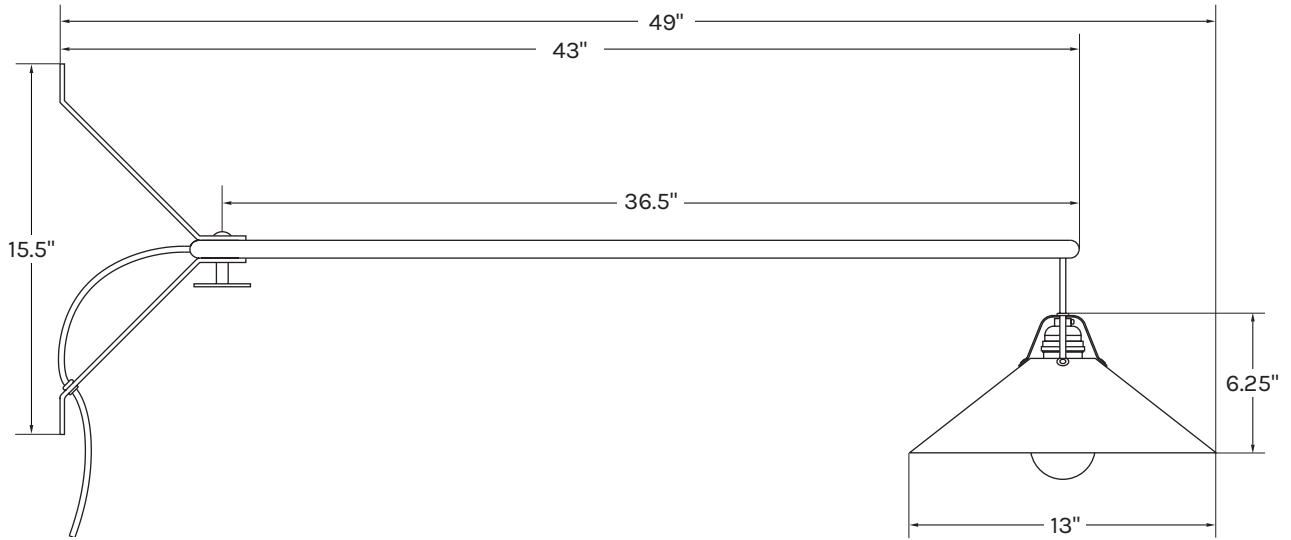

SMALL: DIMENSIONS

Depth: 22" L (Wall to Shade)

Height: 9.5" H

Shade: 8" DIA x 4.75" H

Cord: 10' L

MEDIUM: DIMENSIONS

Depth: 32" L (Wall to Shade)

Height: 11.25" H

Shade: 10" DIA x 5.5" H

Cord: 10' L

LARGE: DIMENSIONS

Depth: 49" L (Wall to Shade) Height: 15.5" H Shade: 13" DIA x 6.25" H Cord: 10' L

EXTRA LARGE: DIMENSIONS

Depth: 66" L (Wall to Shade) Height: 18.5" H Shade: 16" DIA x 7.5" H Cord: 10' L