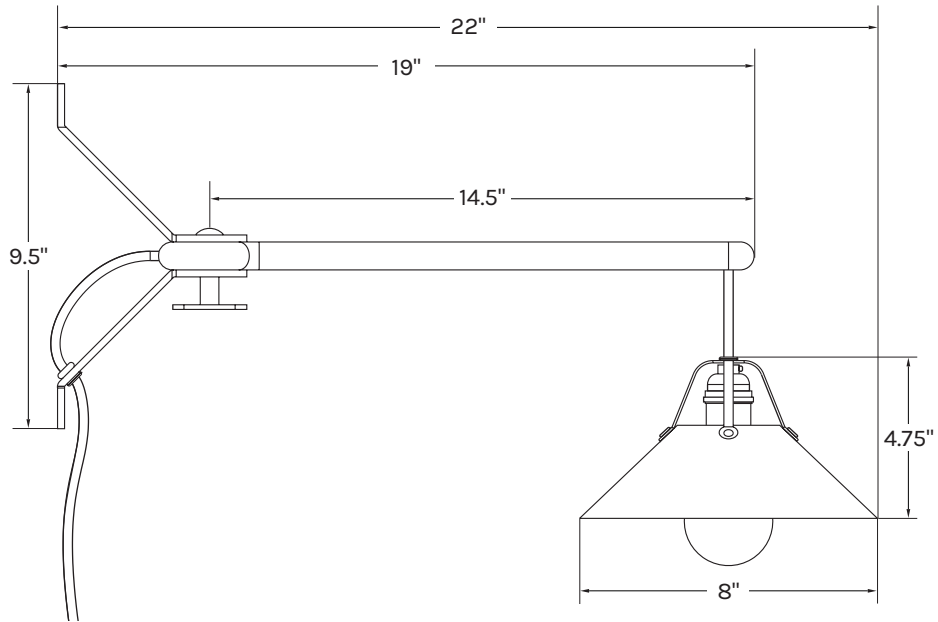

SMALL: DIMENSIONS

Depth: 22" L (Wall to Shade)

Height: 9.5" H

Shade: 8" DIA x 4.75" H

Cord: 10' L

MEDIUM: DIMENSIONS

Depth: 32" L (Wall to Shade)

Height: 11.25" H

Shade: 10" DIA x 5.5" H

Cord: 10' L

LARGE: DIMENSIONS

Depth: 49" L (Wall to Shade) Height: 15.5" H Shade: 13" DIA x 6.25" H Cord: 10' L

EXTRA LARGE: DIMENSIONS

Depth: 66" L (Wall to Shade) Height: 18.5" H Shade: 16" DIA x 7.5" H Cord: 10' L