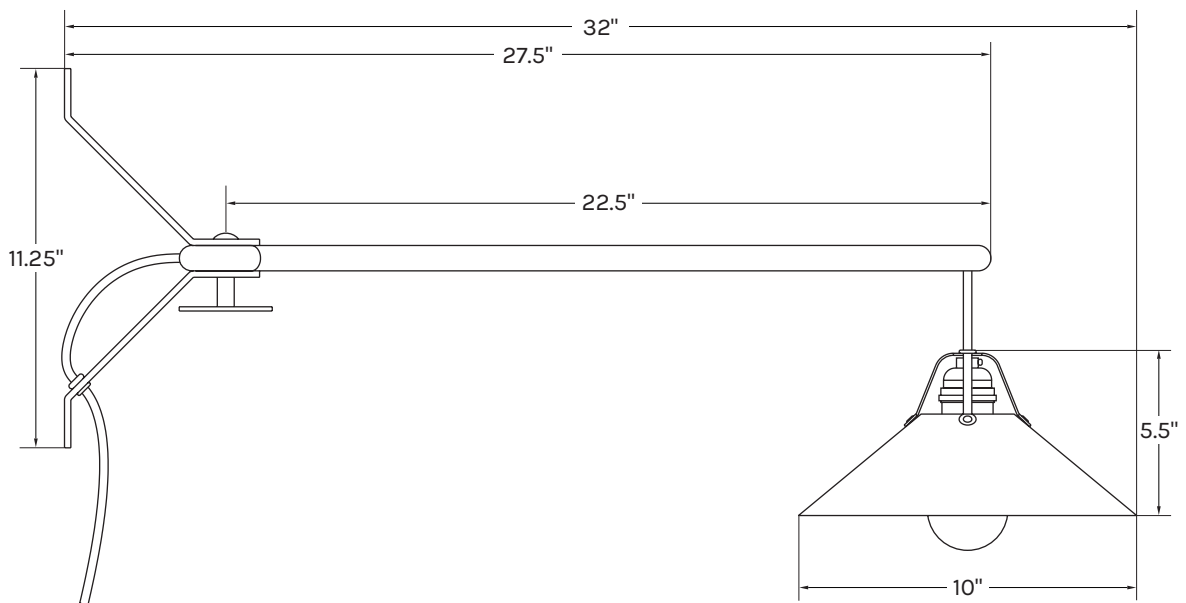

SMALL: DIMENSIONS

Depth: 22" L (Wall to Shade)

Height: 9.5" H

Shade: 8" DIA x 4.75" H

Cord: 10' L

MEDIUM: DIMENSIONS

Depth: 32" L (Wall to Shade)

Height: 11.25" H

Shade: 10" DIA x 5.5" H

Cord: 10' L

LARGE: DIMENSIONS

Depth: 49" L (Wall to Shade) Height: 15.5" H Shade: 13" DIA x 6.25" H Cord: 10' L

EXTRA LARGE: DIMENSIONS

Depth: 66" L (Wall to Shade) Height: 18.5" H Shade: 16" DIA x 7.5" H Cord: 10' L