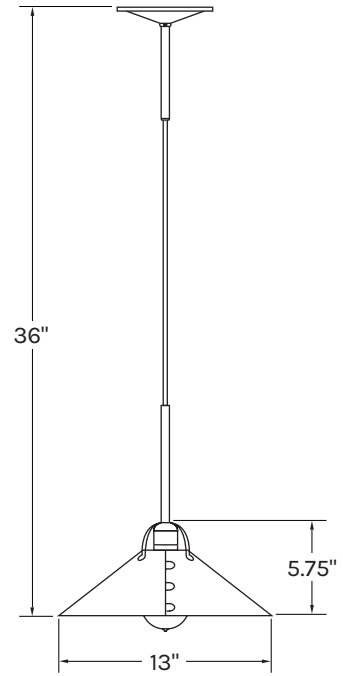

SMALL

Shown with 36" overall drop

Shade: 8" Diameter x 4.25" H

Cord: Comes with 10' of wire

Canopy: 6.75" Diameter

DIMENSIONS

MEDIUM

Shown with 36" overall drop

Shade: 10" Diameter x 5" H

Cord: Comes with 10' of wire

Canopy: 6.75" Diameter

DIMENSIONS

LARGE

Shown with 36" overall drop.

Shade: 13" Diameter x 5.75" H

Cord: Comes with 10' of wire.

Canopy: 6.75" Diameter

DIMENSIONS

XL

Shown with 36" overall drop

Shade: 16" Diameter x 7" H

Cord: Comes with 10' of wire

Canopy: 6.75" Diameter

DIMENSIONS	STANDARD CANOPY WITH DOUBLE DROP POLES
<p>Canopy: 6.75" Diameter</p> <p>Maximum Overall Drop with Standard 10' of Wire:</p> <ul style="list-style-type: none"> - Small - 118.5" - Medium - 119" - Large - 120" - Extra Large - 121" <p>Minimum Overall Drop with 2" Visible Wire:</p> <ul style="list-style-type: none"> - Small - 20.25" - Medium - 20.75" - Large - 21.75" - Extra Large - 22.625" 	

DIMENSIONS	STANDARD CANOPY WITH SINGLE CUT-TO-LENGTH POLE
<p>Canopy: 6.75" Diameter</p> <p>Maximum Overall Drop:</p> <ul style="list-style-type: none"> - Small - 148.5" - Medium - 149" - Large - 150" - Extra Large - 151" <p>Minimum Overall Drop:</p> <ul style="list-style-type: none"> - Small - 8.5" - Medium - 9" - Large - 10" - Extra Large - 11" 	