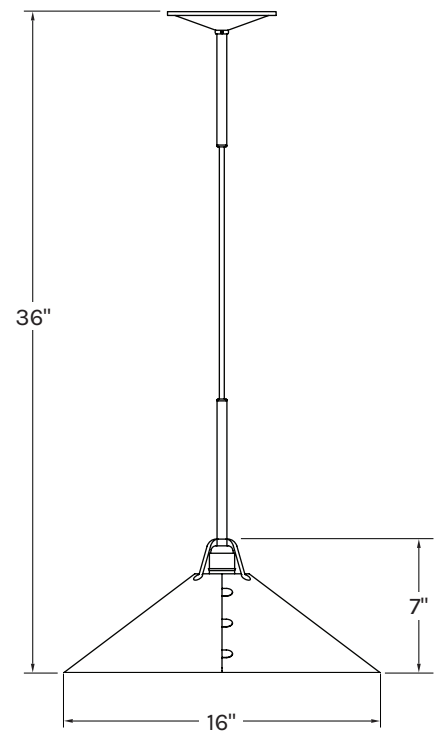

Shade: 10" Diameter x 5" H

Cord: Comes with 10' of wire

Canopy: 6.75" Diameter

DIMENSIONS

LARGE

Shown with 36" overall drop.

Shade: 13" Diameter x 5.75" H

Cord: Comes with 10' of wire.

Canopy: 6.75" Diameter

DIMENSIONS

XL

Shown with 36" overall drop

Shade: 16" Diameter x 7" H

Cord: Comes with 10' of wire

Canopy: 6.75" Diameter

DIMENSIONS	STANDARD CANOPY WITH DOUBLE DROP POLES
<p>Canopy: 6.75" Diameter</p> <p>Maximum Overall Drop with Standard 10' of Wire:</p> <ul style="list-style-type: none"> - Small - 118.5" - Medium - 119" - Large - 120" - Extra Large - 121" <p>Minimum Overall Drop with 2" Visible Wire:</p> <ul style="list-style-type: none"> - Small - 20.25" - Medium - 20.75" - Large - 21.75" - Extra Large - 22.625" 	

DIMENSIONS	STANDARD CANOPY WITH SINGLE CUT-TO-LENGTH POLE
<p>Canopy: 6.75" Diameter</p> <p>Maximum Overall Drop:</p> <ul style="list-style-type: none"> - Small - 148.5" - Medium - 149" - Large - 150" - Extra Large - 151" <p>Minimum Overall Drop:</p> <ul style="list-style-type: none"> - Small - 8.5" - Medium - 9" - Large - 10" - Extra Large - 11" 	

DIMENSIONS

STANDARD CANOPY WITH DOUBLE DROP POLES

Canopy: 5" Diameter

Maximum Overall Drop with Standard 10' of Wire:

- Small - 118.5"
- Medium - 119"
- Large - 120"
- Extra Large - 121"

Minimum Overall Drop with 2" Visible Wire: