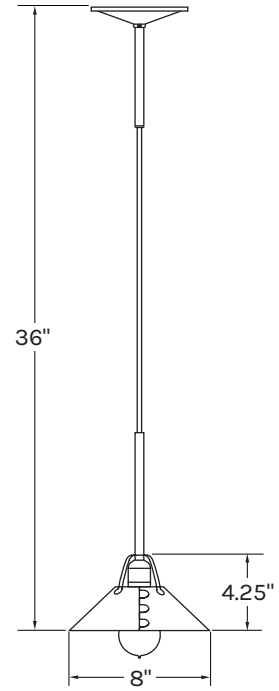

SMALL

Shown with 36" overall drop

Shade: 8" Diameter x 4.25" H

Cord: Comes with 10' of wire

Canopy: 6.75" Diameter

DIMENSIONS

MEDIUM

Shown with 36" overall drop

Shade: 10" Diameter x 5" H

Cord: Comes with 10' of wire

Canopy: 6.75" Diameter

DIMENSIONS

LARGE

Shown with 36" overall drop.

Shade: 13" Diameter x 5.75" H

Cord: Comes with 10' of wire.

Canopy: 6.75" Diameter

DIMENSIONS

XL

Shown with 36" overall drop

Shade: 16" Diameter x 7" H

Cord: Comes with 10' of wire

Canopy: 6.75" Diameter

DIMENSIONS	STANDARD CANOPY WITH DOUBLE DROP POLES
<p>Canopy: 6.75" Diameter</p> <p>Maximum Overall Drop with Standard 10' of Wire:</p> <ul style="list-style-type: none"> - Small - 118.5" - Medium - 119" - Large - 120" - Extra Large - 121" <p>Minimum Overall Drop with 2" Visible Wire:</p> <ul style="list-style-type: none"> - Small - 20.25" - Medium - 20.75" - Large - 21.75" - Extra Large - 22.625" 	

DIMENSIONS

STANDARD CANOPY WITH DOUBLE DROP POLES

Canopy: 5" Diameter

Maximum Overall Drop with Standard 10' of Wire:

- Small - 118.5"
- Medium - 119"
- Large - 120"
- Extra Large - 121"

Minimum Overall Drop with 2" Visible Wire: