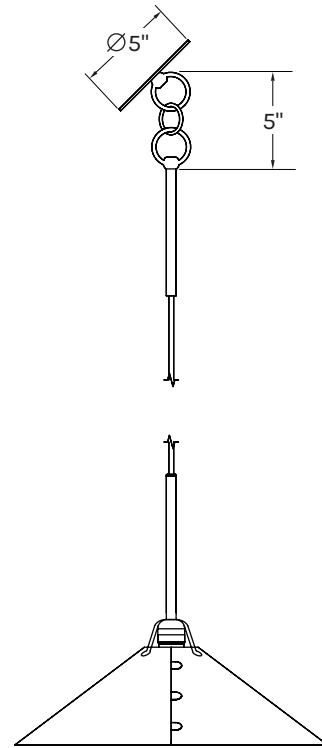

Canopy: 6.75" Diameter

DIMENSIONS

XL

Shown with 36" overall drop

Shade: 16" Diameter x 7" H

Cord: Comes with 10' of wire

Canopy: 6.75" Diameter

DIMENSIONS	STANDARD CANOPY WITH DOUBLE DROP POLES
<p>Canopy: 6.75" Diameter</p> <p>Maximum Overall Drop with Standard 10' of Wire:</p> <ul style="list-style-type: none"> - Small - 118.5" - Medium - 119" - Large - 120" - Extra Large - 121" <p>Minimum Overall Drop with 2" Visible Wire:</p> <ul style="list-style-type: none"> - Small - 20.25" - Medium - 20.75" - Large - 21.75" - Extra Large - 22.625" 	

DIMENSIONS	STANDARD CANOPY WITH SINGLE CUT-TO-LENGTH POLE
<p>Canopy: 6.75" Diameter</p> <p>Maximum Overall Drop:</p> <ul style="list-style-type: none"> - Small - 148.5" - Medium - 149" - Large - 150" - Extra Large - 151" <p>Minimum Overall Drop:</p> <ul style="list-style-type: none"> - Small - 8.5" - Medium - 9" - Large - 10" - Extra Large - 11" 	

DIMENSIONS

STANDARD CANOPY WITH DOUBLE DROP POLES

Canopy: 5" Diameter

Maximum Overall Drop with Standard 10' of Wire:

- Small - 118.5"
- Medium - 119"
- Large - 120"
- Extra Large - 121"

Minimum Overall Drop with 2" Visible Wire:

- Small - 20.25"
- Medium - 20.75"
- Large - 21.75"
- Extra Large - 22.625"

DIMENSIONS

STANDARD CANOPY WITH SINGLE CUT-TO-LENGTH POLE

Canopy: 5" Diameter

Maximum Overall Drop

- Small - 118.5"
- Medium - 119"
- Large - 120"
- Extra Large - 121"