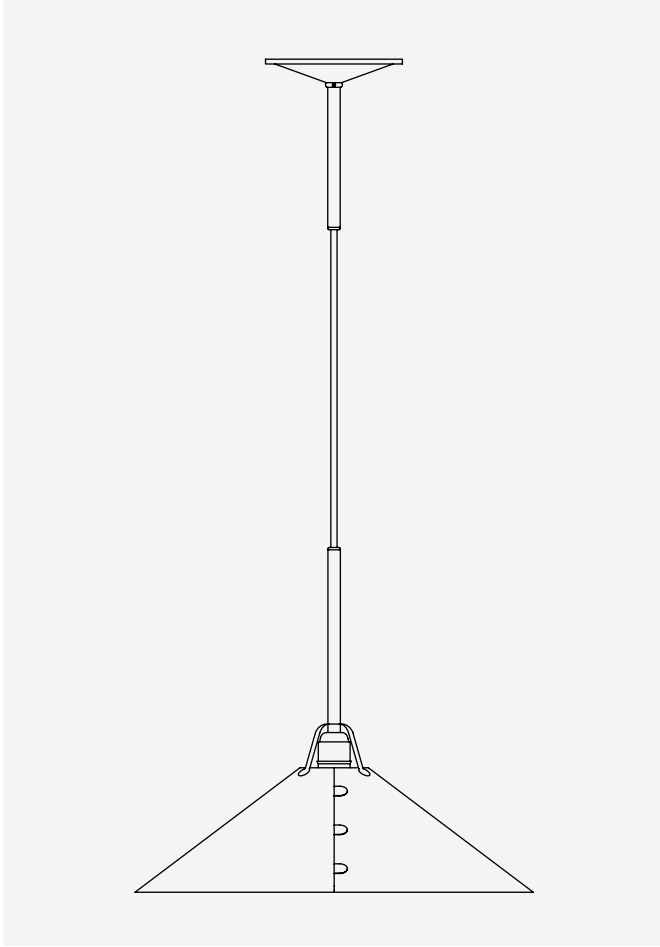

RTO YAFFA PENDANT

DESCRIPTION

The leather shade softens the geometric shape of the fixture, and the brushed satin brass interior warms your home with a cozy, inviting glow. This pendant is made even more stunning by its split cord + rod drop from an oak and brass canopy. Available in four sizes and three leather finishes: Natural, Eggshell and Navy.

SMALL

Shown with 36" overall drop

Shade: 8" Diameter x 4.25" H

Cord: Comes with 10' of wire

Canopy: 6.75" Diameter

DIMENSIONS

MEDIUM

Shown with 36" overall drop

Shade: 10" Diameter x 5" H

Cord: Comes with 10' of wire

Canopy: 6.75" Diameter

DIMENSIONS

LARGE

Shown with 36" overall drop.

Shade: 13" Diameter x 5.75" H

Cord: Comes with 10' of wire.

Canopy: 6.75" Diameter

DIMENSIONS

XL

Shown with 36" overall drop

Shade: 16" Diameter x 7" H

Cord: Comes with 10' of wire

Canopy: 6.75" Diameter

DIMENSIONS	STANDARD CANOPY WITH DOUBLE DROP POLES
<p>Canopy: 6.75" Diameter</p> <p>Maximum Overall Drop with Standard 10' of Wire:</p> <ul style="list-style-type: none"> - Small - 118.5" - Medium - 119" - Large - 120" - Extra Large - 121" <p>Minimum Overall Drop with 2" Visible Wire:</p> <ul style="list-style-type: none"> - Small - 20.25" - Medium - 20.75" - Large - 21.75" - Extra Large - 22.625" 	