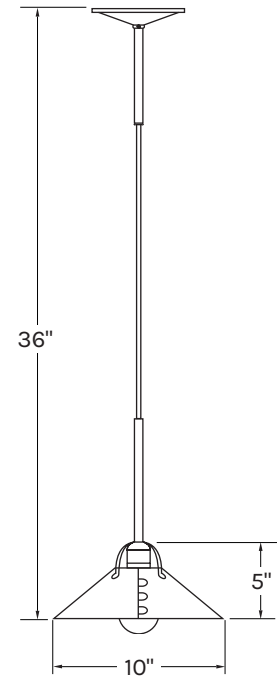

SMALL

Shown with 36" overall drop

Shade: 8" Diameter x 4.25" H

Cord: Comes with 10' of wire

Canopy: 6.75" Diameter

DIMENSIONS

MEDIUM

Shown with 36" overall drop

Shade: 10" Diameter x 5" H

Cord: Comes with 10' of wire

Canopy: 6.75" Diameter

DIMENSIONS

LARGE

Shown with 36" overall drop.

Shade: 13" Diameter x 5.75" H

Cord: Comes with 10' of wire.

Canopy: 6.75" Diameter

DIMENSIONS

XL

Shown with 36" overall drop

Shade: 16" Diameter x 7" H

Cord: Comes with 10' of wire

Canopy: 6.75" Diameter

DIMENSIONS	STANDARD CANOPY WITH DOUBLE DROP POLES
<p>Canopy: 6.75" Diameter</p> <p>Maximum Overall Drop with Standard 10' of Wire:</p> <ul style="list-style-type: none"> - Small - 118.5" - Medium - 119" - Large - 120" - Extra Large - 121" <p>Minimum Overall Drop with 2" Visible Wire:</p> <ul style="list-style-type: none"> - Small - 20.25" - Medium - 20.75" - Large - 21.75" - Extra Large - 22.625" 	

DIMENSIONS

STANDARD CANOPY WITH DOUBLE DROP POLES

Canopy: 5" Diameter

Maximum Overall Drop with Standard 10' of Wire:

- Small - 118.5"
- Medium - 119"
- Large - 120"
- Extra Large - 121"

Minimum Overall Drop with 2" Visible Wire: