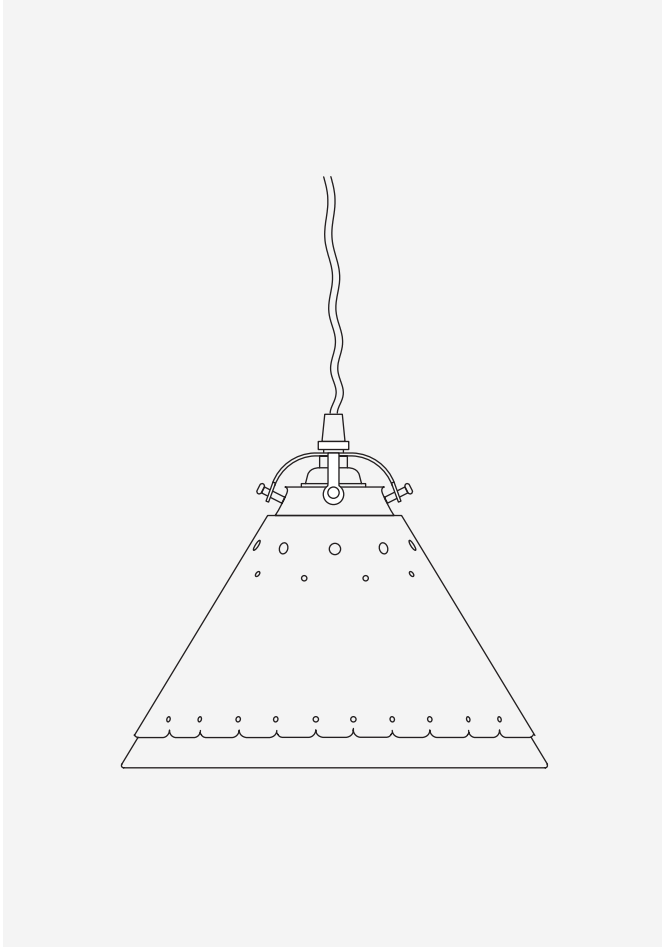

STELLA PENDANT LIGHT

DESCRIPTION

The leather shade features a scalloped edge and delicate hole pattern detail which will gradually evolve each year it hangs. Choose between Espresso, a rich brown that is not quite black, a lighter unfinished Natural Tan leather, creamy soft Dogwood and a cool subtle Cloud Blue leather option.

SPECIFICATIONS

Leather Shade

Canopy

Cord

Materials	Leather + glass shade, beige rayon cord, brass socket + detailing.
Mount	Flat ceiling standard mount. Sloped ceiling option available upon request. Please inquire.
Lamping	1 x E26. 250V/250W
Bulb	To ensure lifelong performance we recommend the use of LED bulbs under 40 Watts.
Certification	Can be UL certified. Please inquire.
Product Weight (lbs)	2.10

Please care for the brass pieces with a soft cloth, and avoid using any abrasive cleaners or products.

DIMENSIONS

ISOMETRIC

Shade: 7.75" H (Total Height) / 8.75" DIA

Cord 12' L (Plug-in)
10' L (Hardwired)