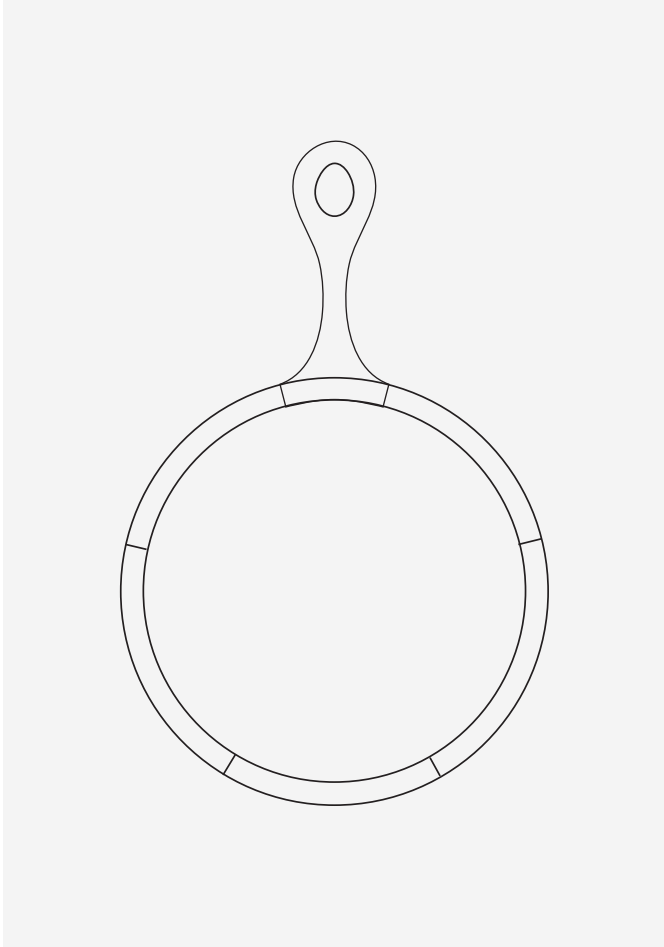

SOPHIA MIRROR

DESCRIPTION

The Large size is ideal for a powder room above a single sink or hanging above a console in an entryway. The Medium size looks lovely above a dresser or in a hallway. A decorative hammered iron peg and metal drywall anchor are included.

SPECIFICATIONS

Wood Frame

- 
Black Walnut
- 
Clear Maple

Materials Wood, iron hand hammered screw, plain glass mirror

Product Weight (lbs) 5.08 (Medium), 11.45 (Large)

CARE

We recommend using a microfiber dust cloth to care for wood pieces. Kindly avoid additional cleaners and products.

NOTES

1. Made to order. Please allow 1 - 2 weeks for delivery.
2. Finish samples are available upon request.

DIMENSIONS

MEDIUM

MEDIUM: 18.5" W x 1" D x 29" H

DIMENSIONS

LARGE

LARGE: 26.75" W x 1" D x 42.75" H