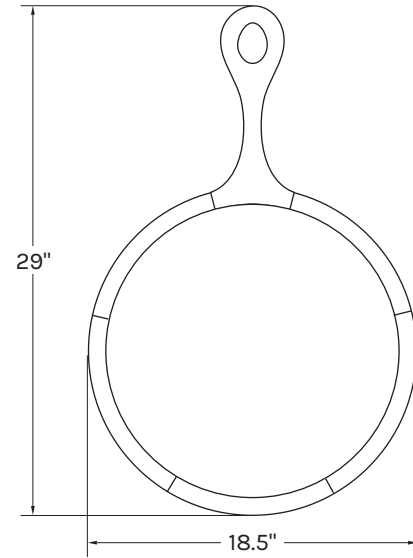

SOPHIA MIRROR

DESCRIPTION

The Large size is ideal for a powder room above a single sink or hanging above a console in an entryway. The Medium size looks lovely above a dresser or in a hallway. A decorative hammered iron peg and metal drywall anchor are included.

SPECIFICATIONS

Wood Frame

- 
Black Walnut
- 
Clear Maple

Materials Wood, iron hand hammered screw, plain glass mirror

Product Weight (lbs) 5.08 (Medium), 11.45 (Large)

CARE

We recommend using a microfiber dust cloth to care for wood pieces. Kindly avoid additional cleaners and products.

NOTES

1. Made to order. Please allow 1 - 2 weeks for delivery.
2. Finish samples are available upon request.

DIMENSIONS

MEDIUM

MEDIUM: 18.5" W x 1" D x 29" H

DIMENSIONS

LARGE

LARGE: 26.75" W x 1" D x 42.75" H