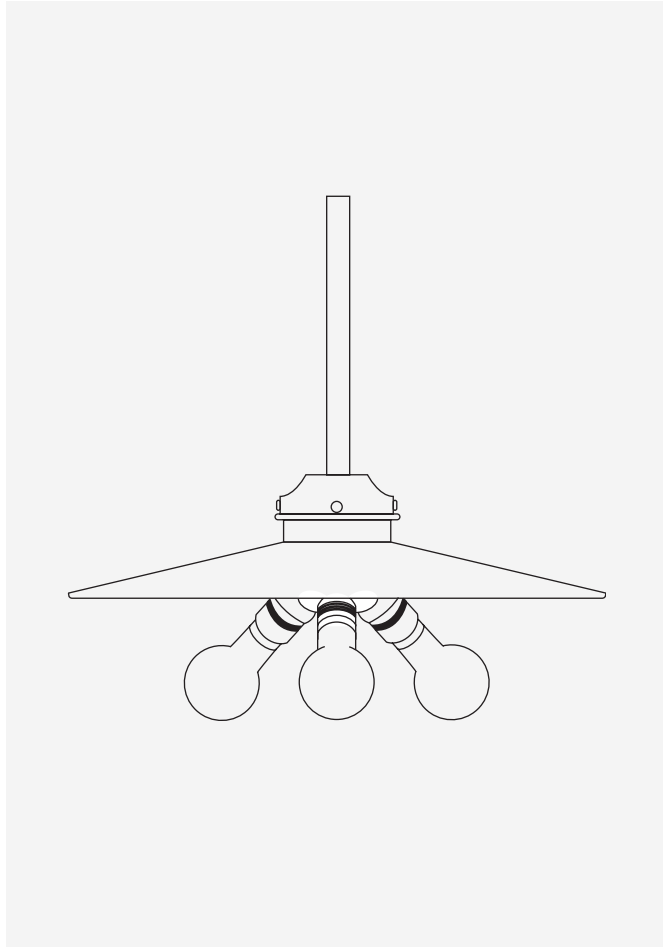

RTO CLASSIC MIRROR OPERATING PENDANT

DESCRIPTION

Old world authenticity meets classic American beauty with the RTO Mirrored Pendant Collection. A true homage to turn of the century lighting design, each fixture is meticulously fabricated with hand-cut mirrored glass and carefully finished with a hand-patinated oil rubbed brass creating subtle romantic variances in each piece.

SPECIFICATIONS

Metal Shade

 Galvanized Steel - Oil Rubbed

Mirror

 Plain Mirror

Canopy

 Antique Brass

Materials Cut glass, hand-patinated oil rubbed brass, hardwired fixture with antiqued brass canopy.

DIMENSIONS

17"

Shade: (17") 8" H, 3 sockets
 (23") 8" H, 4 sockets
 (29") 8" H, 5 sockets

Canopy: 5" DIA x 1" H

23"

29"