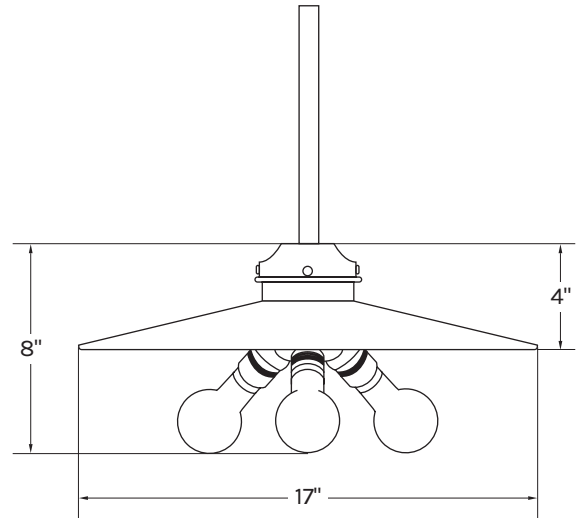

SPECIFICATIONS

Metal Shade

 Galvanized Steel - Oil Rubbed

Mirror

 Plain Mirror

Canopy

 Antique Brass

Materials Cut glass, hand-patinated oil rubbed brass, hardwired fixture with antiqued brass canopy.

DIMENSIONS

17"

Shade: (17") 8" H, 3 sockets
 (23") 8" H, 4 sockets
 (29") 8" H, 5 sockets

Canopy: 5" DIA x 1" H

23"

29"