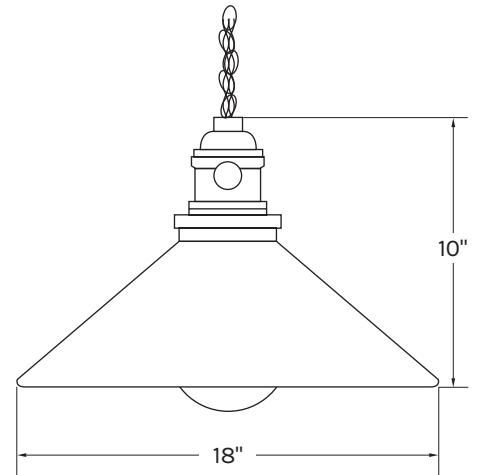

SPECIFICATIONS

Metal Shade

 Galvanized Steel - Oil Rubbed

Mirror

 Plain Mirror

Canopy

 Antique Brass

Cord

DIMENSIONS

ISOMETRIC

Shade: 3.25" H x 10" DIA
Cord: 10' L
Canopy: 5" DIA

DIMENSIONS		8"
Shade:	(8") 5.5" H / 8" DIA (10") 6.75" H / 10" DIA (12") 7" H / 12" DIA (18") 10" H / 18" DIA	
Cord:	(8") 10' L (10") 10' L (12") 10' L (18") 3' L	
Canopy:	5" DIA	

10"

12"

18"

DIMENSIONS

10"

Shade: (10") 5" H / 10" DIA
(12") 5.5" H / 12" DIA

Cord: (10") 10' L
(12") 10' L

Canopy: 5" DIA