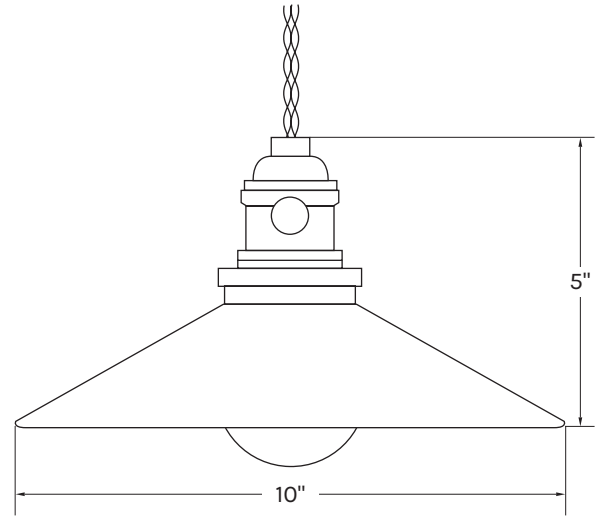

SPECIFICATIONS

Metal Shade

 Galvanized Steel - Oil Rubbed

Mirror

 Plain Mirror

Canopy

 Antique Brass

Cord

DIMENSIONS

ISOMETRIC

Shade: 3.25" H x 10" DIA
Cord: 10' L
Canopy: 5" DIA

DIMENSIONS		8"
Shade:	(8") 5.5" H / 8" DIA (10") 6.75" H / 10" DIA (12") 7" H / 12" DIA (18") 10" H / 18" DIA	
Cord:	(8") 10' L (10") 10' L (12") 10' L (18") 3' L	
Canopy:	5" DIA	

10"

12"

18"

DIMENSIONS

10"

Shade: (10") 5" H / 10" DIA
(12") 5.5" H / 12" DIA

Cord: (10") 10' L
(12") 10' L

Canopy: 5" DIA