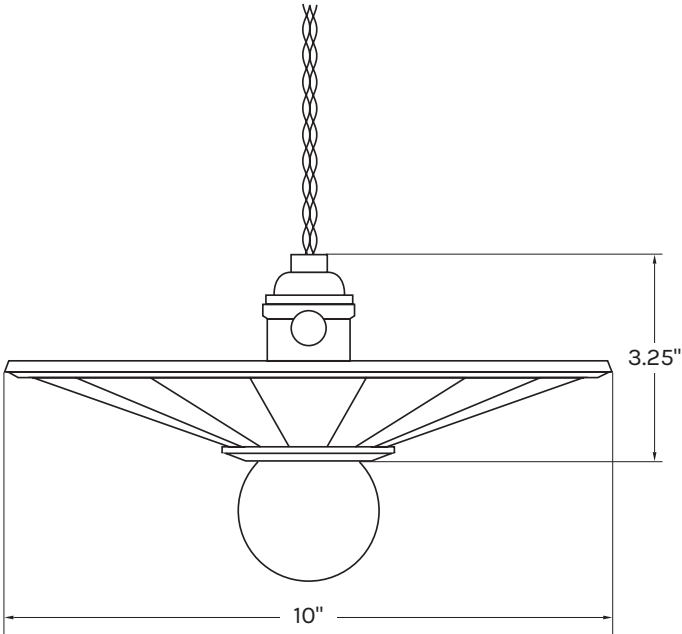

SPECIFICATIONS

Metal Shade

 Galvanized Steel - Oil Rubbed

Mirror

 Plain Mirror

Canopy

 Antique Brass

Cord

 Cream Rayon Cord

Materials Steel, antique brass, plain mirror.

Mount Flat Ceiling standard mount.

Lamping 1 x E26. 250V/250W

Bulb To ensure lifelong performance we recommend the use of LED bulbs under 40 Watts.

DIMENSIONS

ISOMETRIC

Shade: 3.25" H x 10" DIA
Cord: 10' L
Canopy: 5" DIA

DIMENSIONS		8"
Shade:	(8") 5.5" H / 8" DIA (10") 6.75" H / 10" DIA (12") 7" H / 12" DIA (18") 10" H / 18" DIA	
Cord:	(8") 10' L (10") 10' L (12") 10' L (18") 3' L	
Canopy:	5" DIA	

10"

12"

18"

DIMENSIONS

10"

Shade: (10") 5" H / 10" DIA
(12") 5.5" H / 12" DIA

Cord: (10") 10' L
(12") 10' L

Canopy: 5" DIA