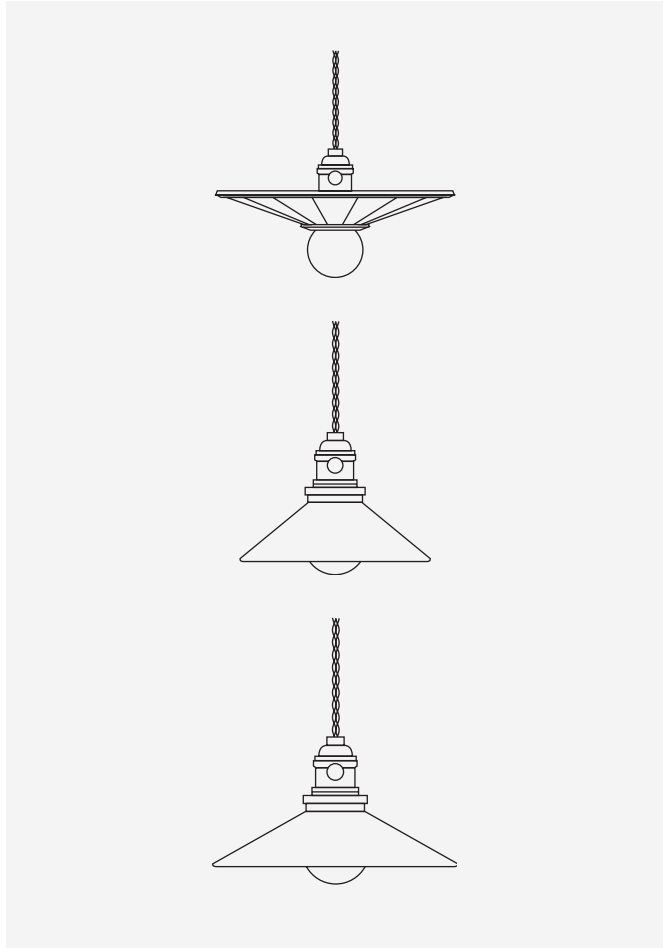

RTO CLASSIC MIRROR PENDANT COLLECTION

DESCRIPTION

Old world authenticity meets classic American beauty with the RTO Mirrored Pendant Collection. A true homage to turn of the century lighting design, each fixture is meticulously fabricated with hand-cut mirrored glass and carefully finished with a hand-patinated oil rubbed steel creating subtle romantic variances in each piece.

SPECIFICATIONS

Metal Shade

 Galvanized Steel - Oil Rubbed

Mirror

 Plain Mirror

Canopy

 Antique Brass

Cord

 Cream Rayon Cord

Materials Steel, antique brass, plain mirror.

Mount Flat Ceiling standard mount.

Lamping 1 x E26. 250V/250W

Bulb To ensure lifelong performance we recommend the use of LED bulbs under 40 Watts.

DIMENSIONS

ISOMETRIC

Shade: 3.25" H x 10" DIA
Cord: 10' L
Canopy: 5" DIA

DIMENSIONS		8"
Shade:	(8") 5.5" H / 8" DIA (10") 6.75" H / 10" DIA (12") 7" H / 12" DIA (18") 10" H / 18" DIA	
Cord:	(8") 10' L (10") 10' L (12") 10' L (18") 3' L	
Canopy:	5" DIA	