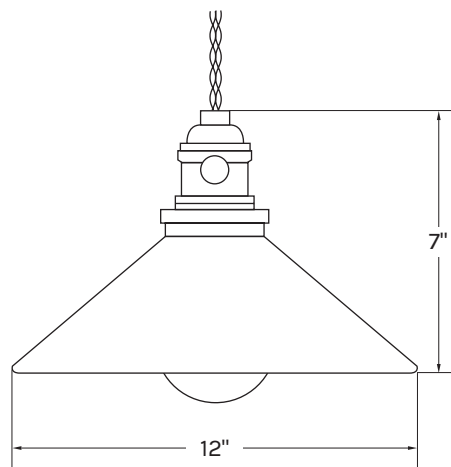

SPECIFICATIONS

Metal Shade

 Galvanized Steel - Oil Rubbed

Mirror

 Plain Mirror

Canopy

 Antique Brass

Cord

DIMENSIONS

ISOMETRIC

Shade: 3.25" H x 10" DIA
Cord: 10' L
Canopy: 5" DIA

DIMENSIONS		8"
Shade:	(8") 5.5" H / 8" DIA (10") 6.75" H / 10" DIA (12") 7" H / 12" DIA (18") 10" H / 18" DIA	
Cord:	(8") 10' L (10") 10' L (12") 10' L (18") 3' L	
Canopy:	5" DIA	

10"

12"

18"

DIMENSIONS

10"

Shade: (10") 5" H / 10" DIA
(12") 5.5" H / 12" DIA

Cord: (10") 10' L
(12") 10' L

Canopy: 5" DIA