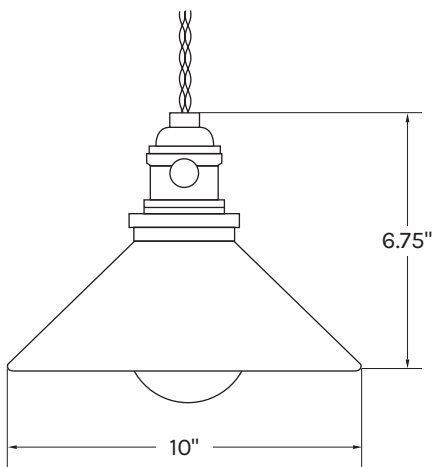

SPECIFICATIONS

Metal Shade

 Galvanized Steel - Oil Rubbed

Mirror

 Plain Mirror

Canopy

 Antique Brass

Cord

 Cream Rayon Cord

Materials Steel, antique brass, plain mirror.

Mount Flat Ceiling standard mount.

Lamping 1 x E26. 250V/250W

Bulb To ensure lifelong performance we recommend the use of LED bulbs under 40 Watts.

DIMENSIONS

ISOMETRIC

Shade: 3.25" H x 10" DIA
Cord: 10' L
Canopy: 5" DIA

DIMENSIONS		8"
Shade:	(8") 5.5" H / 8" DIA (10") 6.75" H / 10" DIA (12") 7" H / 12" DIA (18") 10" H / 18" DIA	
Cord:	(8") 10' L (10") 10' L (12") 10' L (18") 3' L	
Canopy:	5" DIA	

10"

12"

18"

DIMENSIONS

10"

Shade: (10") 5" H / 10" DIA
(12") 5.5" H / 12" DIA

Cord: (10") 10' L
(12") 10' L

Canopy: 5" DIA