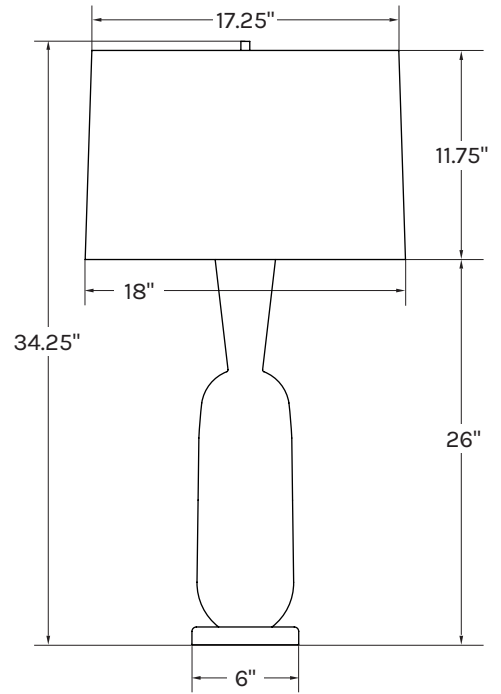

DIMENSIONS

| | |
|------------------------------|----------------|
| Height (Overall with shade): | 34.25" H |
| Lamp Body: | 26" H x 6" DIA |
| Shade Height | 11.75" H |
| Shade Top: | 17.25" DIA |
| Shade Bottom: | 18" DIA |

ISOMETRIC

WITH PLUG