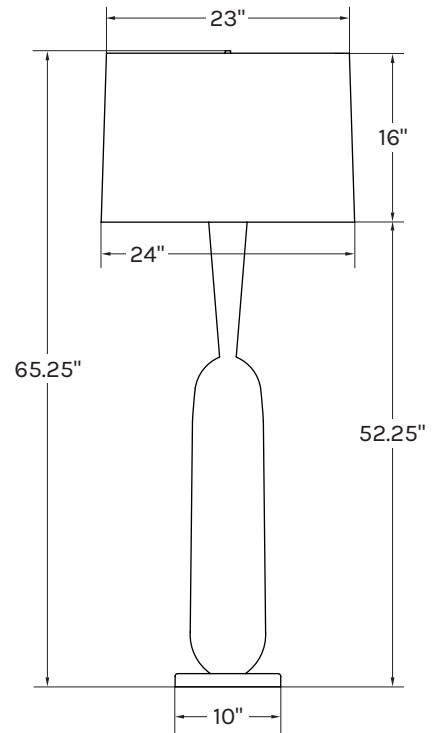

DIMENSIONS

Height (Overall with shade)	65.25" H
Lamp Body:	52.25" H x 10" DIA
Shade Height	16" H
Shade Top:	23" DIA
Shade Bottom:	24" DIA

ISOMETRIC

WITHOUT SHADE

WITH SHADE