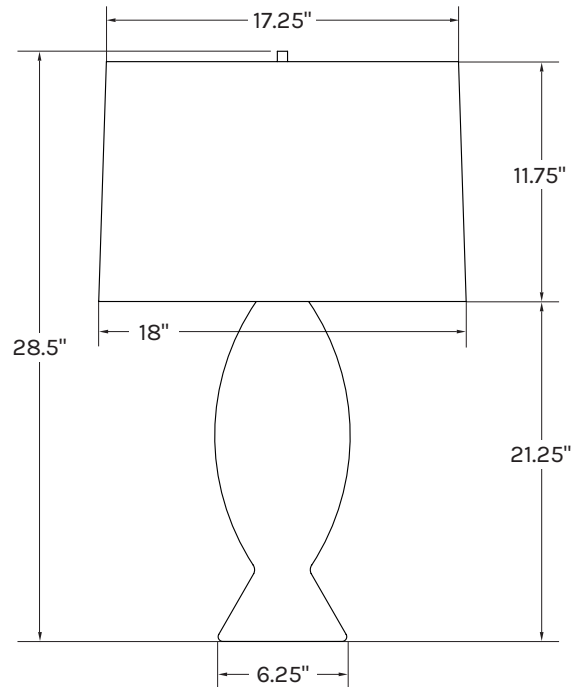

NOTES

1. Dimming compatible.
2. Dry location rated.
3. Made to order. Please allow 6 - 8 weeks for delivery.
4. Finish samples are available upon request.

DIMENSIONS

Height (Overall with shade):	28.5" H
Lamp Body:	21.25" H x 6.25" DIA
Shade Height	11.75" H
Shade Top:	17.25" DIA
Shade Bottom:	18" DIA

ISOMETRIC

WITHOUT SHADE

WITH SHADE