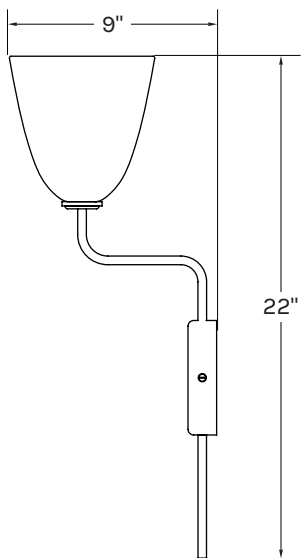

DIMENSIONS

Shade DIA:	6.25" DIA
Shade Height:	6.25" H
Backplate:	5" DIA
Overall Depth:	9" D
Overall Height:	22" H (Top - Bottom)

UNDERSIDE VIEW

SIDE VIEW

ISOMETRIC VIEW