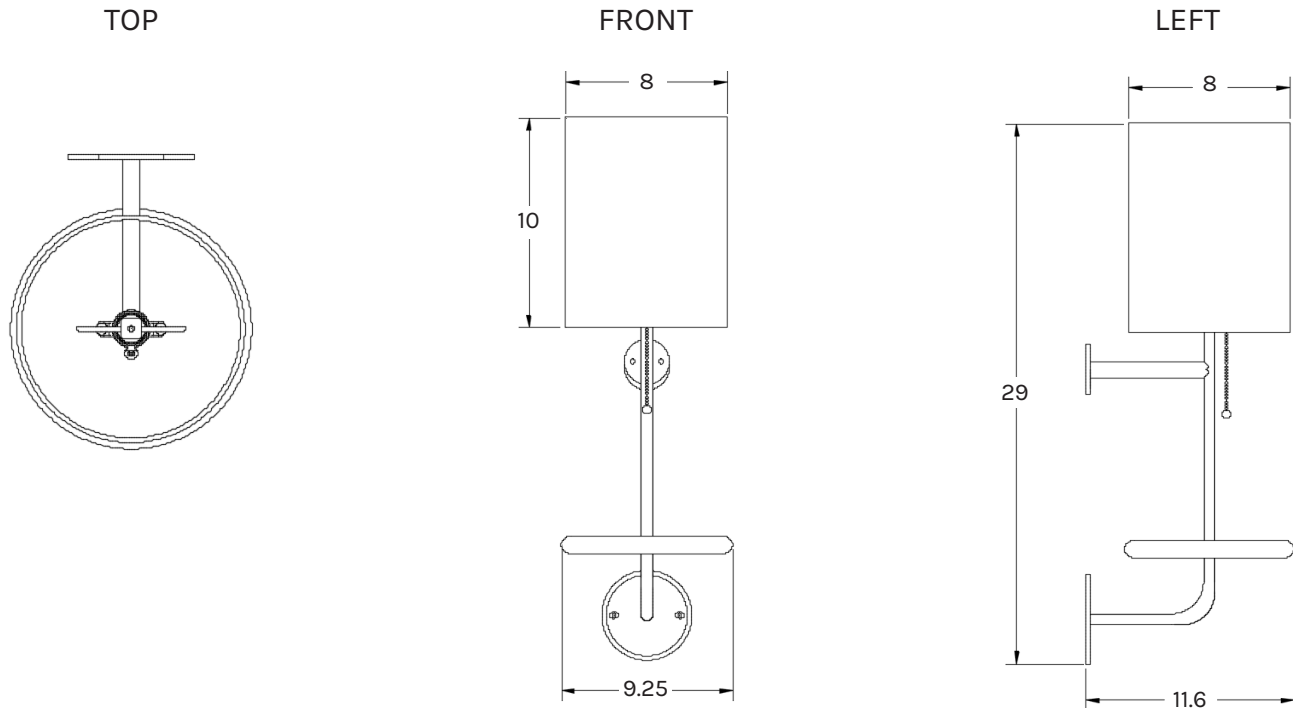

LOSTINE
Gustav Sconce

DESCRIPTION

The Gustav Sconce is a sophisticated addition to the Lostine lighting collection. Brushed brass elements are handsomely accented by the dark walnut shelf. The shelf is just wide enough for a phone, a glass or eyewear making it nicely functional but small tabletop option for a bedside. The tall custom fabric shade and a beaded pull chain finish the piece. Made in the USA by Robert Ogden for Lostine.

Lostine • Phone (215)-825-7270 • Email sales@lostine.com
3747 Ridge Ave., Philadelphia, PA 19132

LOSTINE
Gustav Sconce

DIMENSIONS:

- Total Height - 29" including shade and finial
- Shelf - 9.25" Dia.
- Shade - 8 x 8 x 10

MATERIALS:

Linen shade, brass, lacquered walnut shelf.

BULB:

Light bulb not included. We recommend a 40-watt equivalent, standard A19 LED bulb. Not UL approved. Please inquire for UL requirements.

NOTES:

This is a hardwired fixture.