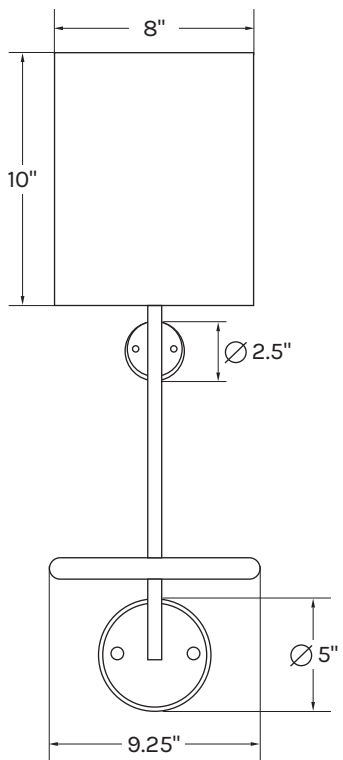

We recommend using a microfiber dust cloth to care for wood fixtures. Kindly avoid additional cleaners and products.

DIMENSIONS

Height: 29" H (Total height including shade + finial)
 Shelf: 9.25" DIA
 Upper Backplate: 2.5" DIA
 Lower Backplate: 5" DIA
 Shade: 8" x 8" x 10"

TOP

ISOMETRIC

SIDE