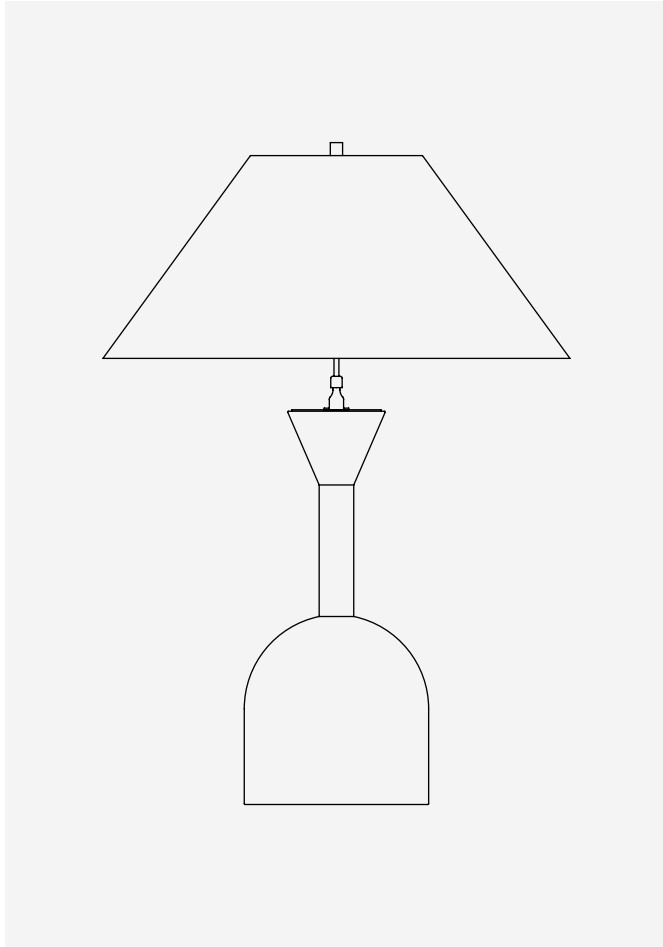

# CORA TABLE LAMP

**DESCRIPTION**

The Cora Table Lamp boasts a "bottle" shape with a gracefully slender neck and bulbous base. Its design adds a touch of refinement to any setting, effortlessly blending modernity with a touch of nature.

**SPECIFICATIONS**

**Linen Shade**

- Black Homespun Linen
- Ivory Belgian Linen

**Wood Base**

- Aspen
- Black Walnut

**Cord**

- Beige Rayon
- Hazelnut Rayon

**Materials** Aspen, black Walnut, black homespun linen shade, ivory belgian linen shade, beige or hazelnut rayon cord, vintage bakelite-inspired rounded plug.

DIMENSIONS

Height (Overall with shade):	25.75" H
Lamp Body:	19.25" H x 7.5" DIA
Shade Height	8.25" H
Shade Top:	7" DIA
Shade Bottom:	19" DIA

ISOMETRIC

WITHOUT SHADE

WITH SHADE