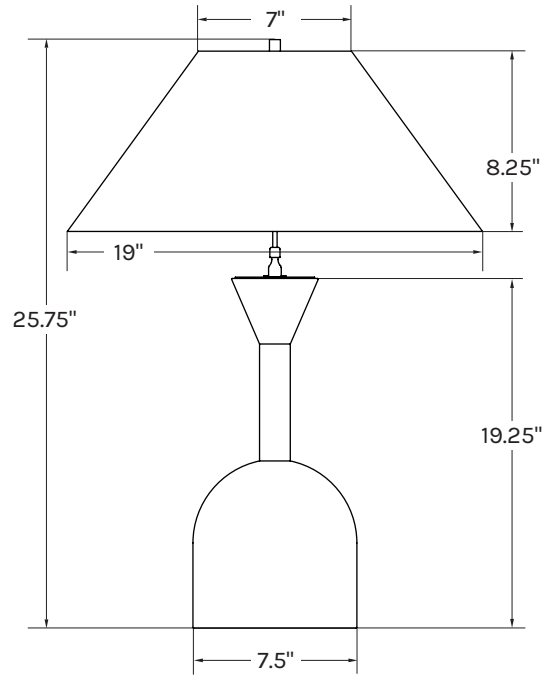

DIMENSIONS

Height (Overall with shade):	25.75" H
Lamp Body:	19.25" H x 7.5" DIA
Shade Height	8.25" H
Shade Top:	7" DIA
Shade Bottom:	19" DIA

ISOMETRIC

WITHOUT SHADE

WITH SHADE