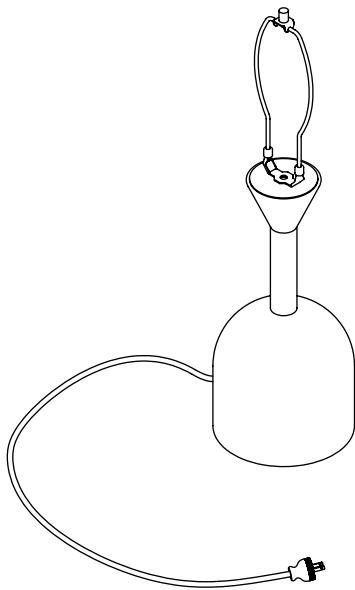

# CORA TABLE LAMP

**DESCRIPTION**

The Cora Table Lamp boasts a "bottle" shape with a gracefully slender neck and bulbous base. Its design adds a touch of refinement to any setting, effortlessly blending modernity with a touch of nature.

**SPECIFICATIONS**

**Linen Shade**

- Black Homespun Linen
- Ivory Belgian Linen

**Wood Base**

- Aspen
- Black Walnut

**Cord**

- Beige Rayon
- Hazelnut Rayon

**Materials** Aspen, black Walnut, black homespun linen shade, ivory belgian linen shade, beige or hazelnut rayon cord, vintage bakelite-inspired rounded plug.

**Lamping** 1 x E26 base, 120 VAC

**Bulb** To ensure lifelong performance we recommend the use of LED bulbs under 40 watts.

**Certification** Can be UL certified. Please inquire.

**Product Weight (lbs)** 7.6 lbs (aspen), 8.9 lbs (walnut)

DIMENSIONS

Height (Overall with shade):	25.75" H
Lamp Body:	19.25" H x 7.5" DIA
Shade Height	8.25" H
Shade Top:	7" DIA
Shade Bottom:	19" DIA

ISOMETRIC

WITHOUT SHADE

WITH SHADE